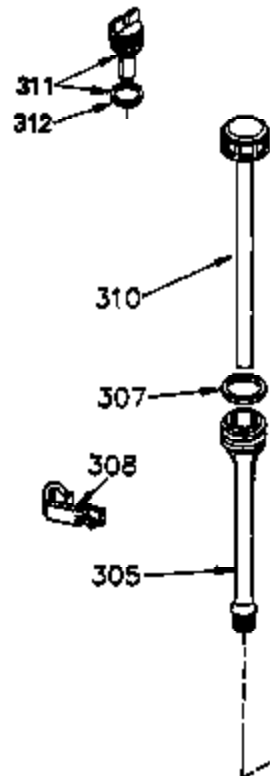

CONTINUED FROM PAGE 2

Ref #	Part Number	Qty	Description
30	35802A	1	Crankshaft
31	35327	1	Counterbalance Gear
40	34552	1	Piston, Pin & Ring Set (Std.)
40	34553	1	Piston, Pin & Ring Set (.010" OS)
40	34554	1	Piston, Pin & Ring Set (.020" OS)
41	34329A	1	Piston & Pin Ass'y. (Std.) (Incl. 43)
41	34330A	1	Piston & Pin Ass'y. (.010" OS) (Incl. 43)
41	34331A	1	Piston & Pin Ass'y. (.020" OS) (Incl. 43)
42	34332	1	Ring Set (Std.)
42	34333	1	Ring Set (.010" OS)
42	34334	1	Ring Set (.020" OS)
43	27888	2	Piston Pin Retaining Ring
45	35373A	1	Connecting Rod Ass'y. (Incl. 46 & 47)
46	650908	1	Connecting Rod Bolt
47	650882	1	Connecting Rod Bolt
48	34034	2	Valve Lifter
50	35381	1	Camshaft (MCR)
51	35747A	1	Counterbalance Weight
52	31356	1	Oil Pump Ass'y.
64	650990	1	Screw, Torx T-30, 1/4-20 x 15/32"
69	35317	1	* Mounting Flange Gasket
70	35711A	1	Mounting Flange (Incl. 72,75,80 & 81)
72	31927	1	Oil Drain Plug
75	35319	1	Oil Seal
80	35783	1	Governor Shaft
81	30590A	2	Washer
82	35378	1	Governor Gear Ass'y. (Incl. 81)
83	30588A	1	Governor Spool
84	29193	2	Retaining Ring
86	650833	7	Screw, 1/4-20 x 1-3/16"
88	31707A	1	Spacer (Incl. 81)
89	32589	1	Flywheel Key
123	33261	1	Intake Pipe Brace
124	650738	3	Screw, 1/4-20 x 5/8"
178	29752	2	Nut & Lock Washer, 1/4-28
182	30088A	2	Screw, 1/4-28 x 1"
184	33263	1	* Carburetor To Intake Pipe Gasket
185	34926	1	Intake Pipe
223	650378	2	Screw, Torx T-30, 5/16-18 x 1-1/8"
224	27915A	1	* Intake Pipe Gasket
238	650834	2	Screw, 10-32 x 1-17/32"
239	33629	1	* Air Cleaner Gasket
240	35538B	1	Air Cleaner Body (Incl. 239)
245	35403	1	Air Cleaner Filter (Incl. 251A)
245A	35404	1	Air Cleaner Filter
250	35961	1	Air Cleaner Cover
251	650886	2	Wing Nut, 1/4-20
251A	650825	2	Nut & Lock Washer, 1/4-20
292	26460	2	Fuel Line Clamp
305	35574	1	Oil Fill Tube
307	35499	1	"O" Ring
308	35437	1	Fill Tube Clip
310	35576	1	Dipstick
380	632677	1	Carburetor (Incl. 184)
400	36450	1	* Gasket Set (Incl. items marked PK in notes) Incl. part #'s 27272A (1), 27896A (2), 27915A (1), 29673 (1), 33263 (1), 33629 (1), 34698A (1), 35262 (1), 36448 (1)