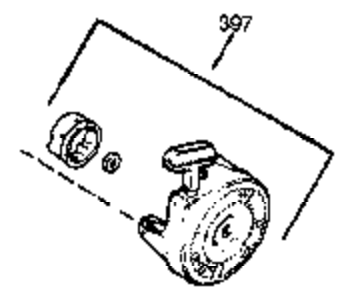

Ref #	Part Number	Qty	Description
420	730225	1	SAE 30 4-Cycle Engine Oil (Quart)

**MUFFLER (QUIET)
(OPTIONAL)**

**OPTIONAL SPARK
ARRESTOR**

**DEBRIS SCREEN KIT
(OPTIONAL)**

Ref #	Part Number	Qty	Description
16	36494	1	Governor Lever
19A	36495	1	Extension Spring
64	650990	1	Screw, Torx T-30, 1/4-20 x 15/32"
92	650880	1	Lock Washer
93	650881	1	Flywheel Nut
186	33860	1	Governor Link
203	36482	1	Compression Spring
204	650777	1	Screw, 6-32 x 21/32"
209	650902	2	Screw, 10-32 x 7/16"
210	27793	1	Conduit Clip
211	28942	1	Screw, 10-32 x 3/8"
251A	650825	2	Nut & Lock Washer, 1/4-20
260	36292	1	Blower Housing
261	650788	2	Screw, 5/16-18 x 3/4"
262	29747B	2	Screw, Torx T-40, 5/16-24 x 21/32"
263	35963	1	Trim Ring
277	650729	2	Screw, 5/16-18 x 3-3/16"
314	650873	2	Screw, 1/4-20 x 3/4"
321	611161	1	Diode
322	610921	1	Connector Body
323	610922	1	Terminal
326	36210	1	Screen Plug
347	650949	3	Screw, 10-32 x 9/16"