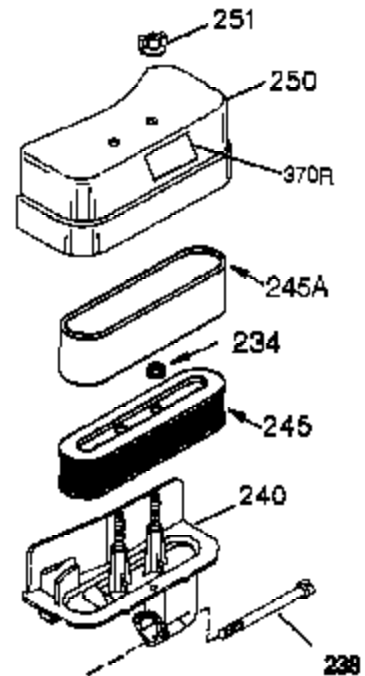

CONTINUED FROM PAGE 2

Ref #	Part Number	Qty	Description
30	35802A	1	Crankshaft
31	35327	1	Counterbalance Gear
40	34552	1	Piston, Pin & Ring Set (Std.)
40	34553	1	Piston, Pin & Ring Set (.010" OS)
40	34554	1	Piston, Pin & Ring Set (.020" OS)
41	34329A	1	Piston & Pin Ass'y. (Std.) (Incl. 43)
41	34330A	1	Piston & Pin Ass'y. (.010" OS) (Incl. 43)
41	34331A	1	Piston & Pin Ass'y. (.020" OS) (Incl. 43)
42	34332	1	Ring Set (Std.)
42	34333	1	Ring Set (.010" OS)
42	34334	1	Ring Set (.020" OS)
43	27888	2	Piston Pin Retaining Ring
45	35373A	1	Connecting Rod Ass'y. (Incl. 46 & 47)
46	650908	1	Connecting Rod Bolt
47	650882	1	Connecting Rod Bolt
48	34034	2	Valve Lifter
50	35381	1	Camshaft (MCR)
51	35747A	1	Counterbalance Weight
52	31356	1	Oil Pump Ass'y.
64	650990	1	Screw, Torx T-30, 1/4-20 x 15/32"
69	35317	1	* Mounting Flange Gasket
70	35711A	1	Mounting Flange (Incl. 72,75,80 & 81)
72	31927	1	Oil Drain Plug
75	35319	1	Oil Seal
80	35783	1	Governor Shaft
81	30590A	2	Washer
82	35378	1	Governor Gear Ass'y. (Incl. 81)
83	30588A	1	Governor Spool
84	29193	2	Retaining Ring
86	650833	7	Screw, 1/4-20 x 1-3/16"
88	31707A	1	Spacer (Incl. 81)
89	32589	1	Flywheel Key
123	33261	1	Intake Pipe Brace
124	650738	3	Screw, 1/4-20 x 5/8"
178	29752	2	Nut & Lock Washer, 1/4-28
182	30088A	2	Screw, 1/4-28 x 1"
184	33263	1	* Carburetor To Intake Pipe Gasket
185	34926	1	Intake Pipe
223	650378	2	Screw, Torx T-30, 5/16-18 x 1-1/8"
224	27915A	1	* Intake Pipe Gasket
238	650834	2	Screw, 10-32 x 1-17/32"
239	33629	1	* Air Cleaner Gasket
240	35538B	1	Air Cleaner Body (Incl. 239)
245	35403	1	Air Cleaner Filter (Incl. 251A)
245A	35404	1	Air Cleaner Filter
250	35961	1	Air Cleaner Cover
251	650886	2	Wing Nut, 1/4-20
251A	650825	2	Nut & Lock Washer, 1/4-20
292	26460	2	Fuel Line Clamp
305	35574	1	Oil Fill Tube
307	35499	1	"O" Ring
308	35437	1	Fill Tube Clip
310	35576	1	Dipstick
380	632677	1	Carburetor (Incl. 184)
400	36450	1	* Gasket Set (Incl. items marked PK in notes) Incl. part #'s 27272A (1), 27896A (2), 27915A (1), 29673 (1), 33263 (1), 33629 (1), 34698A (1), 35262 (1), 36448 (1)