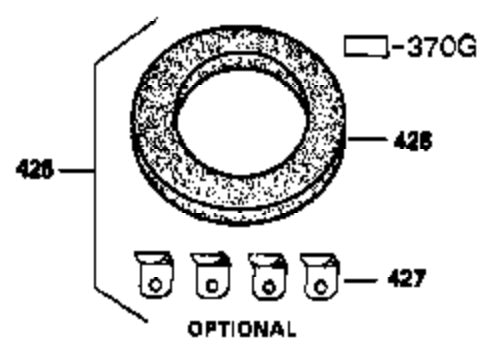

Ref #	Part Number	Qty	Description
420	730225	1	SAE 30 4-Cycle Engine Oil (Quart)

**MUFFLER (QUIET)
(OPTIONAL)**

**OPTIONAL SPARK
ARRESTOR**

**DEBRIS SCREEN KIT
(OPTIONAL)**

Ref #	Part Number	Qty	Description
16	36494	1	Governor Lever
19A	36495	1	Extension Spring
64	650990	1	Screw, Torx T-30, 1/4-20 x 15/32"
92	650880	1	Lock Washer
93	650881	1	Flywheel Nut
186	33860	1	Governor Link
203	36482	1	Compression Spring
204	650777	1	Screw, 6-32 x 21/32"
209	650902	2	Screw, 10-32 x 7/16"
210	27793	1	Conduit Clip
211	28942	1	Screw, 10-32 x 3/8"
251A	650825	2	Nut & Lock Washer, 1/4-20
260	36292	1	Blower Housing
261	650788	2	Screw, 5/16-18 x 3/4"
262	29747B	2	Screw, Torx T-40, 5/16-24 x 21/32"
263	35963	1	Trim Ring
277	650729	2	Screw, 5/16-18 x 3-3/16"
314	650873	2	Screw, 1/4-20 x 3/4"
321	611161	1	Diode
322	610921	1	Connector Body
323	610922	1	Terminal
326	36210	1	Screen Plug
347	650949	3	Screw, 10-32 x 9/16"