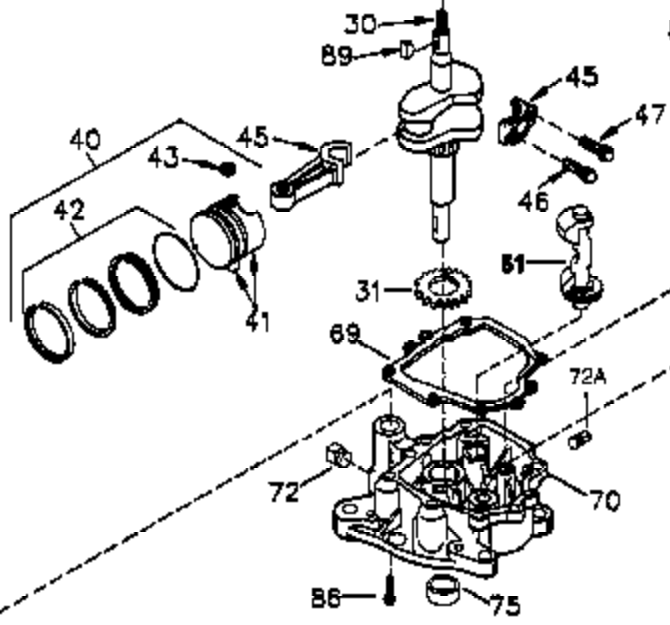

CONTINUED FROM PAGE 2

Ref #	Part Number	Qty	Description
30	35802A	1	Crankshaft
31	35327	1	Counterbalance Gear
40	34552	1	Piston, Pin & Ring Set (Std.)
40	34553	1	Piston, Pin & Ring Set (.010" OS)
40	34554	1	Piston, Pin & Ring Set (.020" OS)
41	34329A	1	Piston & Pin Ass'y. (Std.) (Incl. 43)
41	34330A	1	Piston & Pin Ass'y. (.010" OS) (Incl. 43)
41	34331A	1	Piston & Pin Ass'y. (.020" OS) (Incl. 43)
42	34332	1	Ring Set (Std.)
42	34333	1	Ring Set (.010" OS)
42	34334	1	Ring Set (.020" OS)
43	27888	2	Piston Pin Retaining Ring
45	35373A	1	Connecting Rod Ass'y. (Incl. 46 & 47)
46	650908	1	Connecting Rod Bolt
47	650882	1	Connecting Rod Bolt
48	34034	2	Valve Lifter
50	35381	1	Camshaft (MCR)
51	35747A	1	Counterbalance Weight
52	31356	1	Oil Pump Ass'y.
64	650990	1	Screw, Torx T-30, 1/4-20 x 15/32"
69	35317	1	* Mounting Flange Gasket
70	35711A	1	Mounting Flange (Incl. 72,75,80 & 81)
72	31927	1	Oil Drain Plug
75	35319	1	Oil Seal
80	35783	1	Governor Shaft
81	30590A	2	Washer
82	35378	1	Governor Gear Ass'y. (Incl. 81)
83	30588A	1	Governor Spool
84	29193	2	Retaining Ring
86	650833	7	Screw, 1/4-20 x 1-3/16"
88	31707A	1	Spacer (Incl. 81)
89	32589	1	Flywheel Key
123	33261	1	Intake Pipe Brace
124	650738	3	Screw, 1/4-20 x 5/8"
178	29752	2	Nut & Lock Washer, 1/4-28
182	30088A	2	Screw, 1/4-28 x 1"
184	33263	1	* Carburetor To Intake Pipe Gasket
185	34926	1	Intake Pipe
223	650378	2	Screw, Torx T-30, 5/16-18 x 1-1/8"
224	27915A	1	* Intake Pipe Gasket
238	650834	2	Screw, 10-32 x 1-17/32"
239	33629	1	* Air Cleaner Gasket
240	35538B	1	Air Cleaner Body (Incl. 239)
245	35403	1	Air Cleaner Filter (Incl. 251A)
245A	35404	1	Air Cleaner Filter
250	35961	1	Air Cleaner Cover
251	650886	2	Wing Nut, 1/4-20
251A	650825	2	Nut & Lock Washer, 1/4-20
292	26460	2	Fuel Line Clamp
305	35574	1	Oil Fill Tube
307	35499	1	"O" Ring
308	35437	1	Fill Tube Clip
310	35576	1	Dipstick
380	632677	1	Carburetor (Incl. 184)
400	36450	1	* Gasket Set (Incl. items marked PK in notes) Incl. part #'s 27272A (1), 27896A (2), 27915A (1), 29673 (1), 33263 (1), 33629 (1), 34698A (1), 35262 (1), 36448 (1)