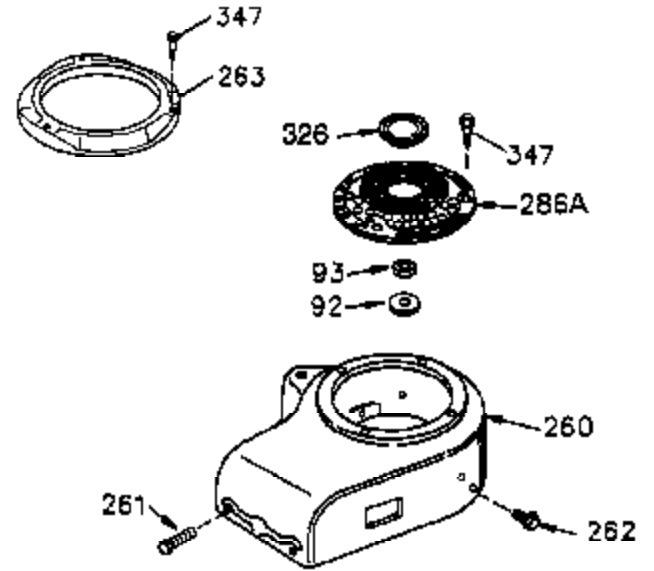

Ref #	Part Number	Qty	Description
420	730225	1	SAE 30 4-Cycle Engine Oil (Quart)

**MUFFLER (QUIET)
(OPTIONAL)**

**OPTIONAL SPARK
ARRESTOR**

**DEBRIS SCREEN KIT
(OPTIONAL)**

Ref #	Part Number	Qty	Description
16	36494	1	Governor Lever
19A	36495	1	Extension Spring
64	650990	1	Screw, Torx T-30, 1/4-20 x 15/32"
92	650880	1	Lock Washer
93	650881	1	Flywheel Nut
186	33860	1	Governor Link
203	36482	1	Compression Spring
204	650777	1	Screw, 6-32 x 21/32"
209	650902	2	Screw, 10-32 x 7/16"
210	27793	1	Conduit Clip
211	28942	1	Screw, 10-32 x 3/8"
251A	650825	2	Nut & Lock Washer, 1/4-20
260	36292	1	Blower Housing
261	650788	2	Screw, 5/16-18 x 3/4"
262	29747B	2	Screw, Torx T-40, 5/16-24 x 21/32"
263	35963	1	Trim Ring
277	650729	2	Screw, 5/16-18 x 3-3/16"
314	650873	2	Screw, 1/4-20 x 3/4"
321	611161	1	Diode
322	610921	1	Connector Body
323	610922	1	Terminal
326	36210	1	Screen Plug
347	650949	3	Screw, 10-32 x 9/16"