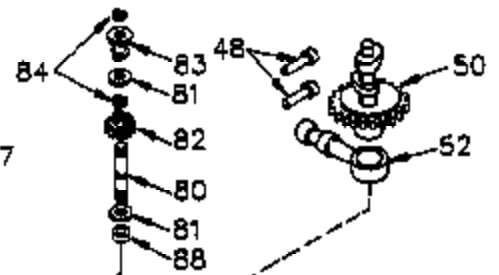

CONTINUED FROM PAGE 2

Ref #	Part Number	Qty	Description
30	35802A	1	Crankshaft
31	35327	1	Counterbalance Gear
40	34552	1	Piston, Pin & Ring Set (Std.)
40	34553	1	Piston, Pin & Ring Set (.010" OS)
40	34554	1	Piston, Pin & Ring Set (.020" OS)
41	34329A	1	Piston & Pin Ass'y. (Std.) (Incl. 43)
41	34330A	1	Piston & Pin Ass'y. (.010" OS) (Incl. 43)
41	34331A	1	Piston & Pin Ass'y. (.020" OS) (Incl. 43)
42	34332	1	Ring Set (Std.)
42	34333	1	Ring Set (.010" OS)
42	34334	1	Ring Set (.020" OS)
43	27888	2	Piston Pin Retaining Ring
45	35373A	1	Connecting Rod Ass'y. (Incl. 46 & 47)
46	650908	1	Connecting Rod Bolt
47	650882	1	Connecting Rod Bolt
48	34034	2	Valve Lifter
50	35381	1	Camshaft (MCR)
51	35747A	1	Counterbalance Weight
52	31356	1	Oil Pump Ass'y.
64	650990	1	Screw, Torx T-30, 1/4-20 x 15/32"
69	35317	1	* Mounting Flange Gasket
70	35711A	1	Mounting Flange (Incl. 72,75,80 & 81)
72	31927	1	Oil Drain Plug
75	35319	1	Oil Seal
80	35783	1	Governor Shaft
81	30590A	2	Washer
82	35378	1	Governor Gear Ass'y. (Incl. 81)
83	30588A	1	Governor Spool
84	29193	2	Retaining Ring
86	650833	7	Screw, 1/4-20 x 1-3/16"
88	31707A	1	Spacer (Incl. 81)
89	32589	1	Flywheel Key
123	33261	1	Intake Pipe Brace
124	650738	3	Screw, 1/4-20 x 5/8"
178	29752	2	Nut & Lock Washer, 1/4-28
182	30088A	2	Screw, 1/4-28 x 1"
184	33263	1	* Carburetor To Intake Pipe Gasket
185	34926	1	Intake Pipe
223	650378	2	Screw, Torx T-30, 5/16-18 x 1-1/8"
224	27915A	1	* Intake Pipe Gasket
238	650834	2	Screw, 10-32 x 1-17/32"
239	33629	1	* Air Cleaner Gasket
240	35538B	1	Air Cleaner Body (Incl. 239)
245	35403	1	Air Cleaner Filter (Incl. 251A)
245A	35404	1	Air Cleaner Filter
250	35961	1	Air Cleaner Cover
251	650886	2	Wing Nut, 1/4-20
251A	650825	2	Nut & Lock Washer, 1/4-20
292	26460	2	Fuel Line Clamp
305	35574	1	Oil Fill Tube
307	35499	1	"O" Ring
308	35437	1	Fill Tube Clip
310	35576	1	Dipstick
380	632677	1	Carburetor (Incl. 184)
400	36450	1	* Gasket Set (Incl. items marked PK in notes) Incl. part #'s 27272A (1), 27896A (2), 27915A (1), 29673 (1), 33263 (1), 33629 (1), 34698A (1), 35262 (1), 36448 (1)