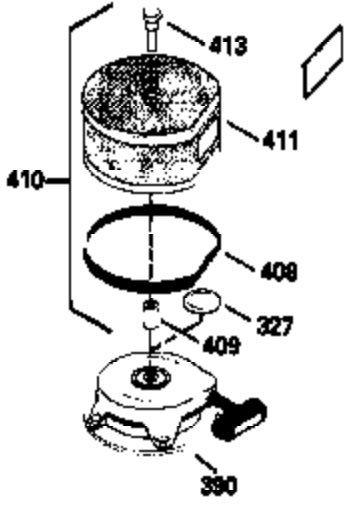

Ref #	Part Number	Qty	Description
251A	650825	2	Nut & Lock Washer, 1/4-20
260	36292	1	Blower Housing
261	650788	2	Screw, 5/16-18 x 3/4"
262	29747B	2	Screw, Torx T-40, 5/16-24 x 21/32"
264	650802	1	Screw, 1/4-20 x 5/8"
265	33272B	1	Cylinder Head Cover
275	34185B	1	Muffler
276	31588	1	Locking Plate
277	650729	2	Screw, 5/16-18 x 3-3/16"
286	35962	1	Cup & Screen
290	30962	1	Fuel Line
292	26460	2	Fuel Line Clamp
308A	33997	1	Fill Tube Clip
314	650873	2	Screw, 1/4-20 x 3/4"
315	611113	1	Alternator Coil (3 Amp)(Incl. 321,322 &323)
321	611161	1	Diode
322	610921	1	Connector Body
323	610922	1	Terminal
324	33177	1	Terminal
325	34246	1	Wire Clip
325A	27275	1	Wire Clip
361	650990	4	Screw, Torx T-30, 1/4-20 x 15/32"
370A	35274	1	Oil Instruction Decal
370	36261	1	Lubrication Decal
394A	650948	1	Washer
395	35763A	1	Electric Starter Motor (12 Volt)

Ref #	Part Number	Qty	Description
420	730225	1	SAE 30 4-Cycle Engine Oil (Quart)

**MUFFLER (QUIET)
(OPTIONAL)**

**OPTIONAL SPARK
ARRESTOR**

**DEBRIS SCREEN KIT
(OPTIONAL)**

Ref #	Part Number	Qty	Description
16	36494	1	Governor Lever
19A	36495	1	Extension Spring
64	650990	1	Screw, Torx T-30, 1/4-20 x 15/32"
92	650880	1	Lock Washer
93	650881	1	Flywheel Nut
186	33860	1	Governor Link
203	36482	1	Compression Spring
204	650777	1	Screw, 6-32 x 21/32"
209	650902	2	Screw, 10-32 x 7/16"
210	27793	1	Conduit Clip
211	28942	1	Screw, 10-32 x 3/8"
251A	650825	2	Nut & Lock Washer, 1/4-20
260	36292	1	Blower Housing
261	650788	2	Screw, 5/16-18 x 3/4"
262	29747B	2	Screw, Torx T-40, 5/16-24 x 21/32"
263	35963	1	Trim Ring
277	650729	2	Screw, 5/16-18 x 3-3/16"
314	650873	2	Screw, 1/4-20 x 3/4"
321	611161	1	Diode
322	610921	1	Connector Body
323	610922	1	Terminal
326	36210	1	Screen Plug
347	650949	3	Screw, 10-32 x 9/16"