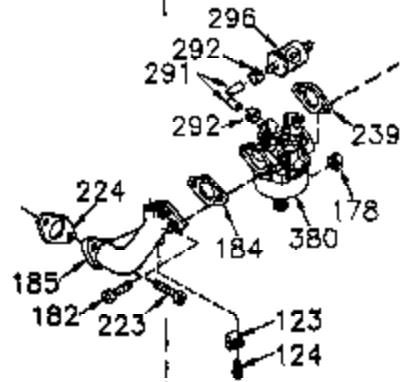

CONTINUED FROM PAGE 2

Ref #	Part Number	Qty	Description
30	35802A	1	Crankshaft
31	35327	1	Counterbalance Gear
40	34552	1	Piston, Pin & Ring Set (Std.)
40	34553	1	Piston, Pin & Ring Set (.010" OS)
40	34554	1	Piston, Pin & Ring Set (.020" OS)
41	34329A	1	Piston & Pin Ass'y. (Std.) (Incl. 43)
41	34330A	1	Piston & Pin Ass'y. (.010" OS) (Incl. 43)
41	34331A	1	Piston & Pin Ass'y. (.020" OS) (Incl. 43)
42	34332	1	Ring Set (Std.)
42	34333	1	Ring Set (.010" OS)
42	34334	1	Ring Set (.020" OS)
43	27888	2	Piston Pin Retaining Ring
45	35373A	1	Connecting Rod Ass'y. (Incl. 46 & 47)
46	650908	1	Connecting Rod Bolt
47	650882	1	Connecting Rod Bolt
48	34034	2	Valve Lifter
50	35381	1	Camshaft (MCR)
51	35747A	1	Counterbalance Weight
52	31356	1	Oil Pump Ass'y.
64	650990	1	Screw, Torx T-30, 1/4-20 x 15/32"
69	35317	1	* Mounting Flange Gasket
70	35711A	1	Mounting Flange (Incl. 72,75,80 & 81)
72	31927	1	Oil Drain Plug
75	35319	1	Oil Seal
80	35783	1	Governor Shaft
81	30590A	2	Washer
82	35378	1	Governor Gear Ass'y. (Incl. 81)
83	30588A	1	Governor Spool
84	29193	2	Retaining Ring
86	650833	7	Screw, 1/4-20 x 1-3/16"
88	31707A	1	Spacer (Incl. 81)
89	32589	1	Flywheel Key
123	33261	1	Intake Pipe Brace
124	650738	3	Screw, 1/4-20 x 5/8"
178	29752	2	Nut & Lock Washer, 1/4-28
182	30088A	2	Screw, 1/4-28 x 1"
184	33263	1	* Carburetor To Intake Pipe Gasket
185	34926	1	Intake Pipe
223	650378	2	Screw, Torx T-30, 5/16-18 x 1-1/8"
224	27915A	1	* Intake Pipe Gasket
238	650834	2	Screw, 10-32 x 1-17/32"
239	33629	1	* Air Cleaner Gasket
240	35538B	1	Air Cleaner Body (Incl. 239)
245	35403	1	Air Cleaner Filter (Incl. 251A)
245A	35404	1	Air Cleaner Filter
250	35961	1	Air Cleaner Cover
251	650886	2	Wing Nut, 1/4-20
251A	650825	2	Nut & Lock Washer, 1/4-20
292	26460	2	Fuel Line Clamp
305	35574	1	Oil Fill Tube
307	35499	1	"O" Ring
308	35437	1	Fill Tube Clip
310	35576	1	Dipstick
380	632677	1	Carburetor (Incl. 184)
400	36450	1	* Gasket Set (Incl. items marked PK in notes) Incl. part #'s 27272A (1), 27896A (2), 27915A (1), 29673 (1), 33263 (1), 33629 (1), 34698A (1), 35262 (1), 36448 (1)