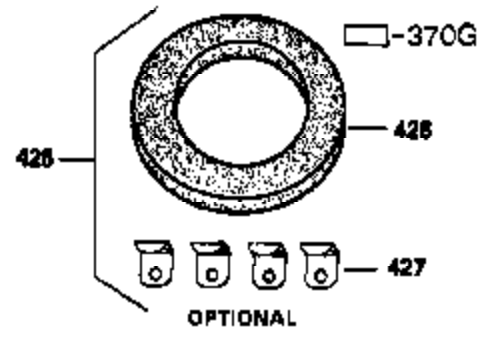

Ref #	Part Number	Qty	Description
420	730225	1	SAE 30 4-Cycle Engine Oil (Quart)

**MUFFLER (QUIET)
(OPTIONAL)**

**OPTIONAL SPARK
ARRESTOR**

**DEBRIS SCREEN KIT
(OPTIONAL)**

Ref #	Part Number	Qty	Description
16	36494	1	Governor Lever
19A	36495	1	Extension Spring
64	650990	1	Screw, Torx T-30, 1/4-20 x 15/32"
92	650880	1	Lock Washer
93	650881	1	Flywheel Nut
186	33860	1	Governor Link
203	36482	1	Compression Spring
204	650777	1	Screw, 6-32 x 21/32"
209	650902	2	Screw, 10-32 x 7/16"
210	27793	1	Conduit Clip
211	28942	1	Screw, 10-32 x 3/8"
260	36292	1	Blower Housing
261	650788	2	Screw, 5/16-18 x 3/4"
262	29747B	2	Screw, Torx T-40, 5/16-24 x 21/32"
263	35963	1	Trim Ring
277	650729	2	Screw, 5/16-18 x 3-3/16"
314	650873	2	Screw, 1/4-20 x 3/4"
321	611161	1	Diode
322	610921	1	Connector Body
323	610922	1	Terminal
326	36210	1	Screen Plug
347	650949	3	Screw, 10-32 x 9/16"