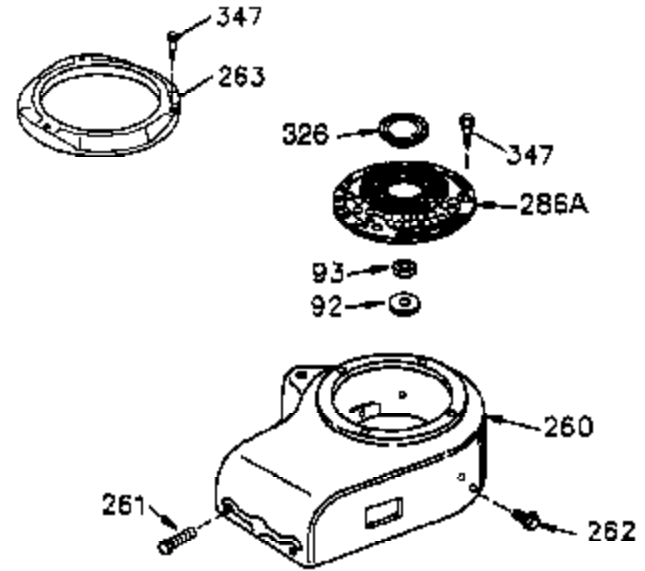

Ref #	Part Number	Qty	Description
420	730225	1	SAE 30 4-Cycle Engine Oil (Quart)

**MUFFLER (QUIET)
(OPTIONAL)**

**OPTIONAL SPARK
ARRESTOR**

**DEBRIS SCREEN KIT
(OPTIONAL)**

Ref #	Part Number	Qty	Description
16	36494	1	Governor Lever
19A	36495	1	Extension Spring
64	650990	1	Screw, Torx T-30, 1/4-20 x 15/32"
92	650880	1	Lock Washer
93	650881	1	Flywheel Nut
186	33860	1	Governor Link
203	36482	1	Compression Spring
204	650777	1	Screw, 6-32 x 21/32"
209	650902	2	Screw, 10-32 x 7/16"
210	27793	1	Conduit Clip
211	28942	1	Screw, 10-32 x 3/8"
260	36292	1	Blower Housing
261	650788	2	Screw, 5/16-18 x 3/4"
262	29747B	2	Screw, Torx T-40, 5/16-24 x 21/32"
263	35963	1	Trim Ring
277	650729	2	Screw, 5/16-18 x 3-3/16"
314	650873	2	Screw, 1/4-20 x 3/4"
321	611161	1	Diode
322	610921	1	Connector Body
323	610922	1	Terminal
326	36210	1	Screen Plug
347	650949	3	Screw, 10-32 x 9/16"