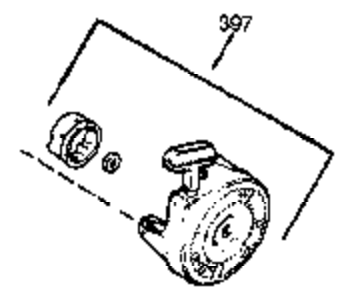

Ref #	Part Number	Qty	Description
420	730225	1	SAE 30 4-Cycle Engine Oil (Quart)

**MUFFLER (QUIET)
(OPTIONAL)**

**OPTIONAL SPARK
ARRESTOR**

**DEBRIS SCREEN KIT
(OPTIONAL)**

Ref #	Part Number	Qty	Description
16	36494	1	Governor Lever
19A	36495	1	Extension Spring
64	650990	1	Screw, Torx T-30, 1/4-20 x 15/32"
92	650880	1	Lock Washer
93	650881	1	Flywheel Nut
186	33860	1	Governor Link
203	36482	1	Compression Spring
204	650777	1	Screw, 6-32 x 21/32"
209	650902	2	Screw, 10-32 x 7/16"
210	27793	1	Conduit Clip
211	28942	1	Screw, 10-32 x 3/8"
260	36292	1	Blower Housing
261	650788	2	Screw, 5/16-18 x 3/4"
262	29747B	2	Screw, Torx T-40, 5/16-24 x 21/32"
263	35963	1	Trim Ring
277	650729	2	Screw, 5/16-18 x 3-3/16"
314	650873	2	Screw, 1/4-20 x 3/4"
321	611161	1	Diode
322	610921	1	Connector Body
323	610922	1	Terminal
326	36210	1	Screen Plug
347	650949	3	Screw, 10-32 x 9/16"