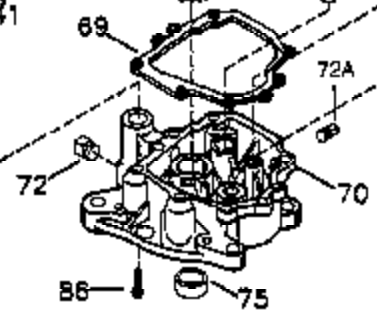

CONTINUED FROM PAGE 2

Ref #	Part Number	Qty	Description
30	35802A	1	Crankshaft
31	35327	1	Counterbalance Gear
40	34552	1	Piston, Pin & Ring Set (Std.)
40	34553	1	Piston, Pin & Ring Set (.010" OS)
40	34554	1	Piston, Pin & Ring Set (.020" OS)
41	34329A	1	Piston & Pin Ass'y. (Std.) (Incl. 43)
41	34330A	1	Piston & Pin Ass'y. (.010" OS) (Incl. 43)
41	34331A	1	Piston & Pin Ass'y. (.020" OS) (Incl. 43)
42	34332	1	Ring Set (Std.)
42	34333	1	Ring Set (.010" OS)
42	34334	1	Ring Set (.020" OS)
43	27888	2	Piston Pin Retaining Ring
45	35373A	1	Connecting Rod Ass'y. (Incl. 46 & 47)
46	650908	1	Connecting Rod Bolt
47	650882	1	Connecting Rod Bolt
48	34034	2	Valve Lifter
50	35381	1	Camshaft (MCR)
51	35747A	1	Counterbalance Weight
52	31356	1	Oil Pump Ass'y.
64	650990	1	Screw, Torx T-30, 1/4-20 x 15/32"
69	35317	1	* Mounting Flange Gasket
70	35711A	1	Mounting Flange (Incl. 72,75,80 & 81)
72	31927	1	Oil Drain Plug
75	35319	1	Oil Seal
80	35783	1	Governor Shaft
81	30590A	2	Washer
82	35378	1	Governor Gear Ass'y. (Incl. 81)
83	30588A	1	Governor Spool
84	29193	2	Retaining Ring
86	650833	7	Screw, 1/4-20 x 1-3/16"
88	31707A	1	Spacer (Incl. 81)
89	32589	1	Flywheel Key
123	33261	1	Intake Pipe Brace
124	650738	3	Screw, 1/4-20 x 5/8"
178	29752	2	Nut & Lock Washer, 1/4-28
182	30088A	2	Screw, 1/4-28 x 1"
184	33263	1	* Carburetor To Intake Pipe Gasket
185	34926	1	Intake Pipe
223	650378	2	Screw, Torx T-30, 5/16-18 x 1-1/8"
224	27915A	1	* Intake Pipe Gasket
234	650825	2	Nut & Lock Washer, 1/4-20
238	650834	2	Screw, 10-32 x 1-17/32"
239	33629	1	* Air Cleaner Gasket
240	35538B	1	Air Cleaner Body (Incl. 239)
245A	35404	1	Air Cleaner Filter
245	35403	1	Air Cleaner Filter (Incl. 251A)
250	35961	1	Air Cleaner Cover
251	650886	2	Wing Nut, 1/4-20
292	26460	2	Fuel Line Clamp
305	35574	1	Oil Fill Tube
307	35499	1	"O" Ring
308	35437	1	Fill Tube Clip
310	35576	1	Dipstick
380	632677	1	Carburetor (Incl. 184)
400	36450B	1	* Gasket Set (Incl. items marked PK in notes) Incl. part #'s 27272A (1), 27896A (2), 27915A (1), 29673 (1), 33263 (1), 33629 (1), 34698A (1), 35262 (1), 36448 (1)