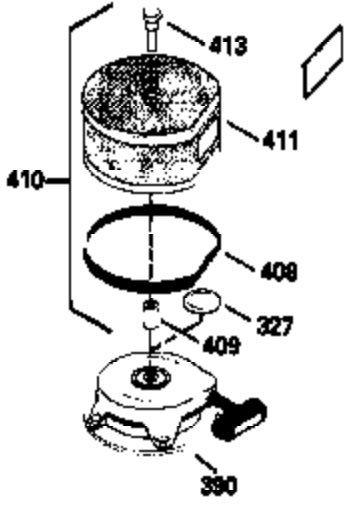

Ref #	Part Number	Qty	Description
420	730225	1	SAE 30 4-Cycle Engine Oil (Quart)

**MUFFLER (QUIET)
(OPTIONAL)**

**OPTIONAL SPARK
ARRESTOR**

**DEBRIS SCREEN KIT
(OPTIONAL)**

Ref #	Part Number	Qty	Description
16	36494	1	Governor Lever
19A	36495	1	Extension Spring
64	650990	1	Screw, Torx T-30, 1/4-20 x 15/32"
92	650880	1	Lock Washer
93	650881	1	Flywheel Nut
186	33860	1	Governor Link
203	36482	1	Compression Spring
204	650777	1	Screw, 6-32 x 21/32"
209	650902	2	Screw, 10-32 x 7/16"
210	27793	1	Conduit Clip
211	28942	1	Screw, 10-32 x 3/8"
260	36292	1	Blower Housing
261	650788	2	Screw, 5/16-18 x 3/4"
262	29747B	2	Screw, Torx T-40, 5/16-24 x 21/32"
263	35963	1	Trim Ring
277	650729	2	Screw, 5/16-18 x 3-3/16"
314	650873	2	Screw, 1/4-20 x 3/4"
321	611161	1	Diode
322	610921	1	Connector Body
323	610922	1	Terminal
326	36210	1	Screen Plug
347	650949	3	Screw, 10-32 x 9/16"