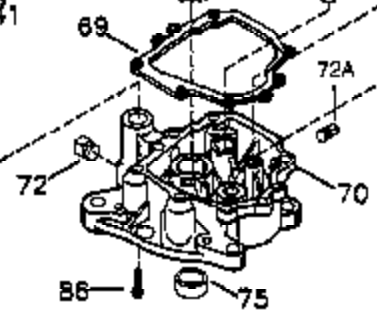

CONTINUED FROM PAGE 2

Ref #	Part Number	Qty	Description
19	36495	1	Extension Spring
30	35802A	1	Crankshaft
31	35327	1	Counterbalance Gear
40	34552	1	Piston, Pin & Ring Set (Std.)
40	34553	1	Piston, Pin & Ring Set (.010" OS)
40	34554	1	Piston, Pin & Ring Set (.020" OS)
41	34329A	1	Piston & Pin Ass'y. (Std.) (Incl. 43)
41	34330A	1	Piston & Pin Ass'y. (.010" OS) (Incl. 43)
41	34331A	1	Piston & Pin Ass'y. (.020" OS) (Incl. 43)
42	34332	1	Ring Set (Std.)
42	34333	1	Ring Set (.010" OS)
42	34334	1	Ring Set (.020" OS)
43	27888	2	Piston Pin Retaining Ring
45	36897	1	Connecting Rod Ass'y. (Incl. 47)
47	651033	2	Connecting Rod Bolt
48	34034	2	Valve Lifter
50	35381	1	Camshaft (MCR)
51	35747A	1	Counterbalance Weight
52	31356	1	Oil Pump Ass'y.
64	650990	1	Screw Torx T-30, 1/4-20 x 15/32"
69	35317	1	* Mounting Flange Gasket
70	35711A	1	Mounting Flange (Incl. 72,75,80 & 81)
72	31927	1	Oil Drain Plug
75	35319	1	Oil Seal
80	35783	1	Governor Shaft
81	30590A	2	Washer
82	35378	1	Governor Gear Ass'y. (Incl. 81)
83	30588A	1	Governor Spool
84	29193	2	Retaining Ring
86	650833	7	Screw, 1/4-20 x 1-3/16"
88	31707A	1	Spacer (Incl. 81)
89	32589	1	Flywheel Key
123	33261	1	Intake Pipe Brace
124	651031	3	Screw, 1/4-20 x 9/16"
178	29752	2	Nut & Lock Washer, 1/4-28
182	30088A	2	Screw, 1/4-28 x 1"
184	33263	1	* Carburetor To Intake Pipe Gasket
185	34926	1	Intake Pipe
223	650378	2	Screw, Torx T-30, 5/16-18 x 1-3/32"
224	27915A	1	* Intake Pipe Gasket
234	650825	2	Nut & Lock Washer, 1/4-20
238	650834	2	Screw, 10-32 x 1-17/32"
239	33629	1	* Air Cleaner Gasket
240	35538B	1	Air Cleaner Body (Incl. 239)
245A	35404	1	Air Cleaner Filter
245	35403	1	Air Cleaner Filter (Incl. 251A)
250	35961	1	Air Cleaner Cover
251	650886	2	Wing Nut, 1/4-20
292	26460	2	Fuel Line Clamp
305	35574	1	Oil Fill Tube
307	35499	1	"O" Ring
308	35437	1	Fill Tube Clip
310	35576	1	Dipstick
380	632677	1	Carburetor (Incl. 184)
400	36450B	1	* Gasket Set (Incl. items marked PK i n notes) Incl. part #'s 27272A (1), 27896A (2), 27915A (1), 29673 (1), 33263 (1), 33629 (1), 34698A (1), 35262 (1), 36448 (1)