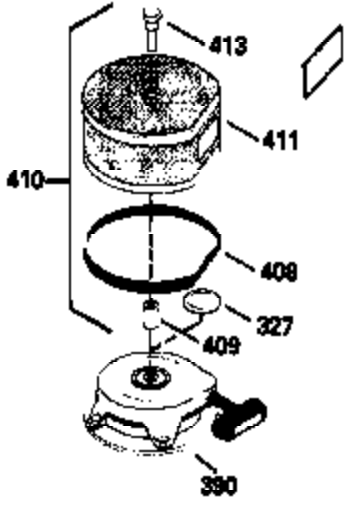

Ref #	Part Number	Qty	Description
420	730225	1	SAE 30 4-Cycle Engine Oil (Quart)

**MUFFLER (QUIET)
(OPTIONAL)**

**OPTIONAL SPARK
ARRESTOR**

**DEBRIS SCREEN KIT
(OPTIONAL)**

Ref #	Part Number	Qty	Description
16	36494	1	Governor Lever
19	36495	1	Extension Spring
64	650990	1	Screw Torx T-30, 1/4-20 x 15/32"
92	650880	1	Lock Washer
93	650881	1	Flywheel Nut
186	33860	1	Governor Link
203	36482	1	Compression Spring
204	651019	1	Screw, Torx T-10, 6-32 x 41/64"
209	650902	2	Screw, 10-32 x 7/16"
210	27793	1	Conduit Clip
211	28942	1	Screw, 10-32 x 3/8"
260	36292	1	Blower Housing
261	650788	2	Screw, 5/16-18 x 3/4"
262	29747B	2	Screw, Torx T-40, 5/16-24 x 21/32"
263	35963	1	Trim Ring
277	650729	2	Screw, 1/4-20 x 11/16"
314	650873	2	Screw, 1/4-20 x 3/4"
321	611161	1	Diode
322	610921	1	Connector Body
323	610922	1	Terminal
347	650949	3	Screw, 10-32 x 9/16"
370G	35274	1	Oil Instruction Decal