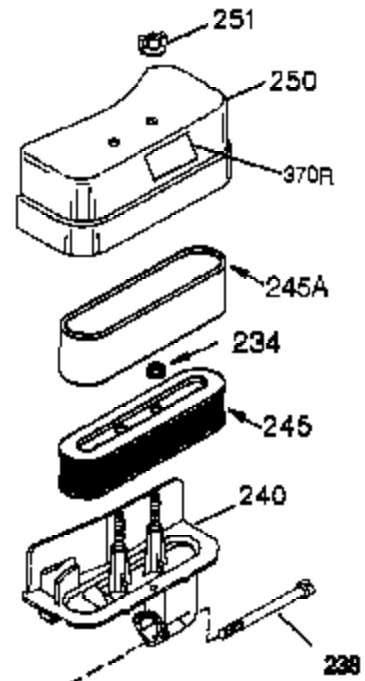

CONTINUED FROM PAGE 2

Ref #	Part Number	Qty	Description
19	36495	1	Extension Spring
30	35802A	1	Crankshaft
31	35327	1	Counterbalance Gear
40	34552	1	Piston, Pin & Ring Set (Std.)
40	34553	1	Piston, Pin & Ring Set (.010" OS)
40	34554	1	Piston, Pin & Ring Set (.020" OS)
41	34329A	1	Piston & Pin Ass'y. (Std.) (Incl. 43)
41	34330A	1	Piston & Pin Ass'y. (.010" OS) (Incl. 43)
41	34331A	1	Piston & Pin Ass'y. (.020" OS) (Incl. 43)
42	34332	1	Ring Set (Std.)
42	34333	1	Ring Set (.010" OS)
42	34334	1	Ring Set (.020" OS)
43	27888	2	Piston Pin Retaining Ring
45	36897	1	Connecting Rod Ass'y. (Incl. 47)
47	651033	2	Connecting Rod Bolt
48	34034	2	Valve Lifter
50	35381	1	Camshaft (MCR)
51	35747A	1	Counterbalance Weight
52	31356	1	Oil Pump Ass'y.
64	650990	1	Screw Torx T-30, 1/4-20 x 15/32"
69	35317	1	* Mounting Flange Gasket
70	35711A	1	Mounting Flange (Incl. 72,75,80 & 81)
72	31927	1	Oil Drain Plug
75	35319	1	Oil Seal
80	35783	1	Governor Shaft
81	30590A	2	Washer
82	35378	1	Governor Gear Ass'y. (Incl. 81)
83	30588A	1	Governor Spool
84	29193	2	Retaining Ring
86	650833	7	Screw, 1/4-20 x 1-3/16"
88	31707A	1	Spacer (Incl. 81)
89	32589	1	Flywheel Key
123	33261	1	Intake Pipe Brace
124	651031	3	Screw, 1/4-20 x 9/16"
178	29752	2	Nut & Lock Washer, 1/4-28
182	30088A	2	Screw, 1/4-28 x 1"
184	33263	1	* Carburetor To Intake Pipe Gasket
185	34926	1	Intake Pipe
223	650378	2	Screw, Torx T-30, 5/16-18 x 1-3/32"
224	27915A	1	* Intake Pipe Gasket
234	650825	2	Nut & Lock Washer, 1/4-20
238	650834	2	Screw, 10-32 x 1-17/32"
239	33629	1	* Air Cleaner Gasket
240	35538B	1	Air Cleaner Body (Incl. 239)
245A	35404	1	Air Cleaner Filter
245	35403	1	Air Cleaner Filter (Incl. 251A)
250	35961	1	Air Cleaner Cover
251	650886	2	Wing Nut, 1/4-20
292	26460	2	Fuel Line Clamp
305	35574	1	Oil Fill Tube
307	35499	1	"O" Ring
308	35437	1	Fill Tube Clip
310	35576	1	Dipstick
380	632677	1	Carburetor (Incl. 184)
400	36450B	1	* Gasket Set (Incl. items marked PK i n notes) Incl. part #'s 27272A (1), 27896A (2), 27915A (1), 29673 (1), 33263 (1), 33629 (1), 34698A (1), 35262 (1), 36448 (1)