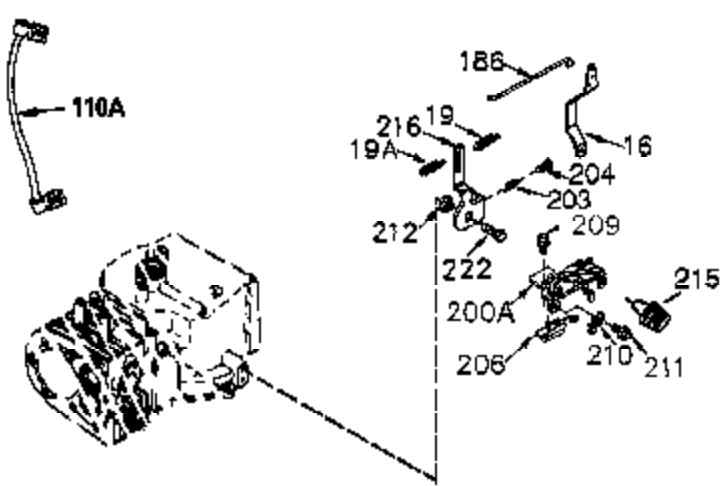

Ref #	Part Number	Qty	Description
420	730225	1	SAE 30 4-Cycle Engine Oil (Quart)

**MUFFLER (QUIET)
(OPTIONAL)**

**OPTIONAL SPARK
ARRESTOR**

**DEBRIS SCREEN KIT
(OPTIONAL)**

Ref #	Part Number	Qty	Description
16	36494	1	Governor Lever
19	36495	1	Extension Spring
64	650990	1	Screw Torx T-30, 1/4-20 x 15/32"
92	650880	1	Lock Washer
93	650881	1	Flywheel Nut
186	33860	1	Governor Link
203	36482	1	Compression Spring
204	651019	1	Screw, Torx T-10, 6-32 x 41/64"
209	650902	2	Screw, 10-32 x 7/16"
210	27793	1	Conduit Clip
211	28942	1	Screw, 10-32 x 3/8"
260	36292	1	Blower Housing
261	650788	2	Screw, 5/16-18 x 3/4"
262	29747B	2	Screw, Torx T-40, 5/16-24 x 21/32"
263	35963	1	Trim Ring
277	650729	2	Screw, 1/4-20 x 11/16"
314	650873	2	Screw, 1/4-20 x 3/4"
321	611161	1	Diode
322	610921	1	Connector Body
323	610922	1	Terminal
347	650949	3	Screw, 10-32 x 9/16"
370G	35274	1	Oil Instruction Decal