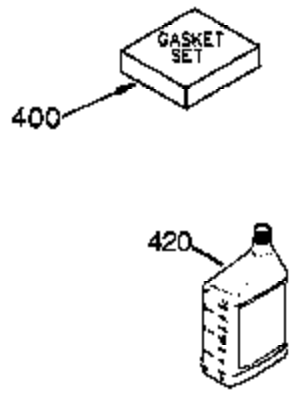

CONTINUED FROM PAGE 2

Ref #	Part Number	Qty	Description
19	36495	1	Extension Spring
30	35802A	1	Crankshaft
31	35327	1	Counterbalance Gear
40	34552	1	Piston, Pin & Ring Set (Std.)
40	34553	1	Piston, Pin & Ring Set (.010" OS)
40	34554	1	Piston, Pin & Ring Set (.020" OS)
41	34329A	1	Piston & Pin Ass'y. (Std.) (Incl. 43)
41	34330A	1	Piston & Pin Ass'y. (.010" OS) (Incl. 43)
41	34331A	1	Piston & Pin Ass'y. (.020" OS) (Incl. 43)
42	34332	1	Ring Set (Std.)
42	34333	1	Ring Set (.010" OS)
42	34334	1	Ring Set (.020" OS)
43	27888	2	Piston Pin Retaining Ring
45	36897	1	Connecting Rod Ass'y. (Incl. 47)
47	651033	2	Connecting Rod Bolt
48	34034	2	Valve Lifter
50	35381	1	Camshaft (MCR)
51	35747A	1	Counterbalance Weight
52	31356	1	Oil Pump Ass'y.
64	650990	1	Screw Torx T-30, 1/4-20 x 15/32"
69	35317	1	* Mounting Flange Gasket
70	35711A	1	Mounting Flange (Incl. 72,75,80 & 81)
72	31927	1	Oil Drain Plug
75	35319	1	Oil Seal
80	35783	1	Governor Shaft
81	30590A	2	Washer
82	35378	1	Governor Gear Ass'y. (Incl. 81)
83	30588A	1	Governor Spool
84	29193	2	Retaining Ring
86	650833	7	Screw, 1/4-20 x 1-3/16"
88	31707A	1	Spacer (Incl. 81)
89	32589	1	Flywheel Key
123	33261	1	Intake Pipe Brace
124	651031	3	Screw, 1/4-20 x 9/16"
178	29752	2	Nut & Lock Washer, 1/4-28
182	30088A	2	Screw, 1/4-28 x 1"
184	33263	1	* Carburetor To Intake Pipe Gasket
185	34926	1	Intake Pipe
223	650378	2	Screw, Torx T-30, 5/16-18 x 1-3/32"
224	27915A	1	* Intake Pipe Gasket
234	650825	2	Nut & Lock Washer, 1/4-20
238	650834	2	Screw, 10-32 x 1-17/32"
239	33629	1	* Air Cleaner Gasket
240	35538B	1	Air Cleaner Body (Incl. 239)
245A	35404	1	Air Cleaner Filter
245	35403	1	Air Cleaner Filter (Incl. 251A)
250	35961	1	Air Cleaner Cover
251	650886	2	Wing Nut, 1/4-20
292	26460	2	Fuel Line Clamp
305	35574	1	Oil Fill Tube
307	35499	1	"O" Ring
308	35437	1	Fill Tube Clip
310	35576	1	Dipstick
380	632677	1	Carburetor (Incl. 184)
400	36450B	1	* Gasket Set (Incl. items marked PK i n notes) Incl. part #'s 27272A (1), 27896A (2), 27915A (1), 29673 (1), 33263 (1), 33629 (1), 34698A (1), 35262 (1), 36448 (1)