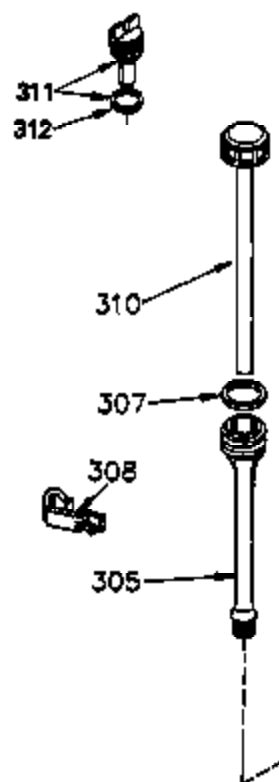

CONTINUED FROM PAGE 2

Ref #	Part Number	Qty	Description
19	36495	1	Extension Spring
30	35802A	1	Crankshaft
31	35327	1	Counterbalance Gear
40	34552	1	Piston, Pin & Ring Set (Std.)
40	34553	1	Piston, Pin & Ring Set (.010" OS)
40	34554	1	Piston, Pin & Ring Set (.020" OS)
41	34329A	1	Piston & Pin Ass'y. (Std.) (Incl. 43)
41	34330A	1	Piston & Pin Ass'y. (.010" OS) (Incl. 43)
41	34331A	1	Piston & Pin Ass'y. (.020" OS) (Incl. 43)
42	34332	1	Ring Set (Std.)
42	34333	1	Ring Set (.010" OS)
42	34334	1	Ring Set (.020" OS)
43	27888	2	Piston Pin Retaining Ring
45	36897	1	Connecting Rod Ass'y. (Incl. 47)
47	651033	2	Connecting Rod Bolt
48	34034	2	Valve Lifter
50	35381	1	Camshaft (MCR)
51	35747A	1	Counterbalance Weight
52	31356	1	Oil Pump Ass'y.
64	650990	1	Screw Torx T-30, 1/4-20 x 15/32"
69	35317	1	* Mounting Flange Gasket
70	35711A	1	Mounting Flange (Incl. 72,75,80 & 81)
72	31927	1	Oil Drain Plug
75	35319	1	Oil Seal
80	35783	1	Governor Shaft
81	30590A	2	Washer
82	35378	1	Governor Gear Ass'y. (Incl. 81)
83	30588A	1	Governor Spool
84	29193	2	Retaining Ring
86	650833	7	Screw, 1/4-20 x 1-3/16"
88	31707A	1	Spacer (Incl. 81)
89	32589	1	Flywheel Key
123	33261	1	Intake Pipe Brace
124	651031	3	Screw, 1/4-20 x 9/16"
178	29752	2	Nut & Lock Washer, 1/4-28
182	30088A	2	Screw, 1/4-28 x 1"
184	33263	1	* Carburetor To Intake Pipe Gasket
185	34926	1	Intake Pipe
223	650378	2	Screw, Torx T-30, 5/16-18 x 1-3/32"
224	27915A	1	* Intake Pipe Gasket
234	650825	2	Nut & Lock Washer, 1/4-20
238	650834	2	Screw, 10-32 x 1-17/32"
239	33629	1	* Air Cleaner Gasket
240	35538B	1	Air Cleaner Body (Incl. 239)
245A	35404	1	Air Cleaner Filter
245	35403	1	Air Cleaner Filter (Incl. 251A)
250	35961	1	Air Cleaner Cover
251	650886	2	Wing Nut, 1/4-20
292	26460	2	Fuel Line Clamp
305	35574	1	Oil Fill Tube
307	35499	1	"O" Ring
308	35437	1	Fill Tube Clip
310	35576	1	Dipstick
380	632677	1	Carburetor (Incl. 184)
400	36450B	1	* Gasket Set (Incl. items marked PK i n notes) Incl. part #'s 27272A (1), 27896A (2), 27915A (1), 29673 (1), 33263 (1), 33629 (1), 34698A (1), 35262 (1), 36448 (1)