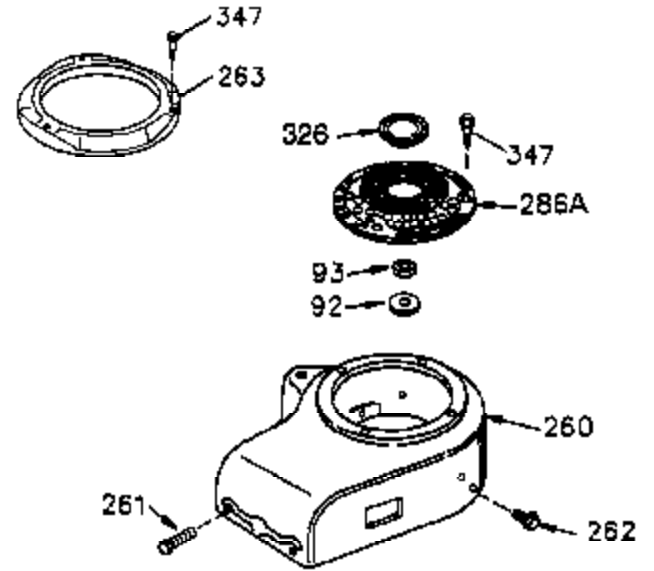

Ref #	Part Number	Qty	Description
420	730225	1	SAE 30 4-Cycle Engine Oil (Quart)

**MUFFLER (QUIET)
(OPTIONAL)**

**OPTIONAL SPARK
ARRESTOR**

**DEBRIS SCREEN KIT
(OPTIONAL)**

Ref #	Part Number	Qty	Description
16	36494	1	Governor Lever
19	36495	1	Extension Spring
64	650990	1	Screw Torx T-30, 1/4-20 x 15/32"
92	650880	1	Lock Washer
93	650881	1	Flywheel Nut
186	33860	1	Governor Link
203	36482	1	Compression Spring
204	651019	1	Screw, Torx T-10, 6-32 x 41/64"
209	650902	2	Screw, 10-32 x 7/16"
210	27793	1	Conduit Clip
211	28942	1	Screw, 10-32 x 3/8"
260	36292	1	Blower Housing
261	650788	2	Screw, 5/16-18 x 3/4"
262	29747B	2	Screw, Torx T-40, 5/16-24 x 21/32"
263	35963	1	Trim Ring
277	650729	2	Screw, 1/4-20 x 11/16"
314	650873	2	Screw, 1/4-20 x 3/4"
321	611161	1	Diode
322	610921	1	Connector Body
323	610922	1	Terminal
347	650949	3	Screw, 10-32 x 9/16"
370G	35274	1	Oil Instruction Decal