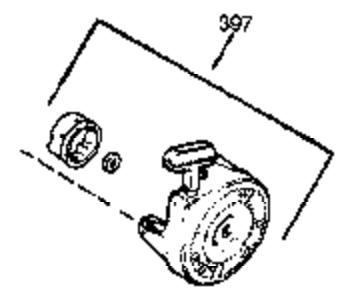

Ref #	Part Number	Qty	Description
420	730225	1	SAE 30 4-Cycle Engine Oil (Quart)

**MUFFLER (QUIET)
(OPTIONAL)**

**OPTIONAL SPARK
ARRESTOR**

**DEBRIS SCREEN KIT
(OPTIONAL)**

Ref #	Part Number	Qty	Description
16	36494	1	Governor Lever
19	36495	1	Extension Spring
64	650990	1	Screw Torx T-30, 1/4-20 x 15/32"
92	650880	1	Lock Washer
93	650881	1	Flywheel Nut
186	33860	1	Governor Link
203	36482	1	Compression Spring
204	651019	1	Screw, Torx T-10, 6-32 x 41/64"
209	650902	2	Screw, 10-32 x 7/16"
210	27793	1	Conduit Clip
211	28942	1	Screw, 10-32 x 3/8"
260	36292	1	Blower Housing
261	650788	2	Screw, 5/16-18 x 3/4"
262	29747B	2	Screw, Torx T-40, 5/16-24 x 21/32"
263	35963	1	Trim Ring
277	650729	2	Screw, 1/4-20 x 11/16"
314	650873	2	Screw, 1/4-20 x 3/4"
321	611161	1	Diode
322	610921	1	Connector Body
323	610922	1	Terminal
347	650949	3	Screw, 10-32 x 9/16"
370G	35274	1	Oil Instruction Decal