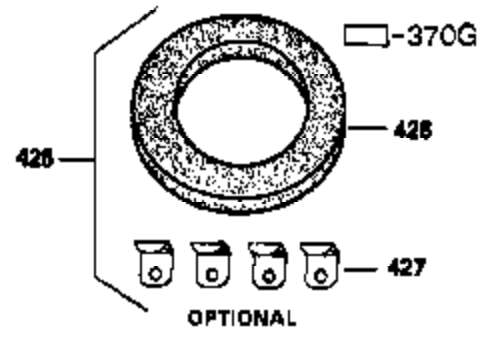

Ref #	Part Number	Qty	Description
420	730225	1	SAE 30 4-Cycle Engine Oil (Quart)

**MUFFLER (QUIET)
(OPTIONAL)**

**OPTIONAL SPARK
ARRESTOR**

**DEBRIS SCREEN KIT
(OPTIONAL)**

Ref #	Part Number	Qty	Description
16	36494	1	Governor Lever
19	36495	1	Extension Spring
64	650990	1	Screw Torx T-30, 1/4-20 x 15/32"
92	650880	1	Lock Washer
93	650881	1	Flywheel Nut
186	33860	1	Governor Link
203	36482	1	Compression Spring
204	651019	1	Screw, Torx T-10, 6-32 x 41/64"
209	650902	2	Screw, 10-32 x 7/16"
210	27793	1	Conduit Clip
211	28942	1	Screw, 10-32 x 3/8"
260	36292	1	Blower Housing
261	650788	2	Screw, 5/16-18 x 3/4"
262	29747B	2	Screw, Torx T-40, 5/16-24 x 21/32"
263	35963	1	Trim Ring
277	650729	2	Screw, 1/4-20 x 11/16"
314	650873	2	Screw, 1/4-20 x 3/4"
321	611161	1	Diode
322	610921	1	Connector Body
323	610922	1	Terminal
347	650949	3	Screw, 10-32 x 9/16"
370G	35274	1	Oil Instruction Decal