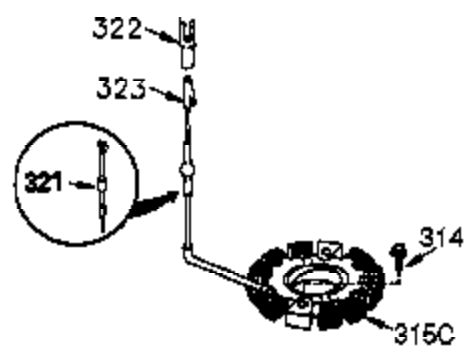

Ref #	Part Number	Qty	Description
420	730225	1	SAE 30 4-Cycle Engine Oil (Quart)

**MUFFLER (QUIET)
(OPTIONAL)**

**OPTIONAL SPARK
ARRESTOR**

**DEBRIS SCREEN KIT
(OPTIONAL)**

Ref #	Part Number	Qty	Description
16	36494	1	Governor Lever
19	36495	1	Extension Spring
64	650990	1	Screw Torx T-30, 1/4-20 x 15/32"
92	650880	1	Lock Washer
93	650881	1	Flywheel Nut
186	33860	1	Governor Link
203	36482	1	Compression Spring
204	651019	1	Screw, Torx T-10, 6-32 x 41/64"
209	650902	2	Screw, 10-32 x 7/16"
210	27793	1	Conduit Clip
211	28942	1	Screw, 10-32 x 3/8"
260	36292	1	Blower Housing
261	650788	2	Screw, 5/16-18 x 3/4"
262	29747B	2	Screw, Torx T-40, 5/16-24 x 21/32"
263	35963	1	Trim Ring
277	650729	2	Screw, 1/4-20 x 11/16"
314	650873	2	Screw, 1/4-20 x 3/4"
321	611161	1	Diode
322	610921	1	Connector Body
323	610922	1	Terminal
347	650949	3	Screw, 10-32 x 9/16"
370G	35274	1	Oil Instruction Decal