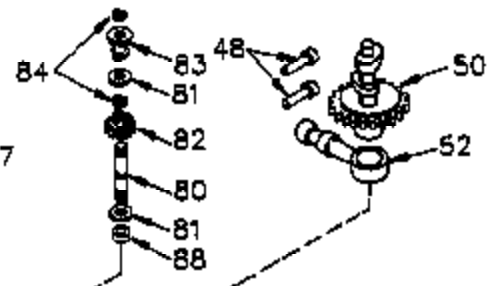

CONTINUED FROM PAGE 2

Ref #	Part Number	Qty	Description
19	36495	1	Extension Spring
30	35802A	1	Crankshaft
31	35327	1	Counterbalance Gear
40	34552	1	Piston, Pin & Ring Set (Std.)
40	34553	1	Piston, Pin & Ring Set (.010" OS)
40	34554	1	Piston, Pin & Ring Set (.020" OS)
41	34329A	1	Piston & Pin Ass'y. (Std.) (Incl. 43)
41	34330A	1	Piston & Pin Ass'y. (.010" OS) (Incl. 43)
41	34331A	1	Piston & Pin Ass'y. (.020" OS) (Incl. 43)
42	34332	1	Ring Set (Std.)
42	34333	1	Ring Set (.010" OS)
42	34334	1	Ring Set (.020" OS)
43	27888	2	Piston Pin Retaining Ring
45	36897	1	Connecting Rod Ass'y. (Incl. 47)
47	651033	2	Connecting Rod Bolt
48	34034	2	Valve Lifter
50	35381	1	Camshaft (MCR)
51	35747A	1	Counterbalance Weight
52	31356	1	Oil Pump Ass'y.
64	650990	1	Screw Torx T-30, 1/4-20 x 15/32"
69	35317	1	* Mounting Flange Gasket
70	35711A	1	Mounting Flange (Incl. 72,75,80 & 81)
72	31927	1	Oil Drain Plug
75	35319	1	Oil Seal
80	35783	1	Governor Shaft
81	30590A	2	Washer
82	35378	1	Governor Gear Ass'y. (Incl. 81)
83	30588A	1	Governor Spool
84	29193	2	Retaining Ring
86	650833	7	Screw, 1/4-20 x 1-3/16"
88	31707A	1	Spacer (Incl. 81)
89	32589	1	Flywheel Key
123	33261	1	Intake Pipe Brace
124	651031	3	Screw, 1/4-20 x 9/16"
178	29752	2	Nut & Lock Washer, 1/4-28
182	30088A	2	Screw, 1/4-28 x 1"
184	33263	1	* Carburetor To Intake Pipe Gasket
185	34926	1	Intake Pipe
223	650378	2	Screw, Torx T-30, 5/16-18 x 1-3/32"
224	27915A	1	* Intake Pipe Gasket
234	650825	2	Nut & Lock Washer, 1/4-20
238	650834	2	Screw, 10-32 x 1-17/32"
239	33629	1	* Air Cleaner Gasket
240	35538B	1	Air Cleaner Body (Incl. 239)
245A	35404	1	Air Cleaner Filter
245	35403	1	Air Cleaner Filter (Incl. 251A)
250	35961	1	Air Cleaner Cover
251	650886	2	Wing Nut, 1/4-20
292	26460	2	Fuel Line Clamp
305	35574	1	Oil Fill Tube
307	35499	1	"O" Ring
308	35437	1	Fill Tube Clip
310	35576	1	Dipstick
380	632677	1	Carburetor (Incl. 184)
400	36450B	1	* Gasket Set (Incl. items marked PK i n notes) Incl. part #'s 27272A (1), 27896A (2), 27915A (1), 29673 (1), 33263 (1), 33629 (1), 34698A (1), 35262 (1), 36448 (1)