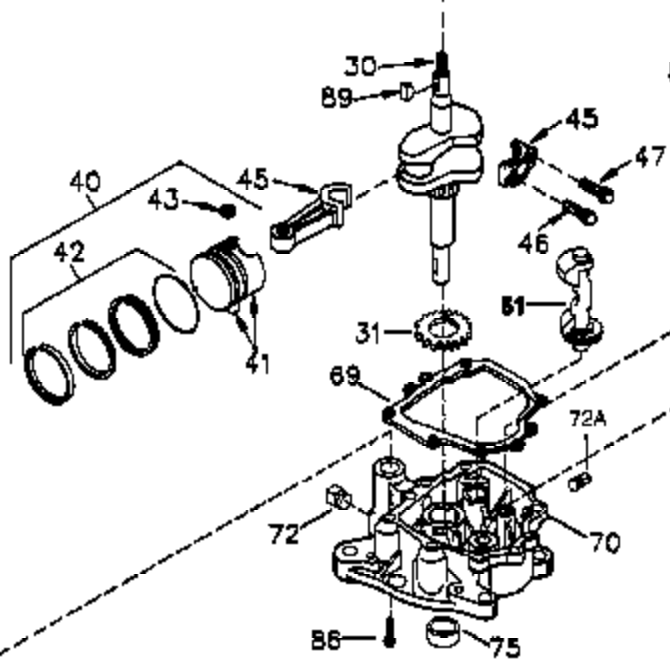

CONTINUED FROM PAGE 2

Ref #	Part Number	Qty	Description
19	36495	1	Extension Spring
30	35802A	1	Crankshaft
31	35327	1	Counterbalance Gear
40	34552	1	Piston, Pin & Ring Set (Std.)
40	34553	1	Piston, Pin & Ring Set (.010" OS)
40	34554	1	Piston, Pin & Ring Set (.020" OS)
41	34329A	1	Piston & Pin Ass'y. (Std.) (Incl. 43)
41	34330A	1	Piston & Pin Ass'y. (.010" OS) (Incl. 43)
41	34331A	1	Piston & Pin Ass'y. (.020" OS) (Incl. 43)
42	34332	1	Ring Set (Std.)
42	34333	1	Ring Set (.010" OS)
42	34334	1	Ring Set (.020" OS)
43	27888	2	Piston Pin Retaining Ring
45	36897	1	Connecting Rod Ass'y. (Incl. 47)
47	651033	2	Connecting Rod Bolt
48	34034	2	Valve Lifter
50	35381	1	Camshaft (MCR)
51	35747A	1	Counterbalance Weight
52	31356	1	Oil Pump Ass'y.
64	650990	1	Screw Torx T-30, 1/4-20 x 15/32"
69	35317	1	* Mounting Flange Gasket
70	35711A	1	Mounting Flange (Incl. 72,75,80 & 81)
72	31927	1	Oil Drain Plug
75	35319	1	Oil Seal
80	35783	1	Governor Shaft
81	30590A	2	Washer
82	35378	1	Governor Gear Ass'y. (Incl. 81)
83	30588A	1	Governor Spool
84	29193	2	Retaining Ring
86	650833	7	Screw, 1/4-20 x 1-3/16"
88	31707A	1	Spacer (Incl. 81)
89	32589	1	Flywheel Key
123	33261	1	Intake Pipe Brace
124	651031	3	Screw, 1/4-20 x 9/16"
178	29752	2	Nut & Lock Washer, 1/4-28
182	30088A	2	Screw, 1/4-28 x 1"
184	33263	1	* Carburetor To Intake Pipe Gasket
185	34926	1	Intake Pipe
223	650378	2	Screw, Torx T-30, 5/16-18 x 1-3/32"
224	27915A	1	* Intake Pipe Gasket
234	650825	2	Nut & Lock Washer, 1/4-20
238	650834	2	Screw, 10-32 x 1-17/32"
239	33629	1	* Air Cleaner Gasket
240	35538B	1	Air Cleaner Body (Incl. 239)
245A	35404	1	Air Cleaner Filter
245	35403	1	Air Cleaner Filter (Incl. 251A)
250	35961	1	Air Cleaner Cover
251	650886	2	Wing Nut, 1/4-20
292	26460	2	Fuel Line Clamp
305	35574	1	Oil Fill Tube
307	35499	1	"O" Ring
308	35437	1	Fill Tube Clip
310	35576	1	Dipstick
380	632677	1	Carburetor (Incl. 184)
400	36450B	1	* Gasket Set (Incl. items marked PK i n notes) Incl. part #'s 27272A (1), 27896A (2), 27915A (1), 29673 (1), 33263 (1), 33629 (1), 34698A (1), 35262 (1), 36448 (1)