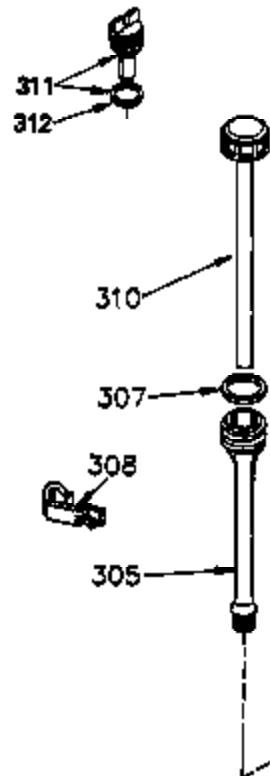

CONTINUED FROM PAGE 2

Ref #	Part Number	Qty	Description
30	36881	1	Crankshaft
31	35327	1	Counterbalance Gear
40	40011	1	Piston, Pin & Ring Set (Std.)
40	40012	1	Piston, Pin & Ring Set (.010" OS)
41	40009	1	Piston & Pin Ass'y. (Std.) (Incl. 43)
41	40010	1	Piston & Pin Ass'y. (.010" OS) (Incl. 43)
42	40013	1	Ring Set (Std.)
42	40014	1	Ring Set (.010" OS)
43	27888	2	Piston Pin Retaining Ring
45	36897	1	Connecting Rod Ass'y. (Incl. 47)
47	651033	2	Connecting Rod Bolt
48	34034	2	Valve Lifter
50	35381	1	Camshaft (MCR)
51	35747A	1	Counterbalance Weight
52	31356	1	Oil Pump Ass'y.
69	35317	1	* Mounting Flange Gasket
70	35711A	1	Mounting Flange (Incl. 72,75,80 & 81)
72	31927	1	Oil Drain Plug
75	35319	1	Oil Seal
80	35783	1	Governor Shaft
81	30590A	2	Washer
82	35378	1	Governor Gear Ass'y. (Incl. 81)
83	30588A	1	Governor Spool
84	29193	2	Retaining Ring
86	650833	7	Screw, 1/4-20 x 1-3/16"
88	31707A	1	Spacer (Incl. 81)
89	32589	1	Flywheel Key
123	33261	1	Intake Pipe Brace
124	651031	3	Screw 1/4-20 x 9/16"
178	29752	2	Nut & Lock Washer, 1/4-28
182	30088A	2	Screw 1/4-28 x 1"
184	33263	1	* Carburetor To Intake Pipe Gasket
185	34926	1	Intake Pipe
223	650378	2	Screw, Torx T-30, 5/16-18 x 1-1/8"
224	27915A	1	* Intake Pipe Gasket
234	650825	2	Nut & Lock Washer, 1/4-20
238	650834	2	Screw 10-32 x 1-17/32"
239	33629	1	* Air Cleaner Gasket
240	35538B	1	Air Cleaner Body (Incl. 239)
245A	35404	1	Air Cleaner Filter
245	35403	1	Air Cleaner Filter (Incl. 234)
250	35961	1	Air Cleaner Cover
251	650886	2	Wing Nut, 1/4-20
305	35574	1	Oil Fill Tube
307	35499	1	"O" Ring
308	35437	1	Fill Tube Clip
310	35576	1	Oil Dipstick
380	640126	1	Carburetor (Incl. 184)
400	36450B	1	* Gasket Set (Incl. items marked PK i n notes) Incl. part #'s 27272A (1), 27896A (2), 27915A (1), 29673 (1), 33263 (1), 33629 (1), 34698A (1), 35262A (1), 35317 (1), 36448 (1)
420	730225	1	SAE 30 4-Cycle Engine Oil (Quart)