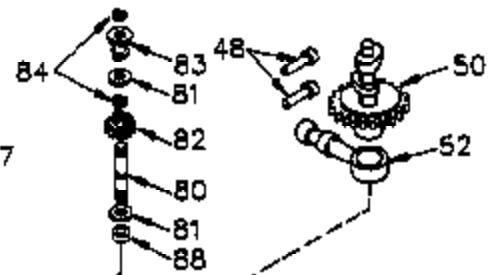

CONTINUED FROM PAGE 2

Ref #	Part Number	Qty	Description
30	36881	1	Crankshaft
31	35327	1	Counterbalance Gear
40	40011	1	Piston, Pin & Ring Set (Std.)
40	40012	1	Piston, Pin & Ring Set (.010" OS)
41	40009	1	Piston & Pin Ass'y. (Std.) (Incl. 43)
41	40010	1	Piston & Pin Ass'y. (.010" OS) (Incl. 43)
42	40013	1	Ring Set (Std.)
42	40014	1	Ring Set (.010" OS)
43	27888	2	Piston Pin Retaining Ring
45	36897	1	Connecting Rod Ass'y. (Incl. 47)
47	651033	2	Connecting Rod Bolt
48	34034	2	Valve Lifter
50	35381	1	Camshaft (MCR)
51	35747A	1	Counterbalance Weight
52	31356	1	Oil Pump Ass'y.
69	35317	1	* Mounting Flange Gasket
70	35711A	1	Mounting Flange (Incl. 72,75,80 & 81)
72	31927	1	Oil Drain Plug
75	35319	1	Oil Seal
80	35783	1	Governor Shaft
81	30590A	2	Washer
82	35378	1	Governor Gear Ass'y. (Incl. 81)
83	30588A	1	Governor Spool
84	29193	2	Retaining Ring
86	650833	7	Screw, 1/4-20 x 1-3/16"
88	31707A	1	Spacer (Incl. 81)
89	32589	1	Flywheel Key
123	33261	1	Intake Pipe Brace
124	651031	3	Screw 1/4-20 x 9/16"
178	29752	2	Nut & Lock Washer, 1/4-28
182	30088A	2	Screw 1/4-28 x 1"
184	33263	1	* Carburetor To Intake Pipe Gasket
185	34926	1	Intake Pipe
223	650378	2	Screw, Torx T-30, 5/16-18 x 1-1/8"
224	27915A	1	* Intake Pipe Gasket
234	650825	2	Nut & Lock Washer, 1/4-20
238	650834	2	Screw 10-32 x 1-17/32"
239	33629	1	* Air Cleaner Gasket
240	35538B	1	Air Cleaner Body (Incl. 239)
245A	35404	1	Air Cleaner Filter
245	35403	1	Air Cleaner Filter (Incl. 234)
250	35961	1	Air Cleaner Cover
251	650886	2	Wing Nut, 1/4-20
305	35574	1	Oil Fill Tube
307	35499	1	"O" Ring
308	35437	1	Fill Tube Clip
310	35576	1	Oil Dipstick
380	640126	1	Carburetor (Incl. 184)
400	36450B	1	* Gasket Set (Incl. items marked PK i n notes) Incl. part #'s 27272A (1), 27896A (2), 27915A (1), 29673 (1), 33263 (1), 33629 (1), 34698A (1), 35262A (1), 35317 (1), 36448 (1)
420	730225	1	SAE 30 4-Cycle Engine Oil (Quart)