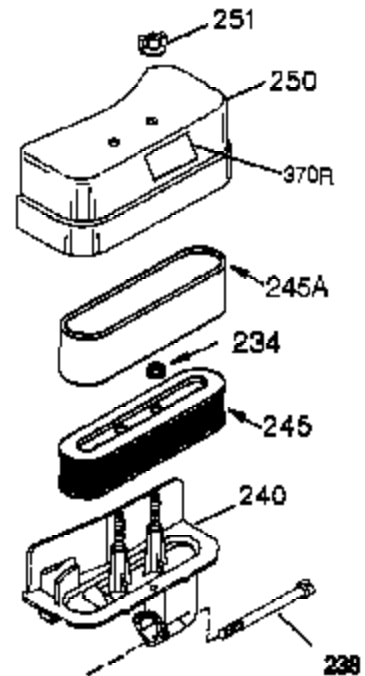

CONTINUED FROM PAGE 2

Ref #	Part Number	Qty	Description
30	36881	1	Crankshaft
31	35327	1	Counterbalance Gear
40	40011	1	Piston, Pin & Ring Set (Std.)
40	40012	1	Piston, Pin & Ring Set (.010" OS)
41	40009	1	Piston & Pin Ass'y. (Std.) (Incl. 43)
41	40010	1	Piston & Pin Ass'y. (.010" OS) (Incl. 43)
42	40013	1	Ring Set (Std.)
42	40014	1	Ring Set (.010" OS)
43	27888	2	Piston Pin Retaining Ring
45	36897	1	Connecting Rod Ass'y. (Incl. 47)
47	651033	2	Connecting Rod Bolt
48	34034	2	Valve Lifter
50	35381	1	Camshaft (MCR)
51	35747A	1	Counterbalance Weight
52	31356	1	Oil Pump Ass'y.
69	35317	1	* Mounting Flange Gasket
70	35711A	1	Mounting Flange (Incl. 72,75,80 & 81)
72	31927	1	Oil Drain Plug
75	35319	1	Oil Seal
80	35783	1	Governor Shaft
81	30590A	2	Washer
82	35378	1	Governor Gear Ass'y. (Incl. 81)
83	30588A	1	Governor Spool
84	29193	2	Retaining Ring
86	650833	7	Screw, 1/4-20 x 1-3/16"
88	31707A	1	Spacer (Incl. 81)
89	32589	1	Flywheel Key
123	33261	1	Intake Pipe Brace
124	651031	3	Screw 1/4-20 x 9/16"
178	29752	2	Nut & Lock Washer, 1/4-28
182	30088A	2	Screw 1/4-28 x 1"
184	33263	1	* Carburetor To Intake Pipe Gasket
185	34926	1	Intake Pipe
223	650378	2	Screw, Torx T-30, 5/16-18 x 1-1/8"
224	27915A	1	* Intake Pipe Gasket
234	650825	2	Nut & Lock Washer, 1/4-20
238	650834	2	Screw 10-32 x 1-17/32"
239	33629	1	* Air Cleaner Gasket
240	35538B	1	Air Cleaner Body (Incl. 239)
245A	35404	1	Air Cleaner Filter
245	35403	1	Air Cleaner Filter (Incl. 234)
250	35961	1	Air Cleaner Cover
251	650886	2	Wing Nut, 1/4-20
305	35574	1	Oil Fill Tube
307	35499	1	"O" Ring
308	35437	1	Fill Tube Clip
310	35576	1	Oil Dipstick
380	640126	1	Carburetor (Incl. 184)
400	36450B	1	* Gasket Set (Incl. items marked PK i n notes) Incl. part #'s 27272A (1), 27896A (2), 27915A (1), 29673 (1), 33263 (1), 33629 (1), 34698A (1), 35262A (1), 35317 (1), 36448 (1)
420	730225	1	SAE 30 4-Cycle Engine Oil (Quart)