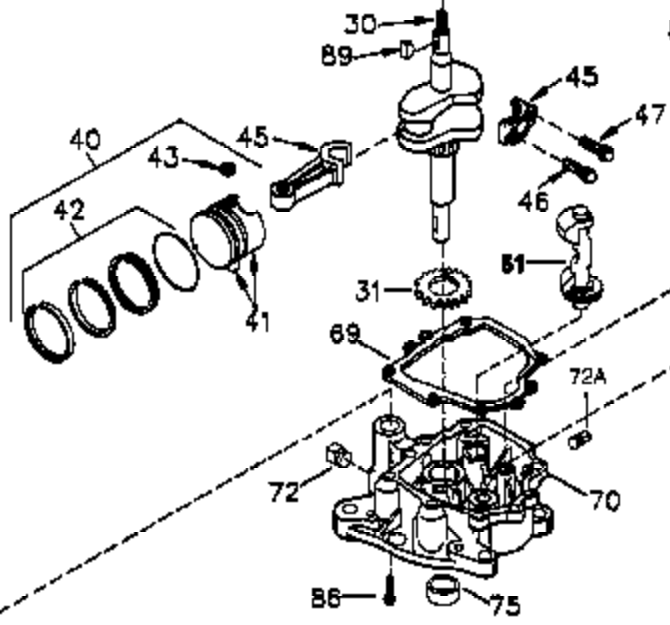

CONTINUED FROM PAGE 2

Ref #	Part Number	Qty	Description
30	36881	1	Crankshaft
31	35327	1	Counterbalance Gear
40	40011	1	Piston, Pin & Ring Set (Std.)
40	40012	1	Piston, Pin & Ring Set (.010" OS)
41	40009	1	Piston & Pin Ass'y. (Std.) (Incl. 43)
41	40010	1	Piston & Pin Ass'y. (.010" OS) (Incl. 43)
42	40013	1	Ring Set (Std.)
42	40014	1	Ring Set (.010" OS)
43	27888	2	Piston Pin Retaining Ring
45	36897	1	Connecting Rod Ass'y. (Incl. 47)
47	651033	2	Connecting Rod Bolt
48	34034	2	Valve Lifter
50	35381	1	Camshaft (MCR)
51	35747A	1	Counterbalance Weight
52	31356	1	Oil Pump Ass'y.
69	35317	1	* Mounting Flange Gasket
70	35711A	1	Mounting Flange (Incl. 72,75,80 & 81)
72	31927	1	Oil Drain Plug
75	35319	1	Oil Seal
80	35783	1	Governor Shaft
81	30590A	2	Washer
82	35378	1	Governor Gear Ass'y. (Incl. 81)
83	30588A	1	Governor Spool
84	29193	2	Retaining Ring
86	650833	7	Screw, 1/4-20 x 1-3/16"
88	31707A	1	Spacer (Incl. 81)
89	32589	1	Flywheel Key
123	33261	1	Intake Pipe Brace
124	651031	3	Screw 1/4-20 x 9/16"
178	29752	2	Nut & Lock Washer, 1/4-28
182	30088A	2	Screw 1/4-28 x 1"
184	33263	1	* Carburetor To Intake Pipe Gasket
185	34926	1	Intake Pipe
223	650378	2	Screw, Torx T-30, 5/16-18 x 1-1/8"
224	27915A	1	* Intake Pipe Gasket
234	650825	2	Nut & Lock Washer, 1/4-20
238	650834	2	Screw 10-32 x 1-17/32"
239	33629	1	* Air Cleaner Gasket
240	35538B	1	Air Cleaner Body (Incl. 239)
245A	35404	1	Air Cleaner Filter
245	35403	1	Air Cleaner Filter (Incl. 234)
250	35961	1	Air Cleaner Cover
251	650886	2	Wing Nut, 1/4-20
305	35574	1	Oil Fill Tube
307	35499	1	"O" Ring
308	35437	1	Fill Tube Clip
310	35576	1	Oil Dipstick
380	640126	1	Carburetor (Incl. 184)
400	36450B	1	* Gasket Set (Incl. items marked PK i n notes) Incl. part #'s 27272A (1), 27896A (2), 27915A (1), 29673 (1), 33263 (1), 33629 (1), 34698A (1), 35262A (1), 35317 (1), 36448 (1)
420	730225	1	SAE 30 4-Cycle Engine Oil (Quart)