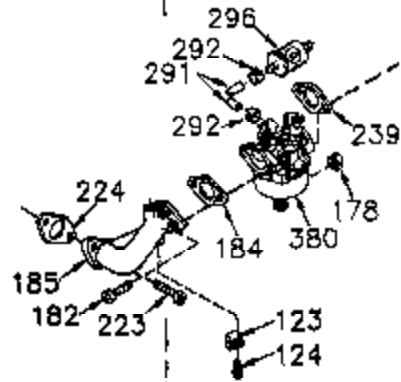

CONTINUED FROM PAGE 2

Ref #	Part Number	Qty	Description
30	36881	1	Crankshaft
31	35327	1	Counterbalance Gear
40	40011	1	Piston, Pin & Ring Set (Std.)
40	40012	1	Piston, Pin & Ring Set (.010" OS)
41	40009	1	Piston & Pin Ass'y. (Std.) (Incl. 43)
41	40010	1	Piston & Pin Ass'y. (.010" OS) (Incl. 43)
42	40013	1	Ring Set (Std.)
42	40014	1	Ring Set (.010" OS)
43	27888	2	Piston Pin Retaining Ring
45	36897	1	Connecting Rod Ass'y. (Incl. 47)
47	651033	2	Connecting Rod Bolt
48	34034	2	Valve Lifter
50	35381	1	Camshaft (MCR)
51	35747A	1	Counterbalance Weight
52	31356	1	Oil Pump Ass'y.
69	35317	1	* Mounting Flange Gasket
70	35711A	1	Mounting Flange (Incl. 72,75,80 & 81)
72	31927	1	Oil Drain Plug
75	35319	1	Oil Seal
80	35783	1	Governor Shaft
81	30590A	2	Washer
82	35378	1	Governor Gear Ass'y. (Incl. 81)
83	30588A	1	Governor Spool
84	29193	2	Retaining Ring
86	650833	7	Screw, 1/4-20 x 1-3/16"
88	31707A	1	Spacer (Incl. 81)
89	32589	1	Flywheel Key
123	33261	1	Intake Pipe Brace
124	651031	3	Screw 1/4-20 x 9/16"
178	29752	2	Nut & Lock Washer, 1/4-28
182	30088A	2	Screw 1/4-28 x 1"
184	33263	1	* Carburetor To Intake Pipe Gasket
185	34926	1	Intake Pipe
223	650378	2	Screw, Torx T-30, 5/16-18 x 1-1/8"
224	27915A	1	* Intake Pipe Gasket
234	650825	2	Nut & Lock Washer, 1/4-20
238	650834	2	Screw 10-32 x 1-17/32"
239	33629	1	* Air Cleaner Gasket
240	35538B	1	Air Cleaner Body (Incl. 239)
245A	35404	1	Air Cleaner Filter
245	35403	1	Air Cleaner Filter (Incl. 234)
250	35961	1	Air Cleaner Cover
251	650886	2	Wing Nut, 1/4-20
305	35574	1	Oil Fill Tube
307	35499	1	"O" Ring
308	35437	1	Fill Tube Clip
310	35576	1	Oil Dipstick
380	640126	1	Carburetor (Incl. 184)
400	36450B	1	* Gasket Set (Incl. items marked PK i n notes) Incl. part #'s 27272A (1), 27896A (2), 27915A (1), 29673 (1), 33263 (1), 33629 (1), 34698A (1), 35262A (1), 35317 (1), 36448 (1)
420	730225	1	SAE 30 4-Cycle Engine Oil (Quart)