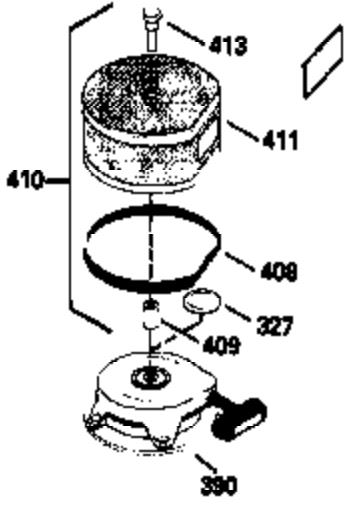

Ref #	Part Number	Qty	Description
420	730225	1	SAE 30 4-Cycle Engine Oil (Quart)

**MUFFLER (QUIET)
 (OPTIONAL)**

**OPTIONAL SPARK
 ARRESTOR**

**DEBRIS SCREEN KIT
 (OPTIONAL)**

Ref #	Part Number	Qty	Description
16	36494	1	Governor Lever
19A	36495	1	Extension Spring
92	650880	1	Lock Washer
93	650881	1	Flywheel Nut
186	33860	1	Governor Link
203	36482	1	Compression Spring
204	651019	1	Screw, Torx T-10, 6-32 x 41/64"
209	650902	2	Screw, 10-32 x 7/16"
210	27793	2	Conduit Clip
211	28942	1	Screw, 10-32 x 3/8"
260	36292	1	Blower Housing
261	650788	2	Screw, 5/16-18 x 3/4"
262	29747B	2	Screw, Torx T-40, 5/16-24 x 21/32"
263	35963	1	Trim Ring
277	650729	2	Screw, 5/16-18 x 3-3/16"
314	650873	2	Screw, 1/4-20 x 3/4"
321	611161	1	Diode
322	610921	1	Connector Body
323	610922	1	Terminal
326	36210	1	Starter Plug
347	650949	3	Screw, 10-32 x 9/16
348	35426	1	Remote Choke Bracket
349	650767		Screw, 8-32 x 27/64"
416	34479A	1	Spark Arrestor Screen Kit (Optional)