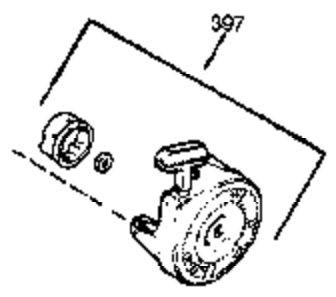

Ref #	Part Number	Qty	Description
420	730225	1	SAE 30 4-Cycle Engine Oil (Quart)

**MUFFLER (QUIET)
 (OPTIONAL)**

**OPTIONAL SPARK
 ARRESTOR**

**DEBRIS SCREEN KIT
 (OPTIONAL)**

Ref #	Part Number	Qty	Description
16	36494	1	Governor Lever
19A	36495	1	Extension Spring
92	650880	1	Lock Washer
93	650881	1	Flywheel Nut
186	33860	1	Governor Link
203	36482	1	Compression Spring
204	651019	1	Screw, Torx T-10, 6-32 x 41/64"
209	650902	2	Screw, 10-32 x 7/16"
210	27793	2	Conduit Clip
211	28942	1	Screw, 10-32 x 3/8"
260	36292	1	Blower Housing
261	650788	2	Screw, 5/16-18 x 3/4"
262	29747B	2	Screw, Torx T-40, 5/16-24 x 21/32"
263	35963	1	Trim Ring
277	650729	2	Screw, 5/16-18 x 3-3/16"
314	650873	2	Screw, 1/4-20 x 3/4"
321	611161	1	Diode
322	610921	1	Connector Body
323	610922	1	Terminal
326	36210	1	Starter Plug
347	650949	3	Screw, 10-32 x 9/16
348	35426	1	Remote Choke Bracket
349	650767		Screw, 8-32 x 27/64"
416	34479A	1	Spark Arrestor Screen Kit (Optional)