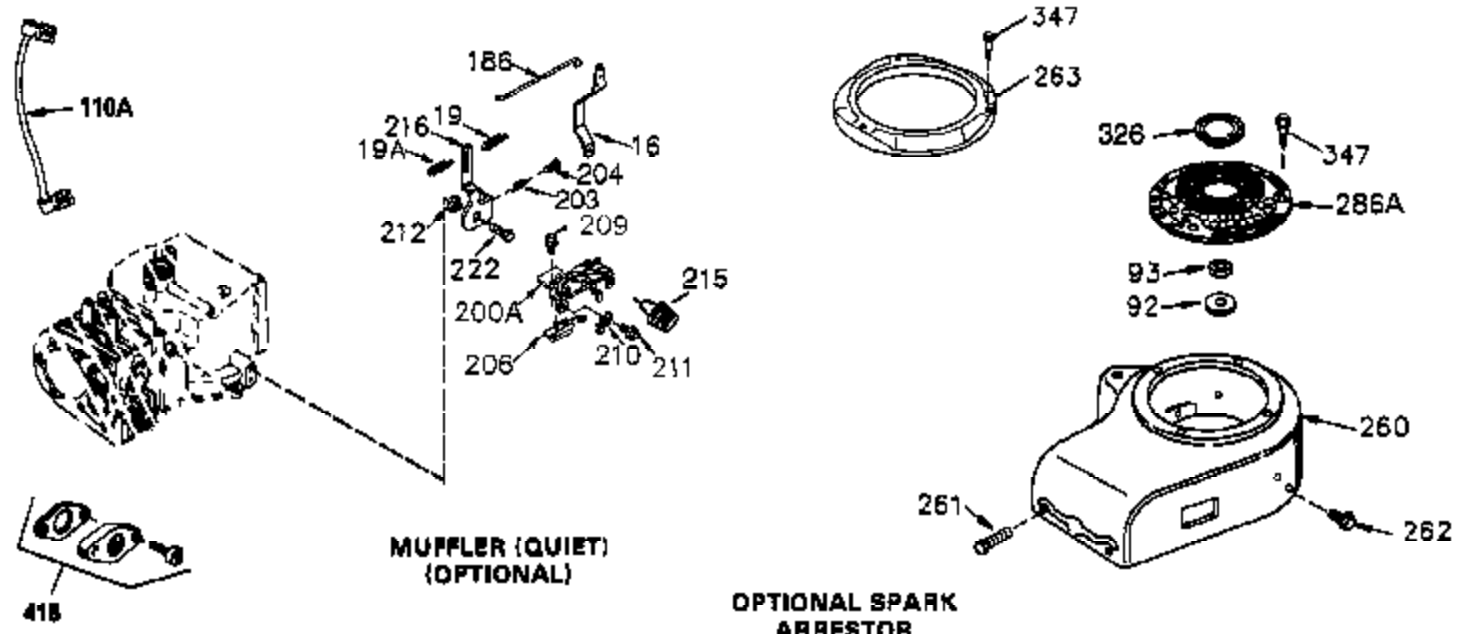

Ref #	Part Number	Qty	Description
260	33635C	1	Blower Housing
261	650788	2	Screw 5/16-18 x 3/4"
262	29747B	2	Screw Torx T-40, 5/16-24 x 21/32"
264	650802	1	Screw 1/4-20 x 5/8"
265	33272C	1	Cylinder Head Cover
275	35085A	1	Muffler
276	31588	1	Locking Plate
277	650729	2	Screw 5/16-18 x 3-3/16"
285	35985B	1	Starter Cup
287	29752	4	Nut & Lockwasher, 1/4-28
290	30705	1	Fuel Line
291	29774	1	Fuel Line
292	26460	4	Fuel Line Clamp
295	35857	1	Fuel Shut-Off Valve
298	28763	2	Screw, 10-32 x 35/64"
300	33583B	1	Fuel Tank (Incl. 292, 298 & 301)
301	36246	1	Fuel Cap
314	650873	2	Screw 1/4-20 x 3/4"
315	611113	1	Alternator Coil (3 Amp)(Incl. 321, 322 & 323)
321	611161	1	Diode
322	610921	1	Connector Body
323	610922	2	Female Terminal
324	33177	1	Terminal
325B	27275	1	Wire Clip
325A	34246	1	Wire Clip
327	35392	1	Starter Plug
361	650990	4	Screw Torx T-30, 5/16-18 x 15/32"
370A	35274	1	Oil Instruction Decal
370	36261	1	Instruction Decal
390	590704	1	Rewind Starter
395	36680	1	Electric Starter Motor (12 Volt)

Ref #	Part Number	Qty	Description
420	730225	1	SAE 30 4-Cycle Engine Oil (Quart)

**OPTIONAL SPARK
ARRESTOR**

**DEBRIS SCREEN KIT
(OPTIONAL)**

Ref #	Part Number	Qty	Description
16	36494	1	Governor Lever
19A	36495	1	Extension Spring
64	650990	1	Screw Torx T-30, 5/16-18 x 15/32"
92	650880	1	Flywheel Washer
93	650881	1	Flywheel Nut
186	33860	1	Governor Link
203	36482	1	Compression Spring
204	650777	1	Screw, 6-32 x 21/32"
209	650902	2	Screw, 10-32 x 7/16"
210	27793	1	Conduit Clip
211	28942	1	Screw, 10-32 x 3/8"
260	33635C	1	Blower Housing
261	650788	2	Screw 5/16-18 x 3/4"
262	29747B	2	Screw Torx T-40, 5/16-24 x 21/32"
277	650729	2	Screw 5/16-18 x 3-3/16"
314	650873	2	Screw 1/4-20 x 3/4"
321	611161	1	Diode
322	610921	1	Connector Body
323	610922	2	Female Terminal
327	35392	1	Starter Plug
330	34393	1	Alternator Cord
390	590704	1	Rewind Starter