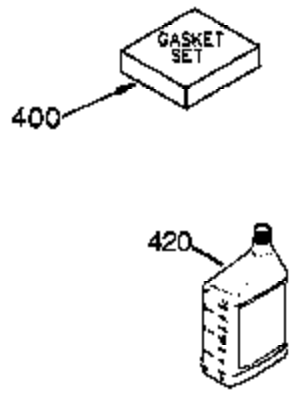

CONTINUED FROM PAGE 2

Ref #	Part Number	Qty	Description
30	35746B	1	Crankshaft
31	35327	1	Counterbalance Gear
40	34552	1	Piston, Pin & Ring Set (Std.)
40	34553	1	Piston, Pin & Ring Set (.010" OS)
40	34554	1	Piston, Pin & Ring Set (.020" OS)
41	34329A	1	Piston & Pin Ass'y. (Std.) (Incl. 43)
41	34330A	1	Piston & Pin Ass'y. (.010" OS) (Incl. 43)
41	34331A	1	Piston & Pin Ass'y. (.020" OS) (Incl. 43)
42	34332	1	Ring Set (Std.)
42	34333	1	Ring Set (.010" OS)
42	34334	1	Ring Set (.020" OS)
43	27888	2	Piston Pin Retaining Ring
45	36897	1	Connecting Rod Ass'y. (Incl. 47)
47	651033	2	Connecting Rod Bolt
48	34034	2	Valve Lifter
50	35381	1	Camshaft (MCR)
51	35747A	1	Counterbalance Weight
52	31356	1	Oil Pump Ass'y.
64	650990	1	Screw Torx T-30, 5/16-18 x 15/32"
69	35317	1	* Mounting Flange Gasket
70	35711A	1	Mounting Flange (Incl. 72, 75, & 80)
72	31927	1	Oil Drain Plug
75	35319	1	Oil Seal
80	35783	1	Governor Shaft
81	30590A	2	Washer
82	35378	1	Governor Gear Ass'y. (Incl. 81)
83	30588A	1	Governor Spool
84	29193	2	Retaining Ring
86	650833	7	Screw, 1/4-20 x 1-3/16"
88	31707A	1	Spacer (Incl. 81)
89	32589	1	Flywheel Key
123	33261	1	Intake Pipe Bracket
124	651031	3	Screw 1/4-20 x 9/16"
178	29752	2	Nut & Lock Washer, 1/4-28
182	30088A	2	Screw, 1/4-28 x 1"
184	33263	1	* Carburetor To Intake Pipe Gasket
185	34926	1	Intake Pipe
223	650378	2	Screw Torx T-30, 5/16-18 x 1-1/8"
224	27915A	1	* Intake Pipe Gasket
234	650825	2	Nut & Lock Washer, 1/4-20
238	650834	2	Screw, 10-32 x 1-17/32"
239	33629	1	* Air Cleaner Gasket
240	35538B	1	Air Cleaner Body (Incl. 239)
245	35403	1	Air Cleaner Filter (Incl. 234)
245A	35404	1	Air Cleaner Filter
250	35961	1	Air Cleaner Cover
251	650886	2	Wing Nut 1/4-20
291	29774	1	Fuel Line
292	26460	4	Fuel Line Clamp
305	35574	1	Oil Fill Tube
307	35499	1	"O" Ring
308	35437	1	Fill Tube Clip
310	35576	1	Oil Dipstick
380	632677	1	Carburetor (Incl. 184)
400	36450B	1	* Gasket Set (Incl. items marked PK in notes) Incl. part #'s 27272A (1), 27896A (2), 27915A (1), 29673 (1), 33263 (1), 33629 (1), 34698A (1), 35262A (1), 35317 (1), 36448 (1)