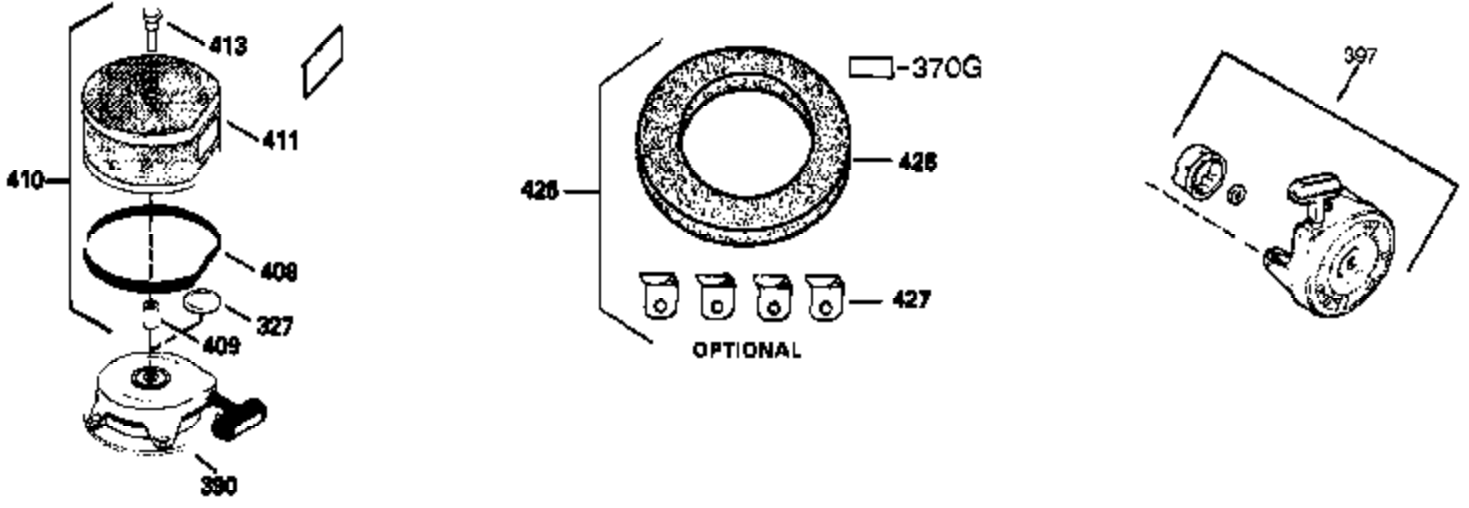

Ref #	Part Number	Qty	Description
420	730225	1	SAE 30 4-Cycle Engine Oil (Quart)

**OPTIONAL SPARK
ARRESTOR**

**DEBRIS SCREEN KIT
(OPTIONAL)**

Ref #	Part Number	Qty	Description
16	36494	1	Governor Lever
19A	36495	1	Extension Spring
64	650990	1	Screw Torx T-30, 5/16-18 x 15/32"
92	650880	1	Flywheel Washer
93	650881	1	Flywheel Nut
186	33860	1	Governor Link
203	36482	1	Compression Spring
204	650777	1	Screw, 6-32 x 21/32"
209	650902	2	Screw, 10-32 x 7/16"
210	27793	1	Conduit Clip
211	28942	1	Screw, 10-32 x 3/8"
260	33635C	1	Blower Housing
261	650788	2	Screw 5/16-18 x 3/4"
262	29747B	2	Screw Torx T-40, 5/16-24 x 21/32"
277	650729	2	Screw 5/16-18 x 3-3/16"
314	650873	2	Screw 1/4-20 x 3/4"
321	611161	1	Diode
322	610921	1	Connector Body
323	610922	2	Female Terminal
327	35392	1	Starter Plug
330	34393	1	Alternator Cord
390	590704	1	Rewind Starter