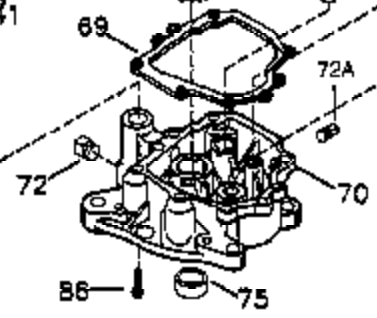

CONTINUED FROM PAGE 2

Ref #	Part Number	Qty	Description
30	35746B	1	Crankshaft
31	35327	1	Counterbalance Gear
40	34552	1	Piston, Pin & Ring Set (Std.)
40	34553	1	Piston, Pin & Ring Set (.010" OS)
40	34554	1	Piston, Pin & Ring Set (.020" OS)
41	34329A	1	Piston & Pin Ass'y. (Std.) (Incl. 43)
41	34330A	1	Piston & Pin Ass'y. (.010" OS) (Incl. 43)
41	34331A	1	Piston & Pin Ass'y. (.020" OS) (Incl. 43)
42	34332	1	Ring Set (Std.)
42	34333	1	Ring Set (.010" OS)
42	34334	1	Ring Set (.020" OS)
43	27888	2	Piston Pin Retaining Ring
45	36897	1	Connecting Rod Ass'y. (Incl. 47)
47	651033	2	Connecting Rod Bolt
48	34034	2	Valve Lifter
50	35381	1	Camshaft (MCR)
51	35747A	1	Counterbalance Weight
52	31356	1	Oil Pump Ass'y.
64	650990	1	Screw Torx T-30, 5/16-18 x 15/32"
69	35317	1	* Mounting Flange Gasket
70	35711A	1	Mounting Flange (Incl. 72, 75, & 80)
72	31927	1	Oil Drain Plug
75	35319	1	Oil Seal
80	35783	1	Governor Shaft
81	30590A	2	Washer
82	35378	1	Governor Gear Ass'y. (Incl. 81)
83	30588A	1	Governor Spool
84	29193	2	Retaining Ring
86	650833	7	Screw, 1/4-20 x 1-3/16"
88	31707A	1	Spacer (Incl. 81)
89	32589	1	Flywheel Key
123	33261	1	Intake Pipe Bracket
124	651031	3	Screw 1/4-20 x 9/16"
178	29752	2	Nut & Lock Washer, 1/4-28
182	30088A	2	Screw, 1/4-28 x 1"
184	33263	1	* Carburetor To Intake Pipe Gasket
185	34926	1	Intake Pipe
223	650378	2	Screw Torx T-30, 5/16-18 x 1-1/8"
224	27915A	1	* Intake Pipe Gasket
234	650825	2	Nut & Lock Washer, 1/4-20
238	650834	2	Screw, 10-32 x 1-17/32"
239	33629	1	* Air Cleaner Gasket
240	35538B	1	Air Cleaner Body (Incl. 239)
245	35403	1	Air Cleaner Filter (Incl. 234)
245A	35404	1	Air Cleaner Filter
250	35961	1	Air Cleaner Cover
251	650886	2	Wing Nut 1/4-20
291	29774	1	Fuel Line
292	26460	4	Fuel Line Clamp
305	35574	1	Oil Fill Tube
307	35499	1	"O" Ring
308	35437	1	Fill Tube Clip
310	35576	1	Oil Dipstick
380	632677	1	Carburetor (Incl. 184)
400	36450B	1	* Gasket Set (Incl. items marked PK in notes) Incl. part #'s 27272A (1), 27896A (2), 27915A (1), 29673 (1), 33263 (1), 33629 (1), 34698A (1), 35262A (1), 35317 (1), 36448 (1)