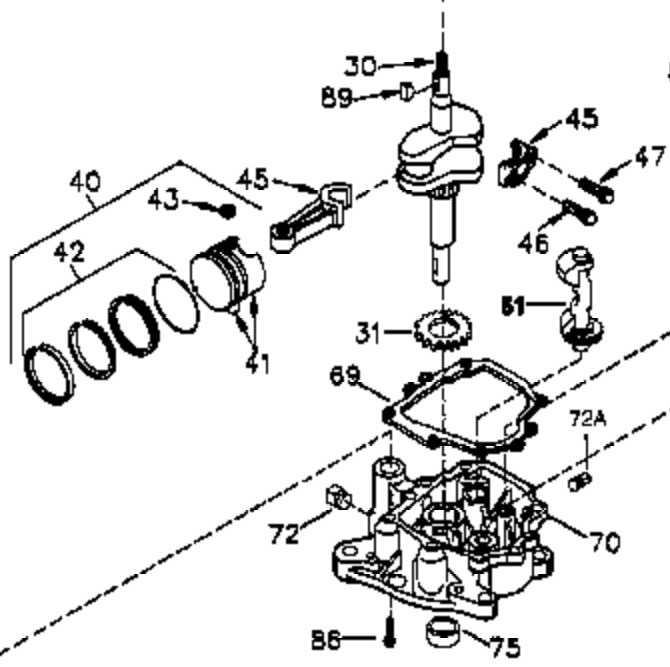

CONTINUED FROM PAGE 2

Ref #	Part Number	Qty	Description
30	35746B	1	Crankshaft
31	35327	1	Counterbalance Gear
40	34552	1	Piston, Pin & Ring Set (Std.)
40	34553	1	Piston, Pin & Ring Set (.010" OS)
40	34554	1	Piston, Pin & Ring Set (.020" OS)
41	34329A	1	Piston & Pin Ass'y. (Std.) (Incl. 43)
41	34330A	1	Piston & Pin Ass'y. (.010" OS) (Incl. 43)
41	34331A	1	Piston & Pin Ass'y. (.020" OS) (Incl. 43)
42	34332	1	Ring Set (Std.)
42	34333	1	Ring Set (.010" OS)
42	34334	1	Ring Set (.020" OS)
43	27888	2	Piston Pin Retaining Ring
45	36897	1	Connecting Rod Ass'y. (Incl. 47)
47	651033	2	Connecting Rod Bolt
48	34034	2	Valve Lifter
50	35381	1	Camshaft (MCR)
51	35747A	1	Counterbalance Weight
52	31356	1	Oil Pump Ass'y.
64	650990	1	Screw Torx T-30, 5/16-18 x 15/32"
69	35317	1	* Mounting Flange Gasket
70	35711A	1	Mounting Flange (Incl. 72, 75, & 80)
72	31927	1	Oil Drain Plug
75	35319	1	Oil Seal
80	35783	1	Governor Shaft
81	30590A	2	Washer
82	35378	1	Governor Gear Ass'y. (Incl. 81)
83	30588A	1	Governor Spool
84	29193	2	Retaining Ring
86	650833	7	Screw, 1/4-20 x 1-3/16"
88	31707A	1	Spacer (Incl. 81)
89	32589	1	Flywheel Key
123	33261	1	Intake Pipe Bracket
124	651031	3	Screw 1/4-20 x 9/16"
178	29752	2	Nut & Lock Washer, 1/4-28
182	30088A	2	Screw, 1/4-28 x 1"
184	33263	1	* Carburetor To Intake Pipe Gasket
185	34926	1	Intake Pipe
223	650378	2	Screw Torx T-30, 5/16-18 x 1-1/8"
224	27915A	1	* Intake Pipe Gasket
234	650825	2	Nut & Lock Washer, 1/4-20
238	650834	2	Screw, 10-32 x 1-17/32"
239	33629	1	* Air Cleaner Gasket
240	35538B	1	Air Cleaner Body (Incl. 239)
245	35403	1	Air Cleaner Filter (Incl. 234)
245A	35404	1	Air Cleaner Filter
250	35961	1	Air Cleaner Cover
251	650886	2	Wing Nut 1/4-20
291	29774	1	Fuel Line
292	26460	4	Fuel Line Clamp
305	35574	1	Oil Fill Tube
307	35499	1	"O" Ring
308	35437	1	Fill Tube Clip
310	35576	1	Oil Dipstick
380	632677	1	Carburetor (Incl. 184)
400	36450B	1	* Gasket Set (Incl. items marked PK in notes) Incl. part #'s 27272A (1), 27896A (2), 27915A (1), 29673 (1), 33263 (1), 33629 (1), 34698A (1), 35262A (1), 35317 (1), 36448 (1)