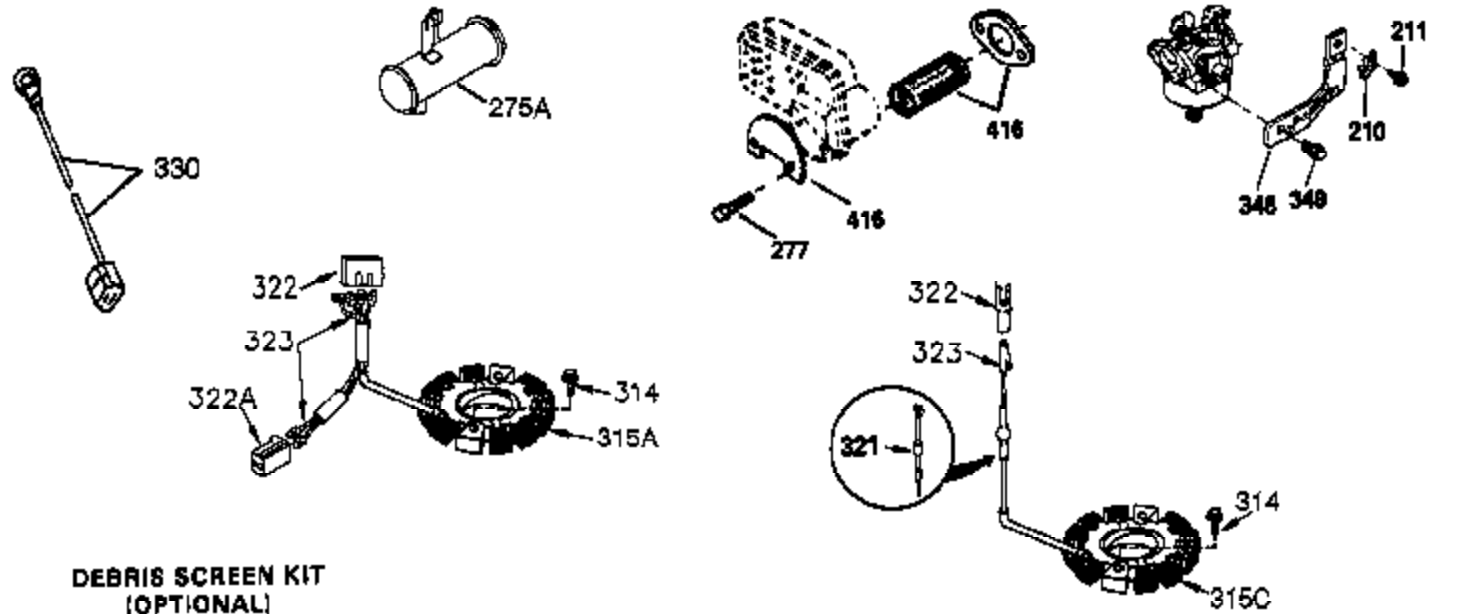

Ref #	Part Number	Qty	Description
420	730225	1	SAE 30 4-Cycle Engine Oil (Quart)

**OPTIONAL SPARK
ARRESTOR**

**DEBRIS SCREEN KIT
(OPTIONAL)**

Ref #	Part Number	Qty	Description
16	36494	1	Governor Lever
19A	36495	1	Extension Spring
64	650990	1	Screw Torx T-30, 5/16-18 x 15/32"
92	650880	1	Flywheel Washer
93	650881	1	Flywheel Nut
186	33860	1	Governor Link
203	36482	1	Compression Spring
204	650777	1	Screw, 6-32 x 21/32"
209	650902	2	Screw, 10-32 x 7/16"
210	27793	1	Conduit Clip
211	28942	1	Screw, 10-32 x 3/8"
260	33635C	1	Blower Housing
261	650788	2	Screw 5/16-18 x 3/4"
262	29747B	2	Screw Torx T-40, 5/16-24 x 21/32"
277	650729	2	Screw 5/16-18 x 3-3/16"
314	650873	2	Screw 1/4-20 x 3/4"
321	611161	1	Diode
322	610921	1	Connector Body
323	610922	2	Female Terminal
327	35392	1	Starter Plug
330	34393	1	Alternator Cord
390	590704	1	Rewind Starter