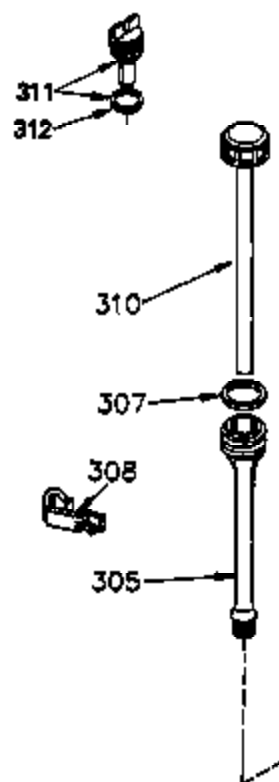

CONTINUED FROM PAGE 2

Ref #	Part Number	Qty	Description
30	35746B	1	Crankshaft
31	35327	1	Counterbalance Gear
40	34552	1	Piston, Pin & Ring Set (Std.)
40	34553	1	Piston, Pin & Ring Set (.010" OS)
40	34554	1	Piston, Pin & Ring Set (.020" OS)
41	34329A	1	Piston & Pin Ass'y. (Std.) (Incl. 43)
41	34330A	1	Piston & Pin Ass'y. (.010" OS) (Incl. 43)
41	34331A	1	Piston & Pin Ass'y. (.020" OS) (Incl. 43)
42	34332	1	Ring Set (Std.)
42	34333	1	Ring Set (.010" OS)
42	34334	1	Ring Set (.020" OS)
43	27888	2	Piston Pin Retaining Ring
45	36897	1	Connecting Rod Ass'y. (Incl. 47)
47	651033	2	Connecting Rod Bolt
48	34034	2	Valve Lifter
50	35381	1	Camshaft (MCR)
51	35747A	1	Counterbalance Weight
52	31356	1	Oil Pump Ass'y.
64	650990	1	Screw Torx T-30, 5/16-18 x 15/32"
69	35317	1	* Mounting Flange Gasket
70	35711A	1	Mounting Flange (Incl. 72, 75, & 80)
72	31927	1	Oil Drain Plug
75	35319	1	Oil Seal
80	35783	1	Governor Shaft
81	30590A	2	Washer
82	35378	1	Governor Gear Ass'y. (Incl. 81)
83	30588A	1	Governor Spool
84	29193	2	Retaining Ring
86	650833	7	Screw, 1/4-20 x 1-3/16"
88	31707A	1	Spacer (Incl. 81)
89	32589	1	Flywheel Key
123	33261	1	Intake Pipe Bracket
124	651031	3	Screw 1/4-20 x 9/16"
178	29752	2	Nut & Lock Washer, 1/4-28
182	30088A	2	Screw, 1/4-28 x 1"
184	33263	1	* Carburetor To Intake Pipe Gasket
185	34926	1	Intake Pipe
223	650378	2	Screw Torx T-30, 5/16-18 x 1-1/8"
224	27915A	1	* Intake Pipe Gasket
234	650825	2	Nut & Lock Washer, 1/4-20
238	650834	2	Screw, 10-32 x 1-17/32"
239	33629	1	* Air Cleaner Gasket
240	35538B	1	Air Cleaner Body (Incl. 239)
245	35403	1	Air Cleaner Filter (Incl. 234)
245A	35404	1	Air Cleaner Filter
250	35961	1	Air Cleaner Cover
251	650886	2	Wing Nut 1/4-20
291	29774	1	Fuel Line
292	26460	4	Fuel Line Clamp
305	35574	1	Oil Fill Tube
307	35499	1	"O" Ring
308	35437	1	Fill Tube Clip
310	35576	1	Oil Dipstick
380	632677	1	Carburetor (Incl. 184)
400	36450B	1	* Gasket Set (Incl. items marked PK in notes) Incl. part #'s 27272A (1), 27896A (2), 27915A (1), 29673 (1), 33263 (1), 33629 (1), 34698A (1), 35262A (1), 35317 (1), 36448 (1)