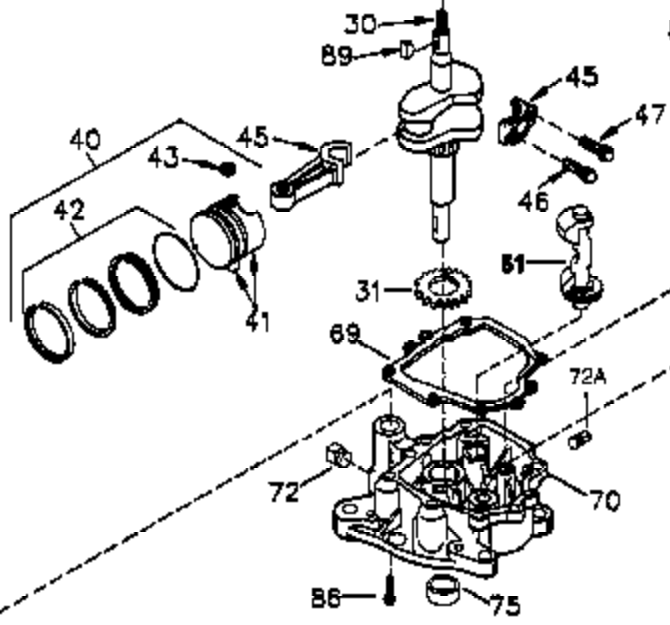

CONTINUED FROM PAGE 2

Ref #	Part Number	Qty	Description
30	35802A	1	Crankshaft
31	35327	1	Counterbalance Gear
40	34552	1	Piston, Pin & Ring Set (Std.)
40	34553	1	Piston, Pin & Ring Set (.010" OS)
40	34554	1	Piston, Pin & Ring Set (.020" OS)
41	34329A	1	Piston & Pin Ass'y. (Std.) (Incl. 43)
41	34330A	1	Piston & Pin Ass'y. (.010" OS) (Incl. 43)
41	34331A	1	Piston & Pin Ass'y. (.020" OS) (Incl. 43)
42	34332	1	Ring Set (Std.)
42	34333	1	Ring Set (.010" OS)
42	34334	1	Ring Set (.020" OS)
43	27888	2	Piston Pin Retaining Ring
45	35373A	1	Connecting Rod Ass'y. (Incl. 46 & 47)
46	650908	1	Connecting Rod Bolt
47	650882	1	Connecting Rod Bolt
48	34034	2	Valve Lifter
50	35381	1	Camshaft (MCR)
51	35747A	1	Counterbalance Weight
52	31356	1	Oil Pump Ass'y.
69	35317	1	* Mounting Flange Gasket
70	35711A	1	Mounting Flange (Incl. 72,75,80 & 81)
72	31927	1	Oil Drain Plug
75	35319	1	Oil Seal
80	35783	1	Governor Shaft
81	30590A	2	Washer
82	35378	1	Governor Gear Ass'y. (Incl. 81)
83	30588A	1	Governor Spool
84	29193	2	Retaining Ring
86	650833	7	Screw, 1/4-20 x 1-3/16"
88	31707A	1	Spacer (Incl. 81)
89	32589	1	Flywheel Key
123	33261	1	Intake Pipe Brace
124	650738	3	Screw, 1/4-20 x 5/8"
178	29752	2	Nut & Lock Washer, 1/4-28
182	30088A	2	Screw, 1/4-28 x 1"
184	33263	1	* Carburetor To Intake Pipe Gasket
185	34926	1	Intake Pipe
223	650378	2	Screw, Torx T-30, 5/16-18 x 1-1/8"
224	27915A	1	* Intake Pipe Gasket
234	650825	2	Nut & Lock Washer, 1/4-20
238	650834	2	Screw, 10-32 x 1-17/32"
239	33629	1	* Air Cleaner Gasket
240	35538B	1	Air Cleaner Body (Incl. 239)
245	35403	1	Air Cleaner Filter (Incl. 324)
250	35961	1	Air Cleaner Cover
251	650886	2	Wing Nut, 1/4-20
292	26460	2	Fuel Line Clamp
305	35574	1	Oil Fill Tube
307	35499	1	"O" Ring
308	35437	1	Fill Tube Clip
310	35576	1	Dipstick
380	632677	1	Carburetor (Incl. 184)
400	36450A	1	* Gasket Set (Incl. items marked PK in notes) Incl. part #'s 27272A (1), 27896A (2), 27915A (1), 29673 (1), 33263 (1), 33629 (1), 34698A (1), 35262A (1), 36448 (1)
420	730225	1	SAE 30 4-Cycle Engine Oil (Quart)