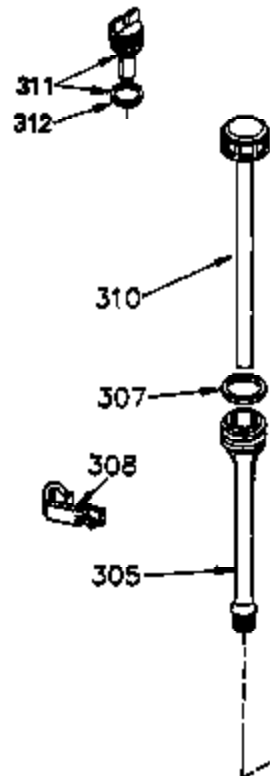

CONTINUED FROM PAGE 2

Ref #	Part Number	Qty	Description
30	35802A	1	Crankshaft
31	35327	1	Counterbalance Gear
40	34552	1	Piston, Pin & Ring Set (Std.)
40	34553	1	Piston, Pin & Ring Set (.010" OS)
40	34554	1	Piston, Pin & Ring Set (.020" OS)
41	34329A	1	Piston & Pin Ass'y. (Std.) (Incl. 43)
41	34330A	1	Piston & Pin Ass'y. (.010" OS) (Incl. 43)
41	34331A	1	Piston & Pin Ass'y. (.020" OS) (Incl. 43)
42	34332	1	Ring Set (Std.)
42	34333	1	Ring Set (.010" OS)
42	34334	1	Ring Set (.020" OS)
43	27888	2	Piston Pin Retaining Ring
45	35373A	1	Connecting Rod Ass'y. (Incl. 46 & 47)
46	650908	1	Connecting Rod Bolt
47	650882	1	Connecting Rod Bolt
48	34034	2	Valve Lifter
50	35381	1	Camshaft (MCR)
51	35747A	1	Counterbalance Weight
52	31356	1	Oil Pump Ass'y.
69	35317	1	* Mounting Flange Gasket
70	35711A	1	Mounting Flange (Incl. 72,75,80 & 81)
72	31927	1	Oil Drain Plug
75	35319	1	Oil Seal
80	35783	1	Governor Shaft
81	30590A	2	Washer
82	35378	1	Governor Gear Ass'y. (Incl. 81)
83	30588A	1	Governor Spool
84	29193	2	Retaining Ring
86	650833	7	Screw, 1/4-20 x 1-3/16"
88	31707A	1	Spacer (Incl. 81)
89	32589	1	Flywheel Key
123	33261	1	Intake Pipe Brace
124	650738	3	Screw, 1/4-20 x 5/8"
178	29752	2	Nut & Lock Washer, 1/4-28
182	30088A	2	Screw, 1/4-28 x 1"
184	33263	1	* Carburetor To Intake Pipe Gasket
185	34926	1	Intake Pipe
223	650378	2	Screw, Torx T-30, 5/16-18 x 1-1/8"
224	27915A	1	* Intake Pipe Gasket
234	650825	2	Nut & Lock Washer, 1/4-20
238	650834	2	Screw, 10-32 x 1-17/32"
239	33629	1	* Air Cleaner Gasket
240	35538B	1	Air Cleaner Body (Incl. 239)
245	35403	1	Air Cleaner Filter (Incl. 324)
250	35961	1	Air Cleaner Cover
251	650886	2	Wing Nut, 1/4-20
292	26460	2	Fuel Line Clamp
305	35574	1	Oil Fill Tube
307	35499	1	"O" Ring
308	35437	1	Fill Tube Clip
310	35576	1	Dipstick
380	632677	1	Carburetor (Incl. 184)
400	36450A	1	* Gasket Set (Incl. items marked PK in notes) Incl. part #'s 27272A (1), 27896A (2), 27915A (1), 29673 (1), 33263 (1), 33629 (1), 34698A (1), 35262A (1), 36448 (1)
420	730225	1	SAE 30 4-Cycle Engine Oil (Quart)