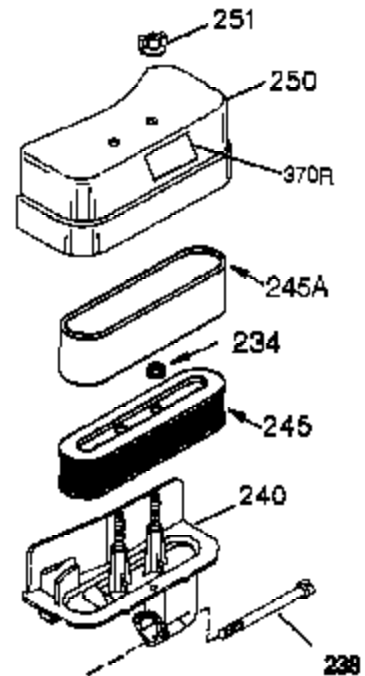

CONTINUED FROM PAGE 2

Ref #	Part Number	Qty	Description
30	35802A	1	Crankshaft
31	35327	1	Counterbalance Gear
40	34552	1	Piston, Pin & Ring Set (Std.)
40	34553	1	Piston, Pin & Ring Set (.010" OS)
40	34554	1	Piston, Pin & Ring Set (.020" OS)
41	34329A	1	Piston & Pin Ass'y. (Std.) (Incl. 43)
41	34330A	1	Piston & Pin Ass'y. (.010" OS) (Incl. 43)
41	34331A	1	Piston & Pin Ass'y. (.020" OS) (Incl. 43)
42	34332	1	Ring Set (Std.)
42	34333	1	Ring Set (.010" OS)
42	34334	1	Ring Set (.020" OS)
43	27888	2	Piston Pin Retaining Ring
45	35373A	1	Connecting Rod Ass'y. (Incl. 46 & 47)
46	650908	1	Connecting Rod Bolt
47	650882	1	Connecting Rod Bolt
48	34034	2	Valve Lifter
50	35381	1	Camshaft (MCR)
51	35747A	1	Counterbalance Weight
52	31356	1	Oil Pump Ass'y.
69	35317	1	* Mounting Flange Gasket
70	35711A	1	Mounting Flange (Incl. 72,75,80 & 81)
72	31927	1	Oil Drain Plug
75	35319	1	Oil Seal
80	35783	1	Governor Shaft
81	30590A	2	Washer
82	35378	1	Governor Gear Ass'y. (Incl. 81)
83	30588A	1	Governor Spool
84	29193	2	Retaining Ring
86	650833	7	Screw, 1/4-20 x 1-3/16"
88	31707A	1	Spacer (Incl. 81)
89	32589	1	Flywheel Key
123	33261	1	Intake Pipe Brace
124	650738	3	Screw, 1/4-20 x 5/8"
178	29752	2	Nut & Lock Washer, 1/4-28
182	30088A	2	Screw, 1/4-28 x 1"
184	33263	1	* Carburetor To Intake Pipe Gasket
185	34926	1	Intake Pipe
223	650378	2	Screw, Torx T-30, 5/16-18 x 1-1/8"
224	27915A	1	* Intake Pipe Gasket
234	650825	2	Nut & Lock Washer, 1/4-20
238	650834	2	Screw, 10-32 x 1-17/32"
239	33629	1	* Air Cleaner Gasket
240	35538B	1	Air Cleaner Body (Incl. 239)
245	35403	1	Air Cleaner Filter (Incl. 324)
250	35961	1	Air Cleaner Cover
251	650886	2	Wing Nut, 1/4-20
292	26460	2	Fuel Line Clamp
305	35574	1	Oil Fill Tube
307	35499	1	"O" Ring
308	35437	1	Fill Tube Clip
310	35576	1	Dipstick
380	632677	1	Carburetor (Incl. 184)
400	36450A	1	* Gasket Set (Incl. items marked PK in notes) Incl. part #'s 27272A (1), 27896A (2), 27915A (1), 29673 (1), 33263 (1), 33629 (1), 34698A (1), 35262A (1), 36448 (1)
420	730225	1	SAE 30 4-Cycle Engine Oil (Quart)