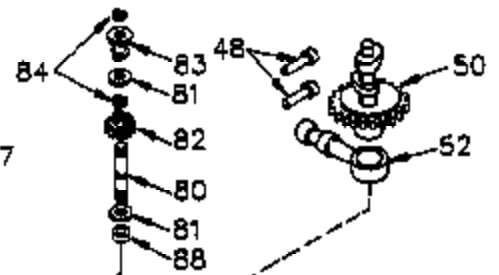

CONTINUED FROM PAGE 2

Ref #	Part Number	Qty	Description
30	35802A	1	Crankshaft
31	35327	1	Counterbalance Gear
40	34552	1	Piston, Pin & Ring Set (Std.)
40	34553	1	Piston, Pin & Ring Set (.010" OS)
40	34554	1	Piston, Pin & Ring Set (.020" OS)
41	34329A	1	Piston & Pin Ass'y. (Std.) (Incl. 43)
41	34330A	1	Piston & Pin Ass'y. (.010" OS) (Incl. 43)
41	34331A	1	Piston & Pin Ass'y. (.020" OS) (Incl. 43)
42	34332	1	Ring Set (Std.)
42	34333	1	Ring Set (.010" OS)
42	34334	1	Ring Set (.020" OS)
43	27888	2	Piston Pin Retaining Ring
45	35373A	1	Connecting Rod Ass'y. (Incl. 46 & 47)
46	650908	1	Connecting Rod Bolt
47	650882	1	Connecting Rod Bolt
48	34034	2	Valve Lifter
50	35381	1	Camshaft (MCR)
51	35747A	1	Counterbalance Weight
52	31356	1	Oil Pump Ass'y.
69	35317	1	* Mounting Flange Gasket
70	35711A	1	Mounting Flange (Incl. 72,75,80 & 81)
72	31927	1	Oil Drain Plug
75	35319	1	Oil Seal
80	35783	1	Governor Shaft
81	30590A	2	Washer
82	35378	1	Governor Gear Ass'y. (Incl. 81)
83	30588A	1	Governor Spool
84	29193	2	Retaining Ring
86	650833	7	Screw, 1/4-20 x 1-3/16"
88	31707A	1	Spacer (Incl. 81)
89	32589	1	Flywheel Key
123	33261	1	Intake Pipe Brace
124	650738	3	Screw, 1/4-20 x 5/8"
178	29752	2	Nut & Lock Washer, 1/4-28
182	30088A	2	Screw, 1/4-28 x 1"
184	33263	1	* Carburetor To Intake Pipe Gasket
185	34926	1	Intake Pipe
223	650378	2	Screw, Torx T-30, 5/16-18 x 1-1/8"
224	27915A	1	* Intake Pipe Gasket
234	650825	2	Nut & Lock Washer, 1/4-20
238	650834	2	Screw, 10-32 x 1-17/32"
239	33629	1	* Air Cleaner Gasket
240	35538B	1	Air Cleaner Body (Incl. 239)
245	35403	1	Air Cleaner Filter (Incl. 324)
250	35961	1	Air Cleaner Cover
251	650886	2	Wing Nut, 1/4-20
292	26460	2	Fuel Line Clamp
305	35574	1	Oil Fill Tube
307	35499	1	"O" Ring
308	35437	1	Fill Tube Clip
310	35576	1	Dipstick
380	632677	1	Carburetor (Incl. 184)
400	36450A	1	* Gasket Set (Incl. items marked PK in notes) Incl. part #'s 27272A (1), 27896A (2), 27915A (1), 29673 (1), 33263 (1), 33629 (1), 34698A (1), 35262A (1), 36448 (1)
420	730225	1	SAE 30 4-Cycle Engine Oil (Quart)