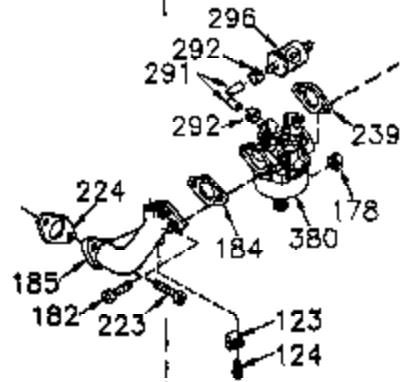

CONTINUED FROM PAGE 2

Ref #	Part Number	Qty	Description
30	35802A	1	Crankshaft
31	35327	1	Counterbalance Gear
40	34552	1	Piston, Pin & Ring Set (Std.)
40	34553	1	Piston, Pin & Ring Set (.010" OS)
40	34554	1	Piston, Pin & Ring Set (.020" OS)
41	34329A	1	Piston & Pin Ass'y. (Std.) (Incl. 43)
41	34330A	1	Piston & Pin Ass'y. (.010" OS) (Incl. 43)
41	34331A	1	Piston & Pin Ass'y. (.020" OS) (Incl. 43)
42	34332	1	Ring Set (Std.)
42	34333	1	Ring Set (.010" OS)
42	34334	1	Ring Set (.020" OS)
43	27888	2	Piston Pin Retaining Ring
45	35373A	1	Connecting Rod Ass'y. (Incl. 46 & 47)
46	650908	1	Connecting Rod Bolt
47	650882	1	Connecting Rod Bolt
48	34034	2	Valve Lifter
50	35381	1	Camshaft (MCR)
51	35747A	1	Counterbalance Weight
52	31356	1	Oil Pump Ass'y.
69	35317	1	* Mounting Flange Gasket
70	35711A	1	Mounting Flange (Incl. 72,75,80 & 81)
72	31927	1	Oil Drain Plug
75	35319	1	Oil Seal
80	35783	1	Governor Shaft
81	30590A	2	Washer
82	35378	1	Governor Gear Ass'y. (Incl. 81)
83	30588A	1	Governor Spool
84	29193	2	Retaining Ring
86	650833	7	Screw, 1/4-20 x 1-3/16"
88	31707A	1	Spacer (Incl. 81)
89	32589	1	Flywheel Key
123	33261	1	Intake Pipe Brace
124	650738	3	Screw, 1/4-20 x 5/8"
178	29752	2	Nut & Lock Washer, 1/4-28
182	30088A	2	Screw, 1/4-28 x 1"
184	33263	1	* Carburetor To Intake Pipe Gasket
185	34926	1	Intake Pipe
223	650378	2	Screw, Torx T-30, 5/16-18 x 1-1/8"
224	27915A	1	* Intake Pipe Gasket
234	650825	2	Nut & Lock Washer, 1/4-20
238	650834	2	Screw, 10-32 x 1-17/32"
239	33629	1	* Air Cleaner Gasket
240	35538B	1	Air Cleaner Body (Incl. 239)
245	35403	1	Air Cleaner Filter (Incl. 324)
250	35961	1	Air Cleaner Cover
251	650886	2	Wing Nut, 1/4-20
292	26460	2	Fuel Line Clamp
305	35574	1	Oil Fill Tube
307	35499	1	"O" Ring
308	35437	1	Fill Tube Clip
310	35576	1	Dipstick
380	632677	1	Carburetor (Incl. 184)
400	36450A	1	* Gasket Set (Incl. items marked PK in notes) Incl. part #'s 27272A (1), 27896A (2), 27915A (1), 29673 (1), 33263 (1), 33629 (1), 34698A (1), 35262A (1), 36448 (1)
420	730225	1	SAE 30 4-Cycle Engine Oil (Quart)