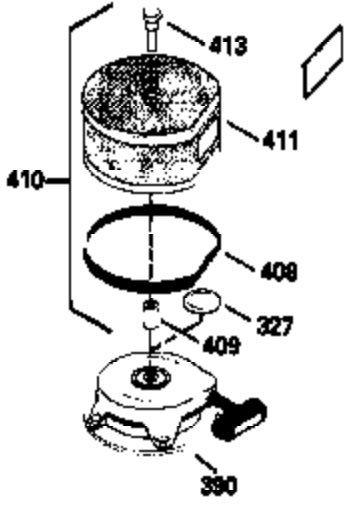

Ref #	Part Number	Qty	Description
260	36266	1	Blower Housing
261	650788	2	Screw, 5/16-18 x 3/4"
262	29747B	2	Screw, Torx T-40, 5/16-24 x 21/32"
264A	650802	1	Screw, 1/4-20 x 5/8"
265	33272B	1	Cylinder Head Cover (Black)
275	34185B	1	Muffler
276	31588	1	Locking Plate
277	650729	2	Screw, 5/16-18 x 3-3/16"
286	35962	1	Cup & Screen
290	30705	1	Fuel Line
292	26460	2	Fuel Line Clamp
298	28763	2	Screw, 10-32 x 35/64"
300	33583B	1	Fuel Tank (Incl. 292, 298 & 301)
301	36246	1	Fuel Cap
314	650873	1	Screw, 1/4-20 x 3/4"
315	611113	1	Alternator Coil (3 Amp)(Incl. 321,322 & 323)
321	611161	1	Diode
322	610921	1	Connector Body
323	610922	1	Terminal
324	33177	1	Terminal
325	34246	1	Wire Clip
325A	27275	1	Wire Clip
361	650990	4	Screw, Torx T-30, 1/4-20 x 15/32"
370A	35274	1	Oil Instruction Decal
370	36261	1	Lubrication Decal
394A	650948	1	Washer
395	35763A	1	Electric Starter Motor (12 Volt)

Ref #	Part Number	Qty	Description
420	730225	1	SAE 30 4-Cycle Engine Oil (Quart)

**MUFFLER (QUIET)
(OPTIONAL)**

**OPTIONAL SPARK
ARRESTOR**

**DEBRIS SCREEN KIT
(OPTIONAL)**

OPTIONAL

Ref #	Part Number	Qty	Description
16	36494	1	Governor Lever
19A	36495	1	Extension Spring
64	650990	1	Screw, Torx T-30, 1/4-20 x 15/32"
92	650880	1	Lock Washer
93	650881	1	Flywheel Nut
186	33860	1	Governor Link
203	36482	1	Compression Spring
204	650777	1	Screw, 6-32 x 21/32"
209	650902	2	Screw, 10-32 x 7/16"
210	27793	1	Conduit Clip
211	28942	1	Screw, 10-32 x 3/8"
260	36266	1	Blower Housing
261	650788	2	Screw, 5/16-18 x 3/4"
262	29747B	2	Screw, Torx T-40, 5/16-24 x 21/32"
263	35963	1	Trim Ring
277	650729	2	Screw, 5/16-18 x 3-3/16"
314	650873	1	Screw, 1/4-20 x 3/4"
321	611161	1	Diode
322	610921	1	Connector Body
323	610922	1	Terminal
326	36210	1	Screen Plug
347	650949	3	Screw, 10-32 x 9/16"