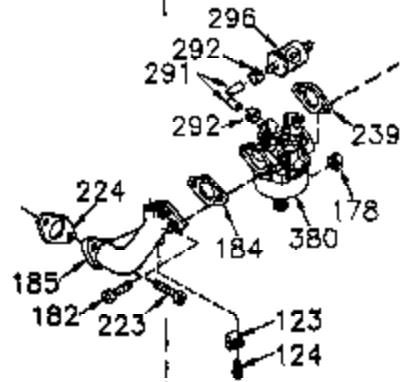

CONTINUED FROM PAGE 2

Ref #	Part Number	Qty	Description
30	35746A	1	Crankshaft
31	35327	1	Counterbalance Gear
40	34552	1	Piston, Pin & Ring Set (Std.)
40	34553	1	Piston, Pin & Ring Set (.010" OS)
40	34554	1	Piston, Pin & Ring Set (.020" OS)
41	34329A	1	Piston & Pin Ass'y. (Std.) (Incl. 43)
41	34330A	1	Piston & Pin Ass'y. (.010" OS) (Incl. 43)
41	34331A	1	Piston & Pin Ass'y. (.020" OS) (Incl. 43)
42	34332	1	Ring Set (Std.)
42	34333	1	Ring Set (.010" OS)
42	34334	1	Ring Set (.020" OS)
43	27888	2	Piston Pin Retaining Ring
45	35373A	1	Connecting Rod Ass'y. (Incl. 46 & 47)
46	650908	1	Connecting Rod Bolt
47	650882	1	Connecting Rod Bolt
48	34034	2	Valve Lifter
50	35381	1	Camshaft (MCR)
51	35747A	1	Counterbalance Weight
52	31356	1	Oil Pump Ass'y.
64	650990	1	Screw, Torx T-30, 1/4-20 x 15/32"
69	35317	1	* Mounting Flange Gasket
70	35711A	1	Mounting Flange (Incl. 72,75,80 & 81)
72A	28483	1	Oil Drain Plug
72	31927	1	Oil Drain Plug
75	35319	1	Oil Seal
80	35783	1	Governor Shaft
81	30590A	2	Washer
82	35378	1	Governor Gear Ass'y. (Incl. 81)
83	30588A	1	Governor Spool
84	29193	2	Retaining Ring
86	650833	8	Screw, 1/4-20 x 1-3/16"
88	31707A	1	Spacer (Incl. 81)
89	32589	1	Flywheel Key
123	33261	1	Intake Pipe Brace
124	650738	3	Screw, 1/4-20 x 5/8"
178	29752	2	Nut & Lock Washer, 1/4-28
182	30088A	2	Screw, 1/4-28 x 1"
184	33263	1	* Carburetor To Intake Pipe Gasket
185	34926	1	Intake Pipe
223	650378	2	Screw, Torx T-30, 5/16-18 x 1-1/8"
224	27915A	1	* Intake Pipe Gasket
234	650825	2	Nut & Lock Washer, 1/4-20
238	650834	2	Screw, 10-32 x 1-17/32"
239	33629	1	* Air Cleaner Gasket
240	35538B	1	Air Cleaner Body (Incl. 239)
245	35403	1	Air Cleaner Filter (Incl. 324)
250	35961	1	Air Cleaner Cover
251	650886	2	Wing Nut, 1/4-20
292	26460	2	Fuel Line Clamp
305	35574	1	Oil Fill Tube
307	35499	1	"O" Ring
308	35437	1	Fill Tube Clip
310	35576	1	Dipstick
380	632677	1	Carburetor (Incl. 184)
400	36450A	1	* Gasket Set (Incl. items marked PK in notes) Incl. part #'s 27272A (1), 27896A (2), 27915A (1), 29673 (1), 33263 (1), 33629 (1), 34698A (1), 35262A (1), 36448 (1)