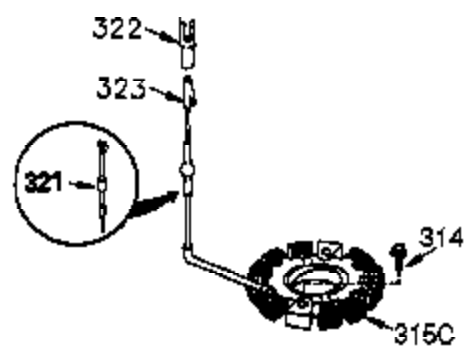

Ref #	Part Number	Qty	Description
420	730225	1	SAE 30 4-Cycle Engine Oil (Quart)

**MUFFLER (QUIET)
(OPTIONAL)**

**OPTIONAL SPARK
ARRESTOR**

**DEBRIS SCREEN KIT
(OPTIONAL)**

OPTIONAL

Ref #	Part Number	Qty	Description
16	36494	1	Governor Lever
19A	36495	1	Extension Spring
64	650990	1	Screw, Torx T-30, 1/4-20 x 15/32"
92	650880	1	Lock Washer
93	650881	1	Flywheel Nut
186	33860	1	Governor Link
203	36482	1	Compression Spring
204	650777	1	Screw, 6-32 x 21/32"
209	650902	2	Screw, 10-32 x 7/16"
210	27793	1	Conduit Clip
211	28942	1	Screw, 10-32 x 3/8"
260	36266	1	Blower Housing
261	650788	2	Screw, 5/16-18 x 3/4"
262	29747B	2	Screw, Torx T-40, 5/16-24 x 21/32"
263	35963	1	Trim Ring
277	650729	2	Screw, 5/16-18 x 3-3/16"
314	650873	1	Screw, 1/4-20 x 3/4"
321	611161	1	Diode
322	610921	1	Connector Body
323	610922	1	Terminal
326	36210	1	Screen Plug
347	650949	3	Screw, 10-32 x 9/16"