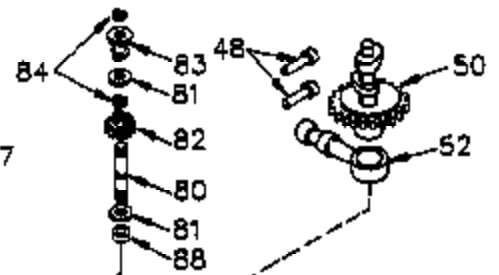

CONTINUED FROM PAGE 2

Ref #	Part Number	Qty	Description
30	35746A	1	Crankshaft
31	35327	1	Counterbalance Gear
40	34552	1	Piston, Pin & Ring Set (Std.)
40	34553	1	Piston, Pin & Ring Set (.010" OS)
40	34554	1	Piston, Pin & Ring Set (.020" OS)
41	34329A	1	Piston & Pin Ass'y. (Std.) (Incl. 43)
41	34330A	1	Piston & Pin Ass'y. (.010" OS) (Incl. 43)
41	34331A	1	Piston & Pin Ass'y. (.020" OS) (Incl. 43)
42	34332	1	Ring Set (Std.)
42	34333	1	Ring Set (.010" OS)
42	34334	1	Ring Set (.020" OS)
43	27888	2	Piston Pin Retaining Ring
45	35373A	1	Connecting Rod Ass'y. (Incl. 46 & 47)
46	650908	1	Connecting Rod Bolt
47	650882	1	Connecting Rod Bolt
48	34034	2	Valve Lifter
50	35381	1	Camshaft (MCR)
51	35747A	1	Counterbalance Weight
52	31356	1	Oil Pump Ass'y.
64	650990	1	Screw, Torx T-30, 1/4-20 x 15/32"
69	35317	1	* Mounting Flange Gasket
70	35711A	1	Mounting Flange (Incl. 72,75,80 & 81)
72A	28483	1	Oil Drain Plug
72	31927	1	Oil Drain Plug
75	35319	1	Oil Seal
80	35783	1	Governor Shaft
81	30590A	2	Washer
82	35378	1	Governor Gear Ass'y. (Incl. 81)
83	30588A	1	Governor Spool
84	29193	2	Retaining Ring
86	650833	8	Screw, 1/4-20 x 1-3/16"
88	31707A	1	Spacer (Incl. 81)
89	32589	1	Flywheel Key
123	33261	1	Intake Pipe Brace
124	650738	3	Screw, 1/4-20 x 5/8"
178	29752	2	Nut & Lock Washer, 1/4-28
182	30088A	2	Screw, 1/4-28 x 1"
184	33263	1	* Carburetor To Intake Pipe Gasket
185	34926	1	Intake Pipe
223	650378	2	Screw, Torx T-30, 5/16-18 x 1-1/8"
224	27915A	1	* Intake Pipe Gasket
234	650825	2	Nut & Lock Washer, 1/4-20
238	650834	2	Screw, 10-32 x 1-17/32"
239	33629	1	* Air Cleaner Gasket
240	35538B	1	Air Cleaner Body (Incl. 239)
245	35403	1	Air Cleaner Filter (Incl. 324)
250	35961	1	Air Cleaner Cover
251	650886	2	Wing Nut, 1/4-20
292	26460	2	Fuel Line Clamp
305	35574	1	Oil Fill Tube
307	35499	1	"O" Ring
308	35437	1	Fill Tube Clip
310	35576	1	Dipstick
380	632677	1	Carburetor (Incl. 184)
400	36450A	1	* Gasket Set (Incl. items marked PK in notes) Incl. part #'s 27272A (1), 27896A (2), 27915A (1), 29673 (1), 33263 (1), 33629 (1), 34698A (1), 35262A (1), 36448 (1)