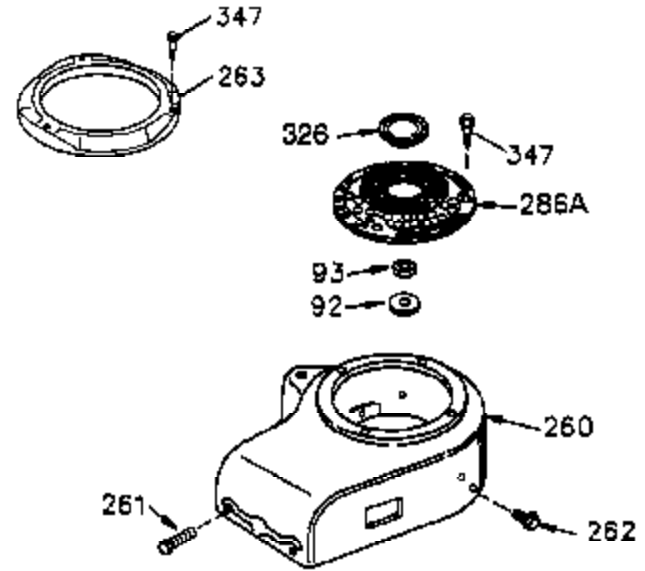

Ref #	Part Number	Qty	Description
420	730225	1	SAE 30 4-Cycle Engine Oil (Quart)

**MUFFLER (QUIET)
(OPTIONAL)**

**OPTIONAL SPARK
ARRESTOR**

**DEBRIS SCREEN KIT
(OPTIONAL)**

OPTIONAL

Ref #	Part Number	Qty	Description
16	36494	1	Governor Lever
19A	36495	1	Extension Spring
64	650990	1	Screw, Torx T-30, 1/4-20 x 15/32"
92	650880	1	Lock Washer
93	650881	1	Flywheel Nut
186	33860	1	Governor Link
203	36482	1	Compression Spring
204	650777	1	Screw, 6-32 x 21/32"
209	650902	2	Screw, 10-32 x 7/16"
210	27793	1	Conduit Clip
211	28942	1	Screw, 10-32 x 3/8"
260	36266	1	Blower Housing
261	650788	2	Screw, 5/16-18 x 3/4"
262	29747B	2	Screw, Torx T-40, 5/16-24 x 21/32"
263	35963	1	Trim Ring
277	650729	2	Screw, 5/16-18 x 3-3/16"
314	650873	1	Screw, 1/4-20 x 3/4"
321	611161	1	Diode
322	610921	1	Connector Body
323	610922	1	Terminal
326	36210	1	Screen Plug
347	650949	3	Screw, 10-32 x 9/16"