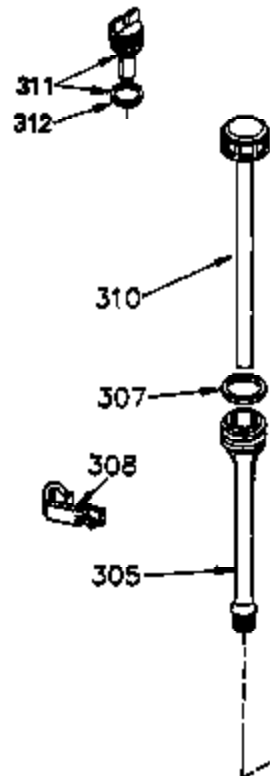

CONTINUED FROM PAGE 2

Ref #	Part Number	Qty	Description
30	35746A	1	Crankshaft
31	35327	1	Counterbalance Gear
40	34552	1	Piston, Pin & Ring Set (Std.)
40	34553	1	Piston, Pin & Ring Set (.010" OS)
40	34554	1	Piston, Pin & Ring Set (.020" OS)
41	34329A	1	Piston & Pin Ass'y. (Std.) (Incl. 43)
41	34330A	1	Piston & Pin Ass'y. (.010" OS) (Incl. 43)
41	34331A	1	Piston & Pin Ass'y. (.020" OS) (Incl. 43)
42	34332	1	Ring Set (Std.)
42	34333	1	Ring Set (.010" OS)
42	34334	1	Ring Set (.020" OS)
43	27888	2	Piston Pin Retaining Ring
45	35373A	1	Connecting Rod Ass'y. (Incl. 46 & 47)
46	650908	1	Connecting Rod Bolt
47	650882	1	Connecting Rod Bolt
48	34034	2	Valve Lifter
50	35381	1	Camshaft (MCR)
51	35747A	1	Counterbalance Weight
52	31356	1	Oil Pump Ass'y.
64	650990	1	Screw, Torx T-30, 1/4-20 x 15/32"
69	35317	1	* Mounting Flange Gasket
70	35711A	1	Mounting Flange (Incl. 72,75,80 & 81)
72A	28483	1	Oil Drain Plug
72	31927	1	Oil Drain Plug
75	35319	1	Oil Seal
80	35783	1	Governor Shaft
81	30590A	2	Washer
82	35378	1	Governor Gear Ass'y. (Incl. 81)
83	30588A	1	Governor Spool
84	29193	2	Retaining Ring
86	650833	8	Screw, 1/4-20 x 1-3/16"
88	31707A	1	Spacer (Incl. 81)
89	32589	1	Flywheel Key
123	33261	1	Intake Pipe Brace
124	650738	3	Screw, 1/4-20 x 5/8"
178	29752	2	Nut & Lock Washer, 1/4-28
182	30088A	2	Screw, 1/4-28 x 1"
184	33263	1	* Carburetor To Intake Pipe Gasket
185	34926	1	Intake Pipe
223	650378	2	Screw, Torx T-30, 5/16-18 x 1-1/8"
224	27915A	1	* Intake Pipe Gasket
234	650825	2	Nut & Lock Washer, 1/4-20
238	650834	2	Screw, 10-32 x 1-17/32"
239	33629	1	* Air Cleaner Gasket
240	35538B	1	Air Cleaner Body (Incl. 239)
245	35403	1	Air Cleaner Filter (Incl. 324)
250	35961	1	Air Cleaner Cover
251	650886	2	Wing Nut, 1/4-20
292	26460	2	Fuel Line Clamp
305	35574	1	Oil Fill Tube
307	35499	1	"O" Ring
308	35437	1	Fill Tube Clip
310	35576	1	Dipstick
380	632677	1	Carburetor (Incl. 184)
400	36450A	1	* Gasket Set (Incl. items marked PK in notes) Incl. part #'s 27272A (1), 27896A (2), 27915A (1), 29673 (1), 33263 (1), 33629 (1), 34698A (1), 35262A (1), 36448 (1)