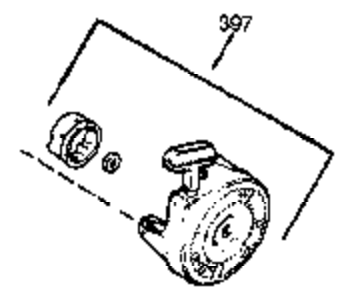

Ref #	Part Number	Qty	Description
420	730225	1	SAE 30 4-Cycle Engine Oil (Quart)

**MUFFLER (QUIET)
(OPTIONAL)**

**OPTIONAL SPARK
ARRESTOR**

**DEBRIS SCREEN KIT
(OPTIONAL)**

OPTIONAL

Ref #	Part Number	Qty	Description
16	36494	1	Governor Lever
19A	36495	1	Extension Spring
64	650990	1	Screw, Torx T-30, 1/4-20 x 15/32"
92	650880	1	Lock Washer
93	650881	1	Flywheel Nut
186	33860	1	Governor Link
203	36482	1	Compression Spring
204	650777	1	Screw, 6-32 x 21/32"
209	650902	2	Screw, 10-32 x 7/16"
210	27793	1	Conduit Clip
211	28942	1	Screw, 10-32 x 3/8"
260	36266	1	Blower Housing
261	650788	2	Screw, 5/16-18 x 3/4"
262	29747B	2	Screw, Torx T-40, 5/16-24 x 21/32"
263	35963	1	Trim Ring
277	650729	2	Screw, 5/16-18 x 3-3/16"
314	650873	1	Screw, 1/4-20 x 3/4"
321	611161	1	Diode
322	610921	1	Connector Body
323	610922	1	Terminal
326	36210	1	Screen Plug
347	650949	3	Screw, 10-32 x 9/16"