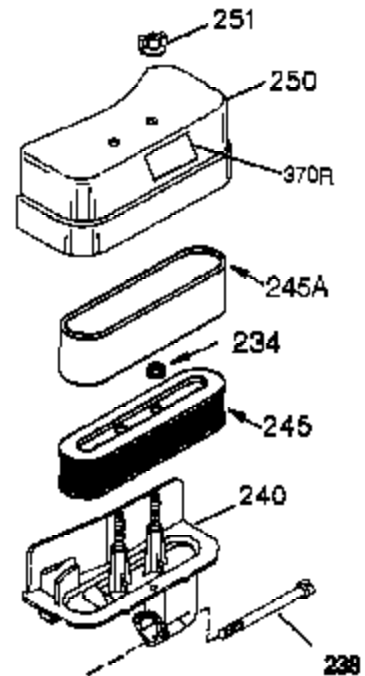

CONTINUED FROM PAGE 2

Ref #	Part Number	Qty	Description
30	35746A	1	Crankshaft
31	35327	1	Counterbalance Gear
40	34552	1	Piston, Pin & Ring Set (Std.)
40	34553	1	Piston, Pin & Ring Set (.010" OS)
40	34554	1	Piston, Pin & Ring Set (.020" OS)
41	34329A	1	Piston & Pin Ass'y. (Std.) (Incl. 43)
41	34330A	1	Piston & Pin Ass'y. (.010" OS) (Incl. 43)
41	34331A	1	Piston & Pin Ass'y. (.020" OS) (Incl. 43)
42	34332	1	Ring Set (Std.)
42	34333	1	Ring Set (.010" OS)
42	34334	1	Ring Set (.020" OS)
43	27888	2	Piston Pin Retaining Ring
45	35373A	1	Connecting Rod Ass'y. (Incl. 46 & 47)
46	650908	1	Connecting Rod Bolt
47	650882	1	Connecting Rod Bolt
48	34034	2	Valve Lifter
50	35381	1	Camshaft (MCR)
51	35747A	1	Counterbalance Weight
52	31356	1	Oil Pump Ass'y.
64	650990	1	Screw, Torx T-30, 1/4-20 x 15/32"
69	35317	1	* Mounting Flange Gasket
70	35711A	1	Mounting Flange (Incl. 72,75,80 & 81)
72A	28483	1	Oil Drain Plug
72	31927	1	Oil Drain Plug
75	35319	1	Oil Seal
80	35783	1	Governor Shaft
81	30590A	2	Washer
82	35378	1	Governor Gear Ass'y. (Incl. 81)
83	30588A	1	Governor Spool
84	29193	2	Retaining Ring
86	650833	8	Screw, 1/4-20 x 1-3/16"
88	31707A	1	Spacer (Incl. 81)
89	32589	1	Flywheel Key
123	33261	1	Intake Pipe Brace
124	650738	3	Screw, 1/4-20 x 5/8"
178	29752	2	Nut & Lock Washer, 1/4-28
182	30088A	2	Screw, 1/4-28 x 1"
184	33263	1	* Carburetor To Intake Pipe Gasket
185	34926	1	Intake Pipe
223	650378	2	Screw, Torx T-30, 5/16-18 x 1-1/8"
224	27915A	1	* Intake Pipe Gasket
234	650825	2	Nut & Lock Washer, 1/4-20
238	650834	2	Screw, 10-32 x 1-17/32"
239	33629	1	* Air Cleaner Gasket
240	35538B	1	Air Cleaner Body (Incl. 239)
245	35403	1	Air Cleaner Filter (Incl. 324)
250	35961	1	Air Cleaner Cover
251	650886	2	Wing Nut, 1/4-20
292	26460	2	Fuel Line Clamp
305	35574	1	Oil Fill Tube
307	35499	1	"O" Ring
308	35437	1	Fill Tube Clip
310	35576	1	Dipstick
380	632677	1	Carburetor (Incl. 184)
400	36450A	1	* Gasket Set (Incl. items marked PK in notes) Incl. part #'s 27272A (1), 27896A (2), 27915A (1), 29673 (1), 33263 (1), 33629 (1), 34698A (1), 35262A (1), 36448 (1)