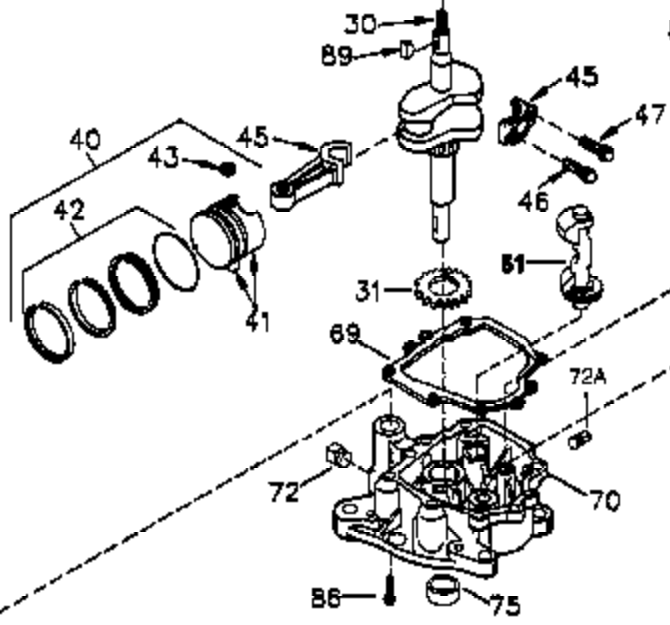

CONTINUED FROM PAGE 2

Ref #	Part Number	Qty	Description
30	35746A	1	Crankshaft
31	35327	1	Counterbalance Gear
40	34552	1	Piston, Pin & Ring Set (Std.)
40	34553	1	Piston, Pin & Ring Set (.010" OS)
40	34554	1	Piston, Pin & Ring Set (.020" OS)
41	34329A	1	Piston & Pin Ass'y. (Std.) (Incl. 43)
41	34330A	1	Piston & Pin Ass'y. (.010" OS) (Incl. 43)
41	34331A	1	Piston & Pin Ass'y. (.020" OS) (Incl. 43)
42	34332	1	Ring Set (Std.)
42	34333	1	Ring Set (.010" OS)
42	34334	1	Ring Set (.020" OS)
43	27888	2	Piston Pin Retaining Ring
45	35373A	1	Connecting Rod Ass'y. (Incl. 46 & 47)
46	650908	1	Connecting Rod Bolt
47	650882	1	Connecting Rod Bolt
48	34034	2	Valve Lifter
50	35381	1	Camshaft (MCR)
51	35747A	1	Counterbalance Weight
52	31356	1	Oil Pump Ass'y.
64	650990	1	Screw, Torx T-30, 1/4-20 x 15/32"
69	35317	1	* Mounting Flange Gasket
70	35711A	1	Mounting Flange (Incl. 72,75,80 & 81)
72A	28483	1	Oil Drain Plug
72	31927	1	Oil Drain Plug
75	35319	1	Oil Seal
80	35783	1	Governor Shaft
81	30590A	2	Washer
82	35378	1	Governor Gear Ass'y. (Incl. 81)
83	30588A	1	Governor Spool
84	29193	2	Retaining Ring
86	650833	8	Screw, 1/4-20 x 1-3/16"
88	31707A	1	Spacer (Incl. 81)
89	32589	1	Flywheel Key
123	33261	1	Intake Pipe Brace
124	650738	3	Screw, 1/4-20 x 5/8"
178	29752	2	Nut & Lock Washer, 1/4-28
182	30088A	2	Screw, 1/4-28 x 1"
184	33263	1	* Carburetor To Intake Pipe Gasket
185	34926	1	Intake Pipe
223	650378	2	Screw, Torx T-30, 5/16-18 x 1-1/8"
224	27915A	1	* Intake Pipe Gasket
234	650825	2	Nut & Lock Washer, 1/4-20
238	650834	2	Screw, 10-32 x 1-17/32"
239	33629	1	* Air Cleaner Gasket
240	35538B	1	Air Cleaner Body (Incl. 239)
245	35403	1	Air Cleaner Filter (Incl. 324)
250	35961	1	Air Cleaner Cover
251	650886	2	Wing Nut, 1/4-20
292	26460	2	Fuel Line Clamp
305	35574	1	Oil Fill Tube
307	35499	1	"O" Ring
308	35437	1	Fill Tube Clip
310	35576	1	Dipstick
380	632677	1	Carburetor (Incl. 184)
400	36450A	1	* Gasket Set (Incl. items marked PK in notes) Incl. part #'s 27272A (1), 27896A (2), 27915A (1), 29673 (1), 33263 (1), 33629 (1), 34698A (1), 35262A (1), 36448 (1)