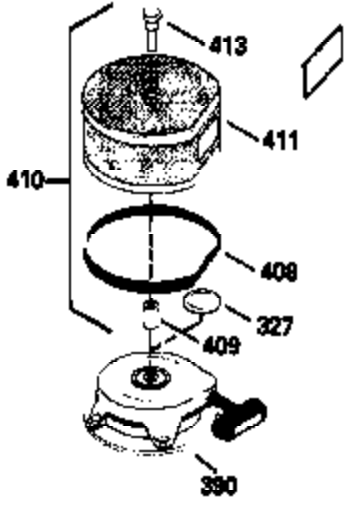

**MUFFLER (QUIET)
 (OPTIONAL)**

**OPTIONAL SPARK
 ARRESTOR**

**DEBRIS SCREEN KIT
 (OPTIONAL)**

Ref #	Part Number	Qty	Description
16	32651	1	Governor Lever
19A	34043	1	Extension Spring
64	650990	1	Screw, 5/16-18 x 15/32"
92	650880	1	Lock Washer
93	650881	1	Flywheel Nut
186	33860	1	Governor Link
203	31342	1	Compression Spring
204	650549	1	Screw 5-40 x 7/16"
206	610973	1	Terminal
209	30200	2	Screw, 10-24 x 9/16"
215	32410	1	Control Knob
260	33635C	1	Blower Housing
261	650788	2	Screw 5/16-18 x 3/4"
262	29747B	2	Screw Torx T-40, 5/16-24 x 21/32"
277	650729	2	Screw 5/16-18 x 3-3/16"
327	35392	1	Starter Plug
390	590704	1	Rewind Starter