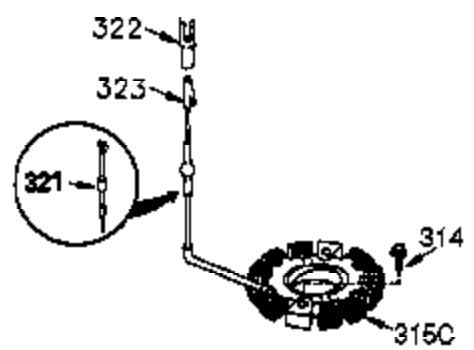

**MUFFLER (QUIET)
 (OPTIONAL)**

**OPTIONAL SPARK
 ARRESTOR**

**DEBRIS SCREEN KIT
 (OPTIONAL)**

Ref #	Part Number	Qty	Description
16	32651	1	Governor Lever
19A	34043	1	Extension Spring
64	650990	1	Screw, 5/16-18 x 15/32"
92	650880	1	Lock Washer
93	650881	1	Flywheel Nut
186	33860	1	Governor Link
203	31342	1	Compression Spring
204	650549	1	Screw 5-40 x 7/16"
206	610973	1	Terminal
209	30200	2	Screw, 10-24 x 9/16"
215	32410	1	Control Knob
260	33635C	1	Blower Housing
261	650788	2	Screw 5/16-18 x 3/4"
262	29747B	2	Screw Torx T-40, 5/16-24 x 21/32"
277	650729	2	Screw 5/16-18 x 3-3/16"
327	35392	1	Starter Plug
390	590704	1	Rewind Starter