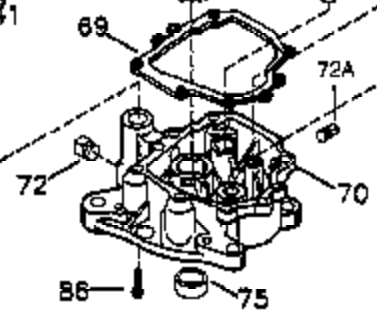

CONTINUED FROM PAGE 2

Ref #	Part Number	Qty	Description
30	35746B	1	Crankshaft
31	35327	1	Counterbalance Gear
40	40011	1	Piston, Pin & Ring Set (Std.)
40	40012	1	Piston, Pin & Ring Set (.010" OS)
41	40009	1	Piston & Pin Ass'y. (Std.) (Incl. 43)
41	40010	1	Piston & Pin Ass'y. (.010" OS) (Incl. 43)
42	40013	1	Ring Set (Std.)
42	40014	1	Ring Set (.010" OS)
43	27888	2	Piston Pin Retaining Ring
45	36897	1	Connecting Rod Ass'y. (Incl. 47)
47	651033	2	Connecting Rod Bolt
48	34034	2	Valve Lifter
50	35381	1	Camshaft (MCR)
51	35747A	1	Counterbalance Weight
52	31356	1	Oil Pump Ass'y.
69	35317	1	* Mounting Flange Gasket
70	35711A	1	Mounting Flange (Incl. 72, 75 & 80)
72	31927	1	Oil Drain Plug
75	35319	1	Oil Seal
80	35783	1	Governor Shaft
81	30590A	2	Washer
82	35378	1	Governor Gear Ass'y. (Incl. 81)
83	30588A	1	Governor Spool
84	29193	2	Retaining Ring
86	650833	7	Screw, 1/4-20 x 1-3/16"
88	31707A	1	Spacer (Incl. 81)
89	32589	1	Flywheel Key
123	33261	1	Intake Pipe Bracket
124	651031	3	Screw 1/4-20 x 9/16"
178	29752	2	Nut & Lock Washer, 1/4-28
182	30088A	2	Screw, 1/4-28 x 1"
184	33263	1	* Carburetor To Intake Pipe Gasket
185	34926	1	Intake Pipe
223	650378	2	Screw Torx T-30, 5/16-18 x 1-1/8"
224	27915A	1	* Intake Pipe Gasket
234	650825	2	Nut & Lock Washer, 1/4-20
238	650834	2	Screw, 10-32 x 1-17/32"
239	33629	1	* Air Cleaner Gasket
240	35538B	1	Air Cleaner Body (Incl. 239)
245	35403	1	Air Cleaner Filter (Incl. 234)
245A	35404	1	Air Cleaner Filter
250	35961	1	Air Cleaner Cover
251	650886	2	Wing Nut 1/4-20
292	26460	2	Fuel Line Clamp
305	35574	1	Oil Fill Tube
307	35499	1	"O" Ring
308	35437	1	Fill Tube Clip
310	35576	1	Oil Dipstick
380	640091A	1	Carburetor (Incl. 184)
400	36450B	1	* Gasket Set (Incl. items marked PK in notes) Incl. part #'s 27272A (1), 27896A (2), 27915A (1), 29673 (1), 33263 (1), 33629 (1), 34698A (1), 35262A (1), 35317 (1), 36448 (1)
420	730225	1	SAE 30 4-Cycle Engine Oil (Quart)