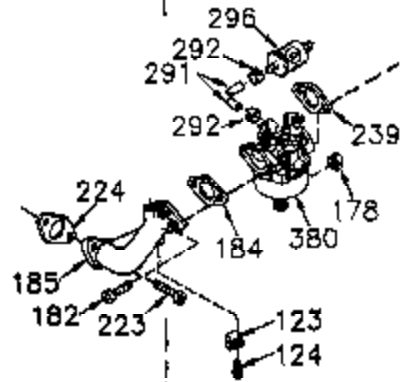

CONTINUED FROM PAGE 2

Ref #	Part Number	Qty	Description
30	35746B	1	Crankshaft
31	35327	1	Counterbalance Gear
40	40011	1	Piston, Pin & Ring Set (Std.)
40	40012	1	Piston, Pin & Ring Set (.010" OS)
41	40009	1	Piston & Pin Ass'y. (Std.) (Incl. 43)
41	40010	1	Piston & Pin Ass'y. (.010" OS) (Incl. 43)
42	40013	1	Ring Set (Std.)
42	40014	1	Ring Set (.010" OS)
43	27888	2	Piston Pin Retaining Ring
45	36897	1	Connecting Rod Ass'y. (Incl. 47)
47	651033	2	Connecting Rod Bolt
48	34034	2	Valve Lifter
50	35381	1	Camshaft (MCR)
51	35747A	1	Counterbalance Weight
52	31356	1	Oil Pump Ass'y.
69	35317	1	* Mounting Flange Gasket
70	35711A	1	Mounting Flange (Incl. 72, 75 & 80)
72	31927	1	Oil Drain Plug
75	35319	1	Oil Seal
80	35783	1	Governor Shaft
81	30590A	2	Washer
82	35378	1	Governor Gear Ass'y. (Incl. 81)
83	30588A	1	Governor Spool
84	29193	2	Retaining Ring
86	650833	7	Screw, 1/4-20 x 1-3/16"
88	31707A	1	Spacer (Incl. 81)
89	32589	1	Flywheel Key
123	33261	1	Intake Pipe Bracket
124	651031	3	Screw 1/4-20 x 9/16"
178	29752	2	Nut & Lock Washer, 1/4-28
182	30088A	2	Screw, 1/4-28 x 1"
184	33263	1	* Carburetor To Intake Pipe Gasket
185	34926	1	Intake Pipe
223	650378	2	Screw Torx T-30, 5/16-18 x 1-1/8"
224	27915A	1	* Intake Pipe Gasket
234	650825	2	Nut & Lock Washer, 1/4-20
238	650834	2	Screw, 10-32 x 1-17/32"
239	33629	1	* Air Cleaner Gasket
240	35538B	1	Air Cleaner Body (Incl. 239)
245	35403	1	Air Cleaner Filter (Incl. 234)
245A	35404	1	Air Cleaner Filter
250	35961	1	Air Cleaner Cover
251	650886	2	Wing Nut 1/4-20
292	26460	2	Fuel Line Clamp
305	35574	1	Oil Fill Tube
307	35499	1	"O" Ring
308	35437	1	Fill Tube Clip
310	35576	1	Oil Dipstick
380	640091A	1	Carburetor (Incl. 184)
400	36450B	1	* Gasket Set (Incl. items marked PK in notes) Incl. part #'s 27272A (1), 27896A (2), 27915A (1), 29673 (1), 33263 (1), 33629 (1), 34698A (1), 35262A (1), 35317 (1), 36448 (1)
420	730225	1	SAE 30 4-Cycle Engine Oil (Quart)