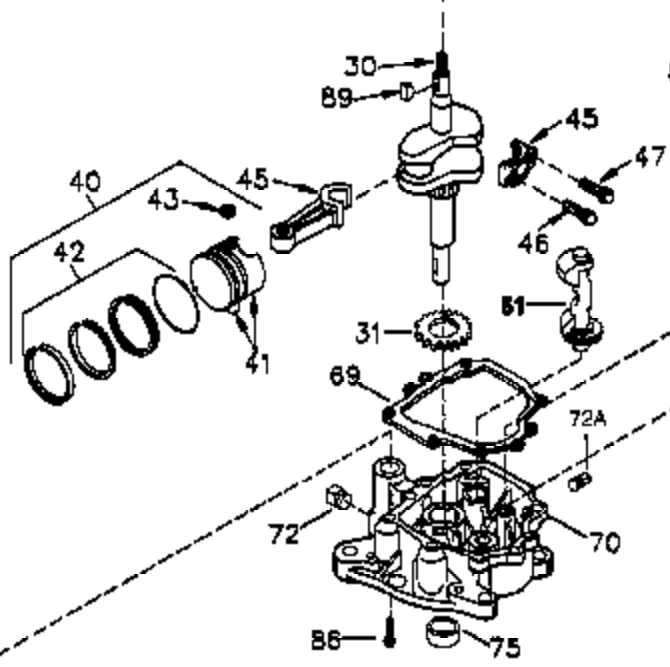

CONTINUED FROM PAGE 2

Ref #	Part Number	Qty	Description
30	35746B	1	Crankshaft
31	35327	1	Counterbalance Gear
40	40011	1	Piston, Pin & Ring Set (Std.)
40	40012	1	Piston, Pin & Ring Set (.010" OS)
41	40009	1	Piston & Pin Ass'y. (Std.) (Incl. 43)
41	40010	1	Piston & Pin Ass'y. (.010" OS) (Incl. 43)
42	40013	1	Ring Set (Std.)
42	40014	1	Ring Set (.010" OS)
43	27888	2	Piston Pin Retaining Ring
45	36897	1	Connecting Rod Ass'y. (Incl. 47)
47	651033	2	Connecting Rod Bolt
48	34034	2	Valve Lifter
50	35381	1	Camshaft (MCR)
51	35747A	1	Counterbalance Weight
52	31356	1	Oil Pump Ass'y.
69	35317	1	* Mounting Flange Gasket
70	35711A	1	Mounting Flange (Incl. 72, 75 & 80)
72	31927	1	Oil Drain Plug
75	35319	1	Oil Seal
80	35783	1	Governor Shaft
81	30590A	2	Washer
82	35378	1	Governor Gear Ass'y. (Incl. 81)
83	30588A	1	Governor Spool
84	29193	2	Retaining Ring
86	650833	7	Screw, 1/4-20 x 1-3/16"
88	31707A	1	Spacer (Incl. 81)
89	32589	1	Flywheel Key
123	33261	1	Intake Pipe Bracket
124	651031	3	Screw 1/4-20 x 9/16"
178	29752	2	Nut & Lock Washer, 1/4-28
182	30088A	2	Screw, 1/4-28 x 1"
184	33263	1	* Carburetor To Intake Pipe Gasket
185	34926	1	Intake Pipe
223	650378	2	Screw Torx T-30, 5/16-18 x 1-1/8"
224	27915A	1	* Intake Pipe Gasket
234	650825	2	Nut & Lock Washer, 1/4-20
238	650834	2	Screw, 10-32 x 1-17/32"
239	33629	1	* Air Cleaner Gasket
240	35538B	1	Air Cleaner Body (Incl. 239)
245	35403	1	Air Cleaner Filter (Incl. 234)
245A	35404	1	Air Cleaner Filter
250	35961	1	Air Cleaner Cover
251	650886	2	Wing Nut 1/4-20
292	26460	2	Fuel Line Clamp
305	35574	1	Oil Fill Tube
307	35499	1	"O" Ring
308	35437	1	Fill Tube Clip
310	35576	1	Oil Dipstick
380	640091A	1	Carburetor (Incl. 184)
400	36450B	1	* Gasket Set (Incl. items marked PK in notes) Incl. part #'s 27272A (1), 27896A (2), 27915A (1), 29673 (1), 33263 (1), 33629 (1), 34698A (1), 35262A (1), 35317 (1), 36448 (1)
420	730225	1	SAE 30 4-Cycle Engine Oil (Quart)