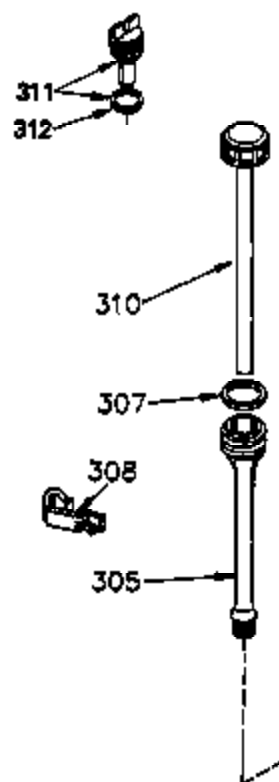

CONTINUED FROM PAGE 2

Ref #	Part Number	Qty	Description
30	35746B	1	Crankshaft
31	35327	1	Counterbalance Gear
40	40011	1	Piston, Pin & Ring Set (Std.)
40	40012	1	Piston, Pin & Ring Set (.010" OS)
41	40009	1	Piston & Pin Ass'y. (Std.) (Incl. 43)
41	40010	1	Piston & Pin Ass'y. (.010" OS) (Incl. 43)
42	40013	1	Ring Set (Std.)
42	40014	1	Ring Set (.010" OS)
43	27888	2	Piston Pin Retaining Ring
45	36897	1	Connecting Rod Ass'y. (Incl. 47)
47	651033	2	Connecting Rod Bolt
48	34034	2	Valve Lifter
50	35381	1	Camshaft (MCR)
51	35747A	1	Counterbalance Weight
52	31356	1	Oil Pump Ass'y.
69	35317	1	* Mounting Flange Gasket
70	35711A	1	Mounting Flange (Incl. 72, 75 & 80)
72	31927	1	Oil Drain Plug
75	35319	1	Oil Seal
80	35783	1	Governor Shaft
81	30590A	2	Washer
82	35378	1	Governor Gear Ass'y. (Incl. 81)
83	30588A	1	Governor Spool
84	29193	2	Retaining Ring
86	650833	7	Screw, 1/4-20 x 1-3/16"
88	31707A	1	Spacer (Incl. 81)
89	32589	1	Flywheel Key
123	33261	1	Intake Pipe Bracket
124	651031	3	Screw 1/4-20 x 9/16"
178	29752	2	Nut & Lock Washer, 1/4-28
182	30088A	2	Screw, 1/4-28 x 1"
184	33263	1	* Carburetor To Intake Pipe Gasket
185	34926	1	Intake Pipe
223	650378	2	Screw Torx T-30, 5/16-18 x 1-1/8"
224	27915A	1	* Intake Pipe Gasket
234	650825	2	Nut & Lock Washer, 1/4-20
238	650834	2	Screw, 10-32 x 1-17/32"
239	33629	1	* Air Cleaner Gasket
240	35538B	1	Air Cleaner Body (Incl. 239)
245	35403	1	Air Cleaner Filter (Incl. 234)
245A	35404	1	Air Cleaner Filter
250	35961	1	Air Cleaner Cover
251	650886	2	Wing Nut 1/4-20
292	26460	2	Fuel Line Clamp
305	35574	1	Oil Fill Tube
307	35499	1	"O" Ring
308	35437	1	Fill Tube Clip
310	35576	1	Oil Dipstick
380	640091A	1	Carburetor (Incl. 184)
400	36450B	1	* Gasket Set (Incl. items marked PK in notes) Incl. part #'s 27272A (1), 27896A (2), 27915A (1), 29673 (1), 33263 (1), 33629 (1), 34698A (1), 35262A (1), 35317 (1), 36448 (1)
420	730225	1	SAE 30 4-Cycle Engine Oil (Quart)