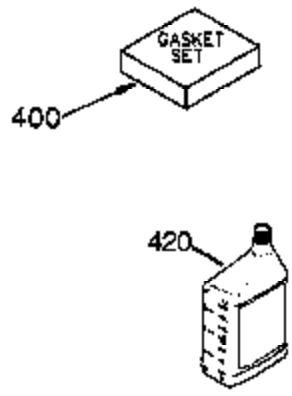

CONTINUED FROM PAGE 2

Ref #	Part Number	Qty	Description
30	35746B	1	Crankshaft
31	35327	1	Counterbalance Gear
40	40011	1	Piston, Pin & Ring Set (Std.)
40	40012	1	Piston, Pin & Ring Set (.010" OS)
41	40009	1	Piston & Pin Ass'y. (Std.) (Incl. 43)
41	40010	1	Piston & Pin Ass'y. (.010" OS) (Incl. 43)
42	40013	1	Ring Set (Std.)
42	40014	1	Ring Set (.010" OS)
43	27888	2	Piston Pin Retaining Ring
45	36897	1	Connecting Rod Ass'y. (Incl. 47)
47	651033	2	Connecting Rod Bolt
48	34034	2	Valve Lifter
50	35381	1	Camshaft (MCR)
51	35747A	1	Counterbalance Weight
52	31356	1	Oil Pump Ass'y.
69	35317	1	* Mounting Flange Gasket
70	35711A	1	Mounting Flange (Incl. 72, 75 & 80)
72	31927	1	Oil Drain Plug
75	35319	1	Oil Seal
80	35783	1	Governor Shaft
81	30590A	2	Washer
82	35378	1	Governor Gear Ass'y. (Incl. 81)
83	30588A	1	Governor Spool
84	29193	2	Retaining Ring
86	650833	7	Screw, 1/4-20 x 1-3/16"
88	31707A	1	Spacer (Incl. 81)
89	32589	1	Flywheel Key
123	33261	1	Intake Pipe Bracket
124	651031	3	Screw 1/4-20 x 9/16"
178	29752	2	Nut & Lock Washer, 1/4-28
182	30088A	2	Screw, 1/4-28 x 1"
184	33263	1	* Carburetor To Intake Pipe Gasket
185	34926	1	Intake Pipe
223	650378	2	Screw Torx T-30, 5/16-18 x 1-1/8"
224	27915A	1	* Intake Pipe Gasket
234	650825	2	Nut & Lock Washer, 1/4-20
238	650834	2	Screw, 10-32 x 1-17/32"
239	33629	1	* Air Cleaner Gasket
240	35538B	1	Air Cleaner Body (Incl. 239)
245	35403	1	Air Cleaner Filter (Incl. 234)
245A	35404	1	Air Cleaner Filter
250	35961	1	Air Cleaner Cover
251	650886	2	Wing Nut 1/4-20
292	26460	2	Fuel Line Clamp
305	35574	1	Oil Fill Tube
307	35499	1	"O" Ring
308	35437	1	Fill Tube Clip
310	35576	1	Oil Dipstick
380	640091A	1	Carburetor (Incl. 184)
400	36450B	1	* Gasket Set (Incl. items marked PK in notes) Incl. part #'s 27272A (1), 27896A (2), 27915A (1), 29673 (1), 33263 (1), 33629 (1), 34698A (1), 35262A (1), 35317 (1), 36448 (1)
420	730225	1	SAE 30 4-Cycle Engine Oil (Quart)