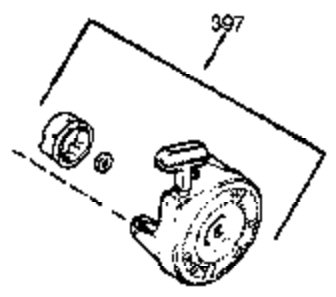

**DEBRIS SCREEN KIT
(OPTIONAL)**