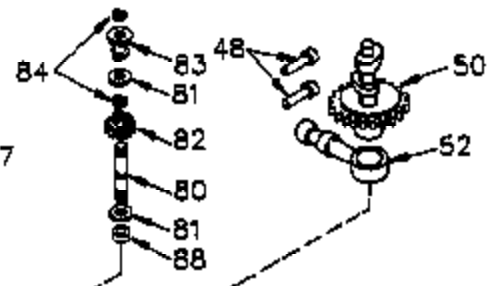

CONTINUED FROM PAGE 2

Ref #	Part Number	Qty	Description
30	35746B	1	Crankshaft
31	35327	1	Counterbalance Gear
40	40011	1	Piston, Pin & Ring Set (Std.)
40	40012	1	Piston, Pin & Ring Set (.010" OS)
41	40009	1	Piston & Pin Ass'y. (Std.) (Incl. 43)
41	40010	1	Piston & Pin Ass'y. (.010" OS) (Incl. 43)
42	40013	1	Ring Set (Std.)
42	40014	1	Ring Set (.010" OS)
43	27888	2	Piston Pin Retaining Ring
45	36897	1	Connecting Rod Ass'y. (Incl. 47)
47	651033	2	Connecting Rod Bolt
48	34034	2	Valve Lifter
50	35381	1	Camshaft (MCR)
51	35747A	1	Counterbalance Weight
52	31356	1	Oil Pump Ass'y.
69	35317	1	* Mounting Flange Gasket
70	35711A	1	Mounting Flange (Incl. 72, 75 & 80)
72	31927	1	Oil Drain Plug
75	35319	1	Oil Seal
80	35783	1	Governor Shaft
81	30590A	2	Washer
82	35378	1	Governor Gear Ass'y. (Incl. 81)
83	30588A	1	Governor Spool
84	29193	2	Retaining Ring
86	650833	7	Screw, 1/4-20 x 1-3/16"
88	31707A	1	Spacer (Incl. 81)
89	32589	1	Flywheel Key
123	33261	1	Intake Pipe Bracket
124	651031	3	Screw 1/4-20 x 9/16"
178	29752	2	Nut & Lock Washer, 1/4-28
182	30088A	2	Screw, 1/4-28 x 1"
184	33263	1	* Carburetor To Intake Pipe Gasket
185	34926	1	Intake Pipe
223	650378	2	Screw Torx T-30, 5/16-18 x 1-1/8"
224	27915A	1	* Intake Pipe Gasket
234	650825	2	Nut & Lock Washer, 1/4-20
238	650834	2	Screw, 10-32 x 1-17/32"
239	33629	1	* Air Cleaner Gasket
240	35538B	1	Air Cleaner Body (Incl. 239)
245	35403	1	Air Cleaner Filter (Incl. 234)
245A	35404	1	Air Cleaner Filter
250	35961	1	Air Cleaner Cover
251	650886	2	Wing Nut 1/4-20
292	26460	2	Fuel Line Clamp
305	35574	1	Oil Fill Tube
307	35499	1	"O" Ring
308	35437	1	Fill Tube Clip
310	35576	1	Oil Dipstick
380	640091A	1	Carburetor (Incl. 184)
400	36450B	1	* Gasket Set (Incl. items marked PK in notes) Incl. part #'s 27272A (1), 27896A (2), 27915A (1), 29673 (1), 33263 (1), 33629 (1), 34698A (1), 35262A (1), 35317 (1), 36448 (1)
420	730225	1	SAE 30 4-Cycle Engine Oil (Quart)