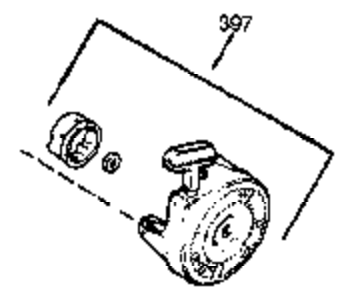

---

Ref #	Part Number	Qty	Description
420	730225	1	SAE 30 4-Cycle Engine Oil (Quart)

---

**MUFFLER (QUIET)  
 (OPTIONAL)**

**OPTIONAL SPARK  
 ARRESTOR**

**DEBRIS SCREEN KIT  
 (OPTIONAL)**

Ref #	Part Number	Qty	Description
16	36494	1	Governor Lever
19A	36495	1	Extension Spring
92	650880	1	Lock Washer
93	650881	1	Flywheel Nut
186	33860	1	Governor Link
203	36482	1	Compression Spring
204	650777	1	Screw, 6-32 x 21/32"
209	650902	2	Screw, 10-32 x 7/16"
210	27793	1	Conduit Clip
211	28942	1	Screw, 10-32 x 3/8"
260	33635C	1	Blower Housing
261	650788	2	Screw, 5/16-18 x 3/4"
262	29747B	2	Screw, Torx T-40, 5/16-24 x 21/32"
277	650729	2	Screw, 5/16-18 x 3-3/16"
314	650873	2	Screw, 1/4-20 x 3/4"
321	611161	1	Diode
322	611142	1	Connector Body
323	611118	1	Terminal
327	35392	1	Starter Decal
355	590701	1	Starter Handle
390	590704	1	Rewind Starter (Note: This engine could have been built with 590671 starter. Refer to the design of the rope pulley strength ribs for part identification. Individual starter parts do not interchange. Refer to service bulletin number 518).