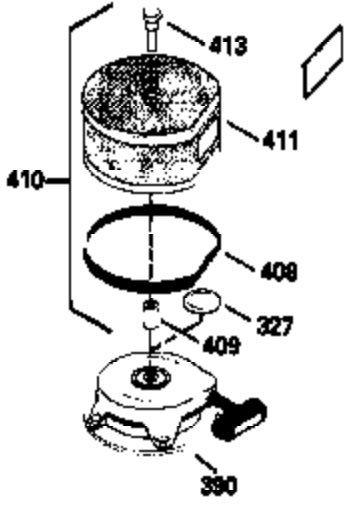

---

Ref #	Part Number	Qty	Description
420	730225	1	SAE 30 4-Cycle Engine Oil (Quart)

---

**MUFFLER (QUIET)  
 (OPTIONAL)**

**OPTIONAL SPARK  
 ARRESTOR**

**DEBRIS SCREEN KIT  
 (OPTIONAL)**

Ref #	Part Number	Qty	Description
16	36494	1	Governor Lever
19A	36495	1	Extension Spring
92	650880	1	Lock Washer
93	650881	1	Flywheel Nut
186	33860	1	Governor Link
203	36482	1	Compression Spring
204	650777	1	Screw, 6-32 x 21/32"
209	650902	2	Screw, 10-32 x 7/16"
210	27793	1	Conduit Clip
211	28942	1	Screw, 10-32 x 3/8"
260	33635C	1	Blower Housing
261	650788	2	Screw, 5/16-18 x 3/4"
262	29747B	2	Screw, Torx T-40, 5/16-24 x 21/32"
277	650729	2	Screw, 5/16-18 x 3-3/16"
314	650873	2	Screw, 1/4-20 x 3/4"
321	611161	1	Diode
322	611142	1	Connector Body
323	611118	1	Terminal
327	35392	1	Starter Decal
355	590701	1	Starter Handle
390	590704	1	Rewind Starter (Note: This engine could have been built with 590671 starter. Refer to the design of the rope pulley strength ribs for part identification. Individual starter parts do not interchange. Refer to service bulletin number 518).