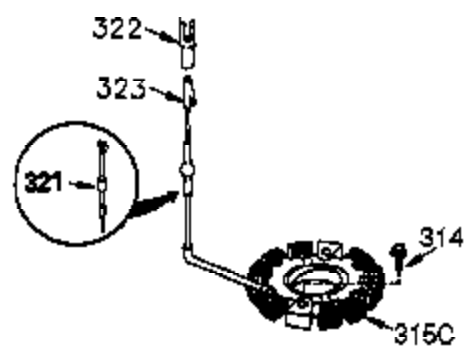

---

Ref #	Part Number	Qty	Description
420	730225	1	SAE 30 4-Cycle Engine Oil (Quart)

---

**MUFFLER (QUIET)  
 (OPTIONAL)**

**OPTIONAL SPARK  
 ARRESTOR**

**DEBRIS SCREEN KIT  
 (OPTIONAL)**

Ref #	Part Number	Qty	Description
16	36494	1	Governor Lever
19A	36495	1	Extension Spring
92	650880	1	Lock Washer
93	650881	1	Flywheel Nut
186	33860	1	Governor Link
203	36482	1	Compression Spring
204	650777	1	Screw, 6-32 x 21/32"
209	650902	2	Screw, 10-32 x 7/16"
210	27793	1	Conduit Clip
211	28942	1	Screw, 10-32 x 3/8"
260	33635C	1	Blower Housing
261	650788	2	Screw, 5/16-18 x 3/4"
262	29747B	2	Screw, Torx T-40, 5/16-24 x 21/32"
277	650729	2	Screw, 5/16-18 x 3-3/16"
314	650873	2	Screw, 1/4-20 x 3/4"
321	611161	1	Diode
322	611142	1	Connector Body
323	611118	1	Terminal
327	35392	1	Starter Decal
355	590701	1	Starter Handle
390	590704	1	Rewind Starter (Note: This engine could have been built with 590671 starter. Refer to the design of the rope pulley strength ribs for part identification. Individual starter parts do not interchange. Refer to service bulletin number 518).