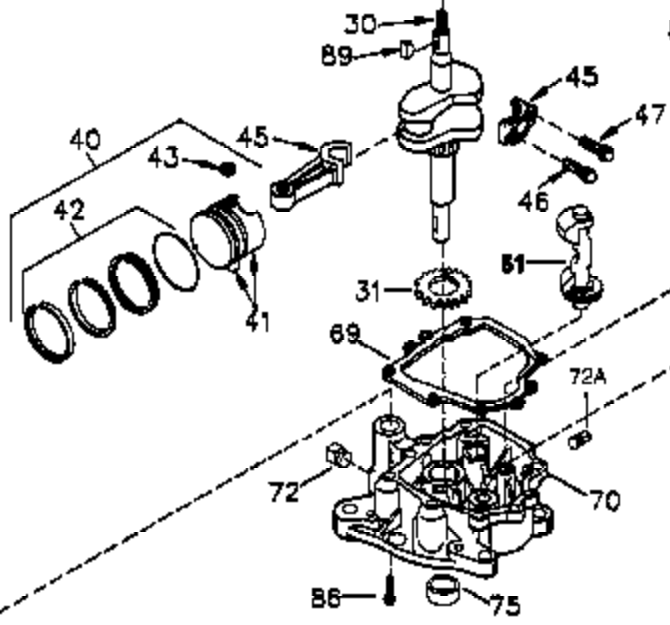

CONTINUED FROM PAGE 2

Ref #	Part Number	Qty	Description
30	35802A	1	Crankshaft
31	35327	1	Counterbalance Gear
40	34552	1	Piston, Pin & Ring Set (Std.)
40	34553	1	Piston, Pin & Ring Set (.010" OS)
40	34554	1	Piston, Pin & Ring Set (.020" OS)
41	34329A	1	Piston & Pin Ass'y. (Std.) (Incl. 43)
41	34330A	1	Piston & Pin Ass'y. (.010" OS) (Incl. 43)
41	34331A	1	Piston & Pin Ass'y. (.020" OS) (Incl. 43)
42	34332	1	Ring Set (Std.)
42	34333	1	Ring Set (.010" OS)
42	34334	1	Ring Set (.020" OS)
43	27888	2	Piston Pin Retaining Ring
45	35373A	1	Connecting Rod Ass'y. (Incl. 46 & 47)
46	650908	1	Connecting Rod Bolt
47	650882	1	Connecting Rod Bolt
48	34034	2	Valve Lifter
50	35381	1	Camshaft (MCR)
51	35747A	1	Counterbalance Weight
52	31356	1	Oil Pump Ass'y.
69	35317	1	* Mounting Flange Gasket
70	35711A	1	Mounting Flange (Incl. 72,75,80 & 81)
72	31927	1	Oil Drain Plug
75	35319	1	Oil Seal
80	35783	1	Governor Shaft
81	30590A	2	Washer
82	35378	1	Governor Gear Ass'y. (Incl. 81)
83	30588A	1	Governor Spool
84	29193	2	Retaining Ring
86	650833	7	Screw, 1/4-20 x 1-3/16"
88	31707A	1	Spacer (Incl. 81)
89	32589	1	Flywheel Key
123	33261	1	Intake Pipe Brace
124	650738	3	Screw, 1/4-20 x 5/8"
178	29752	2	Nut & Lock Washer, 1/4-28
182	30088A	2	Screw, 1/4-28 x 1"
184	33263	1	* Carburetor To Intake Pipe Gasket
185	34926	1	Intake Pipe
223	650378	2	Screw, Torx T-30, 5/16-18 x 1-1/8"
224	27915A	1	* Intake Pipe Gasket
234	650825	2	Nut & Lock Washer, 1/4-20
238	650834	2	Screw, 10-32 x 1-17/32"
239	33629	1	* Air Cleaner Gasket
240	35538B	1	Air Cleaner Body (Incl. 239)
245	35403	1	Air Cleaner Filter (Incl. 324)
245A	35404	1	Air Cleaner Filter
250	35961	1	Air Cleaner Cover
251	650886	2	Wing Nut, 1/4-20
292	26460	2	Fuel Line Clamp
305	35574	1	Oil Fill Tube
307	35499	1	"O" Ring
308	35437	1	Fill Tube Clip
310	35576	1	Dipstick
355	590701	1	Starter Handle
380	632677	1	Carburetor (Incl. 184)
400	36450A	1	* Gasket Set (Incl. items marked PK in notes) Incl. part #'s 27272A (1), 27896A (2), 27915A (1), 29673 (1), 33263 (1), 33629 (1), 34698A (1), 35262A (1), 36448 (1)