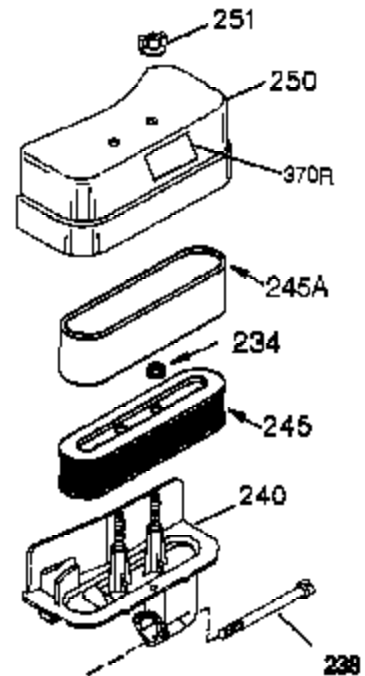

CONTINUED FROM PAGE 2

Ref #	Part Number	Qty	Description
30	35802A	1	Crankshaft
31	35327	1	Counterbalance Gear
40	34552	1	Piston, Pin & Ring Set (Std.)
40	34553	1	Piston, Pin & Ring Set (.010" OS)
40	34554	1	Piston, Pin & Ring Set (.020" OS)
41	34329A	1	Piston & Pin Ass'y. (Std.) (Incl. 43)
41	34330A	1	Piston & Pin Ass'y. (.010" OS) (Incl. 43)
41	34331A	1	Piston & Pin Ass'y. (.020" OS) (Incl. 43)
42	34332	1	Ring Set (Std.)
42	34333	1	Ring Set (.010" OS)
42	34334	1	Ring Set (.020" OS)
43	27888	2	Piston Pin Retaining Ring
45	35373A	1	Connecting Rod Ass'y. (Incl. 46 & 47)
46	650908	1	Connecting Rod Bolt
47	650882	1	Connecting Rod Bolt
48	34034	2	Valve Lifter
50	35381	1	Camshaft (MCR)
51	35747A	1	Counterbalance Weight
52	31356	1	Oil Pump Ass'y.
69	35317	1	* Mounting Flange Gasket
70	35711A	1	Mounting Flange (Incl. 72,75,80 & 81)
72	31927	1	Oil Drain Plug
75	35319	1	Oil Seal
80	35783	1	Governor Shaft
81	30590A	2	Washer
82	35378	1	Governor Gear Ass'y. (Incl. 81)
83	30588A	1	Governor Spool
84	29193	2	Retaining Ring
86	650833	7	Screw, 1/4-20 x 1-3/16"
88	31707A	1	Spacer (Incl. 81)
89	32589	1	Flywheel Key
123	33261	1	Intake Pipe Brace
124	650738	3	Screw, 1/4-20 x 5/8"
178	29752	2	Nut & Lock Washer, 1/4-28
182	30088A	2	Screw, 1/4-28 x 1"
184	33263	1	* Carburetor To Intake Pipe Gasket
185	34926	1	Intake Pipe
223	650378	2	Screw, Torx T-30, 5/16-18 x 1-1/8"
224	27915A	1	* Intake Pipe Gasket
234	650825	2	Nut & Lock Washer, 1/4-20
238	650834	2	Screw, 10-32 x 1-17/32"
239	33629	1	* Air Cleaner Gasket
240	35538B	1	Air Cleaner Body (Incl. 239)
245	35403	1	Air Cleaner Filter (Incl. 324)
245A	35404	1	Air Cleaner Filter
250	35961	1	Air Cleaner Cover
251	650886	2	Wing Nut, 1/4-20
292	26460	2	Fuel Line Clamp
305	35574	1	Oil Fill Tube
307	35499	1	"O" Ring
308	35437	1	Fill Tube Clip
310	35576	1	Dipstick
355	590701	1	Starter Handle
380	632677	1	Carburetor (Incl. 184)
400	36450A	1	* Gasket Set (Incl. items marked PK in notes) Incl. part #'s 27272A (1), 27896A (2), 27915A (1), 29673 (1), 33263 (1), 33629 (1), 34698A (1), 35262A (1), 36448 (1)