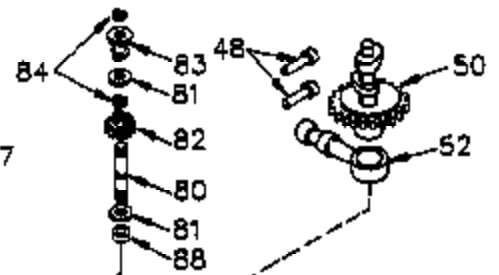

CONTINUED FROM PAGE 2

Ref #	Part Number	Qty	Description
30	35802A	1	Crankshaft
31	35327	1	Counterbalance Gear
40	34552	1	Piston, Pin & Ring Set (Std.)
40	34553	1	Piston, Pin & Ring Set (.010" OS)
40	34554	1	Piston, Pin & Ring Set (.020" OS)
41	34329A	1	Piston & Pin Ass'y. (Std.) (Incl. 43)
41	34330A	1	Piston & Pin Ass'y. (.010" OS) (Incl. 43)
41	34331A	1	Piston & Pin Ass'y. (.020" OS) (Incl. 43)
42	34332	1	Ring Set (Std.)
42	34333	1	Ring Set (.010" OS)
42	34334	1	Ring Set (.020" OS)
43	27888	2	Piston Pin Retaining Ring
45	35373A	1	Connecting Rod Ass'y. (Incl. 46 & 47)
46	650908	1	Connecting Rod Bolt
47	650882	1	Connecting Rod Bolt
48	34034	2	Valve Lifter
50	35381	1	Camshaft (MCR)
51	35747A	1	Counterbalance Weight
52	31356	1	Oil Pump Ass'y.
69	35317	1	* Mounting Flange Gasket
70	35711A	1	Mounting Flange (Incl. 72,75,80 & 81)
72	31927	1	Oil Drain Plug
75	35319	1	Oil Seal
80	35783	1	Governor Shaft
81	30590A	2	Washer
82	35378	1	Governor Gear Ass'y. (Incl. 81)
83	30588A	1	Governor Spool
84	29193	2	Retaining Ring
86	650833	7	Screw, 1/4-20 x 1-3/16"
88	31707A	1	Spacer (Incl. 81)
89	32589	1	Flywheel Key
123	33261	1	Intake Pipe Brace
124	650738	3	Screw, 1/4-20 x 5/8"
178	29752	2	Nut & Lock Washer, 1/4-28
182	30088A	2	Screw, 1/4-28 x 1"
184	33263	1	* Carburetor To Intake Pipe Gasket
185	34926	1	Intake Pipe
223	650378	2	Screw, Torx T-30, 5/16-18 x 1-1/8"
224	27915A	1	* Intake Pipe Gasket
234	650825	2	Nut & Lock Washer, 1/4-20
238	650834	2	Screw, 10-32 x 1-17/32"
239	33629	1	* Air Cleaner Gasket
240	35538B	1	Air Cleaner Body (Incl. 239)
245	35403	1	Air Cleaner Filter (Incl. 324)
245A	35404	1	Air Cleaner Filter
250	35961	1	Air Cleaner Cover
251	650886	2	Wing Nut, 1/4-20
292	26460	2	Fuel Line Clamp
305	35574	1	Oil Fill Tube
307	35499	1	"O" Ring
308	35437	1	Fill Tube Clip
310	35576	1	Dipstick
355	590701	1	Starter Handle
380	632677	1	Carburetor (Incl. 184)
400	36450A	1	* Gasket Set (Incl. items marked PK in notes) Incl. part #'s 27272A (1), 27896A (2), 27915A (1), 29673 (1), 33263 (1), 33629 (1), 34698A (1), 35262A (1), 36448 (1)