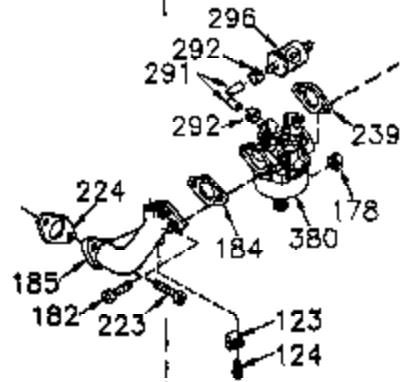

CONTINUED FROM PAGE 2

Ref #	Part Number	Qty	Description
30	35802A	1	Crankshaft
31	35327	1	Counterbalance Gear
40	34552	1	Piston, Pin & Ring Set (Std.)
40	34553	1	Piston, Pin & Ring Set (.010" OS)
40	34554	1	Piston, Pin & Ring Set (.020" OS)
41	34329A	1	Piston & Pin Ass'y. (Std.) (Incl. 43)
41	34330A	1	Piston & Pin Ass'y. (.010" OS) (Incl. 43)
41	34331A	1	Piston & Pin Ass'y. (.020" OS) (Incl. 43)
42	34332	1	Ring Set (Std.)
42	34333	1	Ring Set (.010" OS)
42	34334	1	Ring Set (.020" OS)
43	27888	2	Piston Pin Retaining Ring
45	35373A	1	Connecting Rod Ass'y. (Incl. 46 & 47)
46	650908	1	Connecting Rod Bolt
47	650882	1	Connecting Rod Bolt
48	34034	2	Valve Lifter
50	35381	1	Camshaft (MCR)
51	35747A	1	Counterbalance Weight
52	31356	1	Oil Pump Ass'y.
69	35317	1	* Mounting Flange Gasket
70	35711A	1	Mounting Flange (Incl. 72,75,80 & 81)
72	31927	1	Oil Drain Plug
75	35319	1	Oil Seal
80	35783	1	Governor Shaft
81	30590A	2	Washer
82	35378	1	Governor Gear Ass'y. (Incl. 81)
83	30588A	1	Governor Spool
84	29193	2	Retaining Ring
86	650833	7	Screw, 1/4-20 x 1-3/16"
88	31707A	1	Spacer (Incl. 81)
89	32589	1	Flywheel Key
123	33261	1	Intake Pipe Brace
124	650738	3	Screw, 1/4-20 x 5/8"
178	29752	2	Nut & Lock Washer, 1/4-28
182	30088A	2	Screw, 1/4-28 x 1"
184	33263	1	* Carburetor To Intake Pipe Gasket
185	34926	1	Intake Pipe
223	650378	2	Screw, Torx T-30, 5/16-18 x 1-1/8"
224	27915A	1	* Intake Pipe Gasket
234	650825	2	Nut & Lock Washer, 1/4-20
238	650834	2	Screw, 10-32 x 1-17/32"
239	33629	1	* Air Cleaner Gasket
240	35538B	1	Air Cleaner Body (Incl. 239)
245	35403	1	Air Cleaner Filter (Incl. 324)
245A	35404	1	Air Cleaner Filter
250	35961	1	Air Cleaner Cover
251	650886	2	Wing Nut, 1/4-20
292	26460	2	Fuel Line Clamp
305	35574	1	Oil Fill Tube
307	35499	1	"O" Ring
308	35437	1	Fill Tube Clip
310	35576	1	Dipstick
355	590701	1	Starter Handle
380	632677	1	Carburetor (Incl. 184)
400	36450A	1	* Gasket Set (Incl. items marked PK in notes) Incl. part #'s 27272A (1), 27896A (2), 27915A (1), 29673 (1), 33263 (1), 33629 (1), 34698A (1), 35262A (1), 36448 (1)