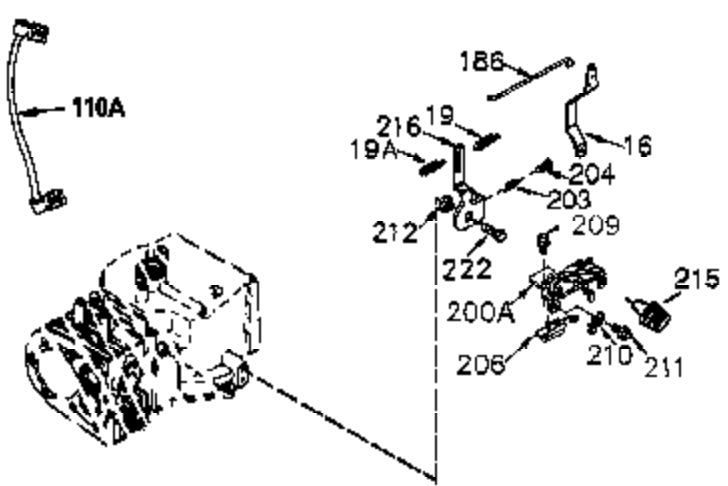

---

Ref #	Part Number	Qty	Description
420	730225	1	SAE 30 4-Cycle Engine Oil (Quart)

---

**MUFFLER (QUIET)  
 (OPTIONAL)**

**OPTIONAL SPARK  
 ARRESTOR**

**DEBRIS SCREEN KIT  
 (OPTIONAL)**

Ref #	Part Number	Qty	Description
16	36494	1	Governor Lever
19A	36495	1	Extension Spring
92	650880	1	Lock Washer
93	650881	1	Flywheel Nut
186	33860	1	Governor Link
203	36482	1	Compression Spring
204	650777	1	Screw, 6-32 x 21/32"
209	650902	2	Screw, 10-32 x 7/16"
210	27793	1	Conduit Clip
211	28942	1	Screw, 10-32 x 3/8"
260	33635C	1	Blower Housing
261	650788	2	Screw, 5/16-18 x 3/4"
262	29747B	2	Screw, Torx T-40, 5/16-24 x 21/32"
277	650729	2	Screw, 5/16-18 x 3-3/16"
314	650873	2	Screw, 1/4-20 x 3/4"
321	611161	1	Diode
322	611142	1	Connector Body
323	611118	1	Terminal
327	35392	1	Starter Decal
355	590701	1	Starter Handle
390	590704	1	Rewind Starter (Note: This engine could have been built with 590671 starter. Refer to the design of the rope pulley strength ribs for part identification. Individual starter parts do not interchange. Refer to service bulletin number 518).