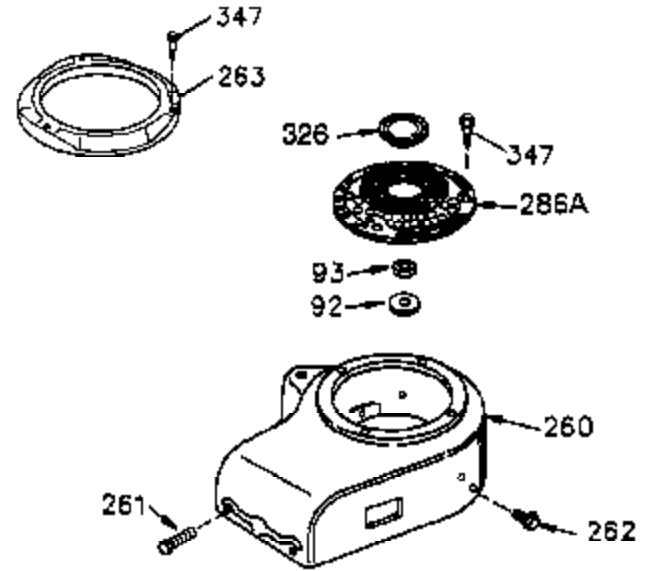

---

Ref #	Part Number	Qty	Description
420	730225	1	SAE 30 4-Cycle Engine Oil (Quart)

---

**MUFFLER (QUIET)  
 (OPTIONAL)**

**OPTIONAL SPARK  
 ARRESTOR**

**DEBRIS SCREEN KIT  
 (OPTIONAL)**

Ref #	Part Number	Qty	Description
16	36494	1	Governor Lever
19A	36495	1	Extension Spring
92	650880	1	Lock Washer
93	650881	1	Flywheel Nut
186	33860	1	Governor Link
203	36482	1	Compression Spring
204	650777	1	Screw, 6-32 x 21/32"
209	650902	2	Screw, 10-32 x 7/16"
210	27793	1	Conduit Clip
211	28942	1	Screw, 10-32 x 3/8"
260	33635C	1	Blower Housing
261	650788	2	Screw, 5/16-18 x 3/4"
262	29747B	2	Screw, Torx T-40, 5/16-24 x 21/32"
277	650729	2	Screw, 5/16-18 x 3-3/16"
314	650873	2	Screw, 1/4-20 x 3/4"
321	611161	1	Diode
322	611142	1	Connector Body
323	611118	1	Terminal
327	35392	1	Starter Decal
355	590701	1	Starter Handle
390	590704	1	Rewind Starter (Note: This engine could have been built with 590671 starter. Refer to the design of the rope pulley strength ribs for part identification. Individual starter parts do not interchange. Refer to service bulletin number 518).