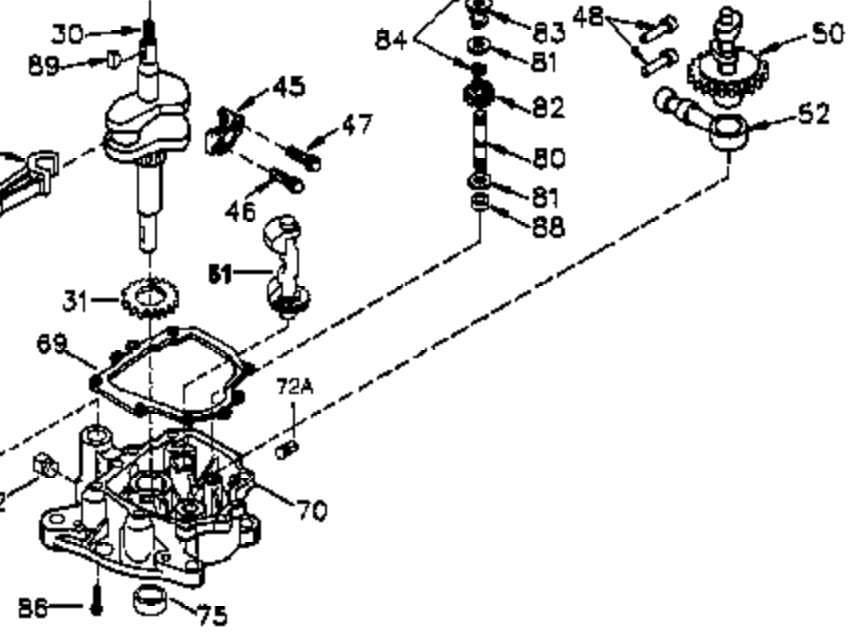

CONTINUED FROM PAGE 2

Ref #	Part Number	Qty	Description
30	35802A	1	Crankshaft
31	35327	1	Counterbalance Gear
40	34552	1	Piston, Pin & Ring Set (Std.)
40	34553	1	Piston, Pin & Ring Set (.010" OS)
40	34554	1	Piston, Pin & Ring Set (.020" OS)
41	34329A	1	Piston & Pin Ass'y. (Std.) (Incl. 43)
41	34330A	1	Piston & Pin Ass'y. (.010" OS) (Incl. 43)
41	34331A	1	Piston & Pin Ass'y. (.020" OS) (Incl. 43)
42	34332	1	Ring Set (Std.)
42	34333	1	Ring Set (.010" OS)
42	34334	1	Ring Set (.020" OS)
43	27888	2	Piston Pin Retaining Ring
45	35373A	1	Connecting Rod Ass'y. (Incl. 46 & 47)
46	650908	1	Connecting Rod Bolt
47	650882	1	Connecting Rod Bolt
48	34034	2	Valve Lifter
50	35381	1	Camshaft (MCR)
51	35747A	1	Counterbalance Weight
52	31356	1	Oil Pump Ass'y.
69	35317	1	* Mounting Flange Gasket
70	35711A	1	Mounting Flange (Incl. 72,75,80 & 81)
72	31927	1	Oil Drain Plug
75	35319	1	Oil Seal
80	35783	1	Governor Shaft
81	30590A	2	Washer
82	35378	1	Governor Gear Ass'y. (Incl. 81)
83	30588A	1	Governor Spool
84	29193	2	Retaining Ring
86	650833	7	Screw, 1/4-20 x 1-3/16"
88	31707A	1	Spacer (Incl. 81)
89	32589	1	Flywheel Key
123	33261	1	Intake Pipe Brace
124	650738	3	Screw, 1/4-20 x 5/8"
178	29752	2	Nut & Lock Washer, 1/4-28
182	30088A	2	Screw, 1/4-28 x 1"
184	33263	1	* Carburetor To Intake Pipe Gasket
185	34926	1	Intake Pipe
223	650378	2	Screw, Torx T-30, 5/16-18 x 1-1/8"
224	27915A	1	* Intake Pipe Gasket
234	650825	2	Nut & Lock Washer, 1/4-20
238	650834	2	Screw, 10-32 x 1-17/32"
239	33629	1	* Air Cleaner Gasket
240	35538B	1	Air Cleaner Body (Incl. 239)
245	35403	1	Air Cleaner Filter (Incl. 324)
245A	35404	1	Air Cleaner Filter
250	35961	1	Air Cleaner Cover
251	650886	2	Wing Nut, 1/4-20
292	26460	2	Fuel Line Clamp
305	35574	1	Oil Fill Tube
307	35499	1	"O" Ring
308	35437	1	Fill Tube Clip
310	35576	1	Dipstick
380	632677	1	Carburetor (Incl. 184)
400	36450A	1	* Gasket Set (Incl. items marked PK in notes) Incl. part #'s 2727A (1), 27896A (2), 27915A (1), 29673 (1), 33263 (1), 33629 (1), 34698A (1), 35262A (1), 36448 (1)
420	730225	1	SAE 30 4-Cycle Engine Oil (Quart)