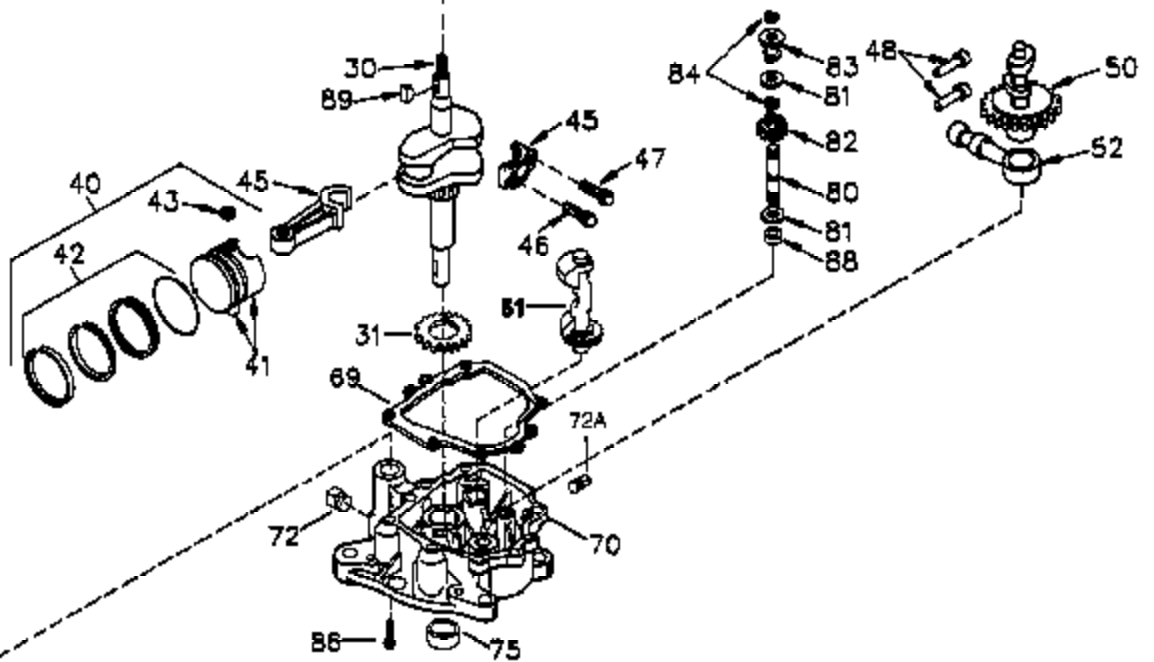

CONTINUED FROM PAGE 2

Ref #	Part Number	Qty	Description
30	35802A	1	Crankshaft
31	35327	1	Counterbalance Gear
40	34552	1	Piston, Pin & Ring Set (Std.)
40	34553	1	Piston, Pin & Ring Set (.010" OS)
40	34554	1	Piston, Pin & Ring Set (.020" OS)
41	34329A	1	Piston & Pin Ass'y. (Std.) (Incl. 43)
41	34330A	1	Piston & Pin Ass'y. (.010" OS) (Incl. 43)
41	34331A	1	Piston & Pin Ass'y. (.020" OS) (Incl. 43)
42	34332	1	Ring Set (Std.)
42	34333	1	Ring Set (.010" OS)
42	34334	1	Ring Set (.020" OS)
43	27888	2	Piston Pin Retaining Ring
45	36897	1	Connecting Rod Ass'y. (Incl. 47)
47	651033	2	Connecting Rod Bolt
48	34034	2	Valve Lifter
50	35381	1	Camshaft (MCR)
51	35747A	1	Counterbalance Weight
52	31356	1	Oil Pump Ass'y.
69	35317	1	* Mounting Flange Gasket
70	35711A	1	Mounting Flange (Incl. 72,75,80 & 81)
72	31927	1	Oil Drain Plug
75	35319	1	Oil Seal
80	35783	1	Governor Shaft
81	30590A	2	Washer
82	35378	1	Governor Gear Ass'y. (Incl. 81)
83	30588A	1	Governor Spool
84	29193	2	Retaining Ring
86	650833	7	Screw, 1/4-20 x 1-3/16"
88	31707A	1	Spacer (Incl. 81)
89	32589	1	Flywheel Key
123	33261	1	Intake Pipe Brace
124	651031	3	Screw, 1/4-20 x 9/16"
178	29752	2	Nut & Lock Washer, 1/4-28
182	30088A	2	Screw, 1/4-28 x 1"
184	33263	1	* Carburetor To Intake Pipe Gasket
185	34926	1	Intake Pipe
223	650378	2	Screw, Torx T-30, 5/16-18 x 1-1/8"
224	27915A	1	* Intake Pipe Gasket
234	650825	2	Nut & Lock Washer, 1/4-20
238	650834	2	Screw, 10-32 x 1-17/32"
239	33629	1	* Air Cleaner Gasket
240	35538B	1	Air Cleaner Body (Incl. 239)
245	35403	1	Air Cleaner Filter (Incl. 324)
245A	35404	1	Air Cleaner Filter
250	35961	1	Air Cleaner Cover
251	650886	2	Wing Nut, 1/4-20
292	26460	2	Fuel Line Clamp
305	35574	1	Oil Fill Tube
307	35499	1	"O" Ring
308	35437	1	Fill Tube Clip
310	35576	1	Dipstick
380	632677	1	Carburetor (Incl. 184)
400	36450A	1	* Gasket Set (Incl. items marked PK in notes) Incl. part #'s 27272A (1), 27896A (2), 27915A (1), 29673 (1), 33263 (1), 33629 (1), 34698A (1), 35262A (1), 36448 (1)
420	730225	1	SAE 30 4-Cycle Engine Oil (Quart)