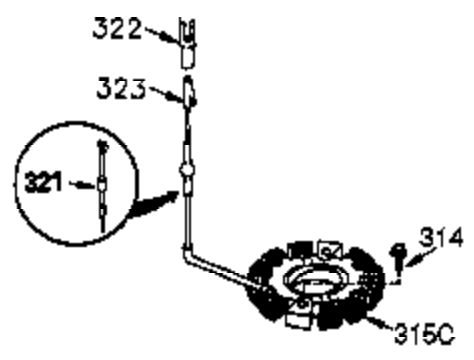

**OPTIONAL SPARK
ARRESTOR**