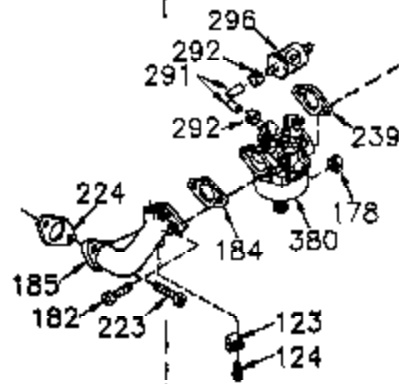

CONTINUED FROM PAGE 2

Ref #	Part Number	Qty	Description
30	35802A	1	Crankshaft
31	35327	1	Counterbalance Gear
40	34552	1	Piston, Pin & Ring Set (Std.)
40	34553	1	Piston, Pin & Ring Set (.010" OS)
40	34554	1	Piston, Pin & Ring Set (.020" OS)
41	34329A	1	Piston & Pin Ass'y. (Std.) (Incl. 43)
41	34330A	1	Piston & Pin Ass'y. (.010" OS) (Incl. 43)
41	34331A	1	Piston & Pin Ass'y. (.020" OS) (Incl. 43)
42	34332	1	Ring Set (Std.)
42	34333	1	Ring Set (.010" OS)
42	34334	1	Ring Set (.020" OS)
43	27888	2	Piston Pin Retaining Ring
45	36897	1	Connecting Rod Ass'y. (Incl. 47)
47	651033	2	Connecting Rod Bolt
48	34034	2	Valve Lifter
50	35381	1	Camshaft (MCR)
51	35747A	1	Counterbalance Weight
52	31356	1	Oil Pump Ass'y.
69	35317	1	* Mounting Flange Gasket
70	35711A	1	Mounting Flange (Incl. 72,75,80 & 81)
72	31927	1	Oil Drain Plug
75	35319	1	Oil Seal
80	35783	1	Governor Shaft
81	30590A	2	Washer
82	35378	1	Governor Gear Ass'y. (Incl. 81)
83	30588A	1	Governor Spool
84	29193	2	Retaining Ring
86	650833	7	Screw, 1/4-20 x 1-3/16"
88	31707A	1	Spacer (Incl. 81)
89	32589	1	Flywheel Key
123	33261	1	Intake Pipe Brace
124	651031	3	Screw, 1/4-20 x 9/16"
178	29752	2	Nut & Lock Washer, 1/4-28
182	30088A	2	Screw, 1/4-28 x 1"
184	33263	1	* Carburetor To Intake Pipe Gasket
185	34926	1	Intake Pipe
223	650378	2	Screw, Torx T-30, 5/16-18 x 1-1/8"
224	27915A	1	* Intake Pipe Gasket
234	650825	2	Nut & Lock Washer, 1/4-20
238	650834	2	Screw, 10-32 x 1-17/32"
239	33629	1	* Air Cleaner Gasket
240	35538B	1	Air Cleaner Body (Incl. 239)
245	35403	1	Air Cleaner Filter (Incl. 324)
245A	35404	1	Air Cleaner Filter
250	35961	1	Air Cleaner Cover
251	650886	2	Wing Nut, 1/4-20
292	26460	2	Fuel Line Clamp
305	35574	1	Oil Fill Tube
307	35499	1	"O" Ring
308	35437	1	Fill Tube Clip
310	35576	1	Dipstick
380	632677	1	Carburetor (Incl. 184)
400	36450A	1	* Gasket Set (Incl. items marked PK in notes) Incl. part #'s 27272A (1), 27896A (2), 27915A (1), 29673 (1), 33263 (1), 33629 (1), 34698A (1), 35262A (1), 36448 (1)
420	730225	1	SAE 30 4-Cycle Engine Oil (Quart)