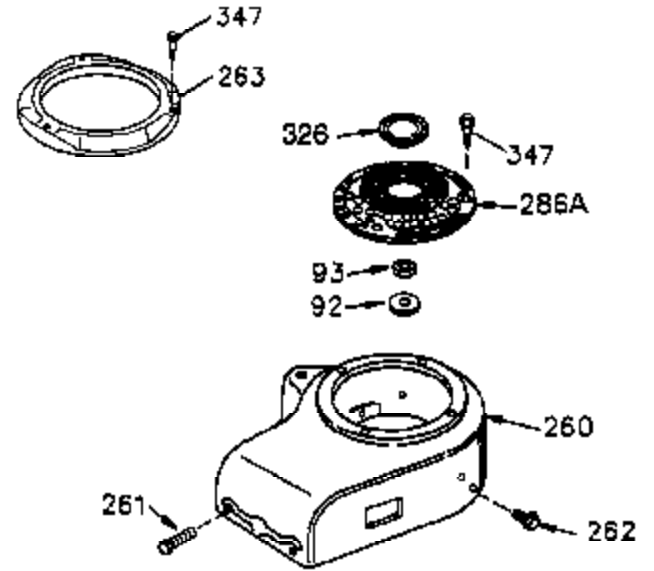

**MUFFLER (QUIET)
(OPTIONAL)**

**OPTIONAL SPARK
ARRESTOR**

**DEBRIS SCREEN KIT
(OPTIONAL)**