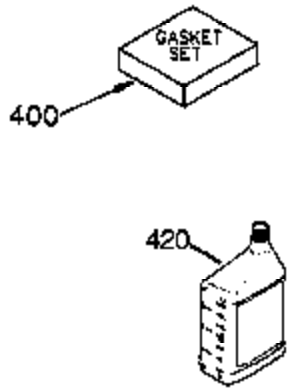

CONTINUED FROM PAGE 2

Ref #	Part Number	Qty	Description
30	35802A	1	Crankshaft
31	35327	1	Counterbalance Gear
40	34552	1	Piston, Pin & Ring Set (Std.)
40	34553	1	Piston, Pin & Ring Set (.010" OS)
40	34554	1	Piston, Pin & Ring Set (.020" OS)
41	34329A	1	Piston & Pin Ass'y. (Std.) (Incl. 43)
41	34330A	1	Piston & Pin Ass'y. (.010" OS) (Incl. 43)
41	34331A	1	Piston & Pin Ass'y. (.020" OS) (Incl. 43)
42	34332	1	Ring Set (Std.)
42	34333	1	Ring Set (.010" OS)
42	34334	1	Ring Set (.020" OS)
43	27888	2	Piston Pin Retaining Ring
45	36897	1	Connecting Rod Ass'y. (Incl. 47)
47	651033	2	Connecting Rod Bolt
48	34034	2	Valve Lifter
50	35381	1	Camshaft (MCR)
51	35747A	1	Counterbalance Weight
52	31356	1	Oil Pump Ass'y.
69	35317	1	* Mounting Flange Gasket
70	35711A	1	Mounting Flange (Incl. 72,75,80 & 81)
72	31927	1	Oil Drain Plug
75	35319	1	Oil Seal
80	35783	1	Governor Shaft
81	30590A	2	Washer
82	35378	1	Governor Gear Ass'y. (Incl. 81)
83	30588A	1	Governor Spool
84	29193	2	Retaining Ring
86	650833	7	Screw, 1/4-20 x 1-3/16"
88	31707A	1	Spacer (Incl. 81)
89	32589	1	Flywheel Key
123	33261	1	Intake Pipe Brace
124	651031	3	Screw, 1/4-20 x 9/16"
178	29752	2	Nut & Lock Washer, 1/4-28
182	30088A	2	Screw, 1/4-28 x 1"
184	33263	1	* Carburetor To Intake Pipe Gasket
185	34926	1	Intake Pipe
223	650378	2	Screw, Torx T-30, 5/16-18 x 1-1/8"
224	27915A	1	* Intake Pipe Gasket
234	650825	2	Nut & Lock Washer, 1/4-20
238	650834	2	Screw, 10-32 x 1-17/32"
239	33629	1	* Air Cleaner Gasket
240	35538B	1	Air Cleaner Body (Incl. 239)
245	35403	1	Air Cleaner Filter (Incl. 324)
245A	35404	1	Air Cleaner Filter
250	35961	1	Air Cleaner Cover
251	650886	2	Wing Nut, 1/4-20
292	26460	2	Fuel Line Clamp
305	35574	1	Oil Fill Tube
307	35499	1	"O" Ring
308	35437	1	Fill Tube Clip
310	35576	1	Dipstick
380	632677	1	Carburetor (Incl. 184)
400	36450A	1	* Gasket Set (Incl. items marked PK in notes) Incl. part #'s 27272A (1), 27896A (2), 27915A (1), 29673 (1), 33263 (1), 33629 (1), 34698A (1), 35262A (1), 36448 (1)
420	730225	1	SAE 30 4-Cycle Engine Oil (Quart)