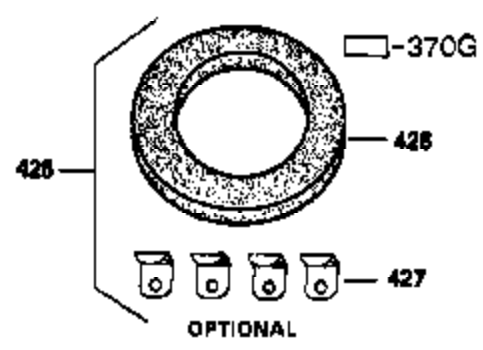

**DEBRIS SCREEN KIT
(OPTIONAL)**