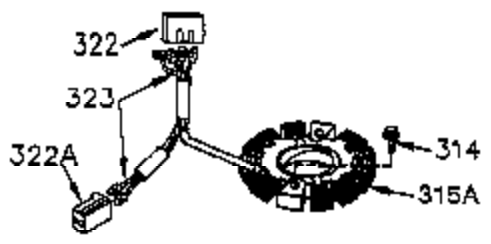

**MUFFLER (QUIET)
(OPTIONAL)**

**OPTIONAL SPARK
ARRESTOR**

**DEBRIS SCREEN KIT
(OPTIONAL)**