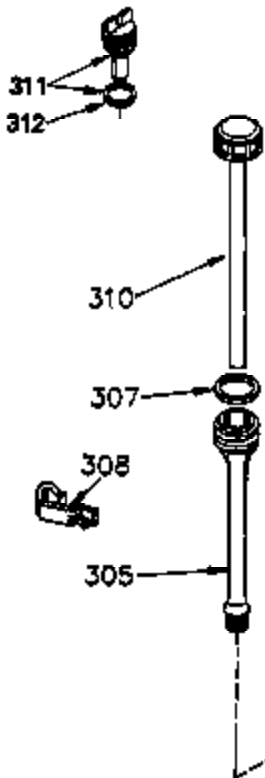

CONTINUED FROM PAGE 2

Ref #	Part Number	Qty	Description
30	35802A	1	Crankshaft
31	35327	1	Counterbalance Gear
40	34552	1	Piston, Pin & Ring Set (Std.)
40	34553	1	Piston, Pin & Ring Set (.010" OS)
40	34554	1	Piston, Pin & Ring Set (.020" OS)
41	34329A	1	Piston & Pin Ass'y. (Std.) (Incl. 43)
41	34330A	1	Piston & Pin Ass'y. (.010" OS) (Incl. 43)
41	34331A	1	Piston & Pin Ass'y. (.020" OS) (Incl. 43)
42	34332	1	Ring Set (Std.)
42	34333	1	Ring Set (.010" OS)
42	34334	1	Ring Set (.020" OS)
43	27888	2	Piston Pin Retaining Ring
45	36897	1	Connecting Rod Ass'y. (Incl. 47)
47	651033	2	Connecting Rod Bolt
48	34034	2	Valve Lifter
50	35381	1	Camshaft (MCR)
51	35747A	1	Counterbalance Weight
52	31356	1	Oil Pump Ass'y.
69	35317	1	* Mounting Flange Gasket
70	35711A	1	Mounting Flange (Incl. 72,75,80 & 81)
72	31927	1	Oil Drain Plug
75	35319	1	Oil Seal
80	35783	1	Governor Shaft
81	30590A	2	Washer
82	35378	1	Governor Gear Ass'y. (Incl. 81)
83	30588A	1	Governor Spool
84	29193	2	Retaining Ring
86	650833	7	Screw, 1/4-20 x 1-3/16"
88	31707A	1	Spacer (Incl. 81)
89	32589	1	Flywheel Key
123	33261	1	Intake Pipe Brace
124	651031	3	Screw, 1/4-20 x 9/16"
178	29752	2	Nut & Lock Washer, 1/4-28
182	30088A	2	Screw, 1/4-28 x 1"
184	33263	1	* Carburetor To Intake Pipe Gasket
185	34926	1	Intake Pipe
223	650378	2	Screw, Torx T-30, 5/16-18 x 1-1/8"
224	27915A	1	* Intake Pipe Gasket
234	650825	2	Nut & Lock Washer, 1/4-20
238	650834	2	Screw, 10-32 x 1-17/32"
239	33629	1	* Air Cleaner Gasket
240	35538B	1	Air Cleaner Body (Incl. 239)
245	35403	1	Air Cleaner Filter (Incl. 324)
245A	35404	1	Air Cleaner Filter
250	35961	1	Air Cleaner Cover
251	650886	2	Wing Nut, 1/4-20
292	26460	2	Fuel Line Clamp
305	35574	1	Oil Fill Tube
307	35499	1	"O" Ring
308	35437	1	Fill Tube Clip
310	35576	1	Dipstick
380	632677	1	Carburetor (Incl. 184)
400	36450A	1	* Gasket Set (Incl. items marked PK in notes) Incl. part #'s 27272A (1), 27896A (2), 27915A (1), 29673 (1), 33263 (1), 33629 (1), 34698A (1), 35262A (1), 36448 (1)
420	730225	1	SAE 30 4-Cycle Engine Oil (Quart)