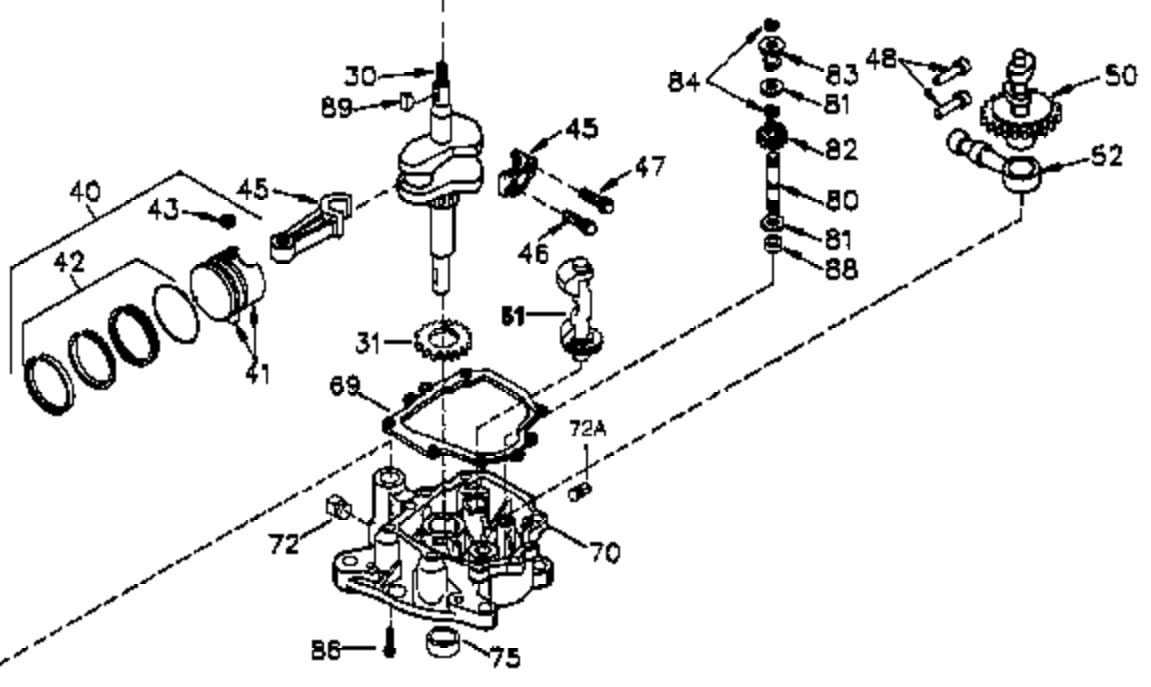

CONTINUED FROM PAGE 2

Ref #	Part Number	Qty	Description
30	35802A	1	Crankshaft
31	35327	1	Counterbalance Gear
40	34552	1	Piston, Pin & Ring Set (Std.)
40	34553	1	Piston, Pin & Ring Set (.010" OS)
40	34554	1	Piston, Pin & Ring Set (.020" OS)
41	34329A	1	Piston & Pin Ass'y. (Std.) (Incl. 43)
41	34330A	1	Piston & Pin Ass'y. (.010" OS) (Incl. 43)
41	34331A	1	Piston & Pin Ass'y. (.020" OS) (Incl. 43)
42	34332	1	Ring Set (Std.)
42	34333	1	Ring Set (.010" OS)
42	34334	1	Ring Set (.020" OS)
43	27888	2	Piston Pin Retaining Ring
45	36897	1	Connecting Rod Ass'y. (Incl. 47)
47	651033	2	Connecting Rod Bolt
48	34034	2	Valve Lifter
50	35381	1	Camshaft (MCR)
51	35747A	1	Counterbalance Weight
52	31356	1	Oil Pump Ass'y.
69	35317	1	* Mounting Flange Gasket
70	35711A	1	Mounting Flange (Incl. 72, 75 & 80)
72	31927	1	Oil Drain Plug
75	35319	1	Oil Seal
80	35783	1	Governor Shaft
81	30590A	2	Washer
82	35378	1	Governor Gear Ass'y. (Incl. 81)
83	30588A	1	Governor Spool
84	29193	2	Retaining Ring
86	650833	7	Screw, 1/4-20 x 1-3/16"
88	31707A	1	Spacer (Incl. 81)
89	32589	1	Flywheel Key
123	33261	1	Intake Pipe Bracket
124	651031	3	Screw 1/4-20 x 9/16"
178	29752	2	Nut & Lock Washer, 1/4-28
182	30088A	2	Screw, 1/4-28 x 1"
184	33263	1	* Carburetor To Intake Pipe Gasket
185	34926	1	Intake Pipe
223	650378	2	Screw Torx T-30, 5/16-18 x 1-1/8"
224	27915A	1	* Intake Pipe Gasket
234	650825	2	Nut & Lock Washer, 1/4-20
238	650834	2	Screw, 10-32 x 1-17/32"
239	33629	1	* Air Cleaner Gasket
240	35538B	1	Air Cleaner Body (Incl. 239)
245	35403	1	Air Cleaner Filter (Incl. 234)
245A	35404	1	Air Cleaner Filter
250	35961	1	Air Cleaner Cover
251	650886	2	Wing Nut 1/4-20 2
292	26460	2	Fuel Line Clamp
305	35574	1	Oil Fill Tube
307	35499	1	"O" Ring
308	35437	1	Fill Tube Clip
310	35576	1	Oil Dipstick
380	632677	1	Carburetor (Incl. 184)
400	36450B	1	* Gasket Set (Incl. items marked PK in notes) Incl. part #'s 27272A (1), 27896A (2), 27915A (1), 29673 (1), 33263 (1), 33629 (1), 34698A (1), 35262A (1), 35317 (1), 36448 (1)
420	730225	1	SAE 30 4-Cycle Engine Oil (Quart)