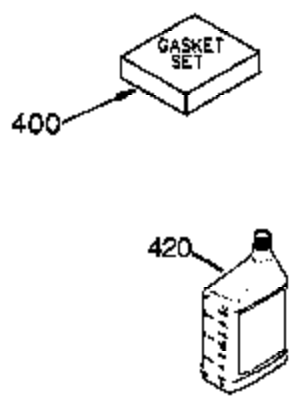

CONTINUED FROM PAGE 2

Ref #	Part Number	Qty	Description
30	35802A	1	Crankshaft
31	35327	1	Counterbalance Gear
40	34552	1	Piston, Pin & Ring Set (Std.)
40	34553	1	Piston, Pin & Ring Set (.010" OS)
40	34554	1	Piston, Pin & Ring Set (.020" OS)
41	34329A	1	Piston & Pin Ass'y. (Std.) (Incl. 43)
41	34330A	1	Piston & Pin Ass'y. (.010" OS) (Incl. 43)
41	34331A	1	Piston & Pin Ass'y. (.020" OS) (Incl. 43)
42	34332	1	Ring Set (Std.)
42	34333	1	Ring Set (.010" OS)
42	34334	1	Ring Set (.020" OS)
43	27888	2	Piston Pin Retaining Ring
45	36897	1	Connecting Rod Ass'y. (Incl. 47)
47	651033	2	Connecting Rod Bolt
48	34034	2	Valve Lifter
50	35381	1	Camshaft (MCR)
51	35747A	1	Counterbalance Weight
52	31356	1	Oil Pump Ass'y.
69	35317	1	* Mounting Flange Gasket
70	35711A	1	Mounting Flange (Incl. 72, 75 & 80)
72	31927	1	Oil Drain Plug
75	35319	1	Oil Seal
80	35783	1	Governor Shaft
81	30590A	2	Washer
82	35378	1	Governor Gear Ass'y. (Incl. 81)
83	30588A	1	Governor Spool
84	29193	2	Retaining Ring
86	650833	7	Screw, 1/4-20 x 1-3/16"
88	31707A	1	Spacer (Incl. 81)
89	32589	1	Flywheel Key
123	33261	1	Intake Pipe Bracket
124	651031	3	Screw 1/4-20 x 9/16"
178	29752	2	Nut & Lock Washer, 1/4-28
182	30088A	2	Screw, 1/4-28 x 1"
184	33263	1	* Carburetor To Intake Pipe Gasket
185	34926	1	Intake Pipe
223	650378	2	Screw Torx T-30, 5/16-18 x 1-1/8"
224	27915A	1	* Intake Pipe Gasket
234	650825	2	Nut & Lock Washer, 1/4-20
238	650834	2	Screw, 10-32 x 1-17/32"
239	33629	1	* Air Cleaner Gasket
240	35538B	1	Air Cleaner Body (Incl. 239)
245	35403	1	Air Cleaner Filter (Incl. 234)
245A	35404	1	Air Cleaner Filter
250	35961	1	Air Cleaner Cover
251	650886	2	Wing Nut 1/4-20 2
292	26460	2	Fuel Line Clamp
305	35574	1	Oil Fill Tube
307	35499	1	"O" Ring
308	35437	1	Fill Tube Clip
310	35576	1	Oil Dipstick
380	632677	1	Carburetor (Incl. 184)
400	36450B	1	* Gasket Set (Incl. items marked PK in notes) Incl. part #'s 27272A (1), 27896A (2), 27915A (1), 29673 (1), 33263 (1), 33629 (1), 34698A (1), 35262A (1), 35317 (1), 36448 (1)
420	730225	1	SAE 30 4-Cycle Engine Oil (Quart)