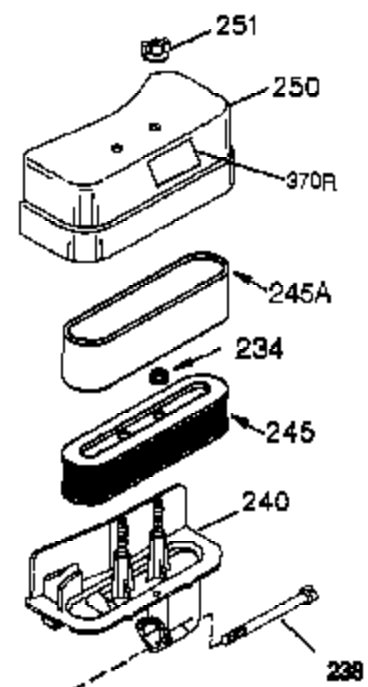

CONTINUED FROM PAGE 2

Ref #	Part Number	Qty	Description
30	35802A	1	Crankshaft
31	35327	1	Counterbalance Gear
40	34552	1	Piston, Pin & Ring Set (Std.)
40	34553	1	Piston, Pin & Ring Set (.010" OS)
40	34554	1	Piston, Pin & Ring Set (.020" OS)
41	34329A	1	Piston & Pin Ass'y. (Std.) (Incl. 43)
41	34330A	1	Piston & Pin Ass'y. (.010" OS) (Incl. 43)
41	34331A	1	Piston & Pin Ass'y. (.020" OS) (Incl. 43)
42	34332	1	Ring Set (Std.)
42	34333	1	Ring Set (.010" OS)
42	34334	1	Ring Set (.020" OS)
43	27888	2	Piston Pin Retaining Ring
45	36897	1	Connecting Rod Ass'y. (Incl. 47)
47	651033	2	Connecting Rod Bolt
48	34034	2	Valve Lifter
50	35381	1	Camshaft (MCR)
51	35747A	1	Counterbalance Weight
52	31356	1	Oil Pump Ass'y.
69	35317	1	* Mounting Flange Gasket
70	35711A	1	Mounting Flange (Incl. 72, 75 & 80)
72	31927	1	Oil Drain Plug
75	35319	1	Oil Seal
80	35783	1	Governor Shaft
81	30590A	2	Washer
82	35378	1	Governor Gear Ass'y. (Incl. 81)
83	30588A	1	Governor Spool
84	29193	2	Retaining Ring
86	650833	7	Screw, 1/4-20 x 1-3/16"
88	31707A	1	Spacer (Incl. 81)
89	32589	1	Flywheel Key
123	33261	1	Intake Pipe Bracket
124	651031	3	Screw 1/4-20 x 9/16"
178	29752	2	Nut & Lock Washer, 1/4-28
182	30088A	2	Screw, 1/4-28 x 1"
184	33263	1	* Carburetor To Intake Pipe Gasket
185	34926	1	Intake Pipe
223	650378	2	Screw Torx T-30, 5/16-18 x 1-1/8"
224	27915A	1	* Intake Pipe Gasket
234	650825	2	Nut & Lock Washer, 1/4-20
238	650834	2	Screw, 10-32 x 1-17/32"
239	33629	1	* Air Cleaner Gasket
240	35538B	1	Air Cleaner Body (Incl. 239)
245	35403	1	Air Cleaner Filter (Incl. 234)
245A	35404	1	Air Cleaner Filter
250	35961	1	Air Cleaner Cover
251	650886	2	Wing Nut 1/4-20 2
292	26460	2	Fuel Line Clamp
305	35574	1	Oil Fill Tube
307	35499	1	"O" Ring
308	35437	1	Fill Tube Clip
310	35576	1	Oil Dipstick
380	632677	1	Carburetor (Incl. 184)
400	36450B	1	* Gasket Set (Incl. items marked PK in notes) Incl. part #'s 27272A (1), 27896A (2), 27915A (1), 29673 (1), 33263 (1), 33629 (1), 34698A (1), 35262A (1), 35317 (1), 36448 (1)
420	730225	1	SAE 30 4-Cycle Engine Oil (Quart)