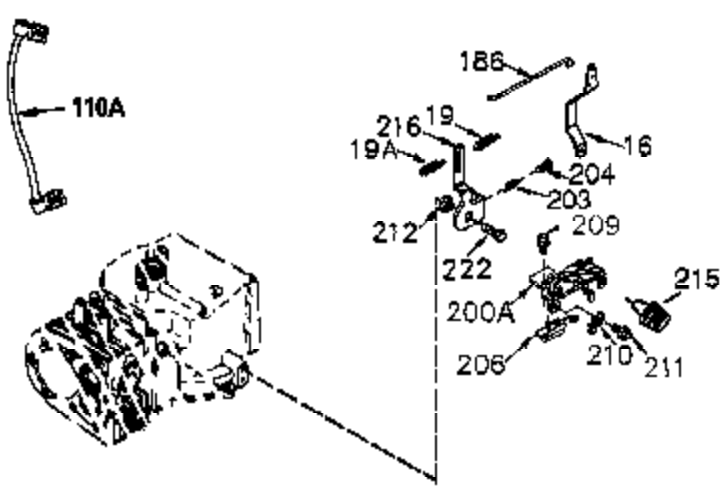

CONTINUED FROM PAGE 2

Ref #	Part Number	Qty	Description
30	35802A	1	Crankshaft
31	35327	1	Counterbalance Gear
40	34552	1	Piston, Pin & Ring Set (Std.)
40	34553	1	Piston, Pin & Ring Set (.010" OS)
40	34554	1	Piston, Pin & Ring Set (.020" OS)
41	34329A	1	Piston & Pin Ass'y. (Std.) (Incl. 43)
41	34330A	1	Piston & Pin Ass'y. (.010" OS) (Incl. 43)
41	34331A	1	Piston & Pin Ass'y. (.020" OS) (Incl. 43)
42	34332	1	Ring Set (Std.)
42	34333	1	Ring Set (.010" OS)
42	34334	1	Ring Set (.020" OS)
43	27888	2	Piston Pin Retaining Ring
45	36897	1	Connecting Rod Ass'y. (Incl. 47)
47	651033	2	Connecting Rod Bolt
48	34034	2	Valve Lifter
50	35381	1	Camshaft (MCR)
51	35747A	1	Counterbalance Weight
52	31356	1	Oil Pump Ass'y.
69	35317	1	* Mounting Flange Gasket
70	35711A	1	Mounting Flange (Incl. 72, 75 & 80)
72	31927	1	Oil Drain Plug
75	35319	1	Oil Seal
80	35783	1	Governor Shaft
81	30590A	2	Washer
82	35378	1	Governor Gear Ass'y. (Incl. 81)
83	30588A	1	Governor Spool
84	29193	2	Retaining Ring
86	650833	7	Screw, 1/4-20 x 1-3/16"
88	31707A	1	Spacer (Incl. 81)
89	32589	1	Flywheel Key
123	33261	1	Intake Pipe Bracket
124	651031	3	Screw 1/4-20 x 9/16"
178	29752	2	Nut & Lock Washer, 1/4-28
182	30088A	2	Screw, 1/4-28 x 1"
184	33263	1	* Carburetor To Intake Pipe Gasket
185	34926	1	Intake Pipe
223	650378	2	Screw Torx T-30, 5/16-18 x 1-1/8"
224	27915A	1	* Intake Pipe Gasket
234	650825	2	Nut & Lock Washer, 1/4-20
238	650834	2	Screw, 10-32 x 1-17/32"
239	33629	1	* Air Cleaner Gasket
240	35538B	1	Air Cleaner Body (Incl. 239)
245	35403	1	Air Cleaner Filter (Incl. 234)
245A	35404	1	Air Cleaner Filter
250	35961	1	Air Cleaner Cover
251	650886	2	Wing Nut 1/4-20 2
292	26460	2	Fuel Line Clamp
305	35574	1	Oil Fill Tube
307	35499	1	"O" Ring
308	35437	1	Fill Tube Clip
310	35576	1	Oil Dipstick
380	632677	1	Carburetor (Incl. 184)
400	36450B	1	* Gasket Set (Incl. items marked PK in notes) Incl. part #'s 27272A (1), 27896A (2), 27915A (1), 29673 (1), 33263 (1), 33629 (1), 34698A (1), 35262A (1), 35317 (1), 36448 (1)
420	730225	1	SAE 30 4-Cycle Engine Oil (Quart)