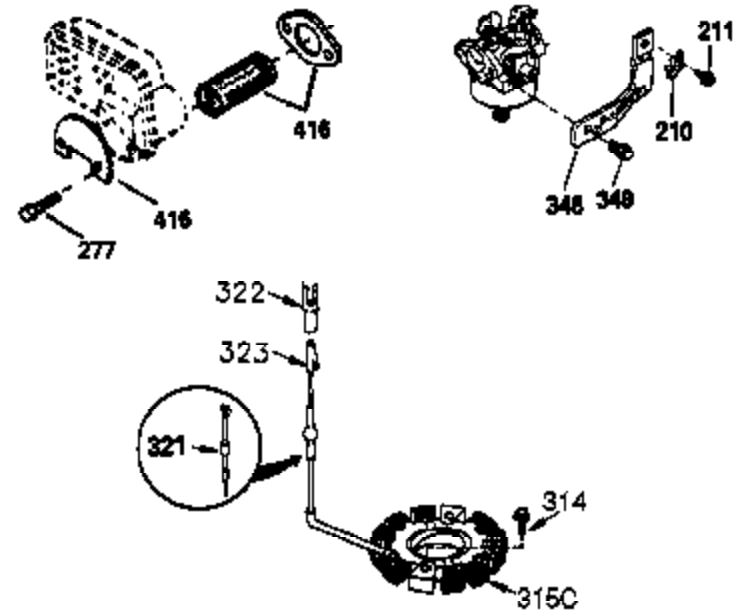

**MUFFLER (QUIET)
(OPTIONAL)**

**OPTIONAL SPARK
ARRESTOR**

**DEBRIS SCREEN KIT
(OPTIONAL)**