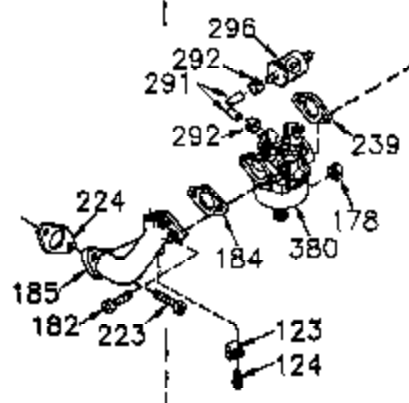

CONTINUED FROM PAGE 2

Ref #	Part Number	Qty	Description
30	35802A	1	Crankshaft
31	35327	1	Counterbalance Gear
40	34552	1	Piston, Pin & Ring Set (Std.)
40	34553	1	Piston, Pin & Ring Set (.010" OS)
40	34554	1	Piston, Pin & Ring Set (.020" OS)
41	34329A	1	Piston & Pin Ass'y. (Std.) (Incl. 43)
41	34330A	1	Piston & Pin Ass'y. (.010" OS) (Incl. 43)
41	34331A	1	Piston & Pin Ass'y. (.020" OS) (Incl. 43)
42	34332	1	Ring Set (Std.)
42	34333	1	Ring Set (.010" OS)
42	34334	1	Ring Set (.020" OS)
43	27888	2	Piston Pin Retaining Ring
45	36897	1	Connecting Rod Ass'y. (Incl. 47)
47	651033	2	Connecting Rod Bolt
48	34034	2	Valve Lifter
50	35381	1	Camshaft (MCR)
51	35747A	1	Counterbalance Weight
52	31356	1	Oil Pump Ass'y.
69	35317	1	* Mounting Flange Gasket
70	35711A	1	Mounting Flange (Incl. 72, 75 & 80)
72	31927	1	Oil Drain Plug
75	35319	1	Oil Seal
80	35783	1	Governor Shaft
81	30590A	2	Washer
82	35378	1	Governor Gear Ass'y. (Incl. 81)
83	30588A	1	Governor Spool
84	29193	2	Retaining Ring
86	650833	7	Screw, 1/4-20 x 1-3/16"
88	31707A	1	Spacer (Incl. 81)
89	32589	1	Flywheel Key
123	33261	1	Intake Pipe Bracket
124	651031	3	Screw 1/4-20 x 9/16"
178	29752	2	Nut & Lock Washer, 1/4-28
182	30088A	2	Screw, 1/4-28 x 1"
184	33263	1	* Carburetor To Intake Pipe Gasket
185	34926	1	Intake Pipe
223	650378	2	Screw Torx T-30, 5/16-18 x 1-1/8"
224	27915A	1	* Intake Pipe Gasket
234	650825	2	Nut & Lock Washer, 1/4-20
238	650834	2	Screw, 10-32 x 1-17/32"
239	33629	1	* Air Cleaner Gasket
240	35538B	1	Air Cleaner Body (Incl. 239)
245	35403	1	Air Cleaner Filter (Incl. 234)
245A	35404	1	Air Cleaner Filter
250	35961	1	Air Cleaner Cover
251	650886	2	Wing Nut 1/4-20 2
292	26460	2	Fuel Line Clamp
305	35574	1	Oil Fill Tube
307	35499	1	"O" Ring
308	35437	1	Fill Tube Clip
310	35576	1	Oil Dipstick
380	632677	1	Carburetor (Incl. 184)
400	36450B	1	* Gasket Set (Incl. items marked PK in notes) Incl. part #'s 27272A (1), 27896A (2), 27915A (1), 29673 (1), 33263 (1), 33629 (1), 34698A (1), 35262A (1), 35317 (1), 36448 (1)
420	730225	1	SAE 30 4-Cycle Engine Oil (Quart)