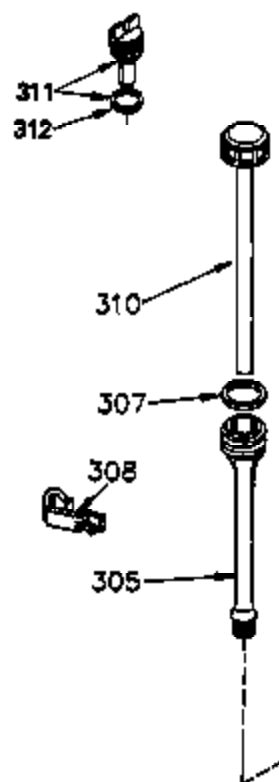

CONTINUED FROM PAGE 2

Ref #	Part Number	Qty	Description
30	35802A	1	Crankshaft
31	35327	1	Counterbalance Gear
40	34552	1	Piston, Pin & Ring Set (Std.)
40	34553	1	Piston, Pin & Ring Set (.010" OS)
40	34554	1	Piston, Pin & Ring Set (.020" OS)
41	34329A	1	Piston & Pin Ass'y. (Std.) (Incl. 43)
41	34330A	1	Piston & Pin Ass'y. (.010" OS) (Incl. 43)
41	34331A	1	Piston & Pin Ass'y. (.020" OS) (Incl. 43)
42	34332	1	Ring Set (Std.)
42	34333	1	Ring Set (.010" OS)
42	34334	1	Ring Set (.020" OS)
43	27888	2	Piston Pin Retaining Ring
45	36897	1	Connecting Rod Ass'y. (Incl. 47)
47	651033	2	Connecting Rod Bolt
48	34034	2	Valve Lifter
50	35381	1	Camshaft (MCR)
51	35747A	1	Counterbalance Weight
52	31356	1	Oil Pump Ass'y.
69	35317	1	* Mounting Flange Gasket
70	35711A	1	Mounting Flange (Incl. 72, 75 & 80)
72	31927	1	Oil Drain Plug
75	35319	1	Oil Seal
80	35783	1	Governor Shaft
81	30590A	2	Washer
82	35378	1	Governor Gear Ass'y. (Incl. 81)
83	30588A	1	Governor Spool
84	29193	2	Retaining Ring
86	650833	7	Screw, 1/4-20 x 1-3/16"
88	31707A	1	Spacer (Incl. 81)
89	32589	1	Flywheel Key
123	33261	1	Intake Pipe Bracket
124	651031	3	Screw 1/4-20 x 9/16"
178	29752	2	Nut & Lock Washer, 1/4-28
182	30088A	2	Screw, 1/4-28 x 1"
184	33263	1	* Carburetor To Intake Pipe Gasket
185	34926	1	Intake Pipe
223	650378	2	Screw Torx T-30, 5/16-18 x 1-1/8"
224	27915A	1	* Intake Pipe Gasket
234	650825	2	Nut & Lock Washer, 1/4-20
238	650834	2	Screw, 10-32 x 1-17/32"
239	33629	1	* Air Cleaner Gasket
240	35538B	1	Air Cleaner Body (Incl. 239)
245	35403	1	Air Cleaner Filter (Incl. 234)
245A	35404	1	Air Cleaner Filter
250	35961	1	Air Cleaner Cover
251	650886	2	Wing Nut 1/4-20 2
292	26460	2	Fuel Line Clamp
305	35574	1	Oil Fill Tube
307	35499	1	"O" Ring
308	35437	1	Fill Tube Clip
310	35576	1	Oil Dipstick
380	632677	1	Carburetor (Incl. 184)
400	36450B	1	* Gasket Set (Incl. items marked PK in notes) Incl. part #'s 27272A (1), 27896A (2), 27915A (1), 29673 (1), 33263 (1), 33629 (1), 34698A (1), 35262A (1), 35317 (1), 36448 (1)
420	730225	1	SAE 30 4-Cycle Engine Oil (Quart)