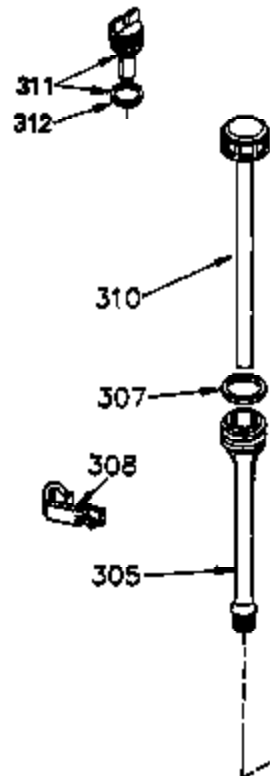

CONTINUED FROM PAGE 2

Ref #	Part Number	Qty	Description
30	35802B	1	Crankshaft
31	35327	1	Counterbalance Gear
40	40011	1	Piston, Pin & Ring Set (Std.)
40	40012	1	Piston, Pin & Ring Set (.010" OS)
41	40009	1	Piston & Pin Ass'y. (Std.) (Incl. 43)
41	40010	1	Piston & Pin Ass'y. (.010" OS) (Incl. 43)
42	40013	1	Ring Set (Std.)
42	40014	1	Ring Set (.010" OS)
43	27888	2	Piston Pin Retaining Ring
45	36897	1	Connecting Rod Ass'y. (Incl. 47)
47	651033	2	Connecting Rod Bolt
48	34034	2	Valve Lifter
50	35381	1	Camshaft Ass'y (MCR)
51	35747A	1	Counterbalance Weight
52	31356	1	Oil Pump Ass'y.
69	35317	1	* Mounting Flange Gasket
70	35711A	1	Mounting Flange (Incl. 72,75,80 & 81)
72	31927	1	Oil Drain Plug
75	35319	1	Oil Seal
80	35783	1	Governor Shaft
81	30590A	2	Washer
82	35378	1	Governor Gear Ass'y. (Incl. 81)
83	30588A	1	Governor Spool
84	29193	2	Retaining Ring
86	650833	7	Screw, 1/4-20 x 1-3/16"
88	31707A	1	Spacer (Incl. 81)
89	32589	1	Flywheel Key
123	33261	1	Intake Pipe Brace
124	651031	2	Screw, 1/4-20 x 9/16"
178	29752	2	Nut & Lock Washer. 1/4-28
182	30088A	2	Screw, 1/4-28 x 1"
184	33263	1	Carburetor To Intake Pipe Gasket
185	34926	1	Intake Pipe
223	650378	2	Screw, Torx T-30, 5/16-18 x 1-1/8"
224	27915A	1	* Intake Pipe Gasket
234	650825	2	Nut & Lock Washer, 1/4-20
238	650834	2	Screw, 10-32 x 1-17/32"
239	33629	1	* Air Cleaner Gasket
240	35538B	1	Air Cleaner Body (Incl. 239)
245	35403	1	Air Cleaner Filter (Incl. 324)
245A	35404	1	Air Cleaner Filter
250	35961	1	Air Cleaner Cover
251	650886	2	Wing Nut, 1/4-20
292	26460	2	Fuel Line Clamp
305	35574	1	Oil Fill Tube
307	35499	1	"O" Ring
308	35437	1	Fill Tube Clip
310	35576	1	Dipstick
380	640078	1	Carburetor (Incl. 184)
400	36450A		* Gasket Set (Incl. items marked PK i n notes) Incl. part #'s 27272A (1), 27896A (2), 27915A (1), 29673 (1), 33263 (1), 33629 (1), 34698A (1), 35262A (1), 36448 (1)
420	730225	1	SAE 30 4-Cycle Engine Oil (Quart)