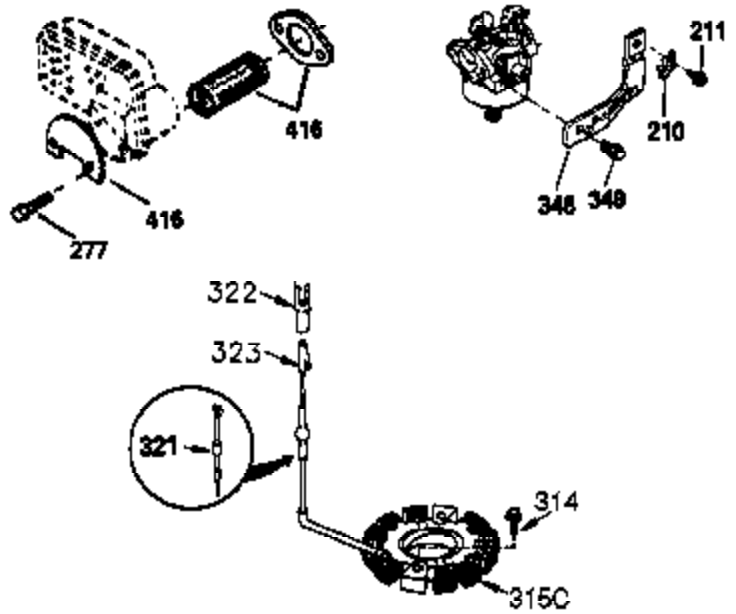

**MUFFLER (QUIET)
(OPTIONAL)**

**OPTIONAL SPARK
ARRESTOR**

**DEBRIS SCREEN KIT
(OPTIONAL)**