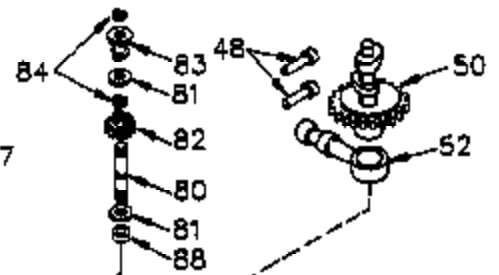

CONTINUED FROM PAGE 2

Ref #	Part Number	Qty	Description
30	35802B	1	Crankshaft
31	35327	1	Counterbalance Gear
40	40011	1	Piston, Pin & Ring Set (Std.)
40	40012	1	Piston, Pin & Ring Set (.010" OS)
41	40009	1	Piston & Pin Ass'y. (Std.) (Incl. 43)
41	40010	1	Piston & Pin Ass'y. (.010" OS) (Incl. 43)
42	40013	1	Ring Set (Std.)
42	40014	1	Ring Set (.010" OS)
43	27888	2	Piston Pin Retaining Ring
45	36897	1	Connecting Rod Ass'y. (Incl. 47)
47	651033	2	Connecting Rod Bolt
48	34034	2	Valve Lifter
50	35381	1	Camshaft Ass'y (MCR)
51	35747A	1	Counterbalance Weight
52	31356	1	Oil Pump Ass'y.
69	35317	1	* Mounting Flange Gasket
70	35711A	1	Mounting Flange (Incl. 72,75,80 & 81)
72	31927	1	Oil Drain Plug
75	35319	1	Oil Seal
80	35783	1	Governor Shaft
81	30590A	2	Washer
82	35378	1	Governor Gear Ass'y. (Incl. 81)
83	30588A	1	Governor Spool
84	29193	2	Retaining Ring
86	650833	7	Screw, 1/4-20 x 1-3/16"
88	31707A	1	Spacer (Incl. 81)
89	32589	1	Flywheel Key
123	33261	1	Intake Pipe Brace
124	651031	2	Screw, 1/4-20 x 9/16"
178	29752	2	Nut & Lock Washer. 1/4-28
182	30088A	2	Screw, 1/4-28 x 1"
184	33263	1	Carburetor To Intake Pipe Gasket
185	34926	1	Intake Pipe
223	650378	2	Screw, Torx T-30, 5/16-18 x 1-1/8"
224	27915A	1	* Intake Pipe Gasket
234	650825	2	Nut & Lock Washer, 1/4-20
238	650834	2	Screw, 10-32 x 1-17/32"
239	33629	1	* Air Cleaner Gasket
240	35538B	1	Air Cleaner Body (Incl. 239)
245	35403	1	Air Cleaner Filter (Incl. 324)
245A	35404	1	Air Cleaner Filter
250	35961	1	Air Cleaner Cover
251	650886	2	Wing Nut, 1/4-20
292	26460	2	Fuel Line Clamp
305	35574	1	Oil Fill Tube
307	35499	1	"O" Ring
308	35437	1	Fill Tube Clip
310	35576	1	Dipstick
380	640078	1	Carburetor (Incl. 184)
400	36450A		* Gasket Set (Incl. items marked PK i n notes) Incl. part #'s 27272A (1), 27896A (2), 27915A (1), 29673 (1), 33263 (1), 33629 (1), 34698A (1), 35262A (1), 36448 (1)
420	730225	1	SAE 30 4-Cycle Engine Oil (Quart)