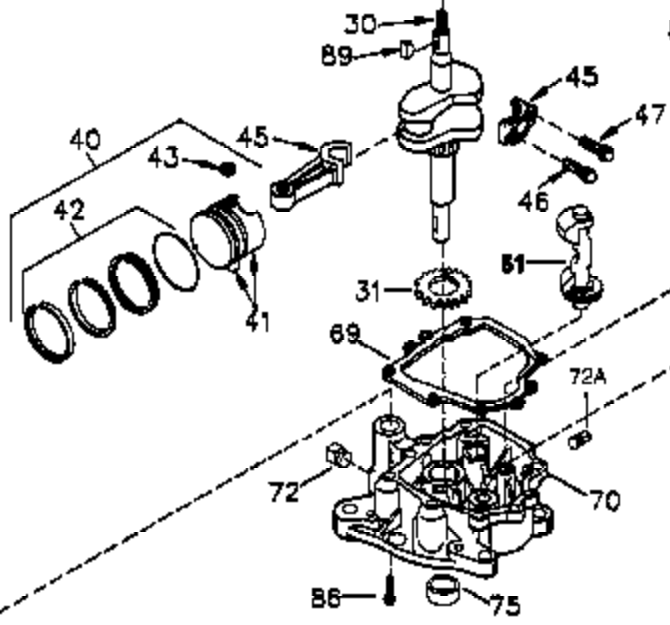

CONTINUED FROM PAGE 2

Ref #	Part Number	Qty	Description
30	35802B	1	Crankshaft
31	35327	1	Counterbalance Gear
40	40011	1	Piston, Pin & Ring Set (Std.)
40	40012	1	Piston, Pin & Ring Set (.010" OS)
41	40009	1	Piston & Pin Ass'y. (Std.) (Incl. 43)
41	40010	1	Piston & Pin Ass'y. (.010" OS) (Incl. 43)
42	40013	1	Ring Set (Std.)
42	40014	1	Ring Set (.010" OS)
43	27888	2	Piston Pin Retaining Ring
45	36897	1	Connecting Rod Ass'y. (Incl. 47)
47	651033	2	Connecting Rod Bolt
48	34034	2	Valve Lifter
50	35381	1	Camshaft Ass'y (MCR)
51	35747A	1	Counterbalance Weight
52	31356	1	Oil Pump Ass'y.
69	35317	1	* Mounting Flange Gasket
70	35711A	1	Mounting Flange (Incl. 72,75,80 & 81)
72	31927	1	Oil Drain Plug
75	35319	1	Oil Seal
80	35783	1	Governor Shaft
81	30590A	2	Washer
82	35378	1	Governor Gear Ass'y. (Incl. 81)
83	30588A	1	Governor Spool
84	29193	2	Retaining Ring
86	650833	7	Screw, 1/4-20 x 1-3/16"
88	31707A	1	Spacer (Incl. 81)
89	32589	1	Flywheel Key
123	33261	1	Intake Pipe Brace
124	651031	2	Screw, 1/4-20 x 9/16"
178	29752	2	Nut & Lock Washer. 1/4-28
182	30088A	2	Screw, 1/4-28 x 1"
184	33263	1	Carburetor To Intake Pipe Gasket
185	34926	1	Intake Pipe
223	650378	2	Screw, Torx T-30, 5/16-18 x 1-1/8"
224	27915A	1	* Intake Pipe Gasket
234	650825	2	Nut & Lock Washer, 1/4-20
238	650834	2	Screw, 10-32 x 1-17/32"
239	33629	1	* Air Cleaner Gasket
240	35538B	1	Air Cleaner Body (Incl. 239)
245	35403	1	Air Cleaner Filter (Incl. 324)
245A	35404	1	Air Cleaner Filter
250	35961	1	Air Cleaner Cover
251	650886	2	Wing Nut, 1/4-20
292	26460	2	Fuel Line Clamp
305	35574	1	Oil Fill Tube
307	35499	1	"O" Ring
308	35437	1	Fill Tube Clip
310	35576	1	Dipstick
380	640078	1	Carburetor (Incl. 184)
400	36450A		* Gasket Set (Incl. items marked PK i n notes) Incl. part #'s 27272A (1), 27896A (2), 27915A (1), 29673 (1), 33263 (1), 33629 (1), 34698A (1), 35262A (1), 36448 (1)
420	730225	1	SAE 30 4-Cycle Engine Oil (Quart)