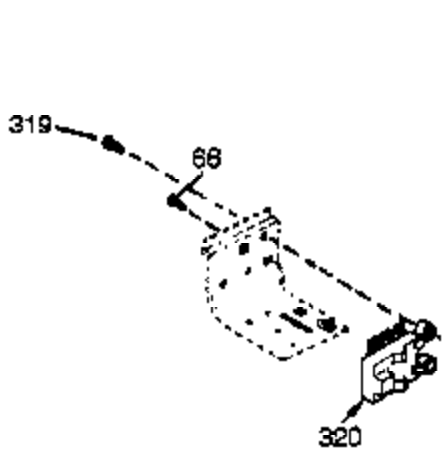

Ref #	Part Number	Qty	Description
66	650990	1	Screw, 5/16-18 x 15/32"
210	27793	2	Conduit Clip
211	28942	2	Screw, 10-32 x 3/8"
277	650729	2	Screw, 5/16-18 x 3-3/16"
314	650873	2	Screw, 1/4-20 x 3/4"
321	611161	1	Diode
322	611142	1	Connector Body
323	611118	1	Terminal
348	35426	1	Remote Choke Bracket
349	650767	2	Screw, 8-32 x 27/64"