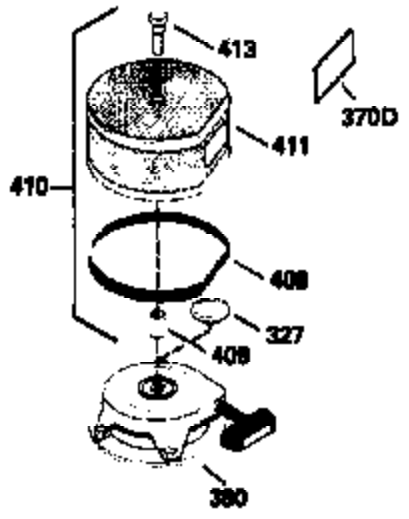

**DEBRIS SCREEN KIT
(OPTIONAL)**