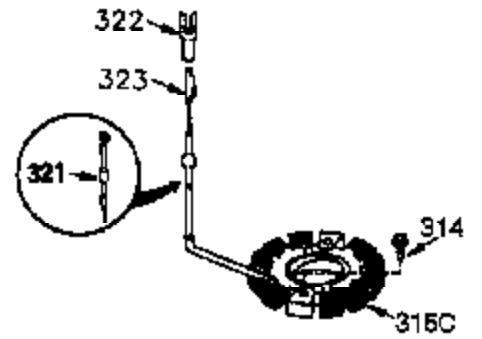

Ref #	Part Number	Qty	Description
66	650990	1	Screw, 5/16-18 x 15/32"
210	27793	2	Conduit Clip
211	28942	2	Screw, 10-32 x 3/8"
277	650729	2	Screw, 5/16-18 x 3-3/16"
314	650873	2	Screw, 1/4-20 x 3/4"
321	611161	1	Diode
322	611142	1	Connector Body
323	611118	1	Terminal
348	35426	1	Remote Choke Bracket
349	650767	2	Screw, 8-32 x 27/64"