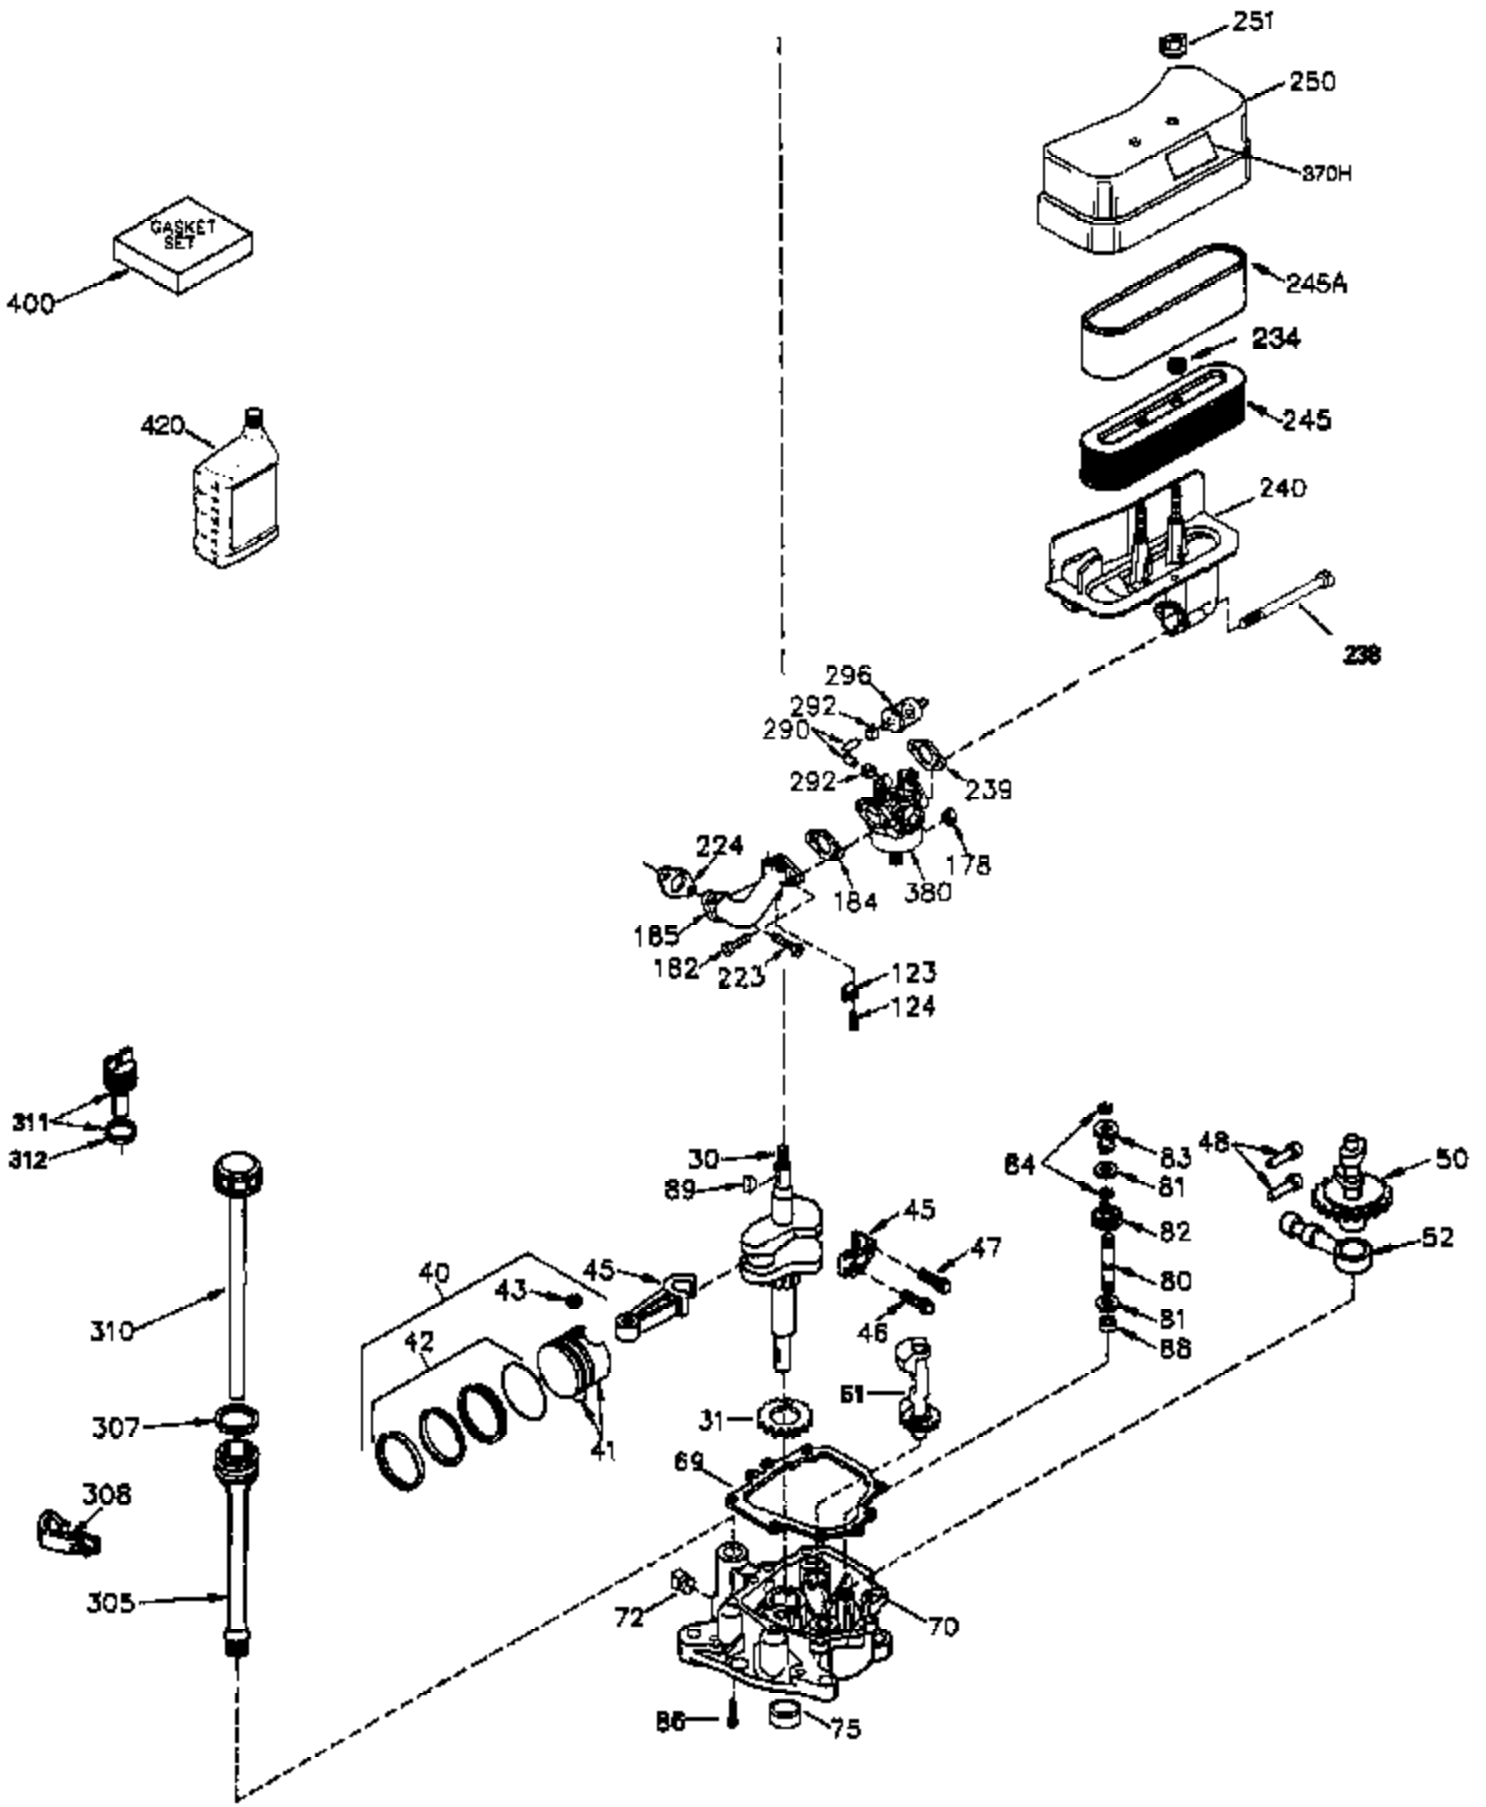

Ref #	Part Number	Qty	Description
261	650788	2	Screw, 5/16-18 x 3/4"
262	29747B	2	Screw, Torx T-40, 5/16-24 x 21/32"
264	651031	1	Screw, 1/4-20 x 9/16"
264A	650802	1	Screw, 1/4-20 x 5/8"
265	33272B	1	Cylinder Head Cover
275	40003	1	Muffler
276	31588	1	Locking Plate
277	650729	2	Screw, 5/16-18 x 3-3/16"
286	35962	1	Cup & Screen
290	30705	1	Fuel Line
292	26460	2	Fuel Line Clamp
298	28763	2	Screw, 10-32 x 35/64"
300	33583B	1	Fuel Tank (Incl. 292, 298 & 301)
301	35355	1	Fuel Cap
314	650873	2	Screw, 1/4-20 x 3/4"
315	611116	1	Alternator Coil (3 Amp) (Incl. 321 - 323)
321	611161	1	Diode
322	611142	1	Connector Body
323	611118	1	Terminal
325	34246	1	Wire Clip
361	650990	4	Screw, Torx T-30, 1/4-20 x 15/32"
370	36261	1	Identification Decal
394A	650948	1	Washer
395	36680	1	Electric Starter Motor (12 Volt)