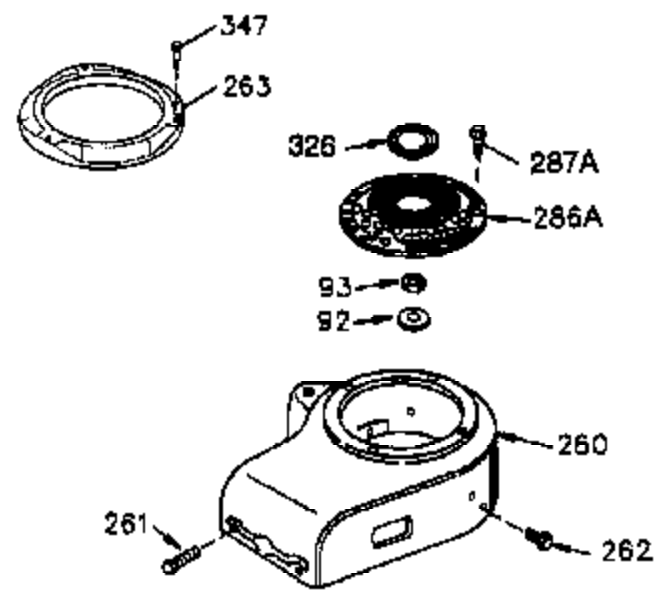

**MUFFLER (QUIET)
(OPTIONAL)**

**OPTIONAL SPARK
ARRESTOR**

**DEBRIS SCREEN KIT
(OPTIONAL)**