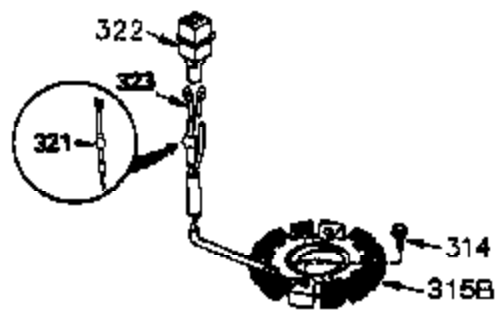

Ref #	Part Number	Qty	Description
66	650990	1	Screw, 5/16-18 x 15/32"
210	27793	2	Conduit Clip
211	28942	2	Screw, 10-32 x 3/8"
277	650729	2	Screw, 5/16-18 x 3-3/16"
314	650873	2	Screw, 1/4-20 x 3/4"
321	611161	1	Diode
322	611142	1	Connector Body
323	611118	1	Terminal
348	35426	1	Remote Choke Bracket
349	650767	2	Screw, 8-32 x 27/64"