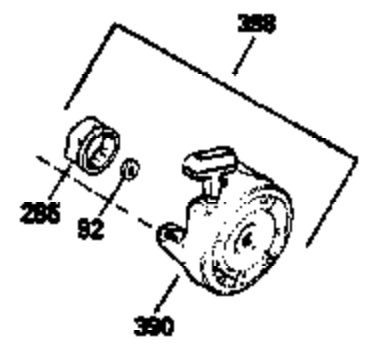

**DEBRIS SCREEN KIT
(OPTIONAL)**