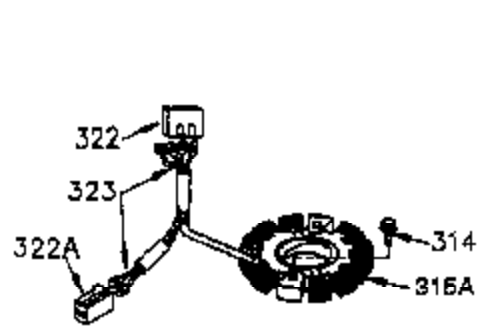

Ref #	Part Number	Qty	Description
66	650990	1	Screw, 5/16-18 x 15/32"
210	27793	2	Conduit Clip
211	28942	2	Screw, 10-32 x 3/8"
277	650729	2	Screw, 5/16-18 x 3-3/16"
314	650873	2	Screw, 1/4-20 x 3/4"
321	611161	1	Diode
322	611142	1	Connector Body
323	611118	1	Terminal
348	35426	1	Remote Choke Bracket
349	650767	2	Screw, 8-32 x 27/64"