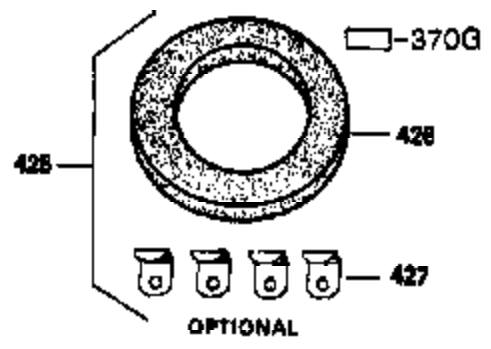

Ref #	Part Number	Qty	Description
66	650990	1	Screw, 5/16-18 x 15/32"
210	27793	2	Conduit Clip
211	28942	2	Screw, 10-32 x 3/8"
277	650729	2	Screw, 5/16-18 x 3-3/16"
314	650873	2	Screw, 1/4-20 x 3/4"
321	611161	1	Diode
322	611142	1	Connector Body
323	611118	1	Terminal
348	35426	1	Remote Choke Bracket
349	650767	2	Screw, 8-32 x 27/64"

**MUFFLER (QUIET)
 (OPTIONAL)**

**OPTIONAL SPARK
 ARRESTOR**

**DEBRIS SCREEN KIT
 (OPTIONAL)**

Ref #	Part Number	Qty	Description
16	36494	1	Governor Lever
19A	36495	1	Extension Spring
92	650880	1	Lock Washer
93	650881	1	Flywheel Nut
186	33860	1	Governor Link
200	36233	1	Control Bracket
203	36482	1	Compression Spring
204	650777	1	Screw, 6-32 x 21/32"
209	650902	1	Screw, 11-32 x 7/16"
210	27793	2	Conduit Clip
211	28942	2	Screw, 10-32 x 3/8"
260	36266	1	Blower Housing
261	650788	2	Screw, 5/16-18 x 3/4"
262	29747B	2	Screw, Torx T-40, 5/16-24 x 21/32"
263	35963	1	Trim Ring
277	650729	2	Screw, 5/16-18 x 3-3/16"
326	36210	1	Screen Plug
347	650949	3	Screw, 10-32 x 9/16"
416	34479A	1	Spark Arrestor Kit (Optional)