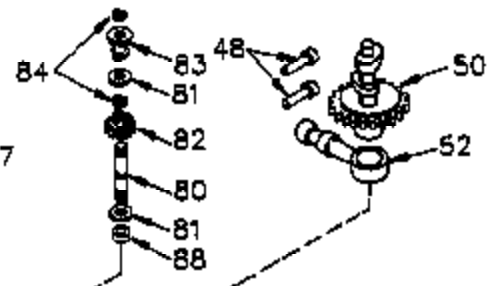

CONTINUED FROM PAGE 2

Ref #	Part Number	Qty	Description
30	35746B	1	Crankshaft
31	35327	1	Counterbalance Gear
40	40011	1	Piston, Pin & Ring Set (Std.)
40	40012	1	Piston, Pin & Ring Set (.010" OS)
41	40009	1	Piston & Pin Ass'y. (Std.) (Incl. 43)
41	40010	1	Piston & Pin Ass'y. (.010" OS) (Incl. 43)
42	40013	1	Ring Set (Std.)
42	40014	1	Ring Set (.010" OS)
43	27888	2	Piston Pin Retaining Ring
45	36897	1	Connecting Rod Ass'y. (Incl. 47)
47	651033	2	Connecting Rod Bolt
48	34034	2	Valve Lifter
50	35381	1	Camshaft Ass'y (MCR)
51	35747A	1	Counterbalance Weight
52	31356	1	Oil Pump Ass'y.
69	35317	1	* Mounting Flange Gasket
70	35711A	1	Mounting Flange (Incl. 72,75,80 & 81)
72	31927	1	Oil Drain Plug
75	35319	1	Oil Seal
80	35783	1	Governor Shaft
81	30590A	2	Washer
82	35378	1	Governor Gear Ass'y. (Incl. 81)
83	30588A	1	Governor Spool
84	29193	2	Retaining Ring
86	650833	7	Screw, 1/4-20 x 1-3/16"
88	31707A	1	Spacer (Incl. 81)
89	32589	1	Flywheel Key
123	33261	1	Intake Pipe Brace
124	651031	3	Screw, 1/4-20 x 9/16"
178	29752	2	Nut & Lock Washer, 1/4-28
182	30088A	2	Screw, 1/4-28 x 1"
184	33263	1	Carburetor To Intake Pipe Gasket
185	34926	1	Intake Pipe
223	650378	2	Screw, Torx T-30, 5/16-18 x 1-1/8"
224	27915A	1	* Intake Pipe Gasket
234	650825	2	Nut & Lock Washer, 1/4-20
238	650834	2	Screw, 10-32 x 1-17/32"
239	33629	1	* Air Cleaner Gasket
240	35538B	1	Air Cleaner Body (Incl. 239)
245	35403	1	Air Cleaner Filter (Incl. 234)
245A	35404	1	Air Cleaner Filter
250	35961	1	Air Cleaner Cover
251	650886	2	Wing Nut, 1/4-20
292	26460	2	Fuel Line Clamp
305	35574	1	Oil Fill Tube
307	35499	1	"O" Ring
308	35437	1	Fill Tube Clip
310	35576	1	Dipstick
380	640126	1	Carburetor (Incl. 184)
400	36450A		* Gasket Set (Incl. items marked PK in notes) Incl. part #'s 27272A (1), 27896A (2), 27915A (1), 29673 (1), 33263 (1), 33629 (1), 34698A (1), 35262A (1), 36448 (1)
420	730225	1	SAE 30 4-Cycle Engine Oil (Quart)