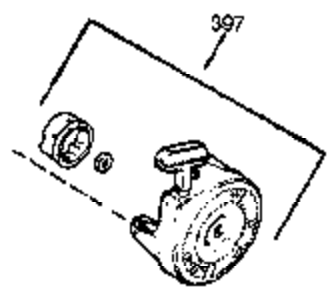

**DEBRIS SCREEN KIT
(OPTIONAL)**

OPTIONAL