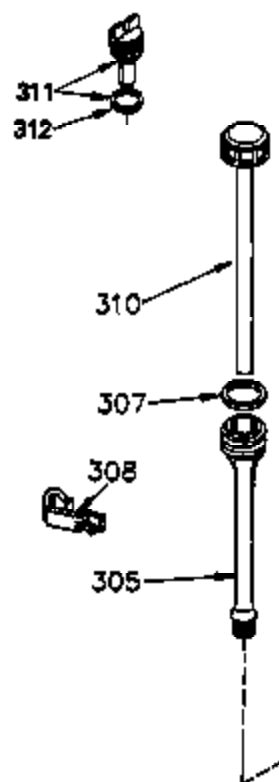

CONTINUED FROM PAGE 2

Ref #	Part Number	Qty	Description
30	35746B	1	Crankshaft
31	35327	1	Counterbalance Gear
40	40011	1	Piston, Pin & Ring Set (Std.)
40	40012	1	Piston, Pin & Ring Set (.010" OS)
41	40009	1	Piston & Pin Ass'y. (Std.) (Incl. 43)
41	40010	1	Piston & Pin Ass'y. (.010" OS) (Incl. 43)
42	40013	1	Ring Set (Std.)
42	40014	1	Ring Set (.010" OS)
43	27888	2	Piston Pin Retaining Ring
45	36897	1	Connecting Rod Ass'y. (Incl. 47)
47	651033	2	Connecting Rod Bolt
48	34034	2	Valve Lifter
50	35381	1	Camshaft Ass'y (MCR)
51	35747A	1	Counterbalance Weight
52	31356	1	Oil Pump Ass'y.
69	35317	1	* Mounting Flange Gasket
70	35711A	1	Mounting Flange (Incl. 72,75,80 & 81)
72	31927	1	Oil Drain Plug
75	35319	1	Oil Seal
80	35783	1	Governor Shaft
81	30590A	2	Washer
82	35378	1	Governor Gear Ass'y. (Incl. 81)
83	30588A	1	Governor Spool
84	29193	2	Retaining Ring
86	650833	7	Screw, 1/4-20 x 1-3/16"
88	31707A	1	Spacer (Incl. 81)
89	32589	1	Flywheel Key
123	33261	1	Intake Pipe Brace
124	651031	3	Screw, 1/4-20 x 9/16"
178	29752	2	Nut & Lock Washer, 1/4-28
182	30088A	2	Screw, 1/4-28 x 1"
184	33263	1	Carburetor To Intake Pipe Gasket
185	34926	1	Intake Pipe
223	650378	2	Screw, Torx T-30, 5/16-18 x 1-1/8"
224	27915A	1	* Intake Pipe Gasket
234	650825	2	Nut & Lock Washer, 1/4-20
238	650834	2	Screw, 10-32 x 1-17/32"
239	33629	1	* Air Cleaner Gasket
240	35538B	1	Air Cleaner Body (Incl. 239)
245	35403	1	Air Cleaner Filter (Incl. 234)
245A	35404	1	Air Cleaner Filter
250	35961	1	Air Cleaner Cover
251	650886	2	Wing Nut, 1/4-20
292	26460	2	Fuel Line Clamp
305	35574	1	Oil Fill Tube
307	35499	1	"O" Ring
308	35437	1	Fill Tube Clip
310	35576	1	Dipstick
380	640126	1	Carburetor (Incl. 184)
400	36450A		* Gasket Set (Incl. items marked PK in notes) Incl. part #'s 27272A (1), 27896A (2), 27915A (1), 29673 (1), 33263 (1), 33629 (1), 34698A (1), 35262A (1), 36448 (1)
420	730225	1	SAE 30 4-Cycle Engine Oil (Quart)