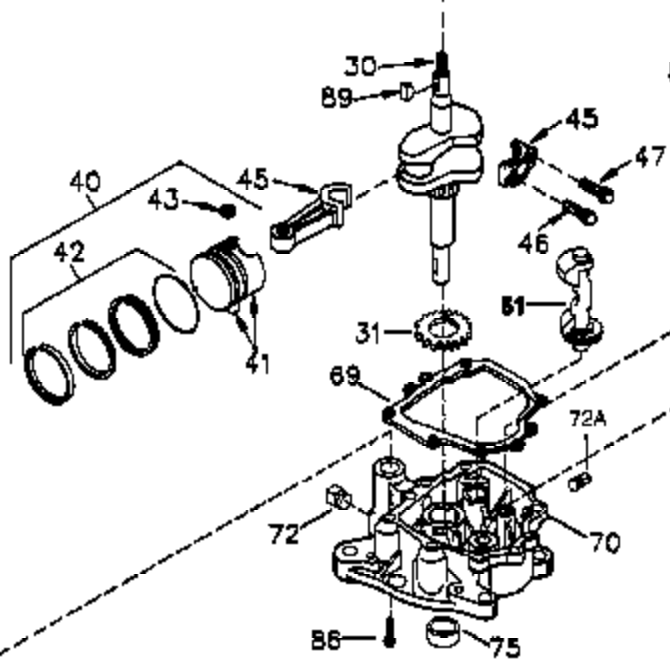

CONTINUED FROM PAGE 2

Ref #	Part Number	Qty	Description
30	35746B	1	Crankshaft
31	35327	1	Counterbalance Gear
40	40011	1	Piston, Pin & Ring Set (Std.)
40	40012	1	Piston, Pin & Ring Set (.010" OS)
41	40009	1	Piston & Pin Ass'y. (Std.) (Incl. 43)
41	40010	1	Piston & Pin Ass'y. (.010" OS) (Incl. 43)
42	40013	1	Ring Set (Std.)
42	40014	1	Ring Set (.010" OS)
43	27888	2	Piston Pin Retaining Ring
45	36897	1	Connecting Rod Ass'y. (Incl. 47)
47	651033	2	Connecting Rod Bolt
48	34034	2	Valve Lifter
50	35381	1	Camshaft Ass'y (MCR)
51	35747A	1	Counterbalance Weight
52	31356	1	Oil Pump Ass'y.
69	35317	1	* Mounting Flange Gasket
70	35711A	1	Mounting Flange (Incl. 72,75,80 & 81)
72	31927	1	Oil Drain Plug
75	35319	1	Oil Seal
80	35783	1	Governor Shaft
81	30590A	2	Washer
82	35378	1	Governor Gear Ass'y. (Incl. 81)
83	30588A	1	Governor Spool
84	29193	2	Retaining Ring
86	650833	7	Screw, 1/4-20 x 1-3/16"
88	31707A	1	Spacer (Incl. 81)
89	32589	1	Flywheel Key
123	33261	1	Intake Pipe Brace
124	651031	3	Screw, 1/4-20 x 9/16"
178	29752	2	Nut & Lock Washer, 1/4-28
182	30088A	2	Screw, 1/4-28 x 1"
184	33263	1	Carburetor To Intake Pipe Gasket
185	34926	1	Intake Pipe
223	650378	2	Screw, Torx T-30, 5/16-18 x 1-1/8"
224	27915A	1	* Intake Pipe Gasket
234	650825	2	Nut & Lock Washer, 1/4-20
238	650834	2	Screw, 10-32 x 1-17/32"
239	33629	1	* Air Cleaner Gasket
240	35538B	1	Air Cleaner Body (Incl. 239)
245	35403	1	Air Cleaner Filter (Incl. 234)
245A	35404	1	Air Cleaner Filter
250	35961	1	Air Cleaner Cover
251	650886	2	Wing Nut, 1/4-20
292	26460	2	Fuel Line Clamp
305	35574	1	Oil Fill Tube
307	35499	1	"O" Ring
308	35437	1	Fill Tube Clip
310	35576	1	Dipstick
380	640126	1	Carburetor (Incl. 184)
400	36450A		* Gasket Set (Incl. items marked PK in notes) Incl. part #'s 27272A (1), 27896A (2), 27915A (1), 29673 (1), 33263 (1), 33629 (1), 34698A (1), 35262A (1), 36448 (1)
420	730225	1	SAE 30 4-Cycle Engine Oil (Quart)