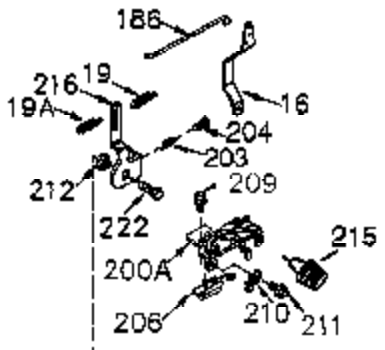

**MUFFLER (QUIET)
(OPTIONAL)**

**OPTIONAL SPARK
ARRESTOR**