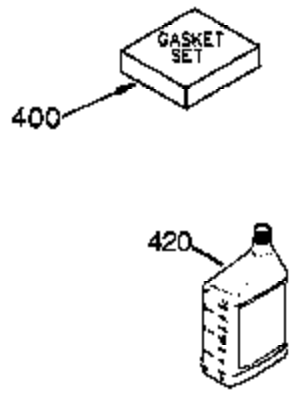

CONTINUED FROM PAGE 2

Ref #	Part Number	Qty	Description
30	35746B	1	Crankshaft
31	35327	1	Counterbalance Gear
40	40011	1	Piston, Pin & Ring Set (Std.)
40	40012	1	Piston, Pin & Ring Set (.010" OS)
41	40009	1	Piston & Pin Ass'y. (Std.) (Incl. 43)
41	40010	1	Piston & Pin Ass'y. (.010" OS) (Incl. 43)
42	40013	1	Ring Set (Std.)
42	40014	1	Ring Set (.010" OS)
43	27888	2	Piston Pin Retaining Ring
45	36897	1	Connecting Rod Ass'y. (Incl. 47)
47	651033	2	Connecting Rod Bolt
48	34034	2	Valve Lifter
50	35381	1	Camshaft Ass'y (MCR)
51	35747A	1	Counterbalance Weight
52	31356	1	Oil Pump Ass'y.
69	35317	1	* Mounting Flange Gasket
70	35711A	1	Mounting Flange (Incl. 72,75,80 & 81)
72	31927	1	Oil Drain Plug
75	35319	1	Oil Seal
80	35783	1	Governor Shaft
81	30590A	2	Washer
82	35378	1	Governor Gear Ass'y. (Incl. 81)
83	30588A	1	Governor Spool
84	29193	2	Retaining Ring
86	650833	7	Screw, 1/4-20 x 1-3/16"
88	31707A	1	Spacer (Incl. 81)
89	32589	1	Flywheel Key
123	33261	1	Intake Pipe Brace
124	651031	3	Screw, 1/4-20 x 9/16"
178	29752	2	Nut & Lock Washer, 1/4-28
182	30088A	2	Screw, 1/4-28 x 1"
184	33263	1	Carburetor To Intake Pipe Gasket
185	34926	1	Intake Pipe
223	650378	2	Screw, Torx T-30, 5/16-18 x 1-1/8"
224	27915A	1	* Intake Pipe Gasket
234	650825	2	Nut & Lock Washer, 1/4-20
238	650834	2	Screw, 10-32 x 1-17/32"
239	33629	1	* Air Cleaner Gasket
240	35538B	1	Air Cleaner Body (Incl. 239)
245	35403	1	Air Cleaner Filter (Incl. 234)
245A	35404	1	Air Cleaner Filter
250	35961	1	Air Cleaner Cover
251	650886	2	Wing Nut, 1/4-20
292	26460	2	Fuel Line Clamp
305	35574	1	Oil Fill Tube
307	35499	1	"O" Ring
308	35437	1	Fill Tube Clip
310	35576	1	Dipstick
380	640126	1	Carburetor (Incl. 184)
400	36450A		* Gasket Set (Incl. items marked PK in notes) Incl. part #'s 27272A (1), 27896A (2), 27915A (1), 29673 (1), 33263 (1), 33629 (1), 34698A (1), 35262A (1), 36448 (1)
420	730225	1	SAE 30 4-Cycle Engine Oil (Quart)