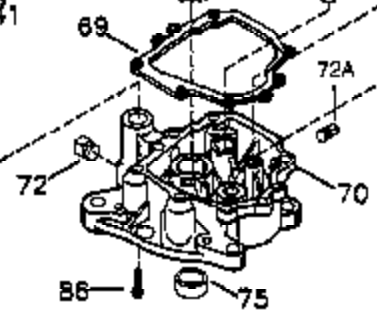

CONTINUED FROM PAGE 2

Ref #	Part Number	Qty	Description
30	35746B	1	Crankshaft
31	35327	1	Counterbalance Gear
40	40011	1	Piston, Pin & Ring Set (Std.)
40	40012	1	Piston, Pin & Ring Set (.010" OS)
41	40009	1	Piston & Pin Ass'y. (Std.) (Incl. 43)
41	40010	1	Piston & Pin Ass'y. (.010" OS) (Incl. 43)
42	40013	1	Ring Set (Std.)
42	40014	1	Ring Set (.010" OS)
43	27888	2	Piston Pin Retaining Ring
45	36897	1	Connecting Rod Ass'y. (Incl. 47)
47	651033	2	Connecting Rod Bolt
48	34034	2	Valve Lifter
50	35381	1	Camshaft Ass'y (MCR)
51	35747A	1	Counterbalance Weight
52	31356	1	Oil Pump Ass'y.
69	35317	1	* Mounting Flange Gasket
70	35711A	1	Mounting Flange (Incl. 72,75,80 & 81)
72	31927	1	Oil Drain Plug
75	35319	1	Oil Seal
80	35783	1	Governor Shaft
81	30590A	2	Washer
82	35378	1	Governor Gear Ass'y. (Incl. 81)
83	30588A	1	Governor Spool
84	29193	2	Retaining Ring
86	650833	7	Screw, 1/4-20 x 1-3/16"
88	31707A	1	Spacer (Incl. 81)
89	32589	1	Flywheel Key
123	33261	1	Intake Pipe Brace
124	651031	3	Screw, 1/4-20 x 9/16"
178	29752	2	Nut & Lock Washer, 1/4-28
182	30088A	2	Screw, 1/4-28 x 1"
184	33263	1	Carburetor To Intake Pipe Gasket
185	34926	1	Intake Pipe
223	650378	2	Screw, Torx T-30, 5/16-18 x 1-1/8"
224	27915A	1	* Intake Pipe Gasket
234	650825	2	Nut & Lock Washer, 1/4-20
238	650834	2	Screw, 10-32 x 1-17/32"
239	33629	1	* Air Cleaner Gasket
240	35538B	1	Air Cleaner Body (Incl. 239)
245	35403	1	Air Cleaner Filter (Incl. 234)
245A	35404	1	Air Cleaner Filter
250	35961	1	Air Cleaner Cover
251	650886	2	Wing Nut, 1/4-20
292	26460	2	Fuel Line Clamp
305	35574	1	Oil Fill Tube
307	35499	1	"O" Ring
308	35437	1	Fill Tube Clip
310	35576	1	Dipstick
380	640126	1	Carburetor (Incl. 184)
400	36450A		* Gasket Set (Incl. items marked PK in notes) Incl. part #'s 27272A (1), 27896A (2), 27915A (1), 29673 (1), 33263 (1), 33629 (1), 34698A (1), 35262A (1), 36448 (1)
420	730225	1	SAE 30 4-Cycle Engine Oil (Quart)