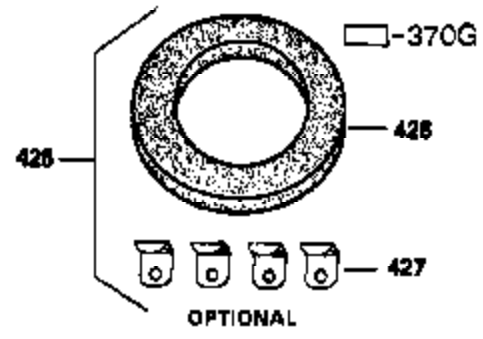

**DEBRIS SCREEN KIT
(OPTIONAL)**