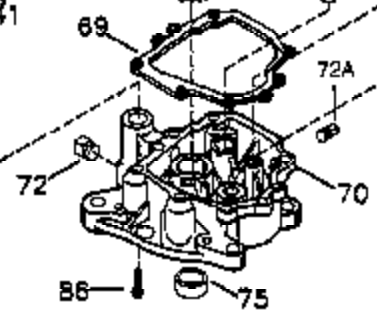

CONTINUED FROM PAGE 2

Ref #	Part Number	Qty	Description
30	35746B	1	Crankshaft
31	35327	1	Counterbalance Gear
40	40011	1	Piston, Pin & Ring Set (Std.)
40	40012	1	Piston, Pin & Ring Set (.010" OS)
41	40009	1	Piston & Pin Ass'y. (Std.) (Incl. 43)
41	40010	1	Piston & Pin Ass'y. (.010" OS) (Incl. 43)
42	40013	1	Ring Set (Std.)
42	40014	1	Ring Set (.010" OS)
43	27888	2	Piston Pin Retaining Ring
45	36897	1	Connecting Rod Ass'y. (Incl. 47)
47	651033	2	Connecting Rod Bolt
48	34034	2	Valve Lifter
50	35381	1	Camshaft Ass'y (MCR)
51	35747A	1	Counterbalance Weight
52	31356	1	Oil Pump Ass'y.
69	35317	1	* Mounting Flange Gasket
70	35711A	1	Mounting Flange (Incl. 72,75,80 & 81)
72	31927	1	Oil Drain Plug
75	35319	1	Oil Seal
80	35783	1	Governor Shaft
81	30590A	2	Washer
82	35378	1	Governor Gear Ass'y. (Incl. 81)
83	30588A	1	Governor Spool
84	29193	2	Retaining Ring
86	650833	7	Screw, 1/4-20 x 1-3/16"
88	31707A	1	Spacer (Incl. 81)
89	32589	1	Flywheel Key
123	33261	1	Intake Pipe Brace
124	651031	3	Screw, 1/4-20 x 9/16"
178	29752	2	Nut & Lock Washer, 1/4-28
182	30088A	2	Screw, 1/4-28 x 1"
184	33263	1	Carburetor To Intake Pipe Gasket
185	34926	1	Intake Pipe
223	650378	2	Screw, Torx T-30, 5/16-18 x 1-1/8"
224	27915A	1	* Intake Pipe Gasket
234	650825	2	Nut & Lock Washer, 1/4-20
238	650834	2	Screw, 10-32 x 1-17/32"
239	33629	1	* Air Cleaner Gasket
240	35538B	1	Air Cleaner Body (Incl. 239)
245	35403	1	Air Cleaner Filter (Incl. 324)
245A	35404	1	Air Cleaner Filter
250	35961	1	Air Cleaner Cover
251	650886	2	Wing Nut, 1/4-20
292	26460	2	Fuel Line Clamp
305	35574	1	Oil Fill Tube
307	35499	1	"O" Ring
308	35437	1	Fill Tube Clip
310	35576	1	Dipstick
370C	35274	1	Oil Instruction Decal
380	640091A	1	Carburetor (Incl. 184)
400	36450A		* Gasket Set (Incl. items marked PK in notes) Incl. part #'s 27272A (1), 27896A (2), 27915A (1), 29673 (1), 33263 (1), 33629 (1), 34698A (1), 35262A (1), 36448 (1)
420	730225	1	SAE 30 4-Cycle Engine Oil (Quart)