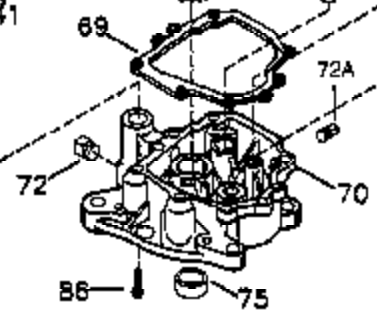

CONTINUED FROM PAGE 2

Ref #	Part Number	Qty	Description
30	35746B	1	Crankshaft
31	35327	1	Counterbalance Gear
40	40011	1	Piston, Pin & Ring Set (Std.)
40	40012	1	Piston, Pin & Ring Set (.010" OS)
41	40009	1	Piston & Pin Ass'y. (Std.) (Incl. 43)
41	40010	1	Piston & Pin Ass'y. (.010" OS) (Incl. 43)
42	40013	1	Ring Set (Std.)
42	40014	1	Ring Set (.010" OS)
43	27888	2	Piston Pin Retaining Ring
45	36897	1	Connecting Rod Ass'y. (Incl. 47)
47	651033	2	Connecting Rod Bolt
48	34034	2	Valve Lifter
50	35381	1	Camshaft Ass'y (MCR)
51	35747A	1	Counterbalance Weight
52	31356	1	Oil Pump Ass'y.
69	35317	1	* Mounting Flange Gasket
70	35711A	1	Mounting Flange (Incl. 72,75,80 & 81)
72	31927	1	Oil Drain Plug
75	35319	1	Oil Seal
80	35783	1	Governor Shaft
81	30590A	2	Washer
82	35378	1	Governor Gear Ass'y. (Incl. 81)
83	30588A	1	Governor Spool
84	29193	2	Retaining Ring
86	650833	7	Screw, 1/4-20 x 1-3/16"
88	31707A	1	Spacer (Incl. 81)
89	32589	1	Flywheel Key
123	33261	1	Intake Pipe Brace
124	651031	3	Screw, 1/4-20 x 9/16"
178	29752	2	Nut & Lock Washer, 1/4-28
182	30088A	2	Screw, 1/4-28 x 1"
184	33263	1	Carburetor To Intake Pipe Gasket
185	34926	1	Intake Pipe
223	650378	2	Screw, Torx T-30, 5/16-18 x 1-1/8"
224	27915A	1	* Intake Pipe Gasket
234	650825	2	Nut & Lock Washer, 1/4-20
238	650834	2	Screw, 10-32 x 1-17/32"
239	33629	1	* Air Cleaner Gasket
240	35538B	1	Air Cleaner Body (Incl. 239)
245	35403	1	Air Cleaner Filter (Incl. 234)
245A	35404	1	Air Cleaner Filter
250	35961	1	Air Cleaner Cover
251	650886	2	Wing Nut, 1/4-20
292	26460	2	Fuel Line Clamp
305	35574	1	Oil Fill Tube
307	35499	1	"O" Ring
308	35437	1	Fill Tube Clip
310	35576	1	Dipstick
380	640126	1	Carburetor (Incl. 184)
400	36450A		* Gasket Set (Incl. items marked PK in notes) Incl. part #'s 2727A (1), 27896A (2), 27915A (1), 29673 (1), 33263 (1), 33629 (1), 34698A (1), 35262A (1), 36448 (1)
900	0		Replacement engine None.
900	0	1	Rep. short block 752314, order from 71-999.