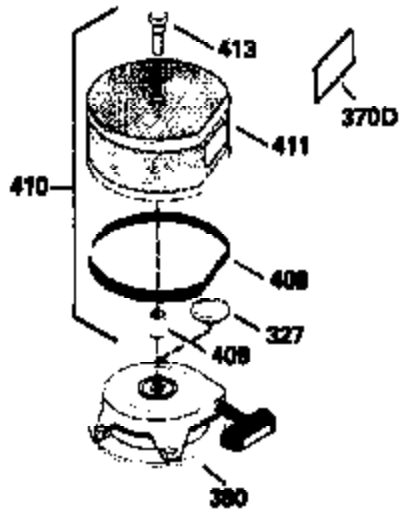

Ref #	Part Number	Qty	Description
66	650990	1	Screw, Torx T-30, 1/4-20 x 15/32"
210	27793	1	Conduit Clip
211	28942	1	Screw, 10-32 x 3/8"
277	650729	2	Screw, 5/16-18 x 3-3/16"

**MUFFLER (QUIET)
(OPTIONAL)**

**OPTIONAL SPARK
ARRESTOR**

**DEBRIS SCREEN KIT
(OPTIONAL)**

Ref #	Part Number	Qty	Description
16	32651	1	Governor Lever
19A	34043	1	Extension Spring
92	650880	1	Lock Washer
93	650881	1	Flywheel Nut
186	33860	1	Governor Link
200	33865B	1	Control Bracket
203	31342	1	Compression Spring
204	651029	1	Screw, Torx T-10, 5-40 x 7/16"
206	610973	1	Terminal
209	30200	2	Screw, 10-24 x 9/16"
210	27793	1	Conduit Clip
211	28942	1	Screw, 10-32 x 3/8"
260	33635C	1	Blower Housing
261	650788	2	Screw, 5/16-18 x 3/4"
262	29747B	2	Screw, Torx T-40, 5/16-24 x 21/32"
277	650729	2	Screw, 5/16-18 x 3-3/16"
285	35985B	1	Starter Cup
327	35392	1	Starter Plug
370G	35274	1	Oil Instruction Decal
390	590746	1	Rewind Starter