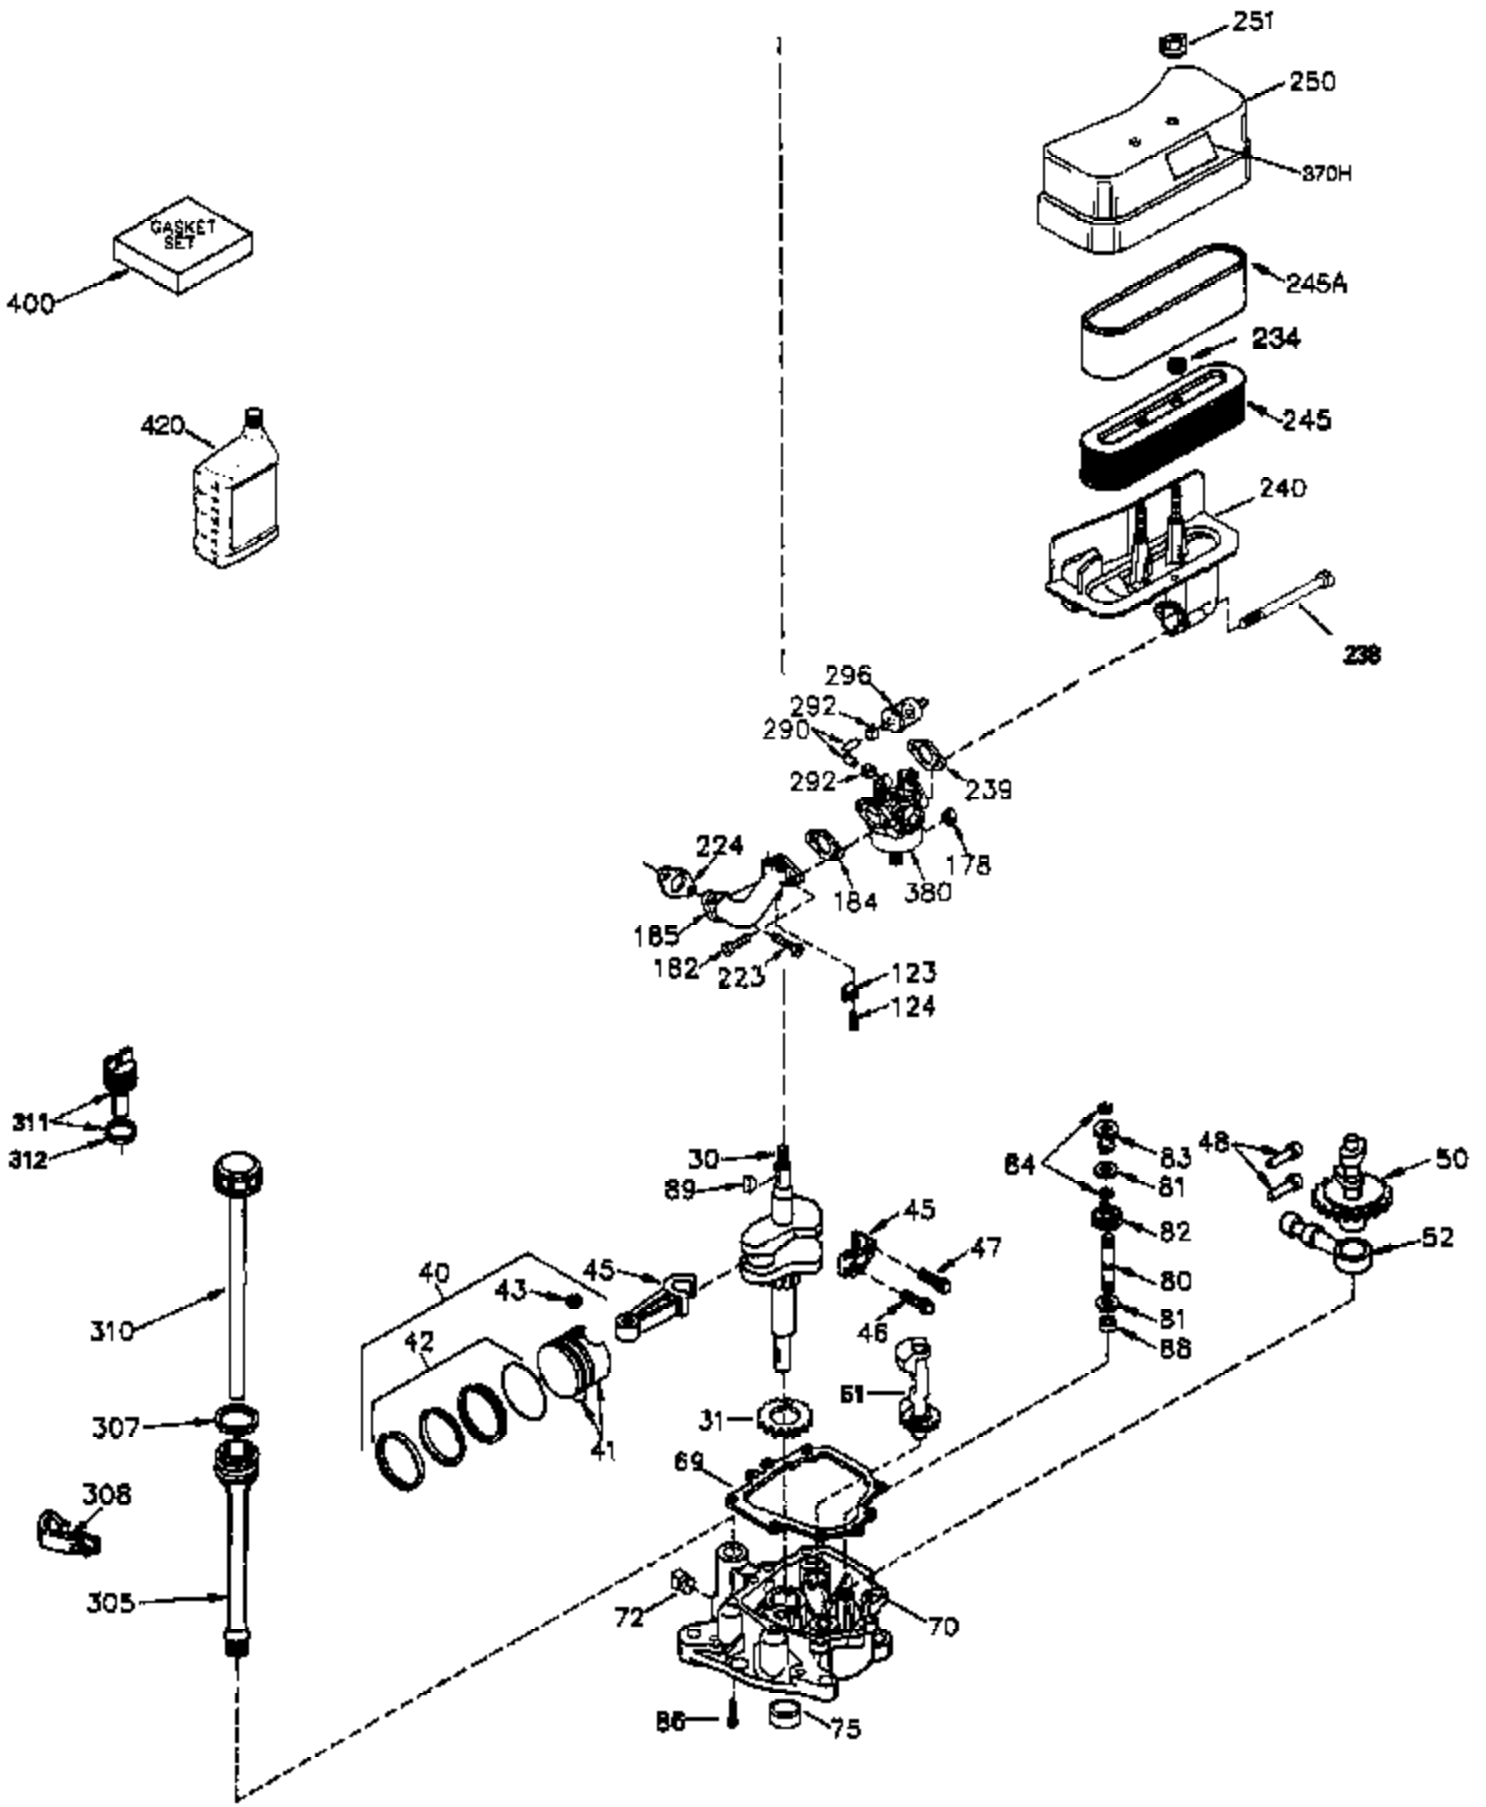

Ref #	Part Number	Qty	Description
30	35746B	1	Crankshaft
31	35327	1	Counterbalance Gear
40	40011	1	Piston, Pin & Ring Set (Std.)
40	40012	1	Piston, Pin & Ring Set (.010" OS)
41	40009	1	Piston & Pin Ass'y. (Std.) (Incl. 43)
41	40010	1	Piston & Pin Ass'y. (.010" OS) (Incl. 43)
42	40013	1	Ring Set (Std.)
42	40014	1	Ring Set (.010" OS)
43	27888	2	Piston Pin Retaining Ring
45	36897	1	Connecting Rod Ass'y. (Incl. 47)
47	651033	2	Connecting Rod Bolt
48	34034	2	Valve Lifter
50	35381	1	Camshaft Ass'y (MCR)
51	35747A	1	Counterbalance Weight
52	31356	1	Oil Pump Ass'y.
69	35317	1	* Mounting Flange Gasket
70	35711A	1	Mounting Flange (Incl. 72,75,80 & 81)
72	31927	1	Oil Drain Plug
75	35319	1	Oil Seal
80	35783	1	Governor Shaft
81	30590A	2	Washer
82	35378	1	Governor Gear Ass'y. (Incl. 81)
83	30588A	1	Governor Spool
84	29193	2	Retaining Ring
86	650833	7	Screw, 1/4-20 x 1-3/16"
88	31707A	1	Spacer (Incl. 81)
89	32589	1	Flywheel Key
123	33261	1	Intake Pipe Brace
124	651031	3	Screw, 1/4-20 x 9/16"
178	29752	2	Nut & Lock Washer, 1/4-28
182	30088A	2	Screw, 1/4-28 x 1"
184	33263	1	Carburetor To Intake Pipe Gasket
185	34926	1	Intake Pipe
223	650378	2	Screw, Torx T-30, 5/16-18 x 1-1/8"
224	27915A	1	* Intake Pipe Gasket
234	650825	2	Nut & Lock Washer, 1/4-20
238	650834	2	Screw, 10-32 x 1-17/32"
239	33629	1	* Air Cleaner Gasket
240	35538B	1	Air Cleaner Body (Incl. 239)
245	35403	1	Air Cleaner Filter (Incl. 324)
245A	35404	1	Air Cleaner Filter
250	35961	1	Air Cleaner Cover
251	650886	2	Wing Nut, 1/4-20
290	30705	1	Fuel Line
292	26460	2	Fuel Line Clamp
305	35574	1	Oil Fill Tube
307	35499	1	"O" Ring
308	35437	1	Fill Tube Clip
310	35576	1	Dipstick
380	640126	1	Carburetor (Incl. 184)
400	36450A		* Gasket Set (Incl. items marked PK i n notes) Incl. part #'s 27272A (1), 27896A (2), 27915A (1), 29673 (1), 33263 (1), 33629 (1), 34698A (1), 35262A (1), 36448 (1)
420	730225	1	SAE 30 4-Cycle Engine Oil (1 Quart)