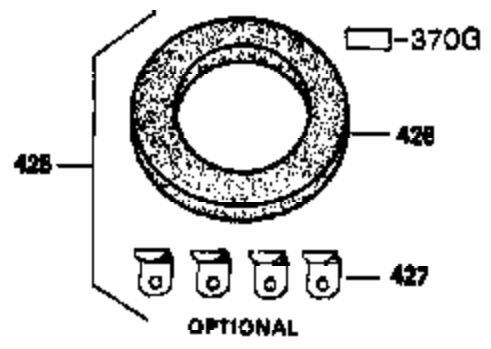

Ref #	Part Number	Qty	Description
66	650990	1	Screw, Torx T-30, 1/4-20 x 15/32"
210	27793	1	Conduit Clip
211	28942	1	Screw, 10-32 x 3/8"
277	650729	2	Screw, 5/16-18 x 3-3/16"

**MUFFLER (QUIET)
(OPTIONAL)**

**OPTIONAL SPARK
ARRESTOR**

**DEBRIS SCREEN KIT
(OPTIONAL)**

Ref #	Part Number	Qty	Description
16	32651	1	Governor Lever
19A	34043	1	Extension Spring
92	650880	1	Lock Washer
93	650881	1	Flywheel Nut
186	33860	1	Governor Link
200	33865B	1	Control Bracket
203	31342	1	Compression Spring
204	651029	1	Screw, Torx T-10, 5-40 x 7/16"
206	610973	1	Terminal
209	30200	2	Screw, 10-24 x 9/16"
210	27793	1	Conduit Clip
211	28942	1	Screw, 10-32 x 3/8"
260	33635C	1	Blower Housing
261	650788	2	Screw, 5/16-18 x 3/4"
262	29747B	2	Screw, Torx T-40, 5/16-24 x 21/32"
277	650729	2	Screw, 5/16-18 x 3-3/16"
285	35985B	1	Starter Cup
327	35392	1	Starter Plug
370G	35274	1	Oil Instruction Decal
390	590746	1	Rewind Starter