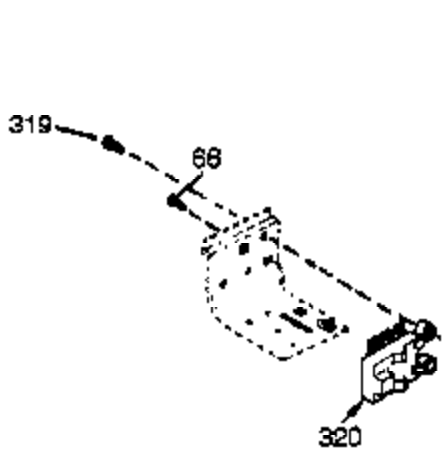

Ref #	Part Number	Qty	Description
66	650990	1	Screw, Torx T-30, 1/4-20 x 15/32"
210	27793	1	Conduit Clip
211	28942	1	Screw, 10-32 x 3/8"
277	650729	2	Screw, 5/16-18 x 3-3/16"