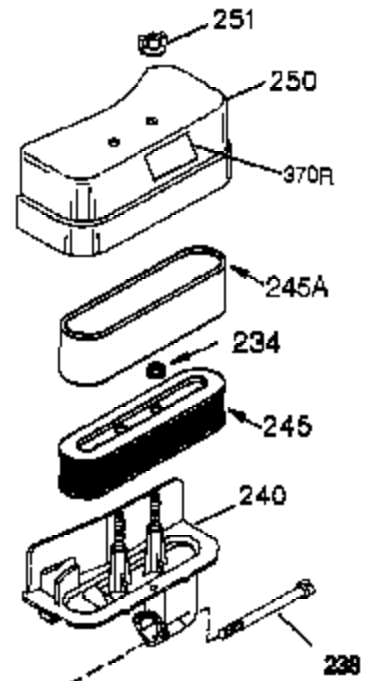

CONTINUED FROM PAGE 2

Ref #	Part Number	Qty	Description
30	35746B	1	Crankshaft
31	35327	1	Counterbalance Gear
40	40011	1	Piston, Pin & Ring Set (Std.)
40	40012	1	Piston, Pin & Ring Set (.010" OS)
41	40009	1	Piston & Pin Ass'y. (Std.) (Incl. 43)
41	40010	1	Piston & Pin Ass'y. (.010" OS) (Incl. 43)
42	40013	1	Ring Set (Std.)
42	40014	1	Ring Set (.010" OS)
43	27888	2	Piston Pin Retaining Ring
45	36897	1	Connecting Rod Ass'y. (Incl. 47)
47	651033	2	Connecting Rod Bolt
48	34034	2	Valve Lifter
50	35381	1	Camshaft Ass'y (MCR)
51	35747A	1	Counterbalance Weight
52	31356	1	Oil Pump Ass'y.
69	35317	1	* Mounting Flange Gasket
70	35711A	1	Mounting Flange (Incl. 72,75,80 & 81)
72	31927	1	Oil Drain Plug
75	35319	1	Oil Seal
80	35783	1	Governor Shaft
81	30590A	2	Washer
82	35378	1	Governor Gear Ass'y. (Incl. 81)
83	30588A	1	Governor Spool
84	29193	2	Retaining Ring
86	650833	7	Screw, 1/4-20 x 1-3/16"
88	31707A	1	Spacer (Incl. 81)
89	32589	1	Flywheel Key
123	33261	1	Intake Pipe Brace
124	651031	3	Screw, 1/4-20 x 9/16"
178	29752	2	Nut & Lock Washer, 1/4-28
182	30088A	2	Screw, 1/4-28 x 1"
184	33263	1	Carburetor To Intake Pipe Gasket
185	34926	1	Intake Pipe
223	650378	2	Screw, Torx T-30, 5/16-18 x 1-1/8"
224	27915A	1	* Intake Pipe Gasket
234	650825	2	Nut & Lock Washer, 1/4-20
238	650834	2	Screw, 10-32 x 1-17/32"
239	33629	1	* Air Cleaner Gasket
240	35538B	1	Air Cleaner Body (Incl. 239)
245	35403	1	Air Cleaner Filter (Incl. 234)
245A	35404	1	Air Cleaner Filter
250	35961	1	Air Cleaner Cover
251	650886	2	Wing Nut, 1/4-20
292	26460	2	Fuel Line Clamp
305	35574	1	Oil Fill Tube
307	35499	1	"O" Ring
308	35437	1	Fill Tube Clip
310	35576	1	Dipstick
380	640215	1	Carburetor (Incl. 184)
400	36450B		* Gasket Set (Incl. items marked PK in notes) Incl. part #'s 27272A (1), 27896A (2), 27915A (1), 29673 (1), 33263 (1), 33629 (1), 34698A (1), 35262A (1), 36448 (1)