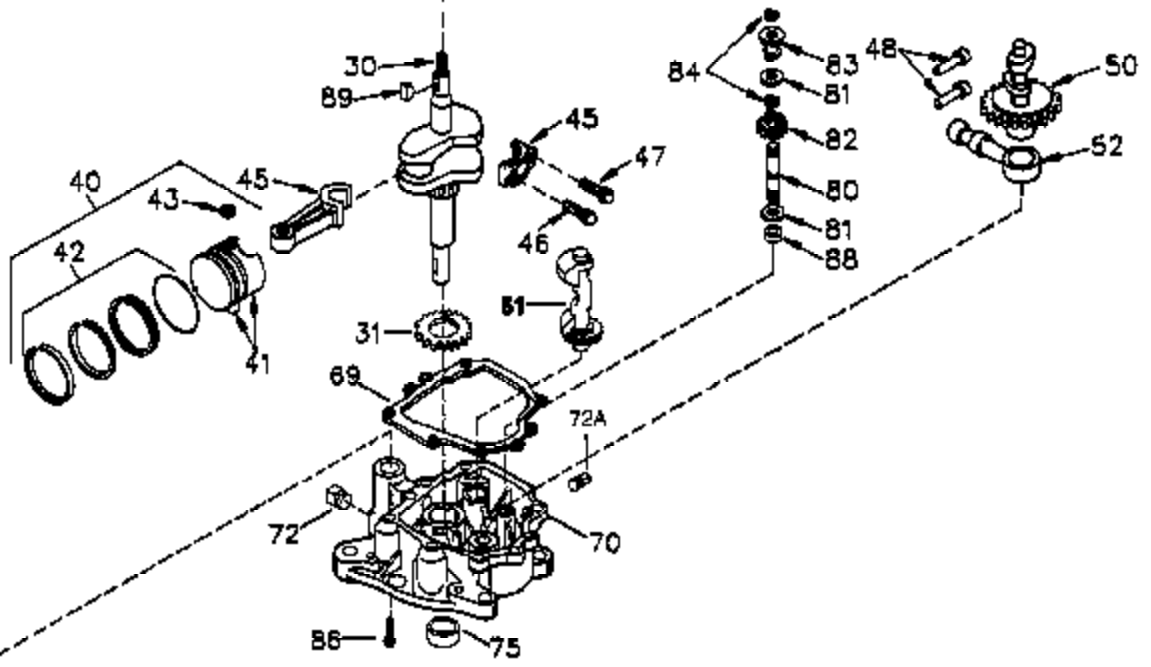

CONTINUED FROM PAGE 2

Ref #	Part Number	Qty	Description
30	35746B	1	Crankshaft
31	35327	1	Counterbalance Gear
40	40011	1	Piston, Pin & Ring Set (Std.)
40	40012	1	Piston, Pin & Ring Set (.010" OS)
41	40009	1	Piston & Pin Ass'y. (Std.) (Incl. 43)
41	40010	1	Piston & Pin Ass'y. (.010" OS) (Incl. 43)
42	40013	1	Ring Set (Std.)
42	40014	1	Ring Set (.010" OS)
43	27888	2	Piston Pin Retaining Ring
45	36897	1	Connecting Rod Ass'y. (Incl. 47)
47	651033	2	Connecting Rod Bolt
48	34034	2	Valve Lifter
50	35381	1	Camshaft Ass'y (MCR)
51	35747A	1	Counterbalance Weight
52	31356	1	Oil Pump Ass'y.
69	35317	1	* Mounting Flange Gasket
70	35711A	1	Mounting Flange (Incl. 72,75,80 & 81)
72	31927	1	Oil Drain Plug
75	35319	1	Oil Seal
80	35783	1	Governor Shaft
81	30590A	2	Washer
82	35378	1	Governor Gear Ass'y. (Incl. 81)
83	30588A	1	Governor Spool
84	29193	2	Retaining Ring
86	650833	7	Screw, 1/4-20 x 1-3/16"
88	31707A	1	Spacer (Incl. 81)
89	32589	1	Flywheel Key
123	33261	1	Intake Pipe Brace
124	651031	3	Screw, 1/4-20 x 9/16"
178	29752	2	Nut & Lock Washer, 1/4-28
182	30088A	2	Screw, 1/4-28 x 1"
184	33263	1	Carburetor To Intake Pipe Gasket
185	34926	1	Intake Pipe
223	650378	2	Screw, Torx T-30, 5/16-18 x 1-1/8"
224	27915A	1	* Intake Pipe Gasket
234	650825	2	Nut & Lock Washer, 1/4-20
238	650834	2	Screw, 10-32 x 1-17/32"
239	33629	1	* Air Cleaner Gasket
240	35538B	1	Air Cleaner Body (Incl. 239)
245	35403	1	Air Cleaner Filter (Incl. 234)
245A	35404	1	Air Cleaner Filter
250	35961	1	Air Cleaner Cover
251	650886	2	Wing Nut, 1/4-20
292	26460	2	Fuel Line Clamp
305	35574	1	Oil Fill Tube
307	35499	1	"O" Ring
308	35437	1	Fill Tube Clip
310	35576	1	Dipstick
380	640215	1	Carburetor (Incl. 184)
400	36450B		* Gasket Set (Incl. items marked PK in notes) Incl. part #'s 27272A (1), 27896A (2), 27915A (1), 29673 (1), 33263 (1), 33629 (1), 34698A (1), 35262A (1), 36448 (1)