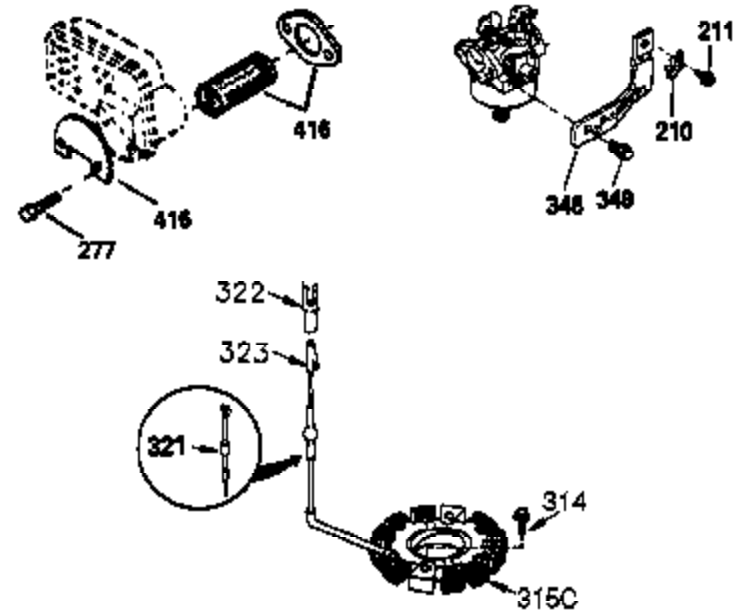

**MUFFLER (QUIET)
(OPTIONAL)**

**OPTIONAL SPARK
ARRESTOR**

**DEBRIS SCREEN KIT
(OPTIONAL)**