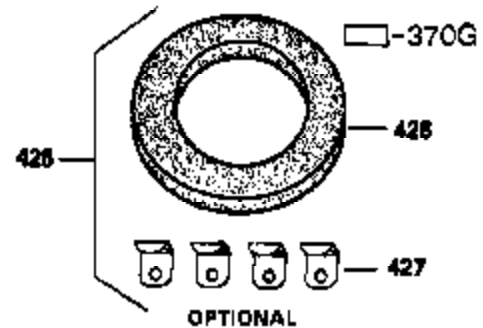

**DEBRIS SCREEN KIT
(OPTIONAL)**