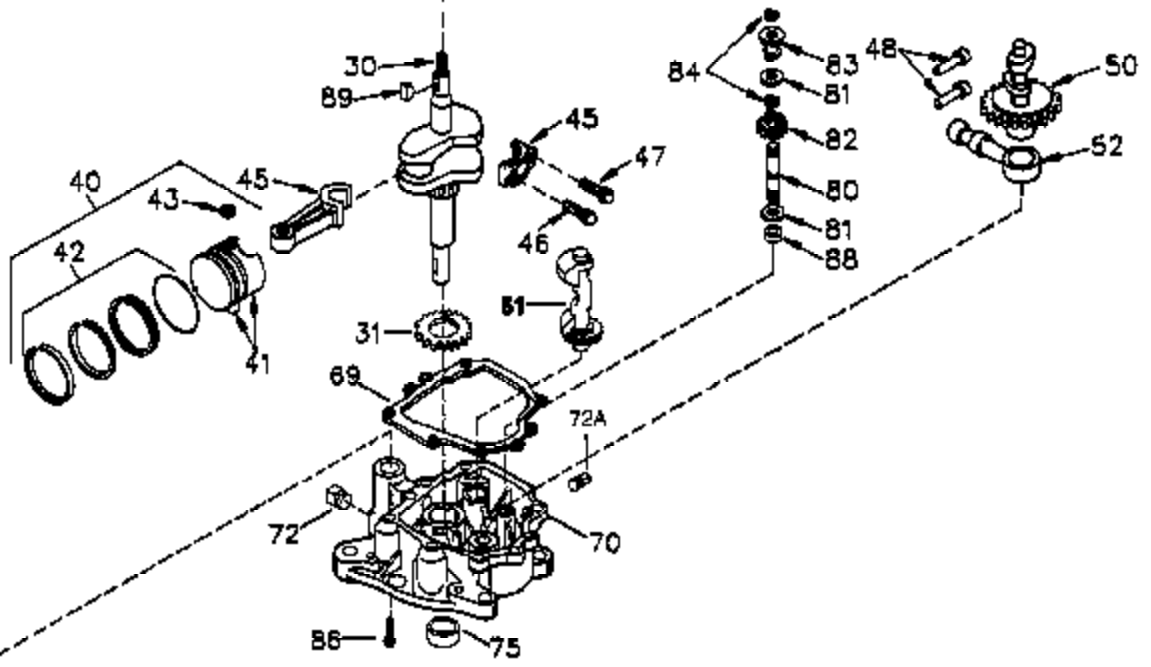

CONTINUED FROM PAGE 2

Ref #	Part Number	Qty	Description
30	35802A	1	Crankshaft
31	35327	1	Counterbalance Gear
40	34552	1	Piston, Pin & Ring Set (Std.)
40	34553	1	Piston, Pin & Ring Set (.010" OS)
40	34554	1	Piston, Pin & Ring Set (.020" OS)
41	34329A	1	Piston & Pin Ass'y. (Std.) (Incl. 43)
41	34330A	1	Piston & Pin Ass'y. (.010" OS) (Incl. 43)
41	34331A	1	Piston & Pin Ass'y. (.020" OS) (Incl. 43)
42	34332	1	Ring Set (Std.)
42	34333	1	Ring Set (.010" OS)
42	34334	1	Ring Set (.020" OS)
43	27888	2	Piston Pin Retaining Ring
45	36897	1	Connecting Rod Ass'y. (Incl. 46 & 47)
47	651033	2	Connecting Rod Bolt
48	34034	2	Valve Lifter
50	35381	1	Camshaft
51	35747A	1	Counterbalance Weight
52	31356	1	Oil Pump Ass'y.
69	35317	1	* Mounting Flange Gasket
70	35711A	1	Mounting Flange (Incl. 72,75,80 & 81)
72	31927	1	Oil Drain Plug
75	35319	1	Oil Seal
80	35783	1	Governor Shaft
81	30590A	2	Washer
82	35378	1	Governor Gear Ass'y. (Incl. 81)
83	30588A	1	Governor Spool
84	29193	2	Retaining Ring
86	650833	7	Screw, 1/4-20 x 1-3/16"
88	31707A	1	Spacer (Incl. 81)
89	32589	1	Flywheel Key
123	33261	1	Intake Pipe Brace
124	651031	2	Screw, 1/4-20 x 9/16"
178	29752	2	Nut & Lock Washer, 1/4-28
182	30088A	2	Screw, 1/4-28 x 1"
184	33263	1	* Carburetor To Intake Pipe Gasket
185	34926	1	Intake Pipe
223	650378	2	Screw, Torx T-30, 5/16-18 x 1-1/8"
224	27915A	1	* Intake Pipe Gasket
234	650825	2	Nut & Lock Washer, 1/4-20
238	650834	2	Screw, 10-32 x 1-17/32"
239	33629	1	* Air Cleaner Gasket
240	35538B	1	Air Cleaner Body (Incl. 239)
245	35403	1	Air Cleaner Filter (Incl. 324)
245A	35404	1	Air Cleaner Filter
250	35961	1	Air Cleaner Cover
251	650886	2	Wing Nut, 1/4-20
292	26460	2	Fuel Line Clamp
305	35574	1	Oil Fill Tube
307	35499	1	"O" Ring
308	35437	1	Fill Tube Clip
310	35576	1	Dipstick
380	632677	1	Carburetor (Incl. 184)
400	36450B	1	* Gasket Set (Incl. items marked PK in notes) Incl. part #'s 27272A (1), 27896A (2), 27915A (1), 29673 (1), 33263 (1), 33629 (1), 34698A (1), 35262A (1), 36448 (1)
420	730225	1	SAE 30 4-Cycle Engine Oil (Quart)