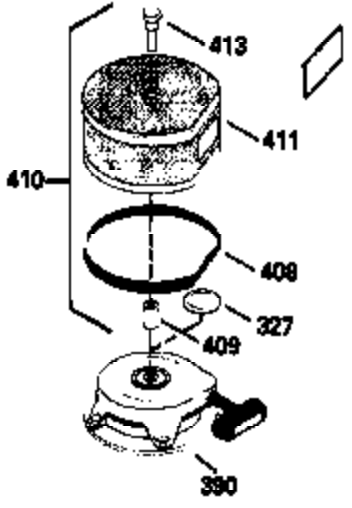

**DEBRIS SCREEN KIT
(OPTIONAL)**