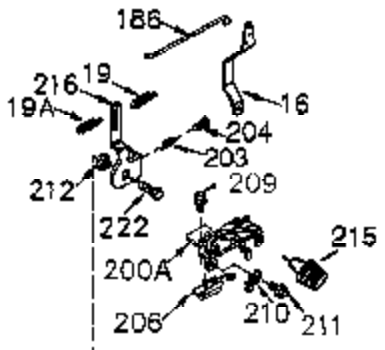

CONTINUED FROM PAGE 2

Ref #	Part Number	Qty	Description
30	35802A	1	Crankshaft
31	35327	1	Counterbalance Gear
40	34552	1	Piston, Pin & Ring Set (Std.)
40	34553	1	Piston, Pin & Ring Set (.010" OS)
40	34554	1	Piston, Pin & Ring Set (.020" OS)
41	34329A	1	Piston & Pin Ass'y. (Std.) (Incl. 43)
41	34330A	1	Piston & Pin Ass'y. (.010" OS) (Incl. 43)
41	34331A	1	Piston & Pin Ass'y. (.020" OS) (Incl. 43)
42	34332	1	Ring Set (Std.)
42	34333	1	Ring Set (.010" OS)
42	34334	1	Ring Set (.020" OS)
43	27888	2	Piston Pin Retaining Ring
45	36897	1	Connecting Rod Ass'y. (Incl. 46 & 47)
47	651033	2	Connecting Rod Bolt
48	34034	2	Valve Lifter
50	35381	1	Camshaft
51	35747A	1	Counterbalance Weight
52	31356	1	Oil Pump Ass'y.
69	35317	1	* Mounting Flange Gasket
70	35711A	1	Mounting Flange (Incl. 72,75,80 & 81)
72	31927	1	Oil Drain Plug
75	35319	1	Oil Seal
80	35783	1	Governor Shaft
81	30590A	2	Washer
82	35378	1	Governor Gear Ass'y. (Incl. 81)
83	30588A	1	Governor Spool
84	29193	2	Retaining Ring
86	650833	7	Screw, 1/4-20 x 1-3/16"
88	31707A	1	Spacer (Incl. 81)
89	32589	1	Flywheel Key
123	33261	1	Intake Pipe Brace
124	651031	2	Screw, 1/4-20 x 9/16"
178	29752	2	Nut & Lock Washer, 1/4-28
182	30088A	2	Screw, 1/4-28 x 1"
184	33263	1	* Carburetor To Intake Pipe Gasket
185	34926	1	Intake Pipe
223	650378	2	Screw, Torx T-30, 5/16-18 x 1-1/8"
224	27915A	1	* Intake Pipe Gasket
234	650825	2	Nut & Lock Washer, 1/4-20
238	650834	2	Screw, 10-32 x 1-17/32"
239	33629	1	* Air Cleaner Gasket
240	35538B	1	Air Cleaner Body (Incl. 239)
245	35403	1	Air Cleaner Filter (Incl. 324)
245A	35404	1	Air Cleaner Filter
250	35961	1	Air Cleaner Cover
251	650886	2	Wing Nut, 1/4-20
292	26460	2	Fuel Line Clamp
305	35574	1	Oil Fill Tube
307	35499	1	"O" Ring
308	35437	1	Fill Tube Clip
310	35576	1	Dipstick
380	632677	1	Carburetor (Incl. 184)
400	36450B	1	* Gasket Set (Incl. items marked PK in notes) Incl. part #'s 27272A (1), 27896A (2), 27915A (1), 29673 (1), 33263 (1), 33629 (1), 34698A (1), 35262A (1), 36448 (1)
420	730225	1	SAE 30 4-Cycle Engine Oil (Quart)