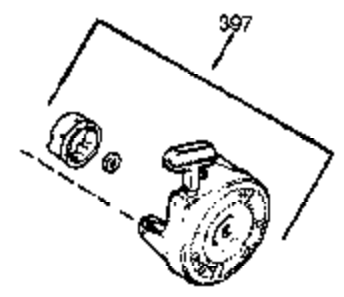

**DEBRIS SCREEN KIT
(OPTIONAL)**

OPTIONAL