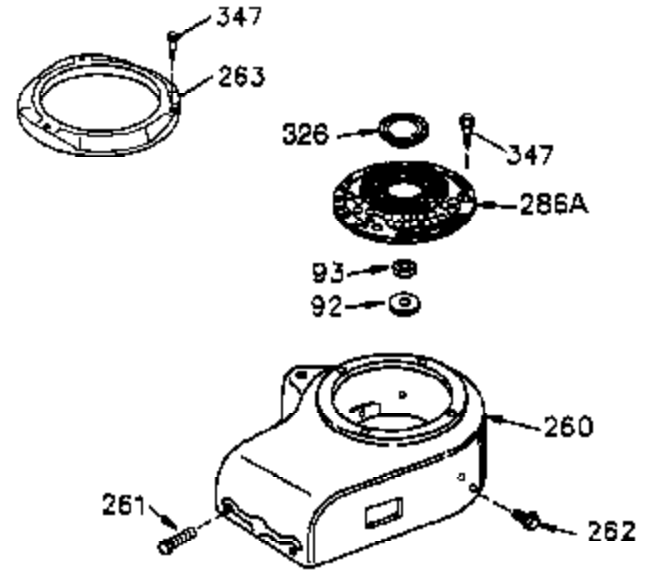

**OPTIONAL SPARK
ARRESTOR**