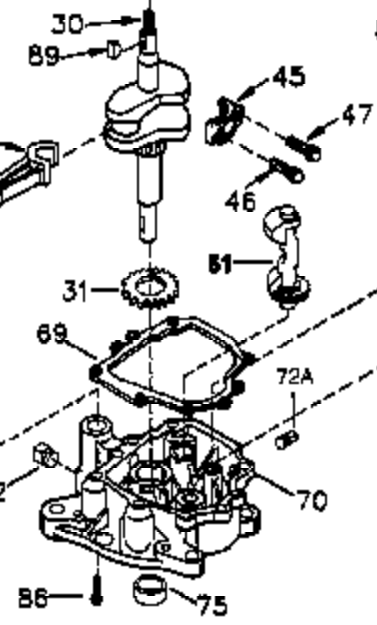

CONTINUED FROM PAGE 2

Ref #	Part Number	Qty	Description
30	35802B	1	Crankshaft
31	35327	1	Counterbalance Gear
40	40011	1	Piston, Pin & Ring Set (Std.)
40	40012	1	Piston, Pin & Ring Set (.010" OS)
41	40009	1	Piston & Pin Ass'y. (Std.) (Incl. 43)
41	40010	1	Piston & Pin Ass'y. (.010" OS) (Incl. 43)
42	40013	1	Ring Set (Std.)
42	40014	1	Ring Set (.010" OS)
43	27888	2	Piston Pin Retaining Ring
45	36897	1	Connecting Rod Ass'y. (Incl. 47)
47	651033	2	Connecting Rod Bolt
48	34034	2	Valve Lifter
50	35381	1	Camshaft Ass'y (MCR)
51	35747A	1	Counterbalance Weight
52	31356	1	Oil Pump Ass'y.
69	35317	1	* Mounting Flange Gasket
70	35711A	1	Mounting Flange (Incl. 72,75,80 & 81)
72	31927	1	Oil Drain Plug
75	35319	1	Oil Seal
80	35783	1	Governor Shaft
81	30590A	2	Washer
82	35378	1	Governor Gear Ass'y. (Incl. 81)
83	30588A	1	Governor Spool
84	29193	2	Retaining Ring
86	650833	7	Screw, 1/4-20 x 1-3/16"
88	31707A	1	Spacer (Incl. 81)
89	32589	1	Flywheel Key
123	33261	1	Intake Pipe Brace
124	651031	2	Screw, 1/4-20 x 9/16"
178	29752	2	Nut & Lock Washer. 1/4-28
182	30088A	2	Screw, 1/4-28 x 1"
184	33263	1	Carburetor To Intake Pipe Gasket
185	34926	1	Intake Pipe
223	650378	2	Screw, Torx T-30, 5/16-18 x 1-1/8"
224	27915A	1	* Intake Pipe Gasket
234	650825	2	Nut & Lock Washer, 1/4-20
238	650834	2	Screw, 10-32 x 1-17/32"
239	33629	1	* Air Cleaner Gasket
240	35538B	1	Air Cleaner Body (Incl. 239)
245	35403	1	Air Cleaner Filter (Incl. 324)
245A	35404	1	Air Cleaner Filter
250	35961	1	Air Cleaner Cover
251	650886	2	Wing Nut, 1/4-20
292	26460	2	Fuel Line Clamp
305	35574	1	Oil Fill Tube
307	35499	1	"O" Ring
308	35437	1	Fill Tube Clip
310	35576	1	Dipstick
380	640078	1	Carburetor (Incl. 184)
400	36450A		* Gasket Set (Incl. items marked PK i n notes) Incl. part #'s 27272A (1), 27896A (2), 27915A (1), 29673 (1), 33263 (1), 33629 (1), 34698A (1), 35262A (1), 36448 (1)
420	730225	1	SAE 30 4-Cycle Engine Oil (Quart)