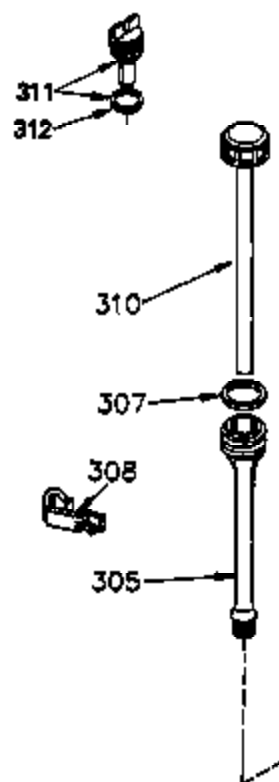

CONTINUED FROM PAGE 2

Ref #	Part Number	Qty	Description
30	35802B	1	Crankshaft
31	35327	1	Counterbalance Gear
40	40011	1	Piston, Pin & Ring Set (Std.)
40	40012	1	Piston, Pin & Ring Set (.010" OS)
41	40009	1	Piston & Pin Ass'y. (Std.) (Incl. 43)
41	40010	1	Piston & Pin Ass'y. (.010" OS) (Incl. 43)
42	40013	1	Ring Set (Std.)
42	40014	1	Ring Set (.010" OS)
43	27888	2	Piston Pin Retaining Ring
45	36897	1	Connecting Rod Ass'y. (Incl. 47)
47	651033	2	Connecting Rod Bolt
48	34034	2	Valve Lifter
50	35381	1	Camshaft Ass'y (MCR)
51	35747A	1	Counterbalance Weight
52	31356	1	Oil Pump Ass'y.
69	35317	1	* Mounting Flange Gasket
70	35711A	1	Mounting Flange (Incl. 72,75,80 & 81)
72	31927	1	Oil Drain Plug
75	35319	1	Oil Seal
80	35783	1	Governor Shaft
81	30590A	2	Washer
82	35378	1	Governor Gear Ass'y. (Incl. 81)
83	30588A	1	Governor Spool
84	29193	2	Retaining Ring
86	650833	7	Screw, 1/4-20 x 1-3/16"
88	31707A	1	Spacer (Incl. 81)
89	32589	1	Flywheel Key
123	33261	1	Intake Pipe Brace
124	651031	2	Screw, 1/4-20 x 9/16"
178	29752	2	Nut & Lock Washer. 1/4-28
182	30088A	2	Screw, 1/4-28 x 1"
184	33263	1	Carburetor To Intake Pipe Gasket
185	34926	1	Intake Pipe
223	650378	2	Screw, Torx T-30, 5/16-18 x 1-1/8"
224	27915A	1	* Intake Pipe Gasket
234	650825	2	Nut & Lock Washer, 1/4-20
238	650834	2	Screw, 10-32 x 1-17/32"
239	33629	1	* Air Cleaner Gasket
240	35538B	1	Air Cleaner Body (Incl. 239)
245	35403	1	Air Cleaner Filter (Incl. 324)
245A	35404	1	Air Cleaner Filter
250	35961	1	Air Cleaner Cover
251	650886	2	Wing Nut, 1/4-20
292	26460	2	Fuel Line Clamp
305	35574	1	Oil Fill Tube
307	35499	1	"O" Ring
308	35437	1	Fill Tube Clip
310	35576	1	Dipstick
380	640078	1	Carburetor (Incl. 184)
400	36450A		* Gasket Set (Incl. items marked PK i n notes) Incl. part #'s 27272A (1), 27896A (2), 27915A (1), 29673 (1), 33263 (1), 33629 (1), 34698A (1), 35262A (1), 36448 (1)
420	730225	1	SAE 30 4-Cycle Engine Oil (Quart)