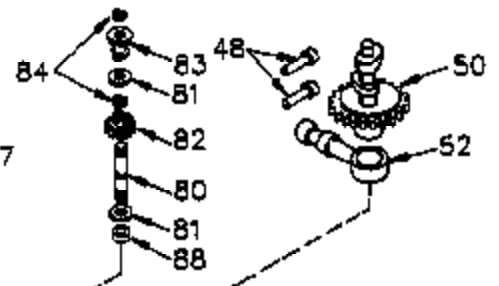

CONTINUED FROM PAGE 2

Ref #	Part Number	Qty	Description
30	35802B	1	Crankshaft
31	35327	1	Counterbalance Gear
40	40011	1	Piston, Pin & Ring Set (Std.)
40	40012	1	Piston, Pin & Ring Set (.010" OS)
41	40009	1	Piston & Pin Ass'y. (Std.) (Incl. 43)
41	40010	1	Piston & Pin Ass'y. (.010" OS) (Incl. 43)
42	40013	1	Ring Set (Std.)
42	40014	1	Ring Set (.010" OS)
43	27888	2	Piston Pin Retaining Ring
45	36897	1	Connecting Rod Ass'y. (Incl. 47)
47	651033	2	Connecting Rod Bolt
48	34034	2	Valve Lifter
50	35381	1	Camshaft Ass'y (MCR)
51	35747A	1	Counterbalance Weight
52	31356	1	Oil Pump Ass'y.
69	35317	1	* Mounting Flange Gasket
70	35711A	1	Mounting Flange (Incl. 72,75,80 & 81)
72	31927	1	Oil Drain Plug
75	35319	1	Oil Seal
80	35783	1	Governor Shaft
81	30590A	2	Washer
82	35378	1	Governor Gear Ass'y. (Incl. 81)
83	30588A	1	Governor Spool
84	29193	2	Retaining Ring
86	650833	7	Screw, 1/4-20 x 1-3/16"
88	31707A	1	Spacer (Incl. 81)
89	32589	1	Flywheel Key
123	33261	1	Intake Pipe Brace
124	651031	2	Screw, 1/4-20 x 9/16"
178	29752	2	Nut & Lock Washer. 1/4-28
182	30088A	2	Screw, 1/4-28 x 1"
184	33263	1	Carburetor To Intake Pipe Gasket
185	34926	1	Intake Pipe
223	650378	2	Screw, Torx T-30, 5/16-18 x 1-1/8"
224	27915A	1	* Intake Pipe Gasket
234	650825	2	Nut & Lock Washer, 1/4-20
238	650834	2	Screw, 10-32 x 1-17/32"
239	33629	1	* Air Cleaner Gasket
240	35538B	1	Air Cleaner Body (Incl. 239)
245	35403	1	Air Cleaner Filter (Incl. 324)
245A	35404	1	Air Cleaner Filter
250	35961	1	Air Cleaner Cover
251	650886	2	Wing Nut, 1/4-20
292	26460	2	Fuel Line Clamp
305	35574	1	Oil Fill Tube
307	35499	1	"O" Ring
308	35437	1	Fill Tube Clip
310	35576	1	Dipstick
380	640078	1	Carburetor (Incl. 184)
400	36450A		* Gasket Set (Incl. items marked PK i n notes) Incl. part #'s 27272A (1), 27896A (2), 27915A (1), 29673 (1), 33263 (1), 33629 (1), 34698A (1), 35262A (1), 36448 (1)
420	730225	1	SAE 30 4-Cycle Engine Oil (Quart)