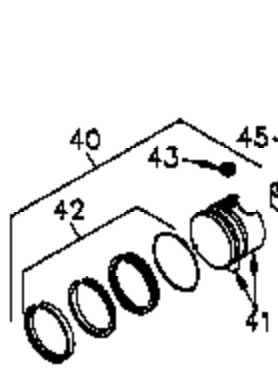

CONTINUED FROM PAGE 2

Ref #	Part Number	Qty	Description
30	35802B	1	Crankshaft
31	35327	1	Counterbalance Gear
40	40011	1	Piston, Pin & Ring Set (Std.)
40	40012	1	Piston, Pin & Ring Set (.010" OS)
41	40009	1	Piston & Pin Ass'y. (Std.) (Incl. 43)
41	40010	1	Piston & Pin Ass'y. (.010" OS) (Incl. 43)
42	40013	1	Ring Set (Std.)
42	40014	1	Ring Set (.010" OS)
43	27888	2	Piston Pin Retaining Ring
45	36897	1	Connecting Rod Ass'y. (Incl. 47)
47	651033	2	Connecting Rod Bolt
48	34034	2	Valve Lifter
50	35381	1	Camshaft Ass'y (MCR)
51	35747A	1	Counterbalance Weight
52	31356	1	Oil Pump Ass'y.
69	35317	1	* Mounting Flange Gasket
70	35711A	1	Mounting Flange (Incl. 72,75,80 & 81)
72	31927	1	Oil Drain Plug
75	35319	1	Oil Seal
80	35783	1	Governor Shaft
81	30590A	2	Washer
82	35378	1	Governor Gear Ass'y. (Incl. 81)
83	30588A	1	Governor Spool
84	29193	2	Retaining Ring
86	650833	7	Screw, 1/4-20 x 1-3/16"
88	31707A	1	Spacer (Incl. 81)
89	32589	1	Flywheel Key
123	33261	1	Intake Pipe Brace
124	651031	2	Screw, 1/4-20 x 9/16"
178	29752	2	Nut & Lock Washer. 1/4-28
182	30088A	2	Screw, 1/4-28 x 1"
184	33263	1	Carburetor To Intake Pipe Gasket
185	34926	1	Intake Pipe
223	650378	2	Screw, Torx T-30, 5/16-18 x 1-1/8"
224	27915A	1	* Intake Pipe Gasket
234	650825	2	Nut & Lock Washer, 1/4-20
238	650834	2	Screw, 10-32 x 1-17/32"
239	33629	1	* Air Cleaner Gasket
240	35538B	1	Air Cleaner Body (Incl. 239)
245	35403	1	Air Cleaner Filter (Incl. 324)
245A	35404	1	Air Cleaner Filter
250	35961	1	Air Cleaner Cover
251	650886	2	Wing Nut, 1/4-20
292	26460	2	Fuel Line Clamp
305	35574	1	Oil Fill Tube
307	35499	1	"O" Ring
308	35437	1	Fill Tube Clip
310	35576	1	Dipstick
380	640078	1	Carburetor (Incl. 184)
400	36450A		* Gasket Set (Incl. items marked PK i n notes) Incl. part #'s 27272A (1), 27896A (2), 27915A (1), 29673 (1), 33263 (1), 33629 (1), 34698A (1), 35262A (1), 36448 (1)
420	730225	1	SAE 30 4-Cycle Engine Oil (Quart)