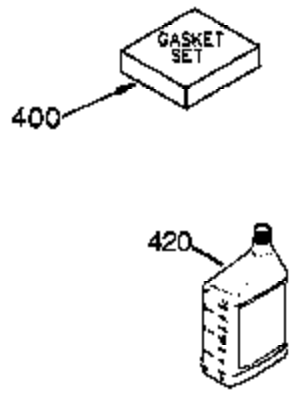

CONTINUED FROM PAGE 2

Ref #	Part Number	Qty	Description
30	35802B	1	Crankshaft
31	35327	1	Counterbalance Gear
40	40011	1	Piston, Pin & Ring Set (Std.)
40	40012	1	Piston, Pin & Ring Set (.010" OS)
41	40009	1	Piston & Pin Ass'y. (Std.) (Incl. 43)
41	40010	1	Piston & Pin Ass'y. (.010" OS) (Incl. 43)
42	40013	1	Ring Set (Std.)
42	40014	1	Ring Set (.010" OS)
43	27888	2	Piston Pin Retaining Ring
45	36897	1	Connecting Rod Ass'y. (Incl. 47)
47	651033	2	Connecting Rod Bolt
48	34034	2	Valve Lifter
50	35381	1	Camshaft Ass'y (MCR)
51	35747A	1	Counterbalance Weight
52	31356	1	Oil Pump Ass'y.
69	35317	1	* Mounting Flange Gasket
70	35711A	1	Mounting Flange (Incl. 72,75,80 & 81)
72	31927	1	Oil Drain Plug
75	35319	1	Oil Seal
80	35783	1	Governor Shaft
81	30590A	2	Washer
82	35378	1	Governor Gear Ass'y. (Incl. 81)
83	30588A	1	Governor Spool
84	29193	2	Retaining Ring
86	650833	7	Screw, 1/4-20 x 1-3/16"
88	31707A	1	Spacer (Incl. 81)
89	32589	1	Flywheel Key
123	33261	1	Intake Pipe Brace
124	651031	2	Screw, 1/4-20 x 9/16"
178	29752	2	Nut & Lock Washer. 1/4-28
182	30088A	2	Screw, 1/4-28 x 1"
184	33263	1	Carburetor To Intake Pipe Gasket
185	34926	1	Intake Pipe
223	650378	2	Screw, Torx T-30, 5/16-18 x 1-1/8"
224	27915A	1	* Intake Pipe Gasket
234	650825	2	Nut & Lock Washer, 1/4-20
238	650834	2	Screw, 10-32 x 1-17/32"
239	33629	1	* Air Cleaner Gasket
240	35538B	1	Air Cleaner Body (Incl. 239)
245	35403	1	Air Cleaner Filter (Incl. 324)
245A	35404	1	Air Cleaner Filter
250	35961	1	Air Cleaner Cover
251	650886	2	Wing Nut, 1/4-20
292	26460	2	Fuel Line Clamp
305	35574	1	Oil Fill Tube
307	35499	1	"O" Ring
308	35437	1	Fill Tube Clip
310	35576	1	Dipstick
380	640078	1	Carburetor (Incl. 184)
400	36450A		* Gasket Set (Incl. items marked PK i n notes) Incl. part #'s 27272A (1), 27896A (2), 27915A (1), 29673 (1), 33263 (1), 33629 (1), 34698A (1), 35262A (1), 36448 (1)
420	730225	1	SAE 30 4-Cycle Engine Oil (Quart)