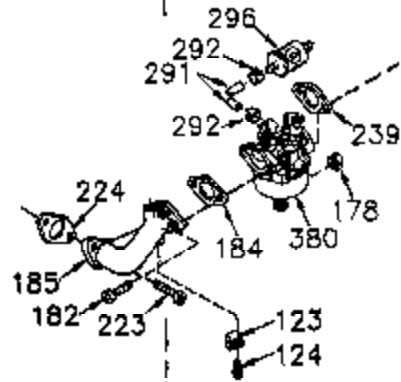

CONTINUED FROM PAGE 2

Ref #	Part Number	Qty	Description
30	35802B	1	Crankshaft
31	35327	1	Counterbalance Gear
40	40011	1	Piston, Pin & Ring Set (Std.)
40	40012	1	Piston, Pin & Ring Set (.010" OS)
41	40009	1	Piston & Pin Ass'y. (Std.) (Incl. 43)
41	40010	1	Piston & Pin Ass'y. (.010" OS) (Incl. 43)
42	40013	1	Ring Set (Std.)
42	40014	1	Ring Set (.010" OS)
43	27888	2	Piston Pin Retaining Ring
45	36897	1	Connecting Rod Ass'y. (Incl. 47)
47	651033	2	Connecting Rod Bolt
48	34034	2	Valve Lifter
50	35381	1	Camshaft Ass'y (MCR)
51	35747A	1	Counterbalance Weight
52	31356	1	Oil Pump Ass'y.
69	35317	1	* Mounting Flange Gasket
70	35711A	1	Mounting Flange (Incl. 72,75,80 & 81)
72	31927	1	Oil Drain Plug
75	35319	1	Oil Seal
80	35783	1	Governor Shaft
81	30590A	2	Washer
82	35378	1	Governor Gear Ass'y. (Incl. 81)
83	30588A	1	Governor Spool
84	29193	2	Retaining Ring
86	650833	7	Screw, 1/4-20 x 1-3/16"
88	31707A	1	Spacer (Incl. 81)
89	32589	1	Flywheel Key
123	33261	1	Intake Pipe Brace
124	651031	2	Screw, 1/4-20 x 9/16"
178	29752	2	Nut & Lock Washer. 1/4-28
182	30088A	2	Screw, 1/4-28 x 1"
184	33263	1	Carburetor To Intake Pipe Gasket
185	34926	1	Intake Pipe
223	650378	2	Screw, Torx T-30, 5/16-18 x 1-1/8"
224	27915A	1	* Intake Pipe Gasket
234	650825	2	Nut & Lock Washer, 1/4-20
238	650834	2	Screw, 10-32 x 1-17/32"
239	33629	1	* Air Cleaner Gasket
240	35538B	1	Air Cleaner Body (Incl. 239)
245	35403	1	Air Cleaner Filter (Incl. 234)
245A	35404	1	Air Cleaner Filter
250	35961	1	Air Cleaner Cover
251	650886	2	Wing Nut, 1/4-20
292	26460	2	Fuel Line Clamp
305	35574	1	Oil Fill Tube
307	35499	1	"O" Ring
308	35437	1	Fill Tube Clip
310	35576	1	Dipstick
380	640078	1	Carburetor (Incl. 184)
400	36450A		* Gasket Set (Incl. items marked PK in notes) Incl. part #'s 27272A (1), 27896A (2), 27915A (1), 29673 (1), 33263 (1), 33629 (1), 34698A (1), 35262A (1), 36448 (1)
420	730225	1	SAE 30 4-Cycle Engine Oil (Quart)