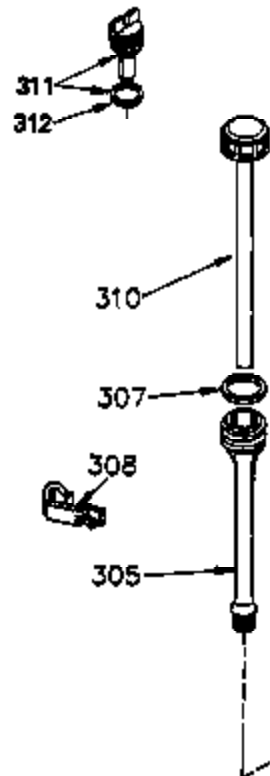

CONTINUED FROM PAGE 2

Ref #	Part Number	Qty	Description
30	35802B	1	Crankshaft
31	35327	1	Counterbalance Gear
40	40011	1	Piston, Pin & Ring Set (Std.)
40	40012	1	Piston, Pin & Ring Set (.010" OS)
41	40009	1	Piston & Pin Ass'y. (Std.) (Incl. 43)
41	40010	1	Piston & Pin Ass'y. (.010" OS) (Incl. 43)
42	40013	1	Ring Set (Std.)
42	40014	1	Ring Set (.010" OS)
43	27888	2	Piston Pin Retaining Ring
45	36897	1	Connecting Rod Ass'y. (Incl. 47)
47	651033	2	Connecting Rod Bolt
48	34034	2	Valve Lifter
50	35381	1	Camshaft Ass'y (MCR)
51	35747A	1	Counterbalance Weight
52	31356	1	Oil Pump Ass'y.
69	35317	1	* Mounting Flange Gasket
70	35711A	1	Mounting Flange (Incl. 72,75,80 & 81)
72	31927	1	Oil Drain Plug
75	35319	1	Oil Seal
80	35783	1	Governor Shaft
81	30590A	2	Washer
82	35378	1	Governor Gear Ass'y. (Incl. 81)
83	30588A	1	Governor Spool
84	29193	2	Retaining Ring
86	650833	7	Screw, 1/4-20 x 1-3/16"
88	31707A	1	Spacer (Incl. 81)
89	32589	1	Flywheel Key
123	33261	1	Intake Pipe Brace
124	651031	2	Screw, 1/4-20 x 9/16"
178	29752	2	Nut & Lock Washer. 1/4-28
182	30088A	2	Screw, 1/4-28 x 1"
184	33263	1	Carburetor To Intake Pipe Gasket
185	34926	1	Intake Pipe
223	650378	2	Screw, Torx T-30, 5/16-18 x 1-1/8"
224	27915A	1	* Intake Pipe Gasket
234	650825	2	Nut & Lock Washer, 1/4-20
238	650834	2	Screw, 10-32 x 1-17/32"
239	33629	1	* Air Cleaner Gasket
240	35538B	1	Air Cleaner Body (Incl. 239)
245	35403	1	Air Cleaner Filter (Incl. 234)
245A	35404	1	Air Cleaner Filter
250	35961	1	Air Cleaner Cover
251	650886	2	Wing Nut, 1/4-20
292	26460	2	Fuel Line Clamp
305	35574	1	Oil Fill Tube
307	35499	1	"O" Ring
308	35437	1	Fill Tube Clip
310	35576	1	Dipstick
380	640078	1	Carburetor (Incl. 184)
400	36450A		* Gasket Set (Incl. items marked PK in notes) Incl. part #'s 27272A (1), 27896A (2), 27915A (1), 29673 (1), 33263 (1), 33629 (1), 34698A (1), 35262A (1), 36448 (1)
420	730225	1	SAE 30 4-Cycle Engine Oil (Quart)