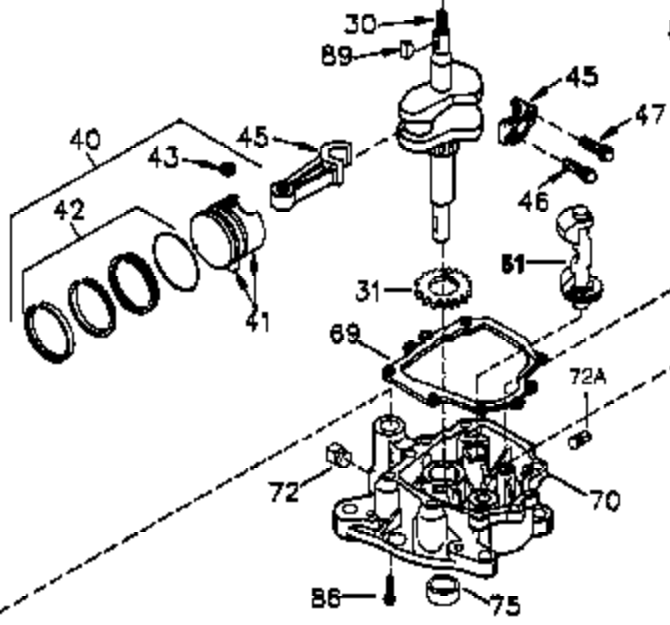

CONTINUED FROM PAGE 2

Ref #	Part Number	Qty	Description
30	35802B	1	Crankshaft
31	35327	1	Counterbalance Gear
40	40011	1	Piston, Pin & Ring Set (Std.)
40	40012	1	Piston, Pin & Ring Set (.010" OS)
41	40009	1	Piston & Pin Ass'y. (Std.) (Incl. 43)
41	40010	1	Piston & Pin Ass'y. (.010" OS) (Incl. 43)
42	40013	1	Ring Set (Std.)
42	40014	1	Ring Set (.010" OS)
43	27888	2	Piston Pin Retaining Ring
45	36897	1	Connecting Rod Ass'y. (Incl. 47)
47	651033	2	Connecting Rod Bolt
48	34034	2	Valve Lifter
50	35381	1	Camshaft Ass'y (MCR)
51	35747A	1	Counterbalance Weight
52	31356	1	Oil Pump Ass'y.
69	35317	1	* Mounting Flange Gasket
70	35711A	1	Mounting Flange (Incl. 72,75,80 & 81)
72	31927	1	Oil Drain Plug
75	35319	1	Oil Seal
80	35783	1	Governor Shaft
81	30590A	2	Washer
82	35378	1	Governor Gear Ass'y. (Incl. 81)
83	30588A	1	Governor Spool
84	29193	2	Retaining Ring
86	650833	7	Screw, 1/4-20 x 1-3/16"
88	31707A	1	Spacer (Incl. 81)
89	32589	1	Flywheel Key
123	33261	1	Intake Pipe Brace
124	651031	2	Screw, 1/4-20 x 9/16"
178	29752	2	Nut & Lock Washer. 1/4-28
182	30088A	2	Screw, 1/4-28 x 1"
184	33263	1	Carburetor To Intake Pipe Gasket
185	34926	1	Intake Pipe
223	650378	2	Screw, Torx T-30, 5/16-18 x 1-1/8"
224	27915A	1	* Intake Pipe Gasket
234	650825	2	Nut & Lock Washer, 1/4-20
238	650834	2	Screw, 10-32 x 1-17/32"
239	33629	1	* Air Cleaner Gasket
240	35538B	1	Air Cleaner Body (Incl. 239)
245	35403	1	Air Cleaner Filter (Incl. 234)
245A	35404	1	Air Cleaner Filter
250	35961	1	Air Cleaner Cover
251	650886	2	Wing Nut, 1/4-20
292	26460	2	Fuel Line Clamp
305	35574	1	Oil Fill Tube
307	35499	1	"O" Ring
308	35437	1	Fill Tube Clip
310	35576	1	Dipstick
380	640078	1	Carburetor (Incl. 184)
400	36450A		* Gasket Set (Incl. items marked PK in notes) Incl. part #'s 27272A (1), 27896A (2), 27915A (1), 29673 (1), 33263 (1), 33629 (1), 34698A (1), 35262A (1), 36448 (1)
420	730225	1	SAE 30 4-Cycle Engine Oil (Quart)