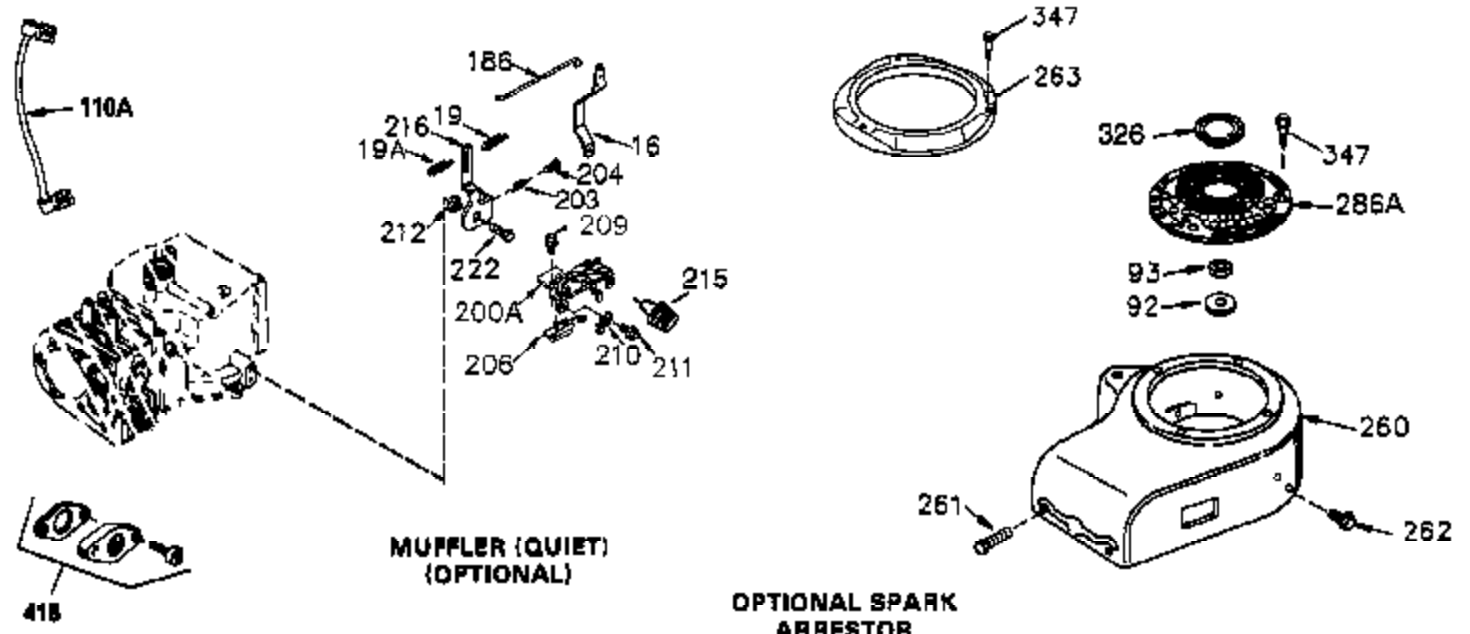

**OPTIONAL SPARK
ARRESTOR**

**DEBRIS SCREEN KIT
(OPTIONAL)**