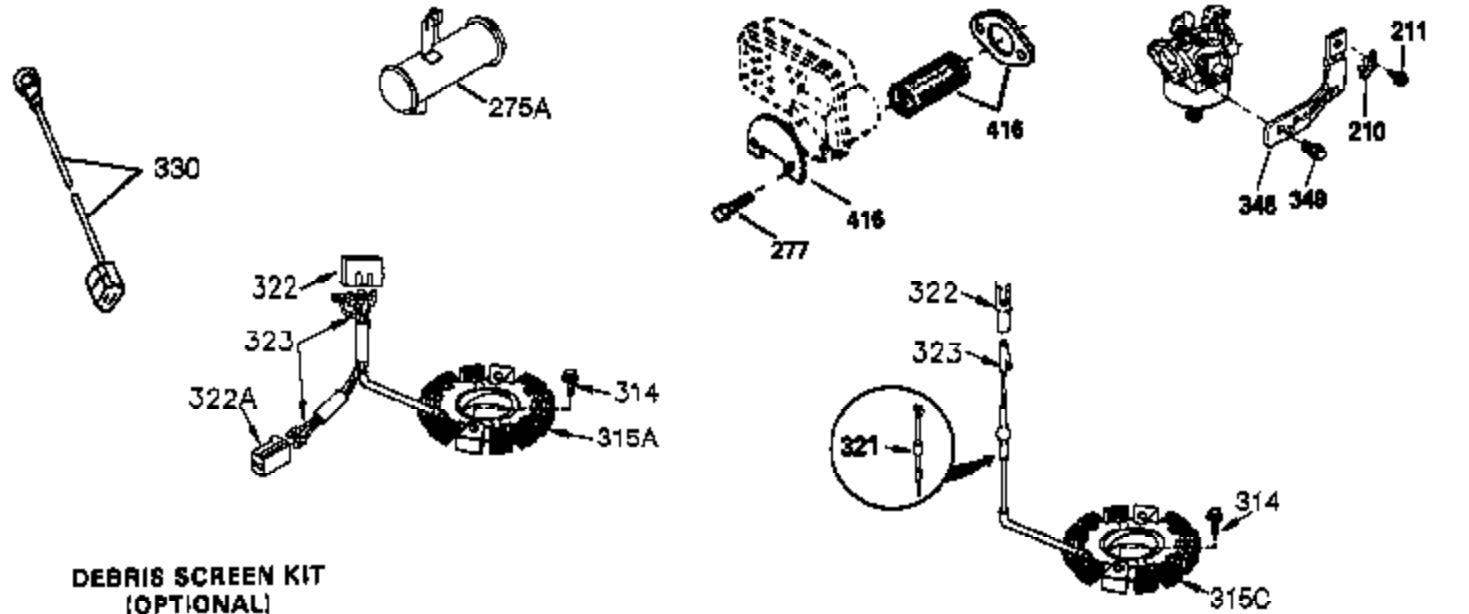

**OPTIONAL SPARK
ARRESTOR**