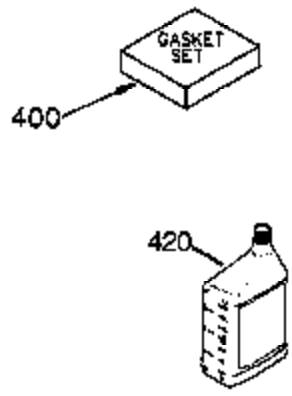

CONTINUED FROM PAGE 2

Ref #	Part Number	Qty	Description
30	35746B	1	Crankshaft
31	35327	1	Counterbalance Gear
40	40011	1	Piston, Pin & Ring Set (Std.)
40	40012	1	Piston, Pin & Ring Set (.010" OS)
41	40009	1	Piston & Pin Ass'y. (Std.) (Incl. 43)
41	40010	1	Piston & Pin Ass'y. (.010" OS) (Incl. 43)
42	40013	1	Ring Set (Std.)
42	40014	1	Ring Set (.010" OS)
43	27888	2	Piston Pin Retaining Ring
45	36897	1	Connecting Rod Ass'y. (Incl. 47)
47	651033	2	Connecting Rod Bolt
48	34034	2	Valve Lifter
50	35381	1	Camshaft (MCR)
51	35747A	1	Counterbalance Weight
52	31356	1	Oil Pump Ass'y.
69	35317	1	* Mounting Flange Gasket
70	35711A	1	Mounting Flange (Incl. 72, 75 & 80)
72	31927	1	Oil Drain Plug
75	35319	1	Oil Seal
80	35783	1	Governor Shaft
81	30590A	2	Washer
82	35378	1	Governor Gear Ass'y. (Incl. 81)
83	30588A	1	Governor Spool
84	29193	2	Retaining Ring
86	650833	7	Screw, 1/4-20 x 1-3/16"
88	31707A	1	Spacer (Incl. 81)
89	32589	1	Flywheel Key
123	33261	1	Intake Pipe Brace
123	650378	2	Screw, Torx T-30, 5/16-18 x 1-3/32"
124	651031	3	Screw, 1/4-20 x 9/16"
178	29752	2	Nut & Lock Washer, 1/4-28
182	30088A	2	Screw, 1/4-28 x 1"
184	33263	1	* Carburetor To Intake Pipe Gasket
185	34926	1	Intake Pipe
223	650378	1	Screw, Torx T-30, 5/16-18 x 1-3/32"
224	27915A	1	* Intake Pipe Gasket
234	650825	2	Nut & Lock Washer, 1/4-20
238	650834	2	Screw, 10-32 x 1-17/32"
239	33629	1	* Air Cleaner Gasket
240	35538B	1	Air Cleaner Body (Incl. 239)
245	35403	1	Air Cleaner Filter (Incl. 234)
245A	35404	1	Air Cleaner Filter
250	35961	1	Air Cleaner Cover
251	650886	2	Wing Nut, 1/4-20
292	26460	2	Fuel Line Clamp
305	35574	1	Oil Fill Tube
307	35499	1	"O" Ring
308	35437	1	Fill Tube Clip
310	35576	1	Dipstick
380	640126	1	Carburetor (Incl. 184)
400	36452A	1	* Gasket Set (Incl. items marked PK in notes) Incl. part #'s 26756 (1), 27272A (2), 27896A (2), 27915A (1), 29673 (1), 33263 (1), 33629 (1), 34041A (1), 34327A (1), 34698A (1), 34912 (1), 34923A (1), 35262A (1), 35317 (1), 35865 (1)
420	730225	1	SAE 30 4-Cycle Engine Oil (Quart)