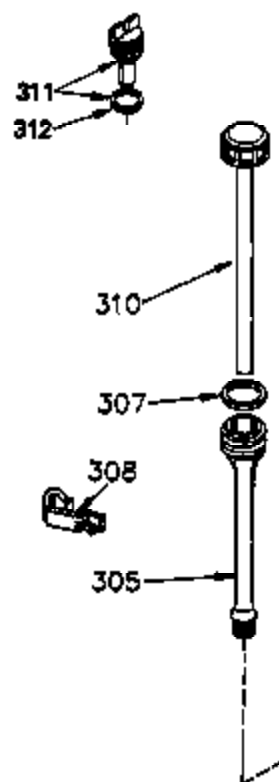

CONTINUED FROM PAGE 2

Ref #	Part Number	Qty	Description
30	35746B	1	Crankshaft
31	35327	1	Counterbalance Gear
40	40011	1	Piston, Pin & Ring Set (Std.)
40	40012	1	Piston, Pin & Ring Set (.010" OS)
41	40009	1	Piston & Pin Ass'y. (Std.) (Incl. 43)
41	40010	1	Piston & Pin Ass'y. (.010" OS) (Incl. 43)
42	40013	1	Ring Set (Std.)
42	40014	1	Ring Set (.010" OS)
43	27888	2	Piston Pin Retaining Ring
45	36897	1	Connecting Rod Ass'y. (Incl. 47)
47	651033	2	Connecting Rod Bolt
48	34034	2	Valve Lifter
50	35381	1	Camshaft (MCR)
51	35747A	1	Counterbalance Weight
52	31356	1	Oil Pump Ass'y.
69	35317	1	* Mounting Flange Gasket
70	35711A	1	Mounting Flange (Incl. 72, 75 & 80)
72	31927	1	Oil Drain Plug
75	35319	1	Oil Seal
80	35783	1	Governor Shaft
81	30590A	2	Washer
82	35378	1	Governor Gear Ass'y. (Incl. 81)
83	30588A	1	Governor Spool
84	29193	2	Retaining Ring
86	650833	7	Screw, 1/4-20 x 1-3/16"
88	31707A	1	Spacer (Incl. 81)
89	32589	1	Flywheel Key
123	33261	1	Intake Pipe Brace
123	650378	2	Screw, Torx T-30, 5/16-18 x 1-3/32"
124	651031	3	Screw, 1/4-20 x 9/16"
178	29752	2	Nut & Lock Washer, 1/4-28
182	30088A	2	Screw, 1/4-28 x 1"
184	33263	1	* Carburetor To Intake Pipe Gasket
185	34926	1	Intake Pipe
223	650378	1	Screw, Torx T-30, 5/16-18 x 1-3/32"
224	27915A	1	* Intake Pipe Gasket
234	650825	2	Nut & Lock Washer, 1/4-20
238	650834	2	Screw, 10-32 x 1-17/32"
239	33629	1	* Air Cleaner Gasket
240	35538B	1	Air Cleaner Body (Incl. 239)
245	35403	1	Air Cleaner Filter (Incl. 234)
245A	35404	1	Air Cleaner Filter
250	35961	1	Air Cleaner Cover
251	650886	2	Wing Nut, 1/4-20
292	26460	2	Fuel Line Clamp
305	35574	1	Oil Fill Tube
307	35499	1	"O" Ring
308	35437	1	Fill Tube Clip
310	35576	1	Dipstick
380	640126	1	Carburetor (Incl. 184)
400	36452A	1	* Gasket Set (Incl. items marked PK in notes) Incl. part #'s 26756 (1), 27272A (2), 27896A (2), 27915A (1), 29673 (1), 33263 (1), 33629 (1), 34041A (1), 34327A (1), 34698A (1), 34912 (1), 34923A (1), 35262A (1), 35317 (1), 35865 (1)
420	730225	1	SAE 30 4-Cycle Engine Oil (Quart)