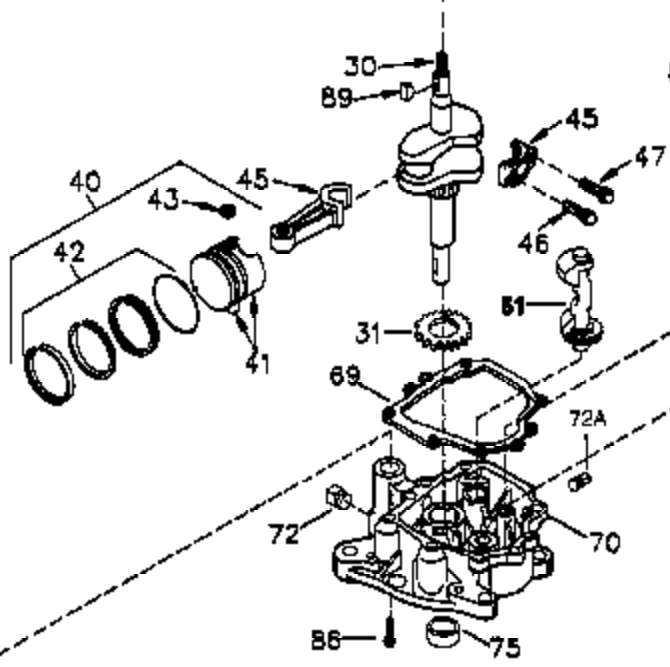

CONTINUED FROM PAGE 2

Ref #	Part Number	Qty	Description
30	35746B	1	Crankshaft
31	35327	1	Counterbalance Gear
40	40011	1	Piston, Pin & Ring Set (Std.)
40	40012	1	Piston, Pin & Ring Set (.010" OS)
41	40009	1	Piston & Pin Ass'y. (Std.) (Incl. 43)
41	40010	1	Piston & Pin Ass'y. (.010" OS) (Incl. 43)
42	40013	1	Ring Set (Std.)
42	40014	1	Ring Set (.010" OS)
43	27888	2	Piston Pin Retaining Ring
45	36897	1	Connecting Rod Ass'y. (Incl. 47)
47	651033	2	Connecting Rod Bolt
48	34034	2	Valve Lifter
50	35381	1	Camshaft (MCR)
51	35747A	1	Counterbalance Weight
52	31356	1	Oil Pump Ass'y.
69	35317	1	* Mounting Flange Gasket
70	35711A	1	Mounting Flange (Incl. 72, 75 & 80)
72	31927	1	Oil Drain Plug
75	35319	1	Oil Seal
80	35783	1	Governor Shaft
81	30590A	2	Washer
82	35378	1	Governor Gear Ass'y. (Incl. 81)
83	30588A	1	Governor Spool
84	29193	2	Retaining Ring
86	650833	7	Screw, 1/4-20 x 1-3/16"
88	31707A	1	Spacer (Incl. 81)
89	32589	1	Flywheel Key
123	33261	1	Intake Pipe Brace
123	650378	2	Screw, Torx T-30, 5/16-18 x 1-3/32"
124	651031	3	Screw, 1/4-20 x 9/16"
178	29752	2	Nut & Lock Washer, 1/4-28
182	30088A	2	Screw, 1/4-28 x 1"
184	33263	1	* Carburetor To Intake Pipe Gasket
185	34926	1	Intake Pipe
223	650378	1	Screw, Torx T-30, 5/16-18 x 1-3/32"
224	27915A	1	* Intake Pipe Gasket
234	650825	2	Nut & Lock Washer, 1/4-20
238	650834	2	Screw, 10-32 x 1-17/32"
239	33629	1	* Air Cleaner Gasket
240	35538B	1	Air Cleaner Body (Incl. 239)
245	35403	1	Air Cleaner Filter (Incl. 234)
245A	35404	1	Air Cleaner Filter
250	35961	1	Air Cleaner Cover
251	650886	2	Wing Nut, 1/4-20
292	26460	2	Fuel Line Clamp
305	35574	1	Oil Fill Tube
307	35499	1	"O" Ring
308	35437	1	Fill Tube Clip
310	35576	1	Dipstick
380	640126	1	Carburetor (Incl. 184)
400	36452A	1	* Gasket Set (Incl. items marked PK in notes) Incl. part #'s 26756 (1), 27272A (2), 27896A (2), 27915A (1), 29673 (1), 33263 (1), 33629 (1), 34041A (1), 34327A (1), 34698A (1), 34912 (1), 34923A (1), 35262A (1), 35317 (1), 35865 (1)
420	730225	1	SAE 30 4-Cycle Engine Oil (Quart)