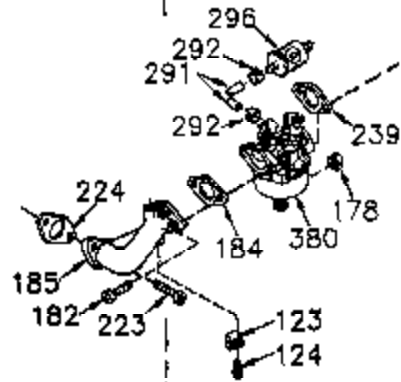

CONTINUED FROM PAGE 2

Ref #	Part Number	Qty	Description
30	35746B	1	Crankshaft
31	35327	1	Counterbalance Gear
40	40011	1	Piston, Pin & Ring Set (Std.)
40	40012	1	Piston, Pin & Ring Set (.010" OS)
41	40009	1	Piston & Pin Ass'y. (Std.) (Incl. 43)
41	40010	1	Piston & Pin Ass'y. (.010" OS) (Incl. 43)
42	40013	1	Ring Set (Std.)
42	40014	1	Ring Set (.010" OS)
43	27888	2	Piston Pin Retaining Ring
45	36897	1	Connecting Rod Ass'y. (Incl. 47)
47	651033	2	Connecting Rod Bolt
48	34034	2	Valve Lifter
50	35381	1	Camshaft (MCR)
51	35747A	1	Counterbalance Weight
52	31356	1	Oil Pump Ass'y.
69	35317	1	* Mounting Flange Gasket
70	35711A	1	Mounting Flange (Incl. 72, 75 & 80)
72	31927	1	Oil Drain Plug
75	35319	1	Oil Seal
80	35783	1	Governor Shaft
81	30590A	2	Washer
82	35378	1	Governor Gear Ass'y. (Incl. 81)
83	30588A	1	Governor Spool
84	29193	2	Retaining Ring
86	650833	7	Screw, 1/4-20 x 1-3/16"
88	31707A	1	Spacer (Incl. 81)
89	32589	1	Flywheel Key
123	33261	1	Intake Pipe Brace
123	650378	2	Screw, Torx T-30, 5/16-18 x 1-3/32"
124	651031	3	Screw, 1/4-20 x 9/16"
178	29752	2	Nut & Lock Washer, 1/4-28
182	30088A	2	Screw, 1/4-28 x 1"
184	33263	1	* Carburetor To Intake Pipe Gasket
185	34926	1	Intake Pipe
223	650378	1	Screw, Torx T-30, 5/16-18 x 1-3/32"
224	27915A	1	* Intake Pipe Gasket
234	650825	2	Nut & Lock Washer, 1/4-20
238	650834	2	Screw, 10-32 x 1-17/32"
239	33629	1	* Air Cleaner Gasket
240	35538B	1	Air Cleaner Body (Incl. 239)
245	35403	1	Air Cleaner Filter (Incl. 234)
245A	35404	1	Air Cleaner Filter
250	35961	1	Air Cleaner Cover
251	650886	2	Wing Nut, 1/4-20
292	26460	2	Fuel Line Clamp
305	35574	1	Oil Fill Tube
307	35499	1	"O" Ring
308	35437	1	Fill Tube Clip
310	35576	1	Dipstick
380	640126	1	Carburetor (Incl. 184)
400	36452A	1	* Gasket Set (Incl. items marked PK in notes) Incl. part #'s 26756 (1), 27272A (2), 27896A (2), 27915A (1), 29673 (1), 33263 (1), 33629 (1), 34041A (1), 34327A (1), 34698A (1), 34912 (1), 34923A (1), 35262A (1), 35317 (1), 35865 (1)
420	730225	1	SAE 30 4-Cycle Engine Oil (Quart)