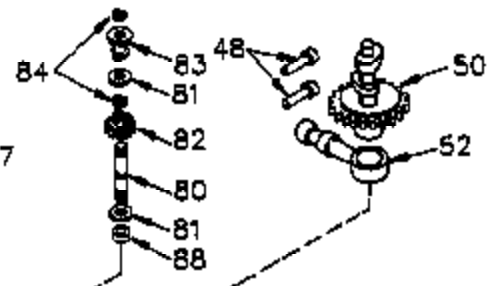

CONTINUED FROM PAGE 2

Ref #	Part Number	Qty	Description
30	35746B	1	Crankshaft
31	35327	1	Counterbalance Gear
40	40011	1	Piston, Pin & Ring Set (Std.)
40	40012	1	Piston, Pin & Ring Set (.010" OS)
41	40009	1	Piston & Pin Ass'y. (Std.) (Incl. 43)
41	40010	1	Piston & Pin Ass'y. (.010" OS) (Incl. 43)
42	40013	1	Ring Set (Std.)
42	40014	1	Ring Set (.010" OS)
43	27888	2	Piston Pin Retaining Ring
45	36897	1	Connecting Rod Ass'y. (Incl. 47)
47	651033	2	Connecting Rod Bolt
48	34034	2	Valve Lifter
50	35381	1	Camshaft (MCR)
51	35747A	1	Counterbalance Weight
52	31356	1	Oil Pump Ass'y.
69	35317	1	* Mounting Flange Gasket
70	35711A	1	Mounting Flange (Incl. 72, 75 & 80)
72	31927	1	Oil Drain Plug
75	35319	1	Oil Seal
80	35783	1	Governor Shaft
81	30590A	2	Washer
82	35378	1	Governor Gear Ass'y. (Incl. 81)
83	30588A	1	Governor Spool
84	29193	2	Retaining Ring
86	650833	7	Screw, 1/4-20 x 1-3/16"
88	31707A	1	Spacer (Incl. 81)
89	32589	1	Flywheel Key
123	33261	1	Intake Pipe Brace
123	650378	2	Screw, Torx T-30, 5/16-18 x 1-3/32"
124	651031	3	Screw, 1/4-20 x 9/16"
178	29752	2	Nut & Lock Washer, 1/4-28
182	30088A	2	Screw, 1/4-28 x 1"
184	33263	1	* Carburetor To Intake Pipe Gasket
185	34926	1	Intake Pipe
223	650378	1	Screw, Torx T-30, 5/16-18 x 1-3/32"
224	27915A	1	* Intake Pipe Gasket
234	650825	2	Nut & Lock Washer, 1/4-20
238	650834	2	Screw, 10-32 x 1-17/32"
239	33629	1	* Air Cleaner Gasket
240	35538B	1	Air Cleaner Body (Incl. 239)
245	35403	1	Air Cleaner Filter (Incl. 234)
245A	35404	1	Air Cleaner Filter
250	35961	1	Air Cleaner Cover
251	650886	2	Wing Nut, 1/4-20
292	26460	2	Fuel Line Clamp
305	35574	1	Oil Fill Tube
307	35499	1	"O" Ring
308	35437	1	Fill Tube Clip
310	35576	1	Dipstick
380	640126	1	Carburetor (Incl. 184)
400	36452A	1	* Gasket Set (Incl. items marked PK in notes) Incl. part #'s 26756 (1), 27272A (2), 27896A (2), 27915A (1), 29673 (1), 33263 (1), 33629 (1), 34041A (1), 34327A (1), 34698A (1), 34912 (1), 34923A (1), 35262A (1), 35317 (1), 35865 (1)
420	730225	1	SAE 30 4-Cycle Engine Oil (Quart)