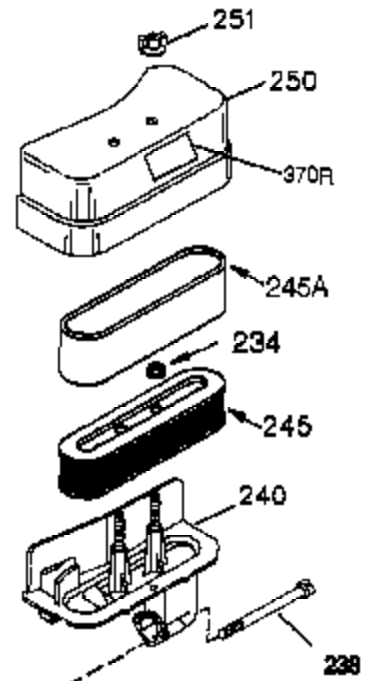

CONTINUED FROM PAGE 2

Ref #	Part Number	Qty	Description
30	35746B	1	Crankshaft
31	35327	1	Counterbalance Gear
40	40011	1	Piston, Pin & Ring Set (Std.)
40	40012	1	Piston, Pin & Ring Set (.010" OS)
41	40009	1	Piston & Pin Ass'y. (Std.) (Incl. 43)
41	40010	1	Piston & Pin Ass'y. (.010" OS) (Incl. 43)
42	40013	1	Ring Set (Std.)
42	40014	1	Ring Set (.010" OS)
43	27888	2	Piston Pin Retaining Ring
45	36897	1	Connecting Rod Ass'y. (Incl. 47)
47	651033	2	Connecting Rod Bolt
48	34034	2	Valve Lifter
50	35381	1	Camshaft (MCR)
51	35747A	1	Counterbalance Weight
52	31356	1	Oil Pump Ass'y.
69	35317	1	* Mounting Flange Gasket
70	35711A	1	Mounting Flange (Incl. 72, 75 & 80)
72	31927	1	Oil Drain Plug
75	35319	1	Oil Seal
80	35783	1	Governor Shaft
81	30590A	2	Washer
82	35378	1	Governor Gear Ass'y. (Incl. 81)
83	30588A	1	Governor Spool
84	29193	2	Retaining Ring
86	650833	7	Screw, 1/4-20 x 1-3/16"
88	31707A	1	Spacer (Incl. 81)
89	32589	1	Flywheel Key
123	33261	1	Intake Pipe Brace
123	650378	2	Screw, Torx T-30, 5/16-18 x 1-3/32"
124	651031	3	Screw, 1/4-20 x 9/16"
178	29752	2	Nut & Lock Washer, 1/4-28
182	30088A	2	Screw, 1/4-28 x 1"
184	33263	1	* Carburetor To Intake Pipe Gasket
185	34926	1	Intake Pipe
223	650378	1	Screw, Torx T-30, 5/16-18 x 1-3/32"
224	27915A	1	* Intake Pipe Gasket
234	650825	2	Nut & Lock Washer, 1/4-20
238	650834	2	Screw, 10-32 x 1-17/32"
239	33629	1	* Air Cleaner Gasket
240	35538B	1	Air Cleaner Body (Incl. 239)
245	35403	1	Air Cleaner Filter (Incl. 234)
245A	35404	1	Air Cleaner Filter
250	35961	1	Air Cleaner Cover
251	650886	2	Wing Nut, 1/4-20
292	26460	2	Fuel Line Clamp
305	35574	1	Oil Fill Tube
307	35499	1	"O" Ring
308	35437	1	Fill Tube Clip
310	35576	1	Dipstick
380	640126	1	Carburetor (Incl. 184)
400	36452A	1	* Gasket Set (Incl. items marked PK in notes) Incl. part #'s 26756 (1), 27272A (2), 27896A (2), 27915A (1), 29673 (1), 33263 (1), 33629 (1), 34041A (1), 34327A (1), 34698A (1), 34912 (1), 34923A (1), 35262A (1), 35317 (1), 35865 (1)
420	730225	1	SAE 30 4-Cycle Engine Oil (Quart)