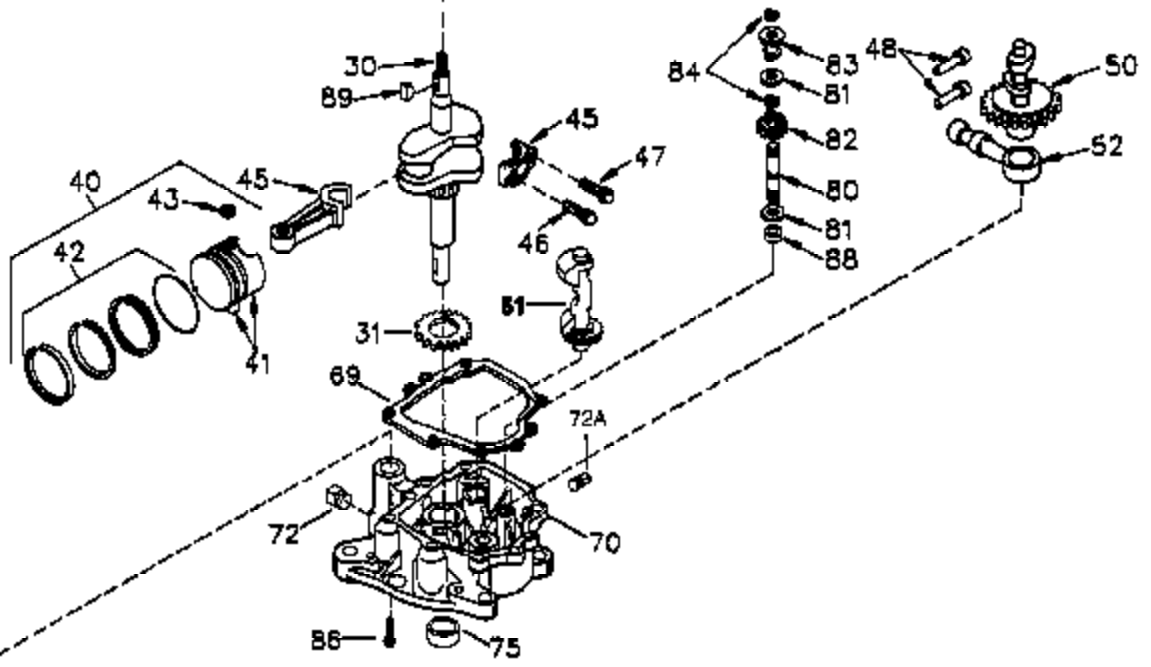

CONTINUED FROM PAGE 2

Ref #	Part Number	Qty	Description
30	35746B	1	Crankshaft
31	35327	1	Counterbalance Gear
40	40011	1	Piston, Pin & Ring Set (Std.)
40	40012	1	Piston, Pin & Ring Set (.010" OS)
41	40009	1	Piston & Pin Ass'y. (Std.) (Incl. 43)
41	40010	1	Piston & Pin Ass'y. (.010" OS) (Incl. 43)
42	40013	1	Ring Set (Std.)
42	40014	1	Ring Set (.010" OS)
43	27888	2	Piston Pin Retaining Ring
45	36897	1	Connecting Rod Ass'y. (Incl. 47)
47	651033	2	Connecting Rod Bolt
48	34034	2	Valve Lifter
50	35381	1	Camshaft (MCR)
51	35747A	1	Counterbalance Weight
52	31356	1	Oil Pump Ass'y.
69	35317	1	* Mounting Flange Gasket
70	35711A	1	Mounting Flange (Incl. 72, 75 & 80)
72	31927	1	Oil Drain Plug
75	35319	1	Oil Seal
80	35783	1	Governor Shaft
81	30590A	2	Washer
82	35378	1	Governor Gear Ass'y. (Incl. 81)
83	30588A	1	Governor Spool
84	29193	2	Retaining Ring
86	650833	7	Screw, 1/4-20 x 1-3/16"
88	31707A	1	Spacer (Incl. 81)
89	32589	1	Flywheel Key
123	33261	1	Intake Pipe Brace
124	651031	3	Screw, 1/4-20 x 9/16"
178	29752	2	Nut & Lock Washer, 1/4-28
182	30088A	2	Screw, 1/4-28 x 1"
184	33263	1	* Carburetor To Intake Pipe Gasket
185	34926	1	Intake Pipe
223	650378	2	Screw, Torx T-30, 5/16-18 x 1-3/32"
224	27915A	1	* Intake Pipe Gasket
234	650825	2	Nut & Lock Washer, 1/4-20
238	650834	2	Screw, 10-32 x 1-17/32"
239	33629	1	* Air Cleaner Gasket
240	35538B	1	Air Cleaner Body (Incl. 239)
245	35403	1	Air Cleaner Filter (Incl. 234)
245A	35404	1	Air Cleaner Filter
250	35961	1	Air Cleaner Cover
251	650886	2	Wing Nut, 1/4-20
291	30705	1	Fuel Line
292	26460	2	Fuel Line Clamp
305	35574	1	Oil Fill Tube
307	35499	1	"O" Ring
308	35437	1	Fill Tube Clip
310	35576	1	Dipstick
380	640126	1	Carburetor (Incl. 184)
400	36452A	1	* Gasket Set (Incl. items marked PK in notes) Incl. part #'s 26756 (1), 27272A (2),27896A (2),27915A (1),29673 (1),33263 (1),33629 (1),34041A (1) ,34327A (1),34698A (1),34912 (1),34923A (1),35262A (1),35317 (1),35865 (1)
420	730225	1	SAE 30 4-Cycle Engine Oil (Quart)