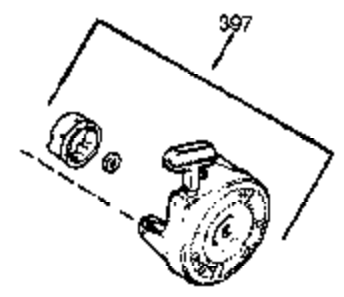

**MUFFLER (QUIET)
 (OPTIONAL)**

**OPTIONAL SPARK
 ARRESTOR**

**DEBRIS SCREEN KIT
 (OPTIONAL)**

OPTIONAL

Ref #	Part Number	Qty	Description
16	32651	1	Governor Lever
19A	34043	1	Extension Spring
92	650880	1	Lock Washer
93	650881	1	Flywheel Nut
186	33860	1	Choke Link
203	31342	1	Compression Spring
204	651029	1	Screw, Torx T-10, 5-40 x 7/16"
206	610973	1	Terminal
209	30200	2	Screw, 10-24 x 9/16"
215	32410	1	Control Knob
260	33635C	1	Blower Housing
261	650788	2	Screw, 5/16-18 x 3/4"
262	29747B	2	Screw, Torx T-40, 5/16-24 x 21/32"
277	650729	2	Screw, 5/16-18 x 3-3/16"
327	35392	1	Starter Plug
390	590746	1	Rewind Starter