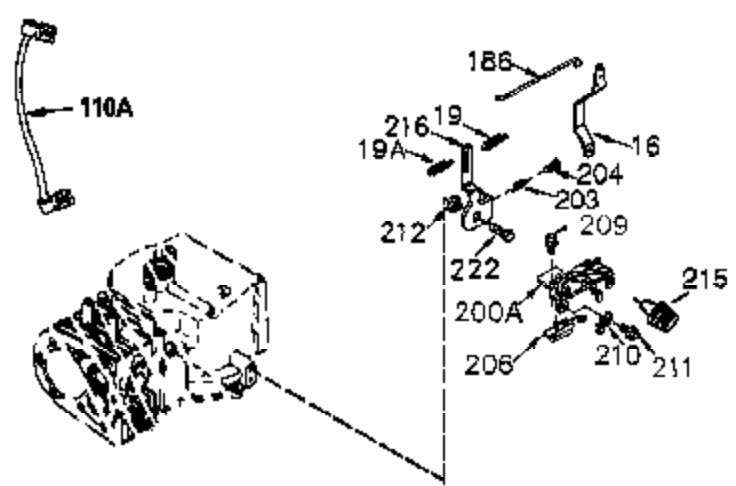

**MUFFLER (QUIET)
(OPTIONAL)**