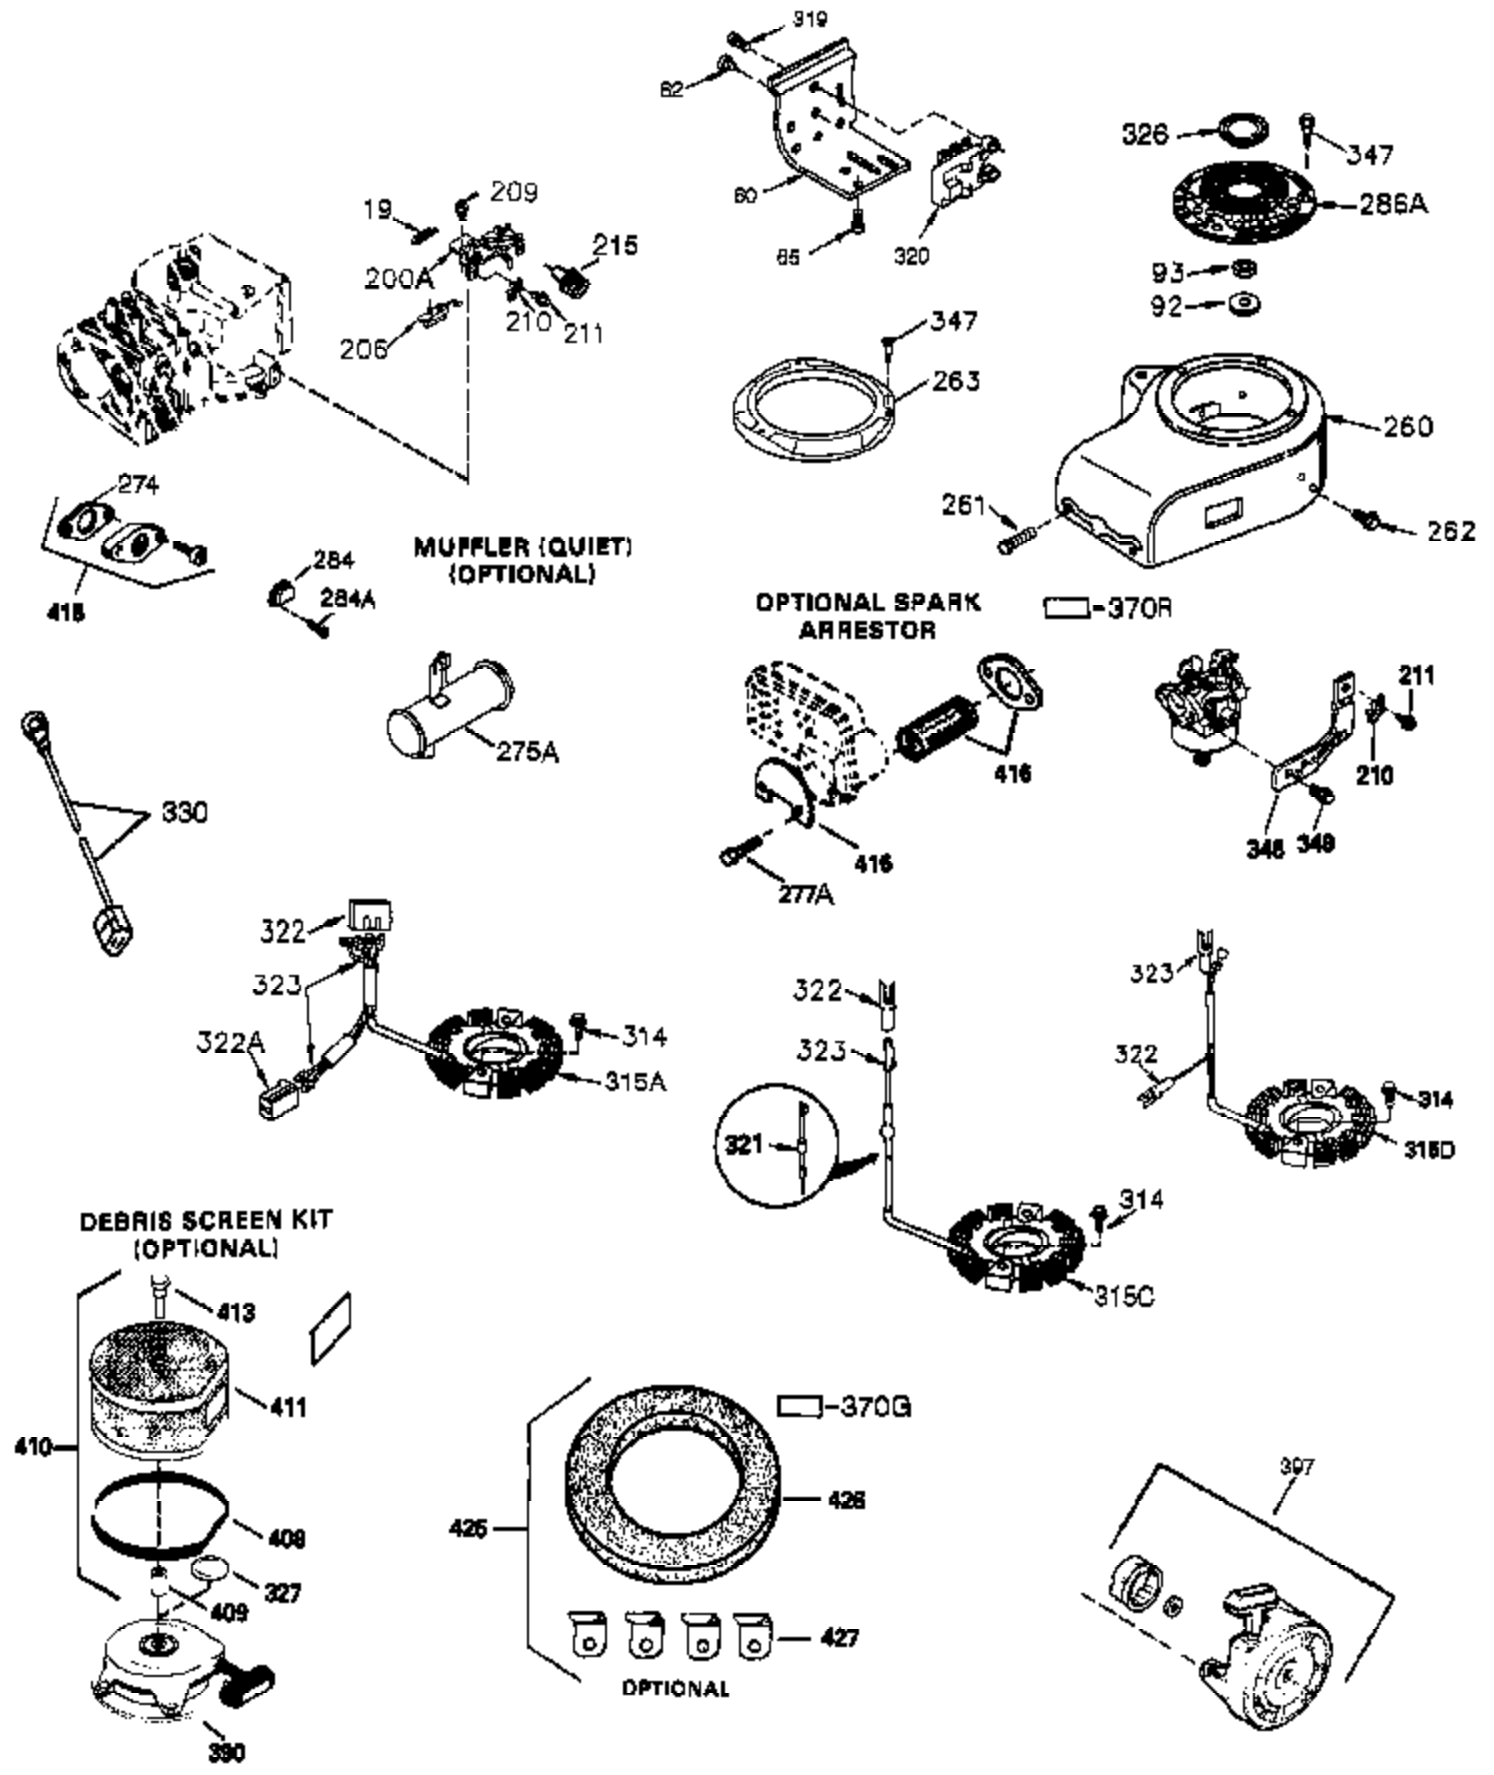

Ref #	Part Number	Qty	Description
60	33273A	1	Blower Housing Extension
62	650760	1	Screw, 8-32 x 3/8"
65	650128	1	Screw, 10-24 x 1/2"
92	650880	1	Lock Washer
93	650881	1	Flywheel Nut
171	28424	1	Breather Element
209	651081	2	Screw, 10-32 x 15/32"
210	27793	1	Conduit Clip
211	28942	1	Screw, 10-32 x 3/8"
260	34094B	1	Blower Housing
261	650788	2	Screw, 5/16-18 x 3/4"
262	29747B	2	Screw, T-40, 5/16-24 x 21/32"
327	35392	1	Starter Plug
390	590746	1	Recoil Starter (NOTE: This engine could have been built with 590704 starter.)