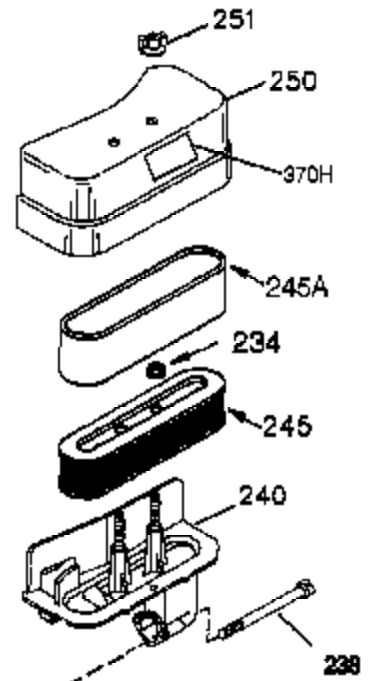

CONTINUED FROM PAGE 2

Ref #	Part Number	Qty	Description
30	35422A	1	Crankshaft
31	35327	1	Counterbalance Gear
40	35776A	1	Piston, Pin & Ring Set (Std.)
40	35777A	1	Piston, Pin & Ring Set (.010" OS)
40	35778A	1	Piston, Pin & Ring Set (.020" OS)
41	35773A	1	Piston & Pin Ass'y. (Std.) (Incl. 43)
41	35774A	1	Piston & Pin Ass'y. (.010" OS) (Incl. 43)
41	35775A	1	Piston & Pin Ass'y. (.020" OS) (Incl. 43)
42	35779	1	Ring Set (Std.)
42	35780	1	Ring Set (.010" OS)
42	35781	1	Ring Set (.020" OS)
43	35772	2	Piston Pin Retaining Ring
45	36895	1	Connecting Rod Ass'y. (Incl. 47)
47	651033	2	Connecting Rod Bolt
48	34034	2	Valve Lifter
50	35381	1	Camshaft (MCR)
51	35315A	1	Counterbalance Weight
52	31356	1	Oil Pump Ass'y.
69	35317	1	* Mounting Flange Gasket
70	35711A	1	Mounting Flange (Incl. 72, 75 & 80)
72	31927	1	Oil Drain Plug
75	35319	1	Oil Seal
80	35783	1	Governor Shaft
81	30590A	2	Washer
82	35378	1	Governor Gear Ass'y. (Incl. 81)
83	30588A	1	Governor Spool
84	29193	2	Retaining Ring
86	650833	7	Screw, 1/4-20 x 1-3/16"
88	31707A	1	Spacer (Incl. 81)
89	32589	1	Flywheel Key
123	33261	1	Intake Pipe Brace
124	651031	3	Screw, 1/4-20 x 9/16"
171	28424	1	Breather Element
178	29752	2	Nut & Lock Washer, 1/4-28
182	30088A	2	Screw, 1/4-28 x 1"
184	33263	1	* Carburetor To Intake Pipe Gasket
185	34926	1	Intake Pipe
223	650378	2	Screw, T-30, 5/16-18 x 1-3/32"
224	27915A	1	* Intake Pipe Gasket
234	650825	2	Nut & Lock Washer, 1/4-20
238	650834	2	Screw, 10-32 x 1-17/32"
239	33629	1	* Air Cleaner Gasket
240	35538B	1	Air Cleaner Body (Incl. 239)
245A	35404	1	Air Cleaner Filter
245	35403	1	Air Cleaner Filter (Incl. 234)
250	35961	1	Air Cleaner Cover
251	650886	2	Wing Nut, 1/4-20
292	26460	2	Fuel Line Clamp
296	34279B	1	Fuel Filter (Incl. 292)
305	35574	1	Oil Fill Tube
307	35499	1	"O" Ring
308	35437	1	Fill Tube Clip
310	35576	1	Dipstick
380	640091A	1	Carburetor (Incl. 184)
400	36452B	1	* Gasket Set (Incl. items marked PK i n notes)
420	730225A	1	SAE 30 4-Cycle Engine Oil (Quart)