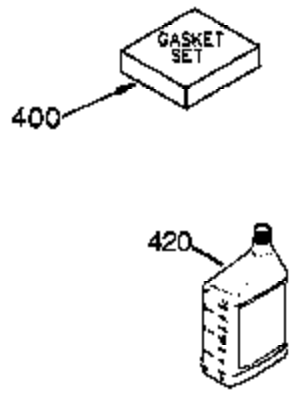

Ref #	Part Number	Qty	Description
277	650729	2	Screw, 5/16-18 x 3-3/16"
281	33013	1	Starter Bubble Cover
282	650760	1	Screw, 8-32 x 3/8"
285	35985B	1	Starter Cup
287	29752	4	Nut & Lock Washer, 1/4-28
291	30705	1	Fuel Line
292	26460	2	Fuel Line Clamp
298	28763	2	Screw, 10-32 x 33/64"
300	33583B	1	Fuel Tank (Incl. 292, 298 & 301A)
301A	35355	1	Fuel Cap
325	29443	1	Wire Clip
327	35392	1	Starter Plug
370B	36507	1	Speed Control Decal
390	590746	1	Rewind Starter (NOTE: This engine could have been built with 590704 starter.)

CONTINUED FROM PAGE 2