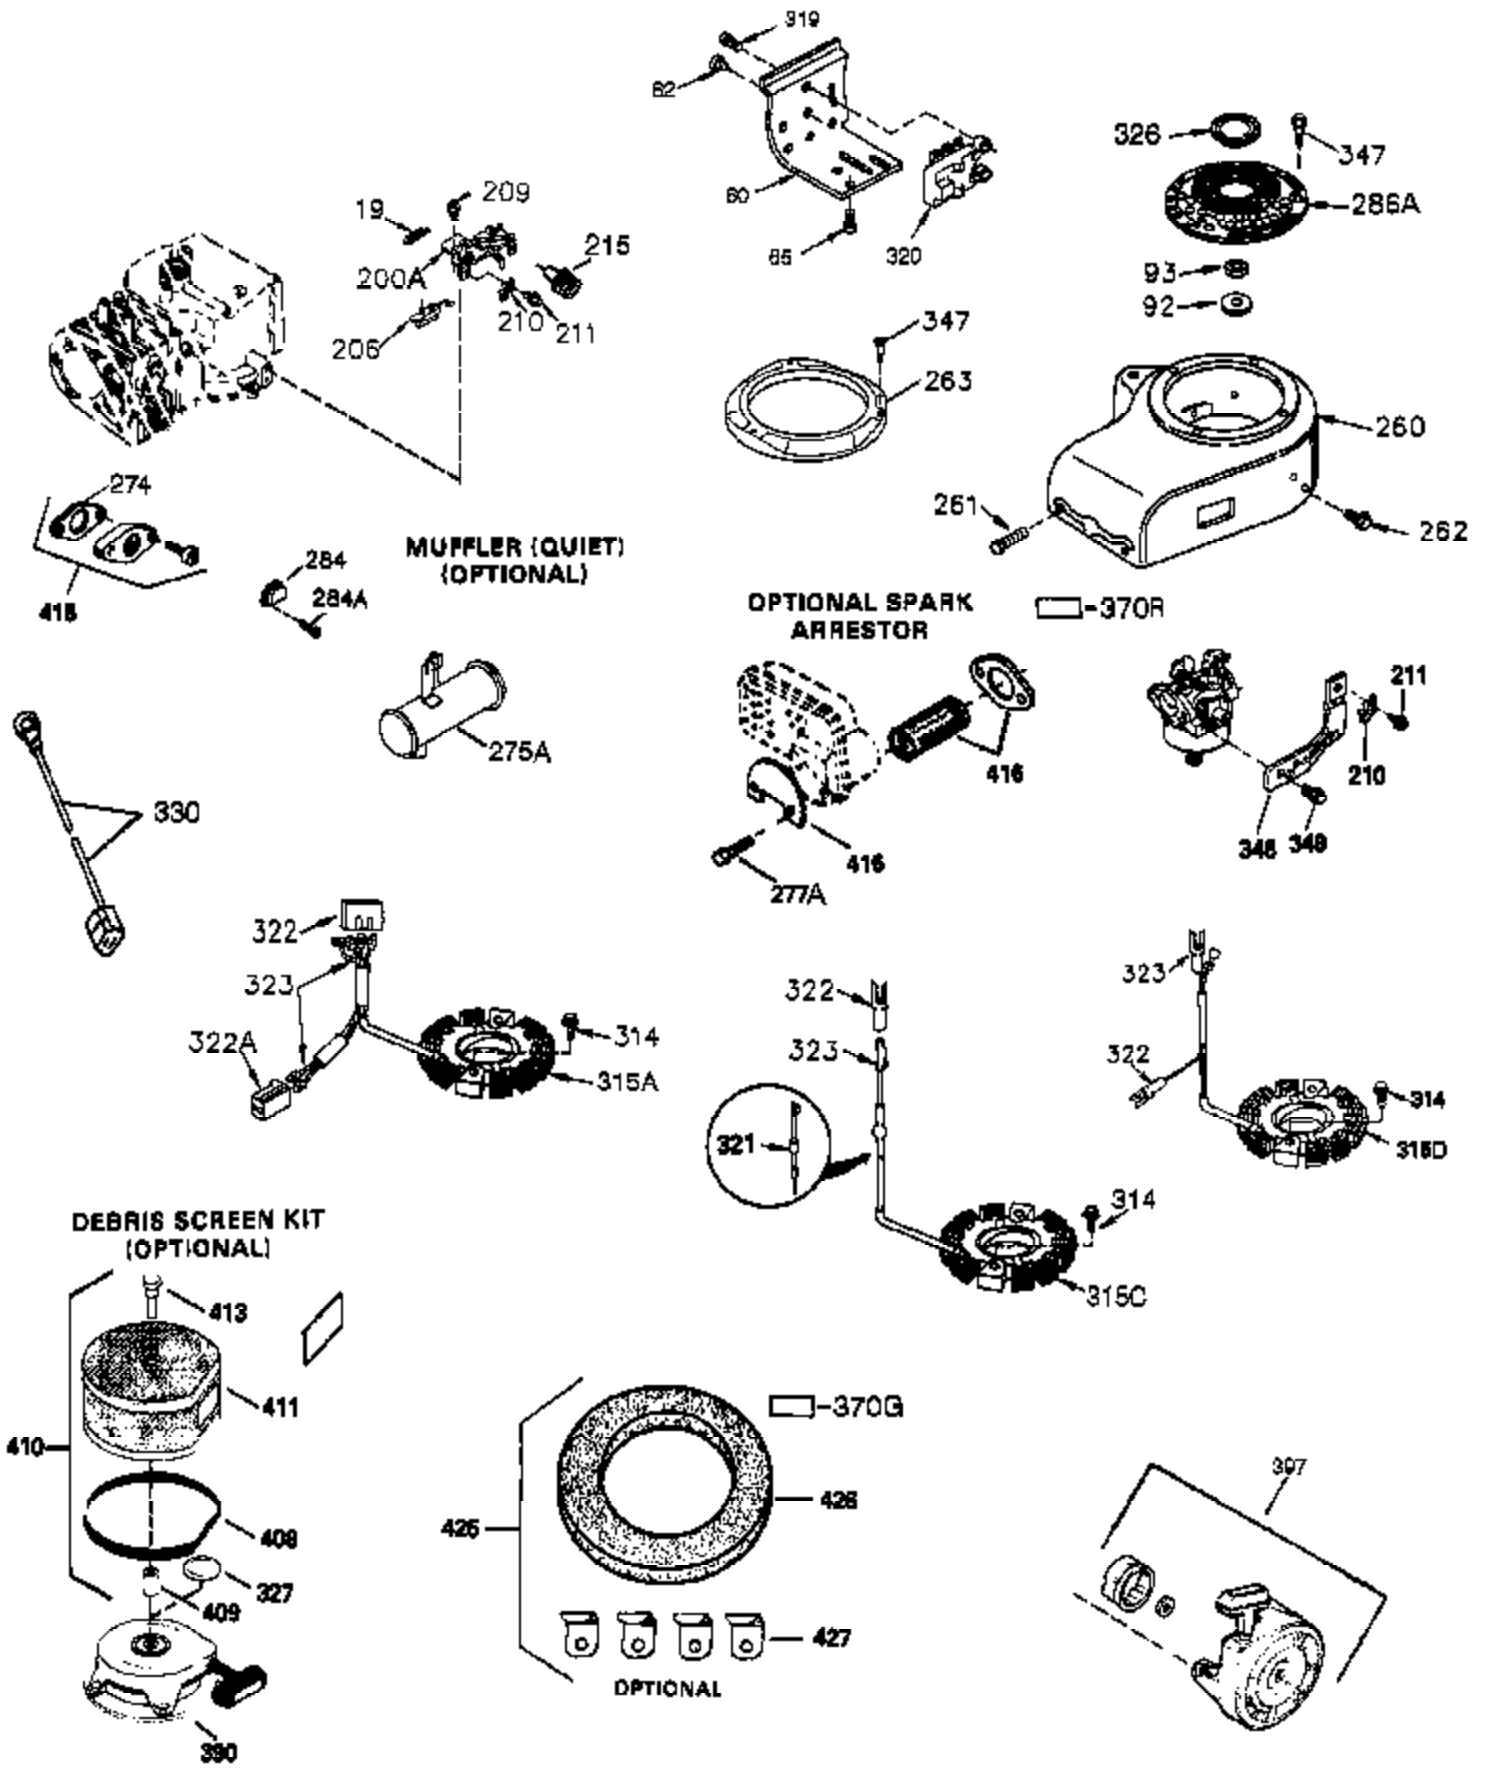

Ref #	Part Number	Qty	Description
30	35422A	1	Crankshaft
31	35327	1	Counterbalance Gear
40	35776A	1	Piston, Pin & Ring Set (Std.)
40	35777A	1	Piston, Pin & Ring Set (.010" OS)
40	35778A	1	Piston, Pin & Ring Set (.020" OS)
41	35773A	1	Piston & Pin Ass'y. (Std.) (Incl. 43)
41	35774A	1	Piston & Pin Ass'y. (.010" OS) (Incl. 43)
41	35775A	1	Piston & Pin Ass'y. (.020" OS) (Incl. 43)
42	35779	1	Ring Set (Std.)
42	35780	1	Ring Set (.010" OS)
42	35781	1	Ring Set (.020" OS)
43	35772	2	Piston Pin Retaining Ring
45	36895	1	Connecting Rod Ass'y. (Incl. 47)
47	651033	2	Connecting Rod Bolt
48	34034	2	Valve Lifter
50	35381	1	Camshaft
51	35315A	1	Counterbalance Weight
52	31356	1	Oil Pump Ass'y.
69	35317	1	* Mounting Flange Gasket
70	35711A	1	Mounting Flange (Incl. 72, 75 & 80)
72	31927	1	Oil Drain Plug
75	35319	1	Oil Seal
80	35783	1	Governor Shaft
81	30590A	2	Washer
82	35378	1	Governor Gear Ass'y. (Incl. 81)
83	30588A	1	Governor Spool
84	29193	2	Retaining Ring
86	650833	7	Screw, 1/4-20 x 1-3/16"
88	31707A	1	Spacer (Incl. 81)
89	32589	1	Flywheel Key
123	33261	1	Intake Pipe Bracket
124	651031	3	Screw, 1/4-20 x 9/16"
171	28424	1	Breather Element
178	29752	2	Nut & Lock Washer, 1/4-28
182	30088A	2	Screw, 1/4-28 x 1"
184	33263	1	* Carburetor To Intake Pipe Gasket
185	34926	1	Intake Pipe
223	650378	2	Screw, T-30, 5/16-18 x 1-3/32"
224	27915A	1	* Intake Pipe Gasket
234	650825	2	Nut & Lock Washer, 1/4-20
238	650834	2	Screw, 10-32 x 1-17/32"
239	33629	1	* Air Cleaner Gasket
240	35538B	1	Air Cleaner Body (Incl. 239)
245A	35404	1	Air Cleaner Filter
245	35403	1	Air Cleaner Filter (Incl. 234)
250	35961	1	Air Cleaner Cover
251	650886	2	Wing Nut, 1/4-20
291	30705	1	Fuel Line
292	26460	2	Fuel Line Clamp
301A	35355	1	Fuel Cap
305	35574	1	Oil Fill Tube
307	35499	1	"O" Ring
308	35437	1	Fill Tube Clip
310	35576	1	Dipstick
370B	36507	1	Speed Control Decal
380	640126	1	Carburetor (Incl. 184)
400	36452B	1	* Gasket Set (Incl. items marked PK i n notes)
420	730225A	1	SAE 30 4-Cycle Engine Oil (Quart)