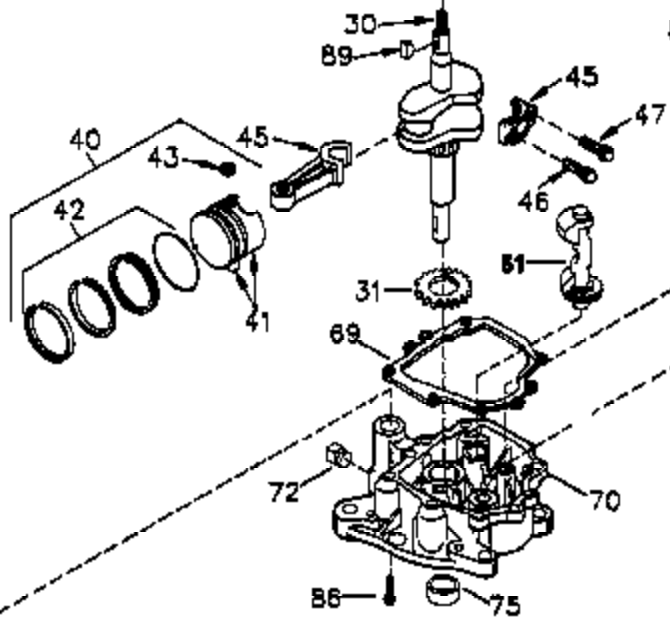

Ref #	Part Number	Qty	Description
277	650729	2	Screw, 5/16-18 x 3-3/16"
281	33013	1	Starter Bubble Cover
282	650760	1	Screw, 8-32 x 3/8"
285	35985B	1	Starter Cup
287	29752	4	Nut & Lock Washer, 1/4-28
291	30705	1	Fuel Line
292	26460	2	Fuel Line Clamp
298	28763	2	Screw, 10-32 x 33/64"
300	33583B	1	Fuel Tank (Incl. 292, 298 & 301A)
301A	35355	1	Fuel Cap
325	29443	1	Wire Clip
327	35392	1	Starter Plug
370B	36507	1	Speed Control Decal
390	590746	1	Rewind Starter (NOTE: This engine could have been built with 590704 starter.)

CONTINUED FROM PAGE 2