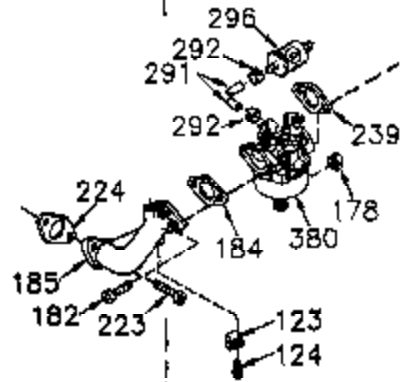

Ref #	Part Number	Qty	Description
281	33013	1	Starter Bubble Cover
282	650760	1	Screw, 8-32 x 3/8"
285	35985B	1	Starter Cup
287	29752	4	Nut & Lock Washer, 1/4-28
291	30705	1	Fuel Line
292	26460	2	Fuel Line Clamp
298	28763	2	Screw, 10-32 x 39/64"
300	33583B	1	Fuel Tank (Incl. 292, 298 & 301A)
301A	35355	1	Fuel Cap
325	29443	1	Wire Clip
327	35392	1	Starter Plug
370B	36507	1	Speed Control Decal
390	590746	1	Rewind Starter (NOTE: This engine could have been built with 590704 starter.)

CONTINUED FROM PAGE 2