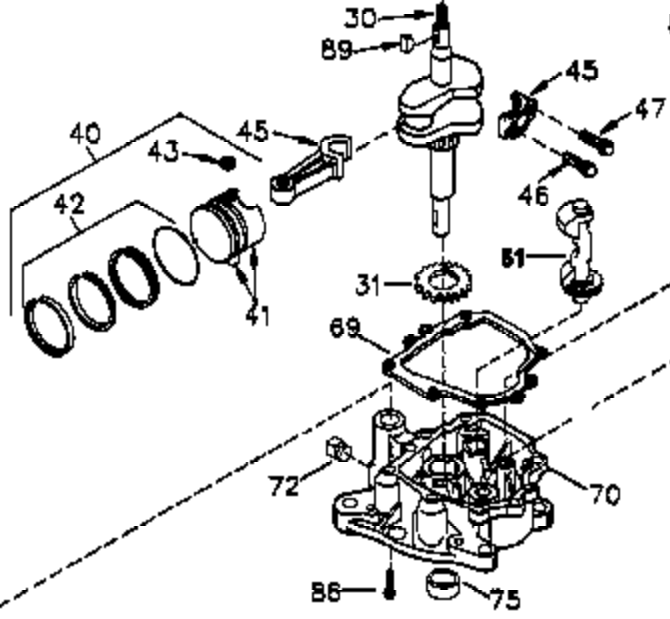

Ref #	Part Number	Qty	Description
281	33013	1	Starter Bubble Cover
282	650760	1	Screw, 8-32 x 3/8"
285	35985B	1	Starter Cup
287	29752	4	Nut & Lock Washer, 1/4-28
291	30705	1	Fuel Line
292	26460	2	Fuel Line Clamp
298	28763	2	Screw, 10-32 x 39/64"
300	33583B	1	Fuel Tank (Incl. 292, 298 & 301A)
301A	35355	1	Fuel Cap
325	29443	1	Wire Clip
327	35392	1	Starter Plug
370B	36507	1	Speed Control Decal
390	590746	1	Rewind Starter (NOTE: This engine could have been built with 590704 starter.)

CONTINUED FROM PAGE 2