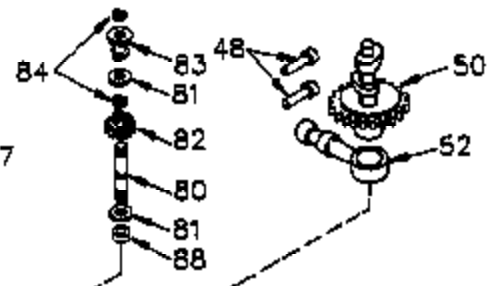

Ref #	Part Number	Qty	Description
281	33013	1	Starter Bubble Cover
282	650760	1	Screw, 8-32 x 3/8"
285	35985B	1	Starter Cup
287	29752	4	Nut & Lock Washer, 1/4-28
291	30705	1	Fuel Line
292	26460	2	Fuel Line Clamp
298	28763	2	Screw, 10-32 x 39/64"
300	33583B	1	Fuel Tank (Incl. 292, 298 & 301A)
301A	35355	1	Fuel Cap
325	29443	1	Wire Clip
327	35392	1	Starter Plug
370B	36507	1	Speed Control Decal
390	590746	1	Rewind Starter (NOTE: This engine could have been built with 590704 starter.)

CONTINUED FROM PAGE 2