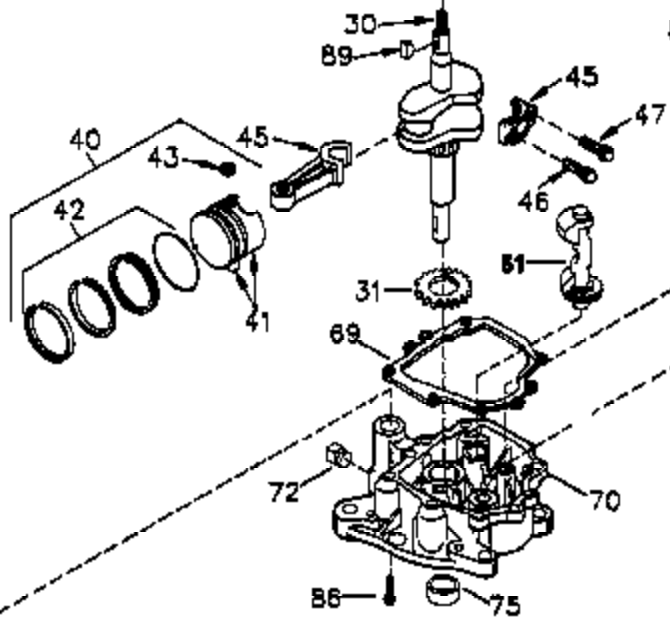

CONTINUED FROM PAGE 2

Ref #	Part Number	Qty	Description
30	35422A	1	Crankshaft
31	35327	1	Counterbalance Gear
40	35776A	1	Piston, Pin & Ring Set (Std.)(Incl. 4 1,42 & 43)
40	35777A	1	Piston, Pin & Ring Set (.010" OS)(Incl. 41,42 & 43)
40	35778A	1	Piston, Pin & Ring Set (.020" OS)(Incl. 41,42 & 43)
41	35773A	1	Piston & Pin Ass'y. (Std.) (Incl. 43)
41	35774A	1	Piston & Pin Ass'y. (.010" OS) (Incl. 43)
41	35775A	1	Piston & Pin Ass'y. (.020" OS) (Incl. 43)
42	35779	1	Ring Set (Std.)
42	35780	1	Ring Set (.010" OS)
42	35781	1	Ring Set (.020" OS)
43	35772	2	Piston Pin Retaining Ring
45	36895	1	Connecting Rod Ass'y. (Incl. 47)
47	651033	2	Connecting Rod Bolt
48	34034	2	Valve Lifter
50	35381	1	Camshaft (MCR)
51	35315A	1	Counterbalance Weight
52	31356	1	Oil Pump Ass'y.
69	35317	1	* Mounting Flange Gasket
70	35711A	1	Mounting Flange (Incl. 72,75,80 & 81)
72	31927	1	Oil Drain Plug
75	35319	1	Oil Seal
80	35783	1	Governor Shaft
81	30590A	2	Washer
82	35378	1	Governor Gear Ass'y. (Incl. 81)
83	30588A	1	Governor Spool
84	29193	2	Retaining Ring
86	650833	8	Screw, 1/4-20 x 1-3/16"
88	31707A	1	Spacer (Incl. 81)
89	32589	1	Flywheel Key
123	33261	1	Intake Pipe Bracket
124	651031	3	Screw, 1/4-20 x 9/16"
171	28424	1	Breather Element
178	29752	2	Nut & Lock Washer, 1/4-28
182	30088A	2	Screw, 1/4-28 x 1"
184	33263	1	* Carburetor To Intake Pipe Gasket
185	34926	1	Intake Pipe
223	650378	2	Screw, T-30, 5/16-18 x 1-3/32"
224	27915A	1	* Intake Pipe Gasket
234	650825	2	Nut & Lock Washer, 1/4-20
238	650834	2	Screw, 10-32 x 1-17/32"
239	33629	1	* Air Cleaner Gasket
240	35538B	1	Air Cleaner Body (Incl. 239)
245	35403	1	Air Cleaner Filter (Incl. 234)
245	35404	1	Air Cleaner Filter
250	35961	1	Air Cleaner Cover
251	650886	2	Wing Nut, 1/4-20
292	26460	2	Fuel Line Clamp
305	35574	1	Oil Fill Tube
307	35499	1	"O" Ring
308	35437	1	Fill Tube Clip
310	35576	1	Dipstick
370B	36507	1	Speed Control Decal
380	640126	1	Carburetor (Incl. 184)
400	36450C	1	Gasket Set (Include items marked PK in notes)
420	730225A	1	SAE 30 4-Cycle Engine Oil (Quart)