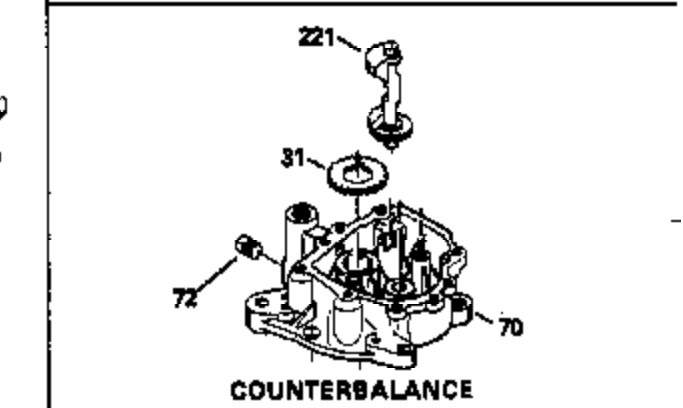

ILLUSTRATION SHOWS TYPICAL PARTS ONLY. ORDER BY PART NUMBER. PARTS NOT LISTED ARE SUPPLIED BY DEM.

Ref #	Part Number	Qty	Description
16	32651		Lever, Governor
19	34043		Spring, Extension
19A	34043		Spring, Extension
62	650760		Screw, 8-32 x 3/8"
63	28545		Grommet, Plastic
64	30063		Screw, Torx T-30, 1/4-20 x 1/2"
68	33932		Terminal, Ground
70	33580		Flange Ass'y. (Incl. 72, 75, 80 & 81)
72	31927		Plug, Pipe
92	650793		Washer, Flat
92	650815		Washer, Belleville
103	650489		Screw, 1/4-20 x 5/8"
186	33860		Link, Governor-to-throttle
202	31342		Spring, Compression
205	650549		Screw, 5-40 x 7/16"
210	27793		Clip, Conduit
211	28942		Screw, 10-32 x 3/8"
240	34425		Body, Air cleaner
243	650762		Screw, 10-32 x 1-29/32"
246	33631		Element, Air cleaner
250	34446		Cover, Air cleaner
252	650707		Screw, 10-32 x 5/8"
274	27930		* Exhaust Gasket (use as required)
277	650729		Screw, 5/16-18 x 3-3/16" (Use As Req.)
277	651002		Screw, 5/16-18 x 4-3/16" (Use As Req.)
277	30196		Screw, 5/16-18 x 3/4" (Use As Req.)
286	33816		Hub & Screen Assy., Starter
313	33876		Gasket, Stator
327	33817		Plug, Screen
375	610848		Magneto NOTE: The following complete magnetos are not available as an assembly. The magneto numbers are shown for reference purposes only. Order component parts individually, as shown in parts breakdown. (Refer to Division 5, Section B, page 28 for breakdown or Fiche 10A, Grid G-2)
377	30547A		Contact Assy., Breaker
378	30548B		Condenser
415	730130		Exh.Adapter Kit (Incl. 274 & 277)(As req.)