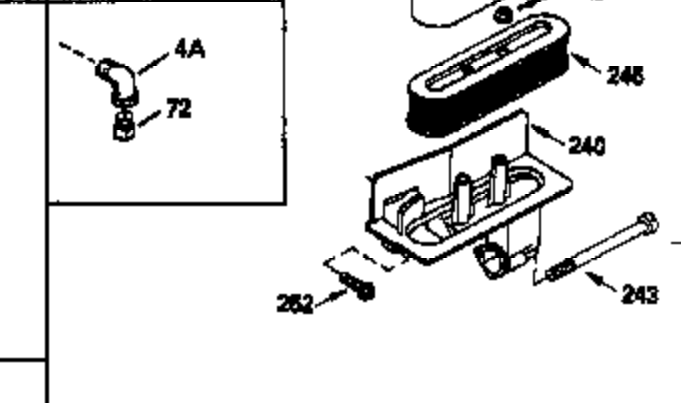

ILLUSTRATION SHOWS TYPICAL PARTS ONLY. ORDER BY PART NUMBER. PARTS NOT LISTED ARE SUPPLIED BY DEM.

Ref #	Part Number	Qty	Description
16	32651		Lever, Governor
19	34043		Spring, Extension
19A	34043		Spring, Extension
62	650760		Screw, 8-32 x 3/8"
63	28545		Grommet, Plastic
64	30063		Screw, Torx T-30, 1/4-20 x 1/2"
68	33932		Terminal, Ground
70	33580		Flange Ass'y. (Incl. 72, 75, 80 & 81)
72	31927		Plug, Pipe
92	650793		Washer, Flat
92	650815		Washer, Belleville
103	650489		Screw, 1/4-20 x 5/8"
186	33860		Link, Governor-to-throttle
202	31342		Spring, Compression
205	650549		Screw, 5-40 x 7/16"
210	27793		Clip, Conduit
211	28942		Screw, 10-32 x 3/8"
240	34425		Body, Air cleaner
243	650762		Screw, 10-32 x 1-29/32"
246	33631		Element, Air cleaner
250	34446		Cover, Air cleaner
252	650707		Screw, 10-32 x 5/8"
274	27930		* Exhaust Gasket (use as required)
277	650729		Screw, 5/16-18 x 3-3/16" (Use As Req.)
277	651002		Screw, 5/16-18 x 4-3/16" (Use As Req.)
277	30196		Screw, 5/16-18 x 3/4" (Use As Req.)
286	33816		Hub & Screen Assy., Starter
313	33876		Gasket, Stator
327	33817		Plug, Screen
375	610848		Magneto NOTE: The following complete magnetos are not available as an assembly. The magneto numbers are shown for reference purposes only. Order component parts individually, as shown in parts breakdown. (Refer to Division 5, Section B, page 28 for breakdown or Fiche 10A, Grid G-2)
377	30547A		Contact Assy., Breaker
378	30548B		Condenser
415	730130		Exh.Adapter Kit (Incl. 274 & 277)(As req.)