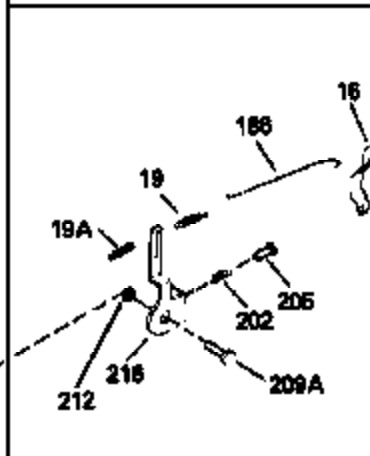

STANDARD POINT IGNITION