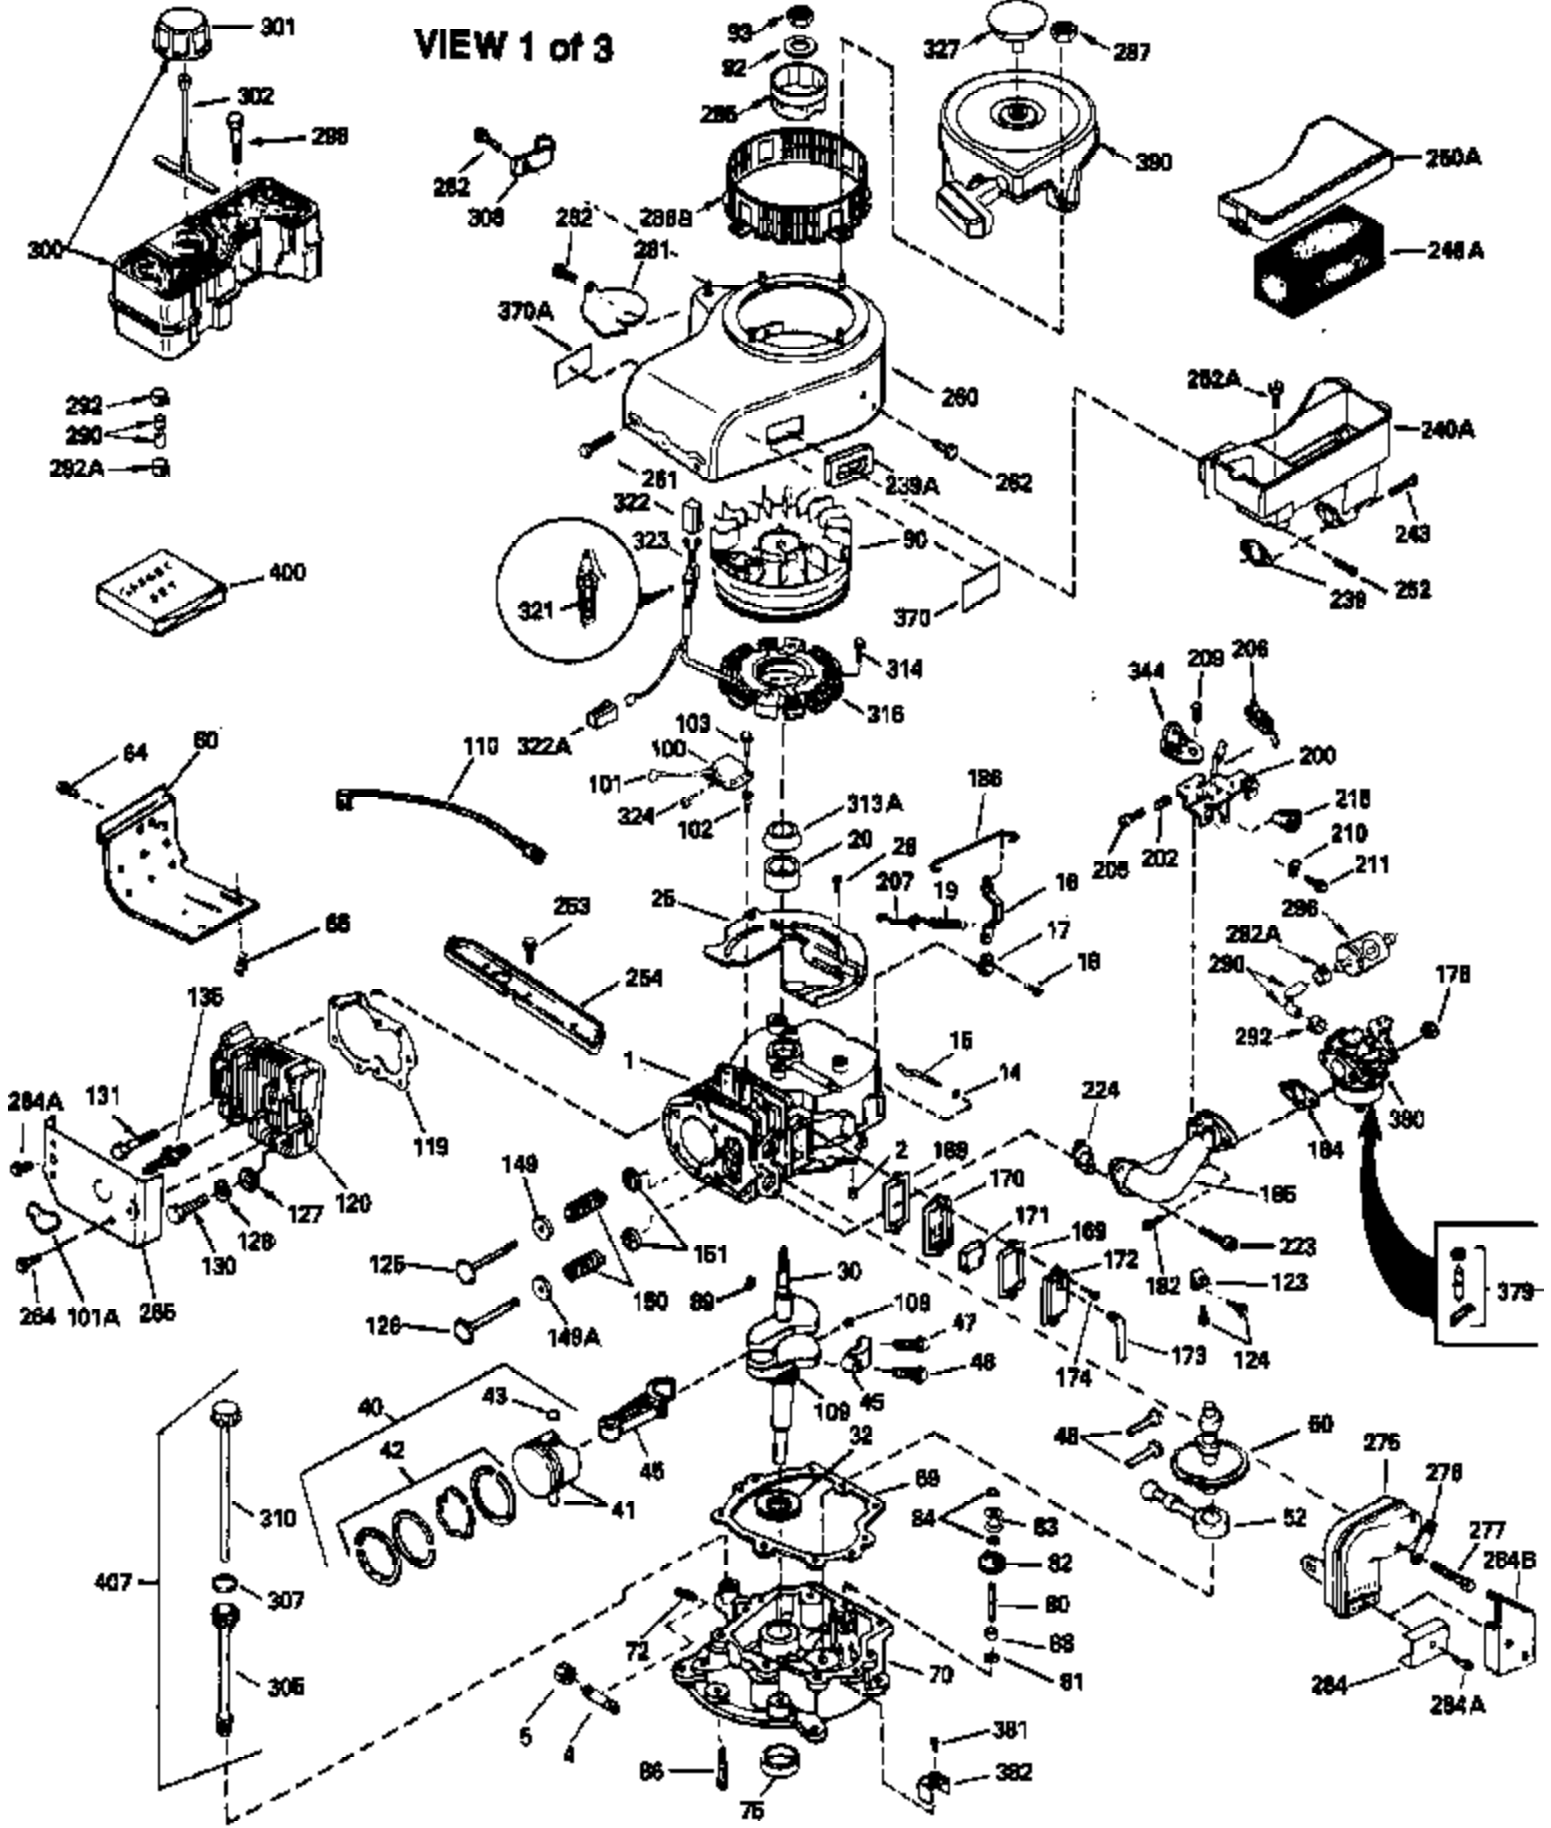

ILLUSTRATION SHOWS TYPICAL PARTS ONLY. ORDER BY PART NUMBER. PARTS NOT LISTED ARE SUPPLIED BY OEM.

VIEW 1 of 3

Ref #	Part Number	Qty	Description
1	34908A		Cylinder (Incl. 2 & 20) (3-5/16" Bore)
2	27652		Pin, Dowel
14	28277		Washer, Flat
15	33577		Rod, Governor
16	32651		Lever, Governor
17	31335		Clamp, Governor lever
18	650548		Screw, 8-32 x 5/16"
19	31361		Spring, Governor
20	32630		Seal, Oil
25	35256A		Baffle, Blower housing
26	650561		Screw, 1/4-20 x 5/8"
30	33294B		Crankshaft (Incl. 108 & 109)
32	35653		Washer (1-3/8" I.D. 1-3/4" O.D. .015" thick)
40	34860A		Piston, Pin & Ring Set (Std.)(3-5/16" Bore)
40	34861A		Piston, Pin & Ring Set (.010" OS)
40	34862A		Piston, Pin & Ring Set (.020" OS)
41	34863		Piston & Pin Ass'y. (Std.)(Incl.43)(3 -5/16")
41	34864		Piston & Pin Ass'y. (.010" OS) (Incl. 43)
41	34865		Piston & Pin Ass'y. (.020" OS) (Incl. 43)
42	34866A		Ring Set (Std.) (3-5/16" Bore)
42	34867A		Ring Set (.010" OS)
42	34868A		Ring Set (.020" OS)
43	27888		Ring, Piston pin retaining
45	32591C		Rod Assy., Connecting (Incl. 47)
47	650662C		Bolt, Connecting rod (2 pieces)
48	34034		Lifter, Valve
50	34040		Camshaft (MCR)
52	31356		Pump Assy., Oil
60	33273A		Extension, Blower housing
64	30063		Screw, Torx T-30, 1/4-20 x 1/2"
65	650128		Screw, 10-24 x 1/2"
69	35262		* Gasket, Mounting flange
70	33580		Flange Ass'y. (Incl. 72, 75, 80 & 81)
72	31927		Plug, Pipe
75	31950		Seal, Oil
80	30668		Shaft, Mechanical governor
81	30590A		Washer, Flat
82	30591		Gear Assy., Governor (Incl. 81)
83	30588A		Spool, Governor
84	29193		Ring, Retaining
86	650833		Screw, 1/4-20 x 1-3/16"
88	31707A		Governor Spacer Assy. (Incl. 81)
89	32589		Key, Flywheel
92	650793		Washer, Flat
92	650815		Washer, Belleville
93	8116		Nut, Hex, 1/2-20
101	610118		Cover, Spark plug (Use as required)
103	650516		Screw, 1/4-20 x 1-1/8"
108	29783		Pin, Crankshaft
109	33245		Gear, Crankshaft
119	34923A		* Gasket, Cylinder head
120	34030		Head, Cylinder
123	33261		Bracket, Intake pipe
124	650738		Screw, 1/4-20 x 5/8"
125	27878A		Exhaust Valve (Std.) (Incl. 151)
125	27880A		Exhaust Valve (1/32" OS) (Incl. 151)
126	34035		Intake Valve (Std.) (Incl. 151)
126	34036		Intake Valve (1/32" OS) (Incl. 151)