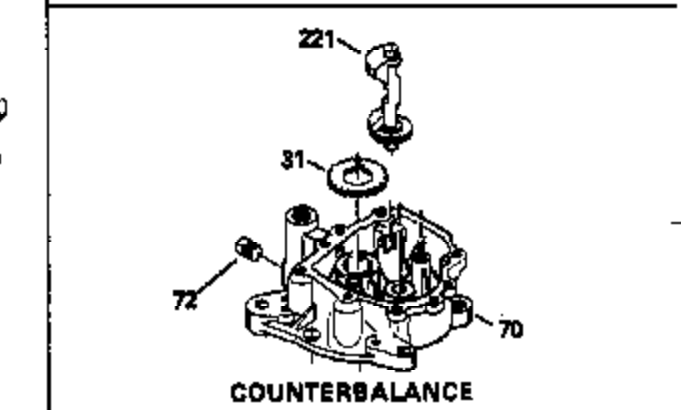

ILLUSTRATION SHOWS TYPICAL PARTS ONLY. ORDER BY PART NUMBER. PARTS NOT LISTED ARE SUPPLIED BY DEM.

Ref #	Part Number	Qty	Description
16	32651		Lever, Governor
19	34043		Spring, Extension
19A	34043		Spring, Extension
64	30063		Screw, Torx T-30, 1/4-20 x 1/2"
70	33580		Flange Ass'y. (Incl. 72, 75, 80 & 81)
72	31927		Plug, Pipe
92	650815		Washer, Belleville
103	650489		Screw, 1/4-20 x 5/8"
186	33860		Link, Governor-to-throttle
202	31342		Spring, Compression
205	650549		Screw, 5-40 x 7/16"
210	27793		Clip, Conduit
211	28942		Screw, 10-32 x 3/8"
240	34425		Body, Air cleaner
243	650762		Screw, 10-32 x 1-29/32"
246	33631		Element, Air cleaner
250	34446		Cover, Air cleaner
252	650707		Screw, 10-32 x 5/8"
274	27930		* Exhaust Gasket (use as required)
277	650729		Screw, 5/16-18 x 3-3/16" (Use As Req.)
277	651002		Screw, 5/16-18 x 4-3/16" (Use As Req.)
277	30196		Screw, 5/16-18 x 3/4" (Use As Req.)
286	33662		Hub & Screen Assy., Starter
287	29752		Nut & Whizlock, 1/4-28
313	33876		Gasket, Stator
375	610848		Magneto NOTE: The following complete magnetos are not available as an assembly. The magneto numbers are shown for reference purposes only. Order component parts individually, as shown in parts breakdown. (Refer to Division 5, Section B, page 28 for breakdown or Fiche 10A, Grid G-2)
377	30547A		Contact Assy., Breaker
378	30548B		Condenser
390	590479		Rewind Starter NOTE: Replacement hardware may differ when servicing starter assy. or blower housing. Refer to Service Bulletin 508. (Refer to Division 5, Section C, page 30 for breakdown or Fiche 10A, Grid G-9))
415	730130		Exh.Adapter Kit (Incl. 274 & 277)(As req.)