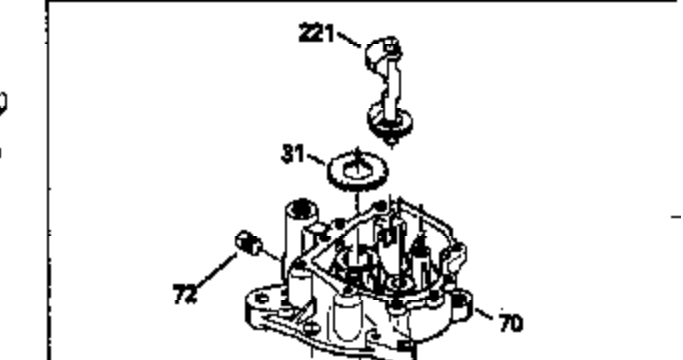

STANDARD POINT IGNITION