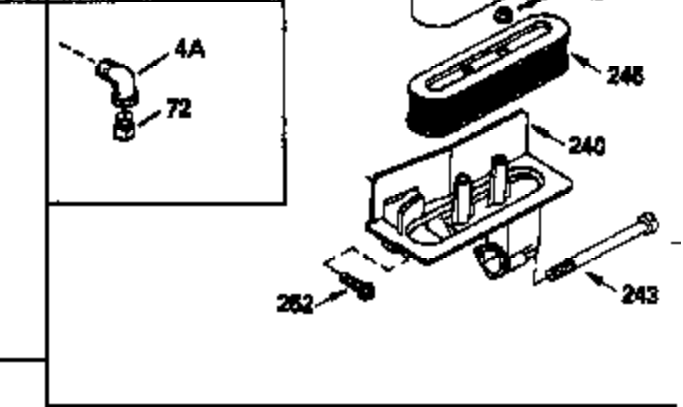

STANDARD POINT IGNITION