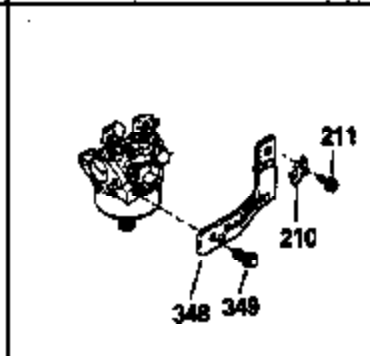

ILLUSTRATION SHOWS TYPICAL PARTS ONLY. ORDER BY PART NUMBER. PARTS NOT LISTED ARE SUPPLIED BY DEM.

Ref #	Part Number	Qty	Description
16	32651		Lever, Governor
19	34043		Spring, Extension
19A	34043		Spring, Extension
62	650760		Screw, 8-32 x 3/8"
63	28545		Grommet, Plastic
64	30063		Screw, Torx T-30, 1/4-20 x 1/2"
70	33767		Flange Ass'y. (Incl. 72, 75, 80 & 81)
72	31927		Plug, Pipe
72	28483		Plug, Pipe
92	650815		Washer, Belleville
103	650516		Screw, 1/4-20 x 1-1/8"
186	33860		Link, Governor-to-throttle
202	31342		Spring, Compression
205	650549		Screw, 5-40 x 7/16"
210	27793		Clip, Conduit
211	28942		Screw, 10-32 x 3/8"
240	34909		Body, Air cleaner
243	650834		Screw, 10-32 x 1-17/32"
274	27930		* Exhaust Gasket (use as required)
277	650729		Screw, 5/16-18 x 3-3/16" (Use As Req.)
277	651002		Screw, 5/16-18 x 4-3/16" (Use As Req.)
277	30196		Screw, 5/16-18 x 3/4" (Use As Req.)
286	33662		Hub & Screen Assy., Starter
287	29752		Nut & Whizlock, 1/4-28
313	33876		Gasket, Stator
361	30063		Screw, Torx T-30, 1/4-20 x 1/2"
375	610972		Magneto (w/ring gear) (12 volt, 3 amp) NOTE: The following complete magnetos are not available as an assembly. The magneto numbers are shown for reference purposes only. Order component parts individually, as shown in parts breakdown. (Refer to Division 5, Section B, page 36 for breakdown or
377	30547A		Contact Assy., Breaker
390	590479		Rewind Starter NOTE: Replacement hardware may differ when servicing starter assy. or blower housing. Refer to Service Bulletin 508. (Refer to Division 5, Section C, page 30 for breakdown or Fiche 10A, Grid G-9))
395	33605		Electric Starter Motor (12 Volt) NOTE: Engine requires a ringgear flywheel (611091 minimum) and the cylinder must have drilled and tapped starter mounting bosses to add the electric starter. (Refer to Division 5, Section D, page 20 for breakdown or Fiche 10A, Grid G-11)
415	730130		Exh.Adapter Kit (Incl. 274 & 277)(As req.)