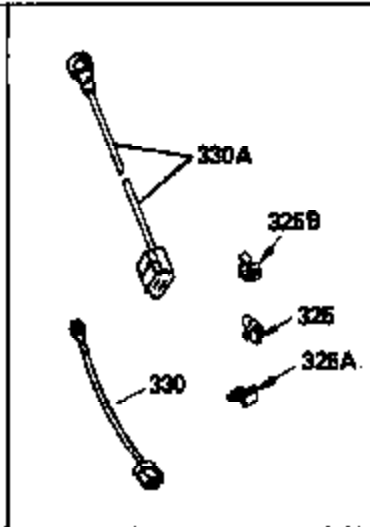

ILLUSTRATION SHOWS TYPICAL PARTS ONLY. ORDER BY PART NUMBER. PARTS NOT LISTED ARE SUPPLIED BY DEM.

Ref #	Part Number	Qty	Description
16	32651		Lever, Governor
19	34043		Spring, Extension
19A	34043		Spring, Extension
62	650760		Screw, 8-32 x 3/8"
63	28545		Grommet, Plastic
64	30063		Screw, Torx T-30, 1/4-20 x 1/2"
70	33767		Flange Ass'y. (Incl. 72, 75, 80 & 81)
72	31927		Plug, Pipe
72	28483		Plug, Pipe
92	650815		Washer, Belleville
103	650516		Screw, 1/4-20 x 1-1/8"
186	33860		Link, Governor-to-throttle
202	31342		Spring, Compression
205	650549		Screw, 5-40 x 7/16"
210	27793		Clip, Conduit
211	28942		Screw, 10-32 x 3/8"
240	34909		Body, Air cleaner
243	650834		Screw, 10-32 x 1-17/32"
274	27930		* Exhaust Gasket (use as required)
277	650729		Screw, 5/16-18 x 3-3/16" (Use As Req.)
277	651002		Screw, 5/16-18 x 4-3/16" (Use As Req.)
277	30196		Screw, 5/16-18 x 3/4" (Use As Req.)
286	33662		Hub & Screen Assy., Starter
287	29752		Nut & Whizlock, 1/4-28
313	33876		Gasket, Stator
361	30063		Screw, Torx T-30, 1/4-20 x 1/2"
375	610972		Magneto (w/ring gear) (12 volt, 3 amp) NOTE: The following complete magnetos are not available as an assembly. The magneto numbers are shown for reference purposes only. Order component parts individually, as shown in parts breakdown. (Refer to Division 5, Section B, page 36 for breakdown or
377	30547A		Contact Assy., Breaker
390	590479		Rewind Starter NOTE: Replacement hardware may differ when servicing starter assy. or blower housing. Refer to Service Bulletin 508. (Refer to Division 5, Section C, page 30 for breakdown or Fiche 10A, Grid G-9))
395	33605		Electric Starter Motor (12 Volt) NOTE: Engine requires a ringgear flywheel (611091 minimum) and the cylinder must have drilled and tapped starter mounting bosses to add the electric starter. (Refer to Division 5, Section D, page 20 for breakdown or Fiche 10A, Grid G-11)
415	730130		Exh.Adapter Kit (Incl. 274 & 277)(As req.)