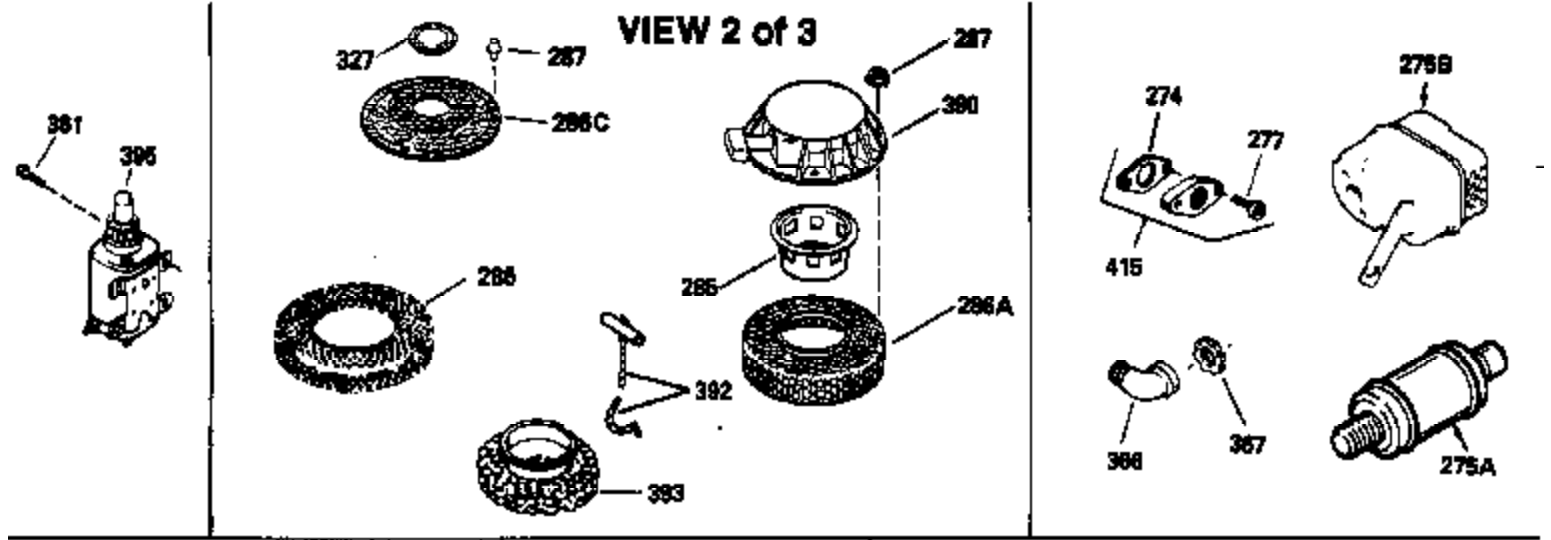

ILLUSTRATION SHOWS TYPICAL PARTS ONLY. ORDER BY PART NUMBER. PARTS NOT LISTED ARE SUPPLIED BY DEM.

Ref #	Part Number	Qty	Description
16	32651		Lever, Governor
19	31361		Spring, Governor
64	30063		Screw, Torx T-30, 1/4-20 x 1/2"
70	33580		Flange Ass'y. (Incl. 72, 75, 80 & 81)
72	31927		Plug, Pipe
92	650815		Washer, Belleville
103	650516		Screw, 1/4-20 x 1-1/8"
186	33860		Link, Governor-to-throttle
202	31342		Spring, Compression
205	650549		Screw, 5-40 x 7/16"
240	34909		Body, Air cleaner
243	650834		Screw, 10-32 x 1-17/32"
274	27930		* Exhaust Gasket (use as required)
277	650729		Screw, 5/16-18 x 3-3/16" (Use As Req.)
277	651002		Screw, 5/16-18 x 4-3/16" (Use As Req.)
277	30196		Screw, 5/16-18 x 3/4" (Use As Req.)
286	33662		Hub & Screen Assy., Starter
287	29752		Nut & Whizlock, 1/4-28
313	33876		Gasket, Stator
319	650874		Screw, 10-32 x 15/32"
320	610938		Regulator, Rectifier (7 amp)
341A	32765		Clamp, Blower housing extension
361	30063		Screw, Torx T-30, 1/4-20 x 1/2"
370B	35344		Decal, Speed control
375	610979		Magneto (w/ring gear) (12 volt, 7 amp) NOTE: The following complete magnetos are not available as an assembly. The magneto numbers are shown for reference purposes only. Order component parts individually, as shown in parts breakdown. (Refer to Division 5 Section B, page 36 for breakdown or Fi
377	30547A		Contact Assy., Breaker
390	590479		Rewind Starter NOTE: Replacement hardware may differ when servicing starter assy. or blower housing. Refer to Service Bulletin 508. (Refer to Division 5, Section C, page 30 for breakdown or Fiche 10A, Grid G-9))
395	33605		Electric Starter Motor (12 Volt) NOTE: Engine requires a ringgear flywheel (611091 minimum) and the cylinder must have drilled and tapped starter mounting bosses to add the electric starter. (Refer to Division 5, Section D, page 20 for breakdown or Fiche 10A, Grid G-11)
415	730130		Exh.Adapter Kit (Incl. 274 & 277)(As req.)