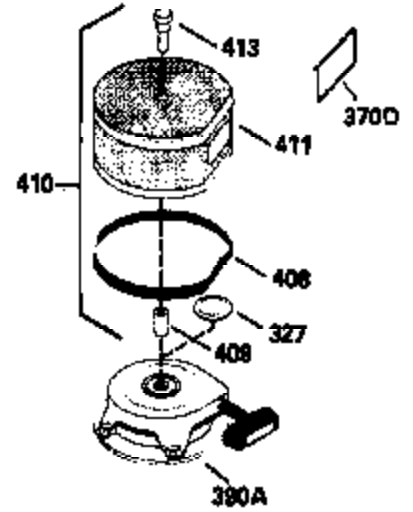

ILLUSTRATION SHOWS TYPICAL PARTS ONLY. ORDER BY PART NUMBER. PARTS NOT LISTED ARE SUPPLIED BY OEM.

**OPTIONAL SPARK
ARRESTOR**

**VIEW 3 of 3
MUFFLER (QUIET)
(OPTIONAL)**

**DEBRIS SCREEN KIT
(OPTIONAL)**

Ref #	Part Number	Qty	Description
275C	35824		Muffler (Quiet) (Optional)
275	33280A		Muffler
277	650729		Screw, 5/16-18 x 3-3/16" (Use As Req.)
277	651002		Screw, 5/16-18 x 4-3/16" (Use As Req.)
277	30196		Screw, 5/16-18 x 3/4" (Use As Req.)
370C	34870		Decal, Instruction (Optional)
370D	34387		Decal, Instruction (Optional)
408	35570		Screen Seal (Optional)
409	35569		Spacer (Optional)
410	730573		Opt.Screen Kit(Incl.370D,408,409,411, 413)
411	35568		Debris Screen (Optional)
413	650907		Screw, 5/16-18 x 1-5/8" (Optional)
416	34479		Spark Arrestor Kit (Optional)
425	730572		Starter Muff Kit(Incl.370C,426,427)(O pt.)
426	34687		Starter Air Cleaner (Optional)
427	34869		Starter Air Cleaner Bracket (Optional)