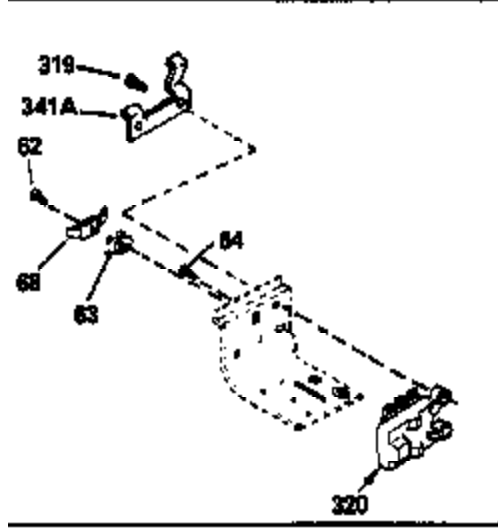

ILLUSTRATION SHOWS TYPICAL PARTS ONLY. ORDER BY PART NUMBER. PARTS NOT LISTED ARE SUPPLIED BY DEM.

Ref #	Part Number	Qty	Description
16	32651		Lever, Governor
19	31361		Spring, Governor
64	30063		Screw, Torx T-30, 1/4-20 x 1/2"
70	33580		Flange Ass'y. (Incl. 72, 75, 80 & 81)
72	31927		Plug, Pipe
92	650815		Washer, Belleville
103	650516		Screw, 1/4-20 x 1-1/8"
186	33860		Link, Governor-to-throttle
202	31342		Spring, Compression
205	650549		Screw, 5-40 x 7/16"
240	34909		Body, Air cleaner
243	650834		Screw, 10-32 x 1-17/32"
274	27930		* Exhaust Gasket (use as required)
277	650729		Screw, 5/16-18 x 3-3/16" (Use As Req.)
277	651002		Screw, 5/16-18 x 4-3/16" (Use As Req.)
277	30196		Screw, 5/16-18 x 3/4" (Use As Req.)
286	33662		Hub & Screen Assy., Starter
287	29752		Nut & Whizlock, 1/4-28
313	33876		Gasket, Stator
319	650874		Screw, 10-32 x 15/32"
320	610938		Regulator, Rectifier (7 amp)
341A	32765		Clamp, Blower housing extension
361	30063		Screw, Torx T-30, 1/4-20 x 1/2"
370B	35344		Decal, Speed control
375	610979		Magneto (w/ring gear) (12 volt, 7 amp) NOTE: The following complete magnetos are not available as an assembly. The magneto numbers are shown for reference purposes only. Order component parts individually, as shown in parts breakdown. (Refer to Division 5 Section B, page 36 for breakdown or Fi
377	30547A		Contact Assy., Breaker
390	590479		Rewind Starter NOTE: Replacement hardware may differ when servicing starter assy. or blower housing. Refer to Service Bulletin 508. (Refer to Division 5, Section C, page 30 for breakdown or Fiche 10A, Grid G-9))
395	33605		Electric Starter Motor (12 Volt) NOTE: Engine requires a ringgear flywheel (611091 minimum) and the cylinder must have drilled and tapped starter mounting bosses to add the electric starter. (Refer to Division 5, Section D, page 20 for breakdown or Fiche 10A, Grid G-11)
415	730130		Exh.Adapter Kit (Incl. 274 & 277)(As req.)