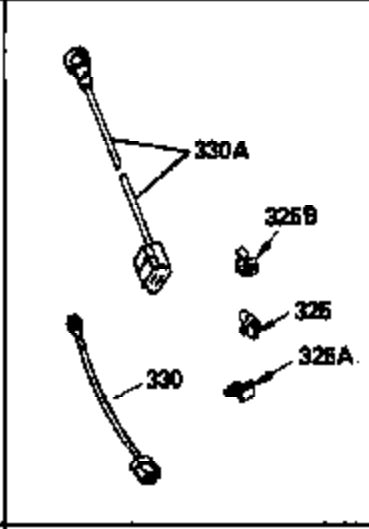

ILLUSTRATION SHOWS TYPICAL PARTS ONLY. ORDER BY PART NUMBER. PARTS NOT LISTED ARE SUPPLIED BY DEM.

Ref #	Part Number	Qty	Description
16	32651		Lever, Governor
19	31361		Spring, Governor
64	30063		Screw, Torx T-30, 1/4-20 x 1/2"
70	33580		Flange Ass'y. (Incl. 72, 75, 80 & 81)
72	31927		Plug, Pipe
92	650815		Washer, Belleville
103	650516		Screw, 1/4-20 x 1-1/8"
186	33860		Link, Governor-to-throttle
202	31342		Spring, Compression
205	650549		Screw, 5-40 x 7/16"
240	34909		Body, Air cleaner
243	650834		Screw, 10-32 x 1-17/32"
274	27930		* Exhaust Gasket (use as required)
277	650729		Screw, 5/16-18 x 3-3/16" (Use As Req.)
277	651002		Screw, 5/16-18 x 4-3/16" (Use As Req.)
277	30196		Screw, 5/16-18 x 3/4" (Use As Req.)
286	33662		Hub & Screen Assy., Starter
287	29752		Nut & Whizlock, 1/4-28
313	33876		Gasket, Stator
319	650874		Screw, 10-32 x 15/32"
320	610938		Regulator, Rectifier (7 amp)
341A	32765		Clamp, Blower housing extension
361	30063		Screw, Torx T-30, 1/4-20 x 1/2"
370B	35344		Decal, Speed control
375	610979		Magneto (w/ring gear) (12 volt, 7 amp) NOTE: The following complete magnetos are not available as an assembly. The magneto numbers are shown for reference purposes only. Order component parts individually, as shown in parts breakdown. (Refer to Division 5 Section B, page 36 for breakdown or Fi
377	30547A		Contact Assy., Breaker
390	590479		Rewind Starter NOTE: Replacement hardware may differ when servicing starter assy. or blower housing. Refer to Service Bulletin 508. (Refer to Division 5, Section C, page 30 for breakdown or Fiche 10A, Grid G-9))
395	33605		Electric Starter Motor (12 Volt) NOTE: Engine requires a ringgear flywheel (611091 minimum) and the cylinder must have drilled and tapped starter mounting bosses to add the electric starter. (Refer to Division 5, Section D, page 20 for breakdown or Fiche 10A, Grid G-11)
415	730130		Exh.Adapter Kit (Incl. 274 & 277)(As req.)