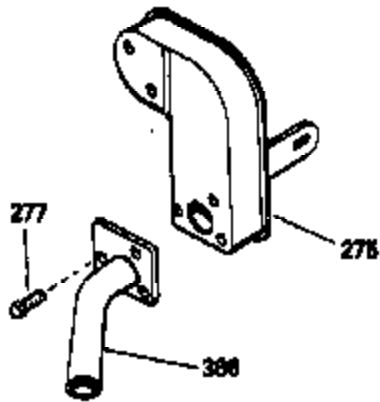

**VIEW 3 of 3
MUFFLER (QUIET)
(OPTIONAL)**

**DEBRIS SCREEN KIT
(OPTIONAL)**