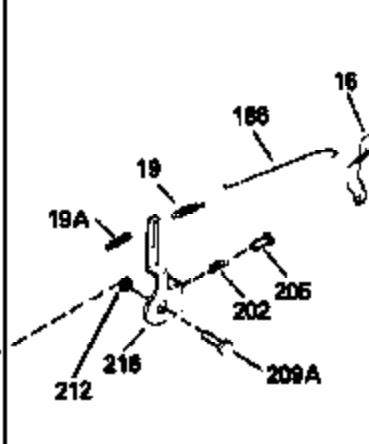

ILLUSTRATION SHOWS TYPICAL PARTS ONLY. ORDER BY PART NUMBER. PARTS NOT LISTED ARE SUPPLIED BY DEM.

Ref #	Part Number	Qty	Description
16	32651		Lever, Governor
19	31361		Spring, Governor
64	30063		Screw, Torx T-30, 1/4-20 x 1/2"
70	33580		Flange Ass'y. (Incl. 72, 75, 80 & 81)
72	31927		Plug, Pipe
92	650815		Washer, Belleville
103	650516		Screw, 1/4-20 x 1-1/8"
186	33860		Link, Governor-to-throttle
202	31342		Spring, Compression
205	650549		Screw, 5-40 x 7/16"
240	34909		Body, Air cleaner
243	650834		Screw, 10-32 x 1-17/32"
274	27930		* Exhaust Gasket (use as required)
277	650729		Screw, 5/16-18 x 3-3/16" (Use As Req.)
277	651002		Screw, 5/16-18 x 4-3/16" (Use As Req.)
277	30196		Screw, 5/16-18 x 3/4" (Use As Req.)
286	33662		Hub & Screen Assy., Starter
287	29752		Nut & Whizlock, 1/4-28
313	33876		Gasket, Stator
319	650874		Screw, 10-32 x 15/32"
320	610938		Regulator, Rectifier (7 amp)
341A	32765		Clamp, Blower housing extension
361	30063		Screw, Torx T-30, 1/4-20 x 1/2"
370B	35344		Decal, Speed control
375	610979		Magneto (w/ring gear) (12 volt, 7 amp) NOTE: The following complete magnetos are not available as an assembly. The magneto numbers are shown for reference purposes only. Order component parts individually, as shown in parts breakdown. (Refer to Division 5 Section B, page 36 for breakdown or Fi
377	30547A		Contact Assy., Breaker
390	590479		Rewind Starter NOTE: Replacement hardware may differ when servicing starter assy. or blower housing. Refer to Service Bulletin 508. (Refer to Division 5, Section C, page 30 for breakdown or Fiche 10A, Grid G-9))
395	33605		Electric Starter Motor (12 Volt) NOTE: Engine requires a ringgear flywheel (611091 minimum) and the cylinder must have drilled and tapped starter mounting bosses to add the electric starter. (Refer to Division 5, Section D, page 20 for breakdown or Fiche 10A, Grid G-11)
415	730130		Exh.Adapter Kit (Incl. 274 & 277)(As req.)