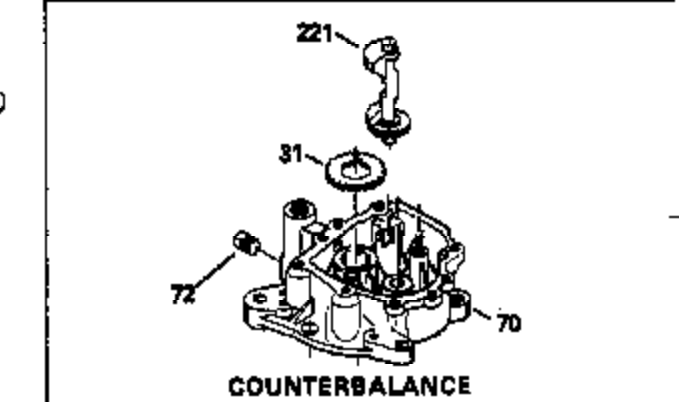

ILLUSTRATION SHOWS TYPICAL PARTS ONLY. ORDER BY PART NUMBER. PARTS NOT LISTED ARE SUPPLIED BY DEM.

Ref #	Part Number	Qty	Description
16	32651		Lever, Governor
19	31361		Spring, Governor
64	30063		Screw, Torx T-30, 1/4-20 x 1/2"
70	33580		Flange Ass'y. (Incl. 72, 75, 80 & 81)
72	31927		Plug, Pipe
92	650815		Washer, Belleville
103	650516		Screw, 1/4-20 x 1-1/8"
186	33860		Link, Governor-to-throttle
202	31342		Spring, Compression
205	650549		Screw, 5-40 x 7/16"
240	34909		Body, Air cleaner
243	650834		Screw, 10-32 x 1-17/32"
274	27930		* Exhaust Gasket (use as required)
277	650729		Screw, 5/16-18 x 3-3/16" (Use As Req.)
277	651002		Screw, 5/16-18 x 4-3/16" (Use As Req.)
277	30196		Screw, 5/16-18 x 3/4" (Use As Req.)
286	33662		Hub & Screen Assy., Starter
287	29752		Nut & Whizlock, 1/4-28
313	33876		Gasket, Stator
319	650874		Screw, 10-32 x 15/32"
320	610938		Regulator, Rectifier (7 amp)
341A	32765		Clamp, Blower housing extension
361	30063		Screw, Torx T-30, 1/4-20 x 1/2"
370B	35344		Decal, Speed control
375	610979		Magneto (w/ring gear) (12 volt, 7 amp) NOTE: The following complete magnetos are not available as an assembly. The magneto numbers are shown for reference purposes only. Order component parts individually, as shown in parts breakdown. (Refer to Division 5 Section B, page 36 for breakdown or Fi
377	30547A		Contact Assy., Breaker
390	590479		Rewind Starter NOTE: Replacement hardware may differ when servicing starter assy. or blower housing. Refer to Service Bulletin 508. (Refer to Division 5, Section C, page 30 for breakdown or Fiche 10A, Grid G-9))
395	33605		Electric Starter Motor (12 Volt) NOTE: Engine requires a ringgear flywheel (611091 minimum) and the cylinder must have drilled and tapped starter mounting bosses to add the electric starter. (Refer to Division 5, Section D, page 20 for breakdown or Fiche 10A, Grid G-11)
415	730130		Exh.Adapter Kit (Incl. 274 & 277)(As req.)