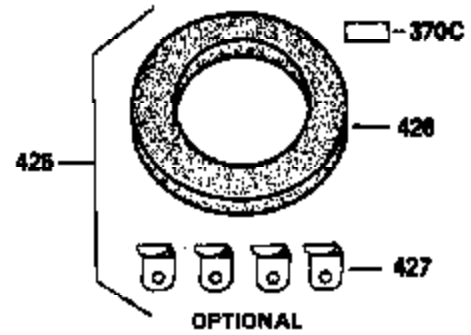

ILLUSTRATION SHOWS TYPICAL PARTS ONLY. ORDER BY PART NUMBER. PARTS NOT LISTED ARE SUPPLIED BY OEM.

**OPTIONAL SPARK
ARRESTOR**

**VIEW 3 of 3
MUFFLER (QUIET)
(OPTIONAL)**

**DEBRIS SCREEN KIT
(OPTIONAL)**

Ref #	Part Number	Qty	Description
275C	35824		Muffler (Quiet) (Optional)
275	33280A		Muffler
277	650729		Screw, 5/16-18 x 3-3/16" (Use As Req.)
277	651002		Screw, 5/16-18 x 4-3/16" (Use As Req.)
277	30196		Screw, 5/16-18 x 3/4" (Use As Req.)
370C	34870		Decal, Instruction (Optional)
370D	34387		Decal, Instruction (Optional)
408	35570		Screen Seal (Optional)
409	35569		Spacer (Optional)
410	730573		Opt.Screen Kit(Incl.370D,408,409,411, 413)
411	35568		Debris Screen (Optional)
413	650907		Screw, 5/16-18 x 1-5/8" (Optional)
416	34479		Spark Arrestor Kit (Optional)
425	730572		Starter Muff Kit(Incl.370C,426,427)(O pt.)
426	34687		Starter Air Cleaner (Optional)
427	34869		Starter Air Cleaner Bracket (Optional)