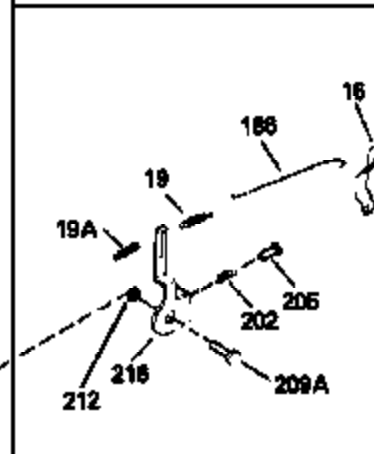

ILLUSTRATION SHOWS TYPICAL PARTS ONLY. ORDER BY PART NUMBER. PARTS NOT LISTED ARE SUPPLIED BY DEM.

Ref #	Part Number	Qty	Description
16	32651		Lever, Governor
19	31361		Spring, Governor
64	30063		Screw, Torx T-30, 1/4-20 x 1/2"
70	33580		Flange Ass'y. (Incl. 72, 75, 80 & 81)
72	31927		Plug, Pipe
92	650815		Washer, Belleville
103	650516		Screw, 1/4-20 x 1-1/8"
186	33860		Link, Governor-to-throttle
202	31342		Spring, Compression
205	650549		Screw, 5-40 x 7/16"
210	27793		Clip, Conduit
211	28942		Screw, 10-32 x 3/8"
240	34909		Body, Air cleaner
243	650834		Screw, 10-32 x 1-17/32"
274	27930		* Exhaust Gasket (use as required)
277	650729		Screw, 5/16-18 x 3-3/16" (Use As Req.)
277	651002		Screw, 5/16-18 x 4-3/16" (Use As Req.)
277	30196		Screw, 5/16-18 x 3/4" (Use As Req.)
286	33662		Hub & Screen Assy., Starter
287	29752		Nut & Whizlock, 1/4-28
313	33876		Gasket, Stator
319	650874		Screw, 10-32 x 15/32"
320	610938		Regulator, Rectifier (7 amp)
341A	32765		Clamp, Blower housing extension
361	30063		Screw, Torx T-30, 1/4-20 x 1/2"
375	610979		Magneto (w/ring gear) (12 volt, 7 amp) NOTE: The following complete magnetos are not available as an assembly. The magneto numbers are shown for reference purposes only. Order component parts individually, as shown in parts breakdown. (Refer to Division 5 Section B, page 36 for breakdown or Fi
377	30547A		Contact Assy., Breaker
390	590479		Rewind Starter NOTE: Replacement hardware may differ when servicing starter assy. or blower housing. Refer to Service Bulletin 508. (Refer to Division 5, Section C, page 30 for breakdown or Fiche 10A, Grid G-9))
395	33605		Electric Starter Motor (12 Volt) NOTE: Engine requires a ringgear flywheel (611091 minimum) and the cylinder must have drilled and tapped starter mounting bosses to add the electric starter. (Refer to Division 5, Section D, page 20 for breakdown or Fiche 10A, Grid G-11)
415	730130		Exh.Adapter Kit (Incl. 274 & 277)(As req.)