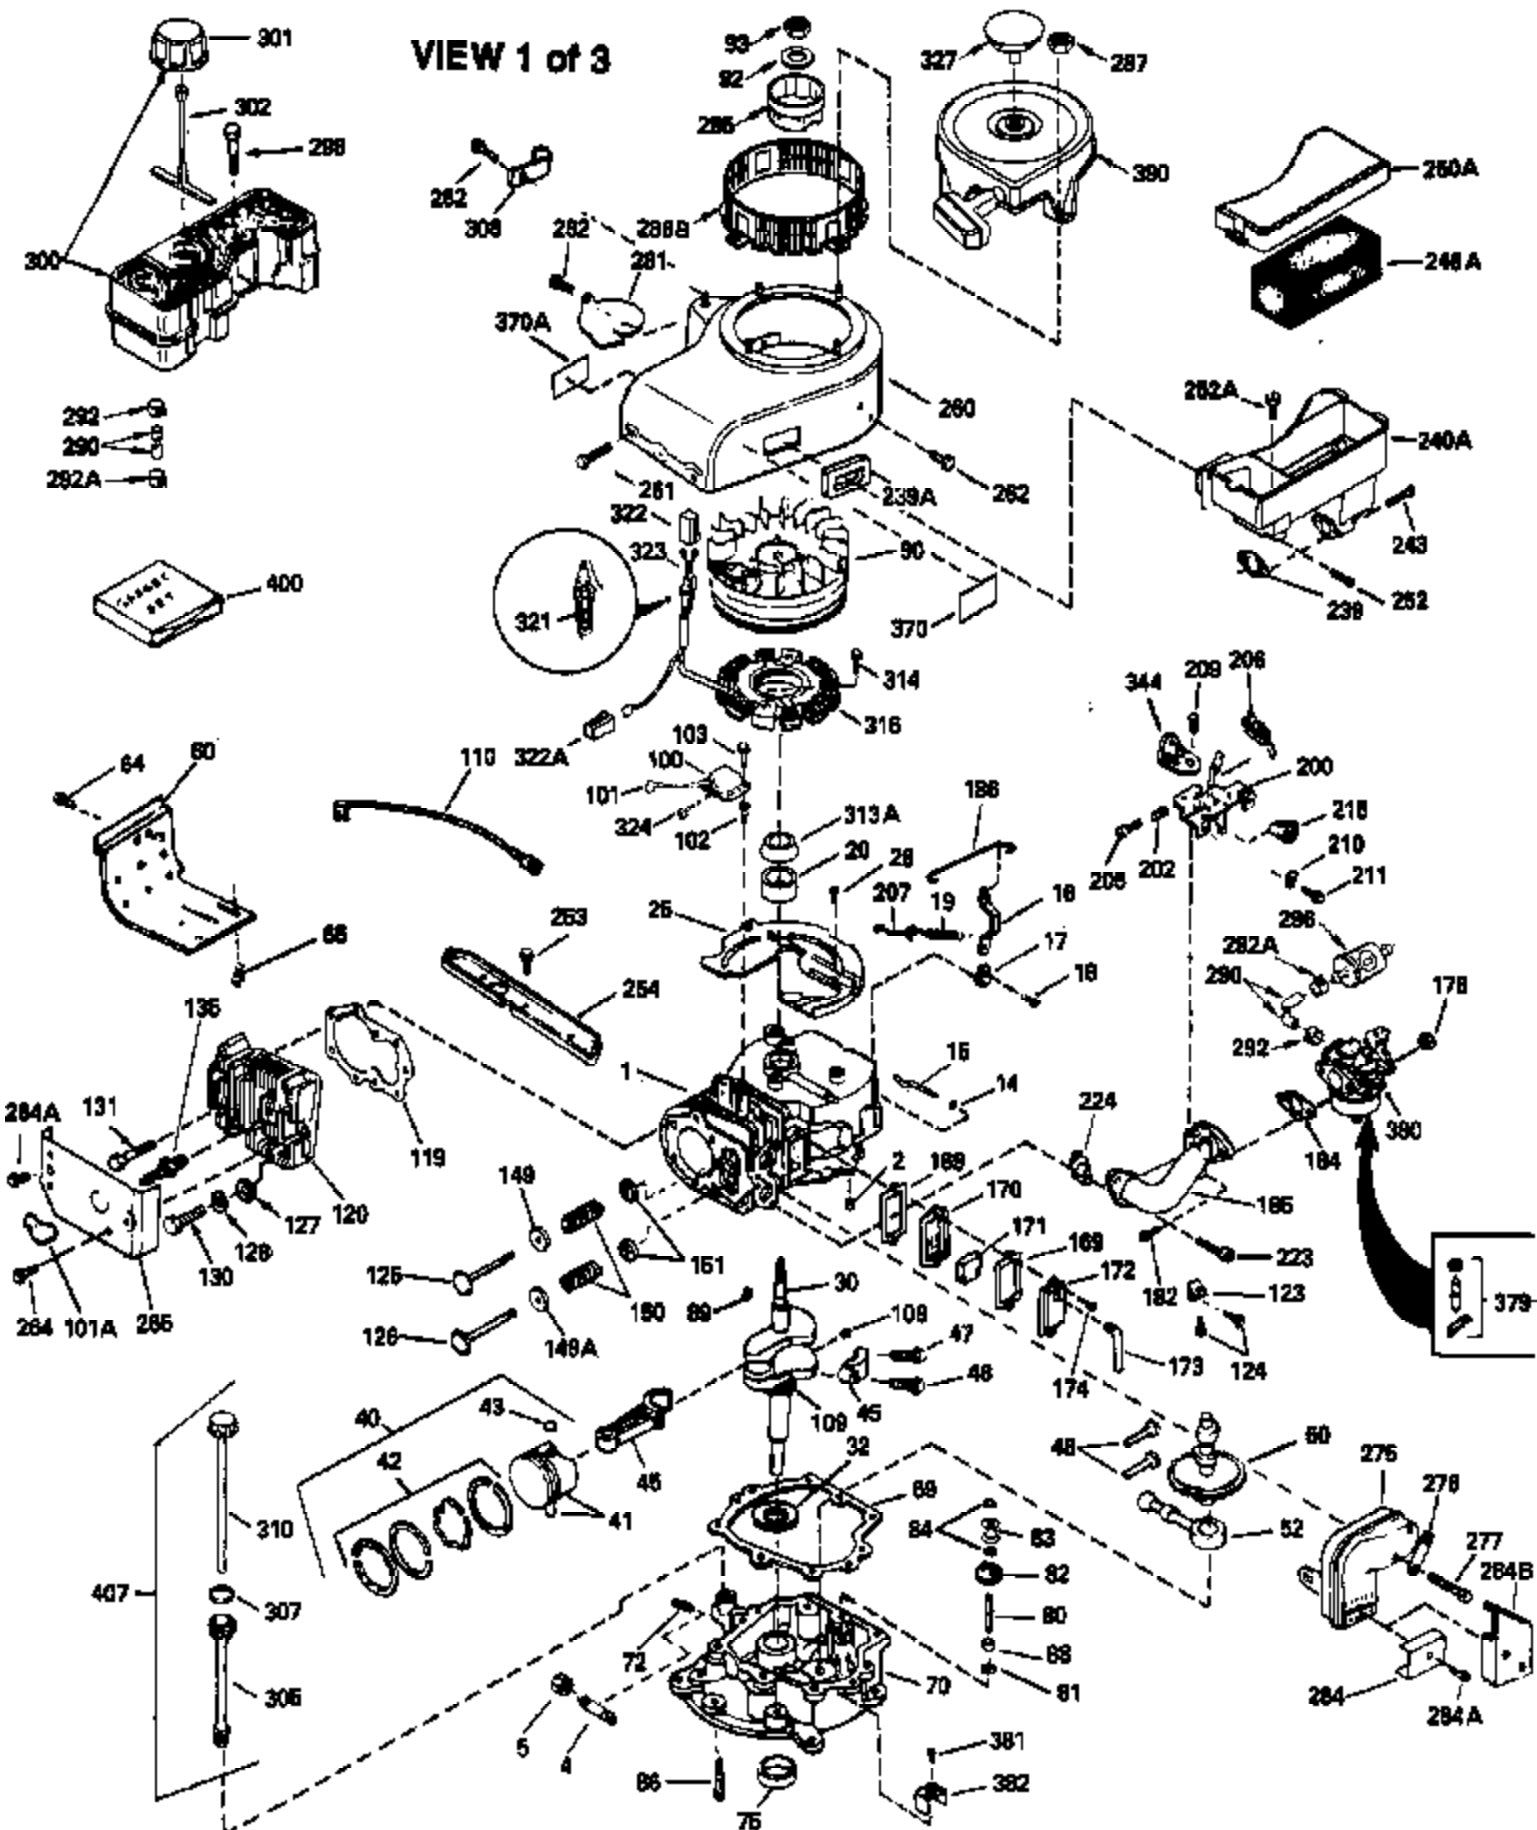

ILLUSTRATION SHOWS TYPICAL PARTS ONLY. ORDER BY PART NUMBER. PARTS NOT LISTED ARE SUPPLIED BY OEM.

Ref #	Part Number	Qty	Description
1	34908A		Cylinder (Incl. 2 & 20) (3-5/16" Bore)
2	27652		Pin, Dowel
14	28277		Washer, Flat
15	33577		Rod, Governor
16	32651		Lever, Governor
17	31335		Clamp, Governor lever
18	650548		Screw, 8-32 x 5/16"
19	31361		Spring, Governor
20	32630		Seal, Oil
25	35256A		Baffle, Blower housing
26	650561		Screw, 1/4-20 x 5/8"
30	33644B		Crankshaft (Incl. 108 & 109)
32	35653		Washer (1-3/8" I.D. 1-3/4" O.D. .015" thick)
40	34860A		Piston, Pin & Ring Set (Std.)(3-5/16" Bore)
40	34861A		Piston, Pin & Ring Set (.010" OS)
40	34862A		Piston, Pin & Ring Set (.020" OS)
41	34863		Piston & Pin Ass'y. (Std.)(Incl.43)(3 -5/16")
41	34864		Piston & Pin Ass'y. (.010" OS) (Incl. 43)
41	34865		Piston & Pin Ass'y. (.020" OS) (Incl. 43)
42	34866A		Ring Set (Std.) (3-5/16" Bore)
42	34867A		Ring Set (.010" OS)
42	34868A		Ring Set (.020" OS)
43	27888		Ring, Piston pin retaining
45	32591C		Rod Assy., Connecting (Incl. 47)
47	650662C		Bolt, Connecting rod (2 pieces)
48	34034		Lifter, Valve
50	34040		Camshaft (MCR)
52	31356		Pump Assy., Oil
60	33273A		Extension, Blower housing
64	30063		Screw, Torx T-30, 1/4-20 x 1/2"
65	650128		Screw, 10-24 x 1/2"
69	35262		* Gasket, Mounting flange
70	33580		Flange Ass'y. (Incl. 72, 75, 80 & 81)
72	31927		Plug, Pipe
75	31950		Seal, Oil
80	30668		Shaft, Mechanical governor
81	30590A		Washer, Flat
82	30591		Gear Assy., Governor (Incl. 81)
83	30588A		Spool, Governor
84	29193		Ring, Retaining
86	650833		Screw, 1/4-20 x 1-3/16"
88	31707A		Governor Spacer Assy. (Incl. 81)
89	32589		Key, Flywheel
92	650815		Washer, Belleville
93	8116		Nut, Hex, 1/2-20
101	610118		Cover, Spark plug (Use as required)
103	650516		Screw, 1/4-20 x 1-1/8"
108	29783		Pin, Crankshaft
109	33245		Gear, Crankshaft
110	34231		Wire, Ground
119	34923A		* Gasket, Cylinder head
120	34030		Head, Cylinder
123	33261		Bracket, Intake pipe
124	650738		Screw, 1/4-20 x 5/8"
125	27878A		Exhaust Valve (Std.) (Incl. 151)
125	27880A		Exhaust Valve (1/32" OS) (Incl. 151)
126	34035		Intake Valve (Std.) (Incl. 151)
126	34036		Intake Valve (1/32" OS) (Incl. 151)