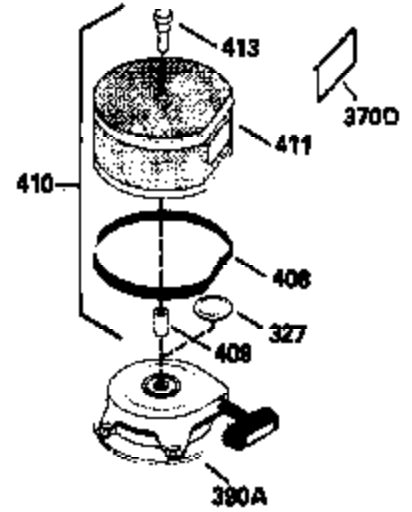

ILLUSTRATION SHOWS TYPICAL PARTS ONLY. ORDER BY PART NUMBER. PARTS NOT LISTED ARE SUPPLIED BY OEM.

**OPTIONAL SPARK
ARRESTOR**

**VIEW 3 of 3
MUFFLER (QUIET)
(OPTIONAL)**

**DEBRIS SCREEN KIT
(OPTIONAL)**

Ref #	Part Number	Qty	Description
275C	35824		Muffler (Quiet) (Optional)
275	34185A		Muffler
277	650729		Screw, 5/16-18 x 3-3/16" (Use As Req.)
277	651002		Screw, 5/16-18 x 4-3/16" (Use As Req.)
277	30196		Screw, 5/16-18 x 3/4" (Use As Req.)
370C	34870		Decal, Instruction (Optional)
370D	34387		Decal, Instruction (Optional)
408	35570		Screen Seal (Optional)
409	35569		Spacer (Optional)
410	730573		Opt.Screen Kit(Incl.370D,408,409,411, 413)
411	35568		Debris Screen (Optional)
413	650907		Screw, 5/16-18 x 1-5/8" (Optional)
416	34479		Spark Arrestor Kit (Optional)
425	730572		Starter Muff Kit(Incl.370C,426,427)(O pt.)
426	34687		Starter Air Cleaner (Optional)
427	34869		Starter Air Cleaner Bracket (Optional)