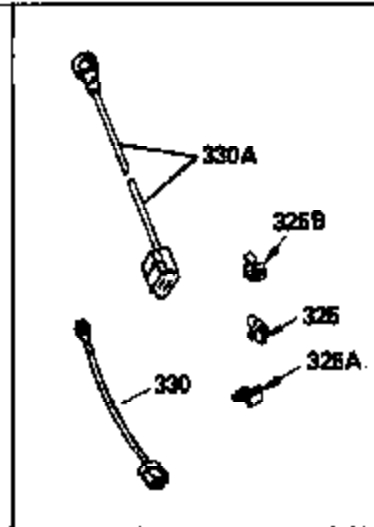

ILLUSTRATION SHOWS TYPICAL PARTS ONLY. ORDER BY PART NUMBER. PARTS NOT LISTED ARE SUPPLIED BY DEM.

Ref #	Part Number	Qty	Description
16	32651		Lever, Governor
19	31361		Spring, Governor
64	30063		Screw, Torx T-30, 1/4-20 x 1/2"
70	33580		Flange Ass'y. (Incl. 72, 75, 80 & 81)
72	31927		Plug, Pipe
92	650815		Washer, Belleville
103	650516		Screw, 1/4-20 x 1-1/8"
186	33860		Link, Governor-to-throttle
202	31342		Spring, Compression
205	650549		Screw, 5-40 x 7/16"
210	27793		Clip, Conduit
211	28942		Screw, 10-32 x 3/8"
240	34909		Body, Air cleaner
243	650834		Screw, 10-32 x 1-17/32"
274	27930		* Exhaust Gasket (use as required)
277	650729		Screw, 5/16-18 x 3-3/16" (Use As Req.)
277	651002		Screw, 5/16-18 x 4-3/16" (Use As Req.)
277	30196		Screw, 5/16-18 x 3/4" (Use As Req.)
286	33662		Hub & Screen Assy., Starter
287	29752		Nut & Whizlock, 1/4-28
313	33876		Gasket, Stator
319	650874		Screw, 10-32 x 15/32"
320	610938		Regulator, Rectifier (7 amp)
341A	32765		Clamp, Blower housing extension
361	30063		Screw, Torx T-30, 1/4-20 x 1/2"
375	610979		Magneto (w/ring gear) (12 volt, 7 amp) NOTE: The following complete magnetos are not available as an assembly. The magneto numbers are shown for reference purposes only. Order component parts individually, as shown in parts breakdown. (Refer to Division 5 Section B, page 36 for breakdown or Fi
377	30547A		Contact Assy., Breaker
390	590479		Rewind Starter NOTE: Replacement hardware may differ when servicing starter assy. or blower housing. Refer to Service Bulletin 508. (Refer to Division 5, Section C, page 30 for breakdown or Fiche 10A, Grid G-9))
395	33605		Electric Starter Motor (12 Volt) NOTE: Engine requires a ringgear flywheel (611091 minimum) and the cylinder must have drilled and tapped starter mounting bosses to add the electric starter. (Refer to Division 5, Section D, page 20 for breakdown or Fiche 10A, Grid G-11)
415	730130		Exh.Adapter Kit (Incl. 274 & 277)(As req.)