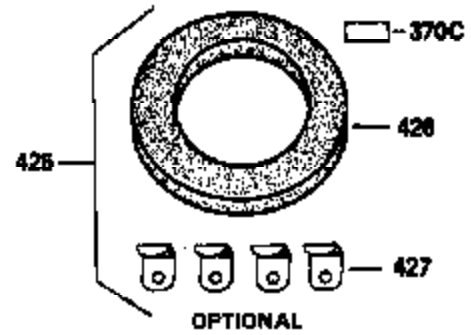

ILLUSTRATION SHOWS TYPICAL PARTS ONLY. ORDER BY PART NUMBER. PARTS NOT LISTED ARE SUPPLIED BY OEM.

**OPTIONAL SPARK
ARRESTOR**

**VIEW 3 of 3
MUFFLER (QUIET)
(OPTIONAL)**

**DEBRIS SCREEN KIT
(OPTIONAL)**

Ref #	Part Number	Qty	Description
275C	35824		Muffler (Quiet) (Optional)
275	34185A		Muffler
277	650729		Screw, 5/16-18 x 3-3/16" (Use As Req.)
277	651002		Screw, 5/16-18 x 4-3/16" (Use As Req.)
277	30196		Screw, 5/16-18 x 3/4" (Use As Req.)
370C	34870		Decal, Instruction (Optional)
370D	34387		Decal, Instruction (Optional)
408	35570		Screen Seal (Optional)
409	35569		Spacer (Optional)
410	730573		Opt.Screen Kit(Incl.370D,408,409,411, 413)
411	35568		Debris Screen (Optional)
413	650907		Screw, 5/16-18 x 1-5/8" (Optional)
416	34479		Spark Arrestor Kit (Optional)
425	730572		Starter Muff Kit(Incl.370C,426,427)(O pt.)
426	34687		Starter Air Cleaner (Optional)
427	34869		Starter Air Cleaner Bracket (Optional)