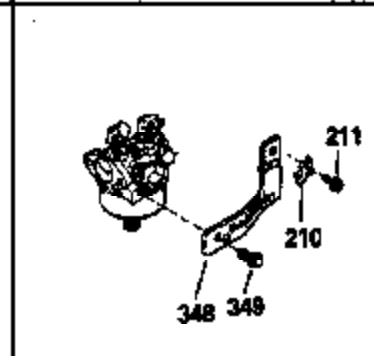

ILLUSTRATION SHOWS TYPICAL PARTS ONLY. ORDER BY PART NUMBER. PARTS NOT LISTED ARE SUPPLIED BY DEM.

Ref #	Part Number	Qty	Description
16	32651		Lever, Governor
19	31361		Spring, Governor
64	30063		Screw, Torx T-30, 1/4-20 x 1/2"
70	33580		Flange Ass'y. (Incl. 72, 75, 80 & 81)
72	31927		Plug, Pipe
92	650815		Washer, Belleville
103	650516		Screw, 1/4-20 x 1-1/8"
186	33860		Link, Governor-to-throttle
202	31342		Spring, Compression
205	650549		Screw, 5-40 x 7/16"
210	27793		Clip, Conduit
211	28942		Screw, 10-32 x 3/8"
240	34909		Body, Air cleaner
243	650834		Screw, 10-32 x 1-17/32"
274	27930		* Exhaust Gasket (use as required)
277	650729		Screw, 5/16-18 x 3-3/16" (Use As Req.)
277	651002		Screw, 5/16-18 x 4-3/16" (Use As Req.)
277	30196		Screw, 5/16-18 x 3/4" (Use As Req.)
286	33662		Hub & Screen Assy., Starter
287	29752		Nut & Whizlock, 1/4-28
313	33876		Gasket, Stator
319	650874		Screw, 10-32 x 15/32"
320	610938		Regulator, Rectifier (7 amp)
341A	32765		Clamp, Blower housing extension
361	30063		Screw, Torx T-30, 1/4-20 x 1/2"
375	610979		Magneto (w/ring gear) (12 volt, 7 amp) NOTE: The following complete magnetos are not available as an assembly. The magneto numbers are shown for reference purposes only. Order component parts individually, as shown in parts breakdown. (Refer to Division 5 Section B, page 36 for breakdown or Fi
377	30547A		Contact Assy., Breaker
390	590479		Rewind Starter NOTE: Replacement hardware may differ when servicing starter assy. or blower housing. Refer to Service Bulletin 508. (Refer to Division 5, Section C, page 30 for breakdown or Fiche 10A, Grid G-9))
395	33605		Electric Starter Motor (12 Volt) NOTE: Engine requires a ringgear flywheel (611091 minimum) and the cylinder must have drilled and tapped starter mounting bosses to add the electric starter. (Refer to Division 5, Section D, page 20 for breakdown or Fiche 10A, Grid G-11)
415	730130		Exh.Adapter Kit (Incl. 274 & 277)(As req.)