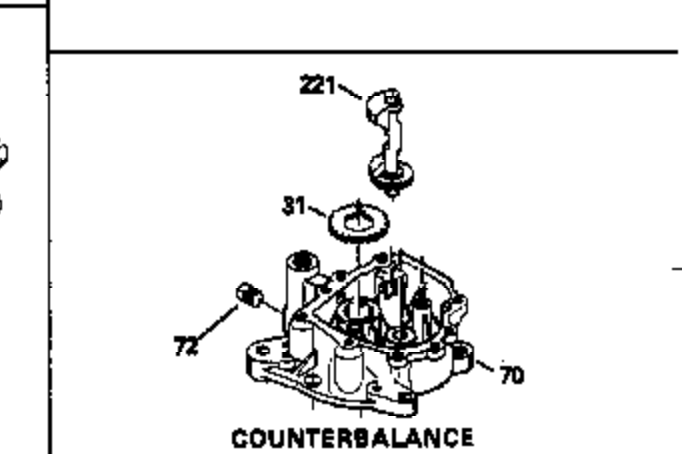

ILLUSTRATION SHOWS TYPICAL PARTS ONLY. ORDER BY PART NUMBER. PARTS NOT LISTED ARE SUPPLIED BY DEM.

Ref #	Part Number	Qty	Description
16	32651		Lever, Governor
19	31361		Spring, Governor
64	30063		Screw, Torx T-30, 1/4-20 x 1/2"
70	33580		Flange Ass'y. (Incl. 72, 75, 80 & 81)
72	31927		Plug, Pipe
92	650815		Washer, Belleville
103	650516		Screw, 1/4-20 x 1-1/8"
186	33860		Link, Governor-to-throttle
202	31342		Spring, Compression
205	650549		Screw, 5-40 x 7/16"
210	27793		Clip, Conduit
211	28942		Screw, 10-32 x 3/8"
240	34909		Body, Air cleaner
243	650834		Screw, 10-32 x 1-17/32"
274	27930		* Exhaust Gasket (use as required)
277	650729		Screw, 5/16-18 x 3-3/16" (Use As Req.)
277	651002		Screw, 5/16-18 x 4-3/16" (Use As Req.)
277	30196		Screw, 5/16-18 x 3/4" (Use As Req.)
286	33662		Hub & Screen Assy., Starter
287	29752		Nut & Whizlock, 1/4-28
313	33876		Gasket, Stator
319	650874		Screw, 10-32 x 15/32"
320	610938		Regulator, Rectifier (7 amp)
341A	32765		Clamp, Blower housing extension
361	30063		Screw, Torx T-30, 1/4-20 x 1/2"
375	610979		Magneto (w/ring gear) (12 volt, 7 amp) NOTE: The following complete magnetos are not available as an assembly. The magneto numbers are shown for reference purposes only. Order component parts individually, as shown in parts breakdown. (Refer to Division 5 Section B, page 36 for breakdown or Fi
377	30547A		Contact Assy., Breaker
390	590479		Rewind Starter NOTE: Replacement hardware may differ when servicing starter assy. or blower housing. Refer to Service Bulletin 508. (Refer to Division 5, Section C, page 30 for breakdown or Fiche 10A, Grid G-9))
395	33605		Electric Starter Motor (12 Volt) NOTE: Engine requires a ringgear flywheel (611091 minimum) and the cylinder must have drilled and tapped starter mounting bosses to add the electric starter. (Refer to Division 5, Section D, page 20 for breakdown or Fiche 10A, Grid G-11)
415	730130		Exh.Adapter Kit (Incl. 274 & 277)(As req.)