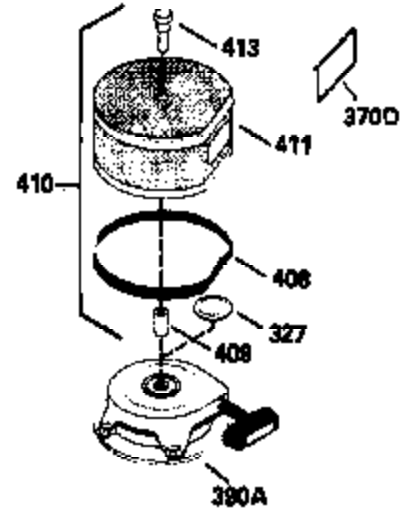

ILLUSTRATION SHOWS TYPICAL PARTS ONLY. ORDER BY PART NUMBER. PARTS NOT LISTED ARE SUPPLIED BY DEM.

**STANDARD POINT IGNITION**

**COUNTERBALANCE**

Ref #	Part Number	Qty	Description
16	32651		Lever, Governor
19A	35203		Spring, Extension
19	34043		Spring, Extension
64	30063		Screw, Torx T-30, 1/4-20 x 1/2"
70	35382A		Flange Ass'y. (Incl. 72, 75, 80 & 81)
72	31927		Plug, Pipe
103	650814		Screw, Torx T-15, 10-24 x 1"
186	33860		Link, Governor-to-throttle
202	33802		Spring, Compression
205	650777		Screw, 6-32 x 21/32"
209A	30312		Screw, 10-24 x 1/2"
210	27793		Clip, Conduit
211	28942		Screw, 10-32 x 3/8"
212	35550		Bushing, Governor Adjusting lever
216	35202A		R.P.M. Adj. Lever (Incl.19A,209A,212, 222,239)
222	30312		Screw, 10-32 x 1/2"
240	34909		Body, Air cleaner
243	650834		Screw, 10-32 x 1-17/32"
274	27930		* Exhaust Gasket (use as required)
277	650729		Screw, 5/16-18 x 3-3/16" (Use As Req. )
277	651002		Screw, 5/16-18 x 4-3/16" (Use As Req. )
277	30196		Screw, 5/16-18 x 3/4" (Use As Req. )
285	35287		Cup, Starter
287	29752		Nut & Whizlock, 1/4-28
319	650874		Screw, 10-32 x 15/32"
320	611098		Regulator, Rectifier (7 amp DC)
325A	29443		Clip, Fuel line
327	35392		Plug, Starter
361	30063		Screw, Torx T-30, 1/4-20 x 1/2"
395	33605		Electric Starter Motor (12 Volt) NOTE: Engine requires a ringgear flywheel (611091 minimum) and the cylinder must have drilled and tapped starter mounting bosses to add the electric starter. (Refer to Division 5, Section D, page 20 for breakdown or Fiche 10A, Grid G-11)
415	730130		Exh.Adapter Kit (Incl. 274 & 277)(As req.)

ILLUSTRATION SHOWS TYPICAL PARTS ONLY. ORDER BY PART NUMBER. PARTS NOT LISTED ARE SUPPLIED BY OEM.

**OPTIONAL SPARK  
ARRESTOR**

**VIEW 3 of 3  
MUFFLER (QUIET)  
(OPTIONAL)**

**DEBRIS SCREEN KIT  
(OPTIONAL)**