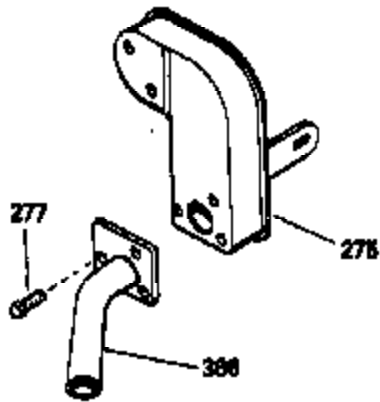

ILLUSTRATION SHOWS TYPICAL PARTS ONLY. ORDER BY PART NUMBER. PARTS NOT LISTED ARE SUPPLIED BY DEM.

**STANDARD POINT IGNITION**

**COUNTERBALANCE**

Ref #	Part Number	Qty	Description
16	32651		Lever, Governor
19A	35203		Spring, Extension
19	34043		Spring, Extension
64	30063		Screw, Torx T-30, 1/4-20 x 1/2"
70	35382A		Flange Ass'y. (Incl. 72, 75, 80 & 81)
72	31927		Plug, Pipe
103	650814		Screw, Torx T-15, 10-24 x 1"
186	33860		Link, Governor-to-throttle
202	33802		Spring, Compression
205	650777		Screw, 6-32 x 21/32"
209A	30312		Screw, 10-24 x 1/2"
210	27793		Clip, Conduit
211	28942		Screw, 10-32 x 3/8"
212	35550		Bushing, Governor Adjusting lever
216	35202A		R.P.M. Adj. Lever (Incl.19A,209A,212, 222,239)
222	30312		Screw, 10-32 x 1/2"
240	34909		Body, Air cleaner
243	650834		Screw, 10-32 x 1-17/32"
274	27930		* Exhaust Gasket (use as required)
277	650729		Screw, 5/16-18 x 3-3/16" (Use As Req. )
277	651002		Screw, 5/16-18 x 4-3/16" (Use As Req. )
277	30196		Screw, 5/16-18 x 3/4" (Use As Req. )
285	35287		Cup, Starter
287	29752		Nut & Whizlock, 1/4-28
319	650874		Screw, 10-32 x 15/32"
320	611098		Regulator, Rectifier (7 amp DC)
325A	29443		Clip, Fuel line
327	35392		Plug, Starter
361	30063		Screw, Torx T-30, 1/4-20 x 1/2"
395	33605		Electric Starter Motor (12 Volt) NOTE: Engine requires a ringgear flywheel (611091 minimum) and the cylinder must have drilled and tapped starter mounting bosses to add the electric starter. (Refer to Division 5, Section D, page 20 for breakdown or Fiche 10A, Grid G-11)
415	730130		Exh.Adapter Kit (Incl. 274 & 277)(As req.)

ILLUSTRATION SHOWS TYPICAL PARTS ONLY. ORDER BY PART NUMBER. PARTS NOT LISTED ARE SUPPLIED BY OEM.

**OPTIONAL SPARK  
ARRESTOR**

**VIEW 3 of 3  
MUFFLER (QUIET)  
(OPTIONAL)**

**DEBRIS SCREEN KIT  
(OPTIONAL)**