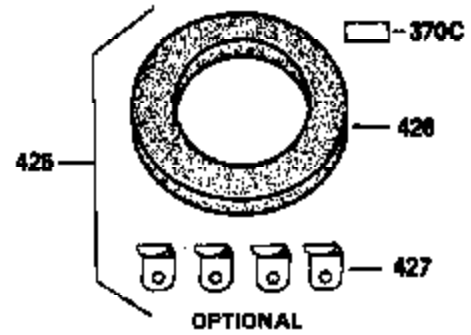

ILLUSTRATION SHOWS TYPICAL PARTS ONLY. ORDER BY PART NUMBER. PARTS NOT LISTED ARE SUPPLIED BY DEM.

**STANDARD POINT IGNITION**

**COUNTERBALANCE**

Ref #	Part Number	Qty	Description
16	32651		Lever, Governor
19A	35203		Spring, Extension
19	34043		Spring, Extension
64	30063		Screw, Torx T-30, 1/4-20 x 1/2"
70	35382A		Flange Ass'y. (Incl. 72, 75, 80 & 81)
72	31927		Plug, Pipe
103	650814		Screw, Torx T-15, 10-24 x 1"
186	33860		Link, Governor-to-throttle
202	33802		Spring, Compression
205	650777		Screw, 6-32 x 21/32"
209A	30312		Screw, 10-24 x 1/2"
210	27793		Clip, Conduit
211	28942		Screw, 10-32 x 3/8"
212	35550		Bushing, Governor Adjusting lever
216	35202A		R.P.M. Adj. Lever (Incl.19A,209A,212, 222,239)
222	30312		Screw, 10-32 x 1/2"
240	34909		Body, Air cleaner
243	650834		Screw, 10-32 x 1-17/32"
274	27930		* Exhaust Gasket (use as required)
277	650729		Screw, 5/16-18 x 3-3/16" (Use As Req. )
277	651002		Screw, 5/16-18 x 4-3/16" (Use As Req. )
277	30196		Screw, 5/16-18 x 3/4" (Use As Req. )
285	35287		Cup, Starter
287	29752		Nut & Whizlock, 1/4-28
319	650874		Screw, 10-32 x 15/32"
320	611098		Regulator, Rectifier (7 amp DC)
325A	29443		Clip, Fuel line
327	35392		Plug, Starter
361	30063		Screw, Torx T-30, 1/4-20 x 1/2"
395	33605		Electric Starter Motor (12 Volt) NOTE: Engine requires a ringgear flywheel (611091 minimum) and the cylinder must have drilled and tapped starter mounting bosses to add the electric starter. (Refer to Division 5, Section D, page 20 for breakdown or Fiche 10A, Grid G-11)
415	730130		Exh.Adapter Kit (Incl. 274 & 277)(As req.)

ILLUSTRATION SHOWS TYPICAL PARTS ONLY. ORDER BY PART NUMBER. PARTS NOT LISTED ARE SUPPLIED BY OEM.

**OPTIONAL SPARK  
ARRESTOR**

**VIEW 3 of 3  
MUFFLER (QUIET)  
(OPTIONAL)**

**DEBRIS SCREEN KIT  
(OPTIONAL)**