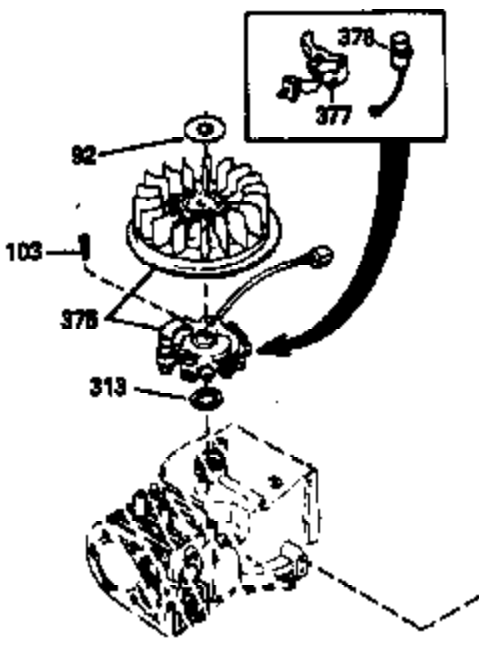

STANDARD POINT IGNITION