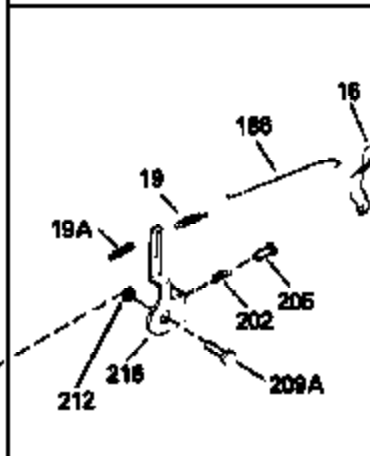

ILLUSTRATION SHOWS TYPICAL PARTS ONLY. ORDER BY PART NUMBER. PARTS NOT LISTED ARE SUPPLIED BY DEM.

Ref #	Part Number	Qty	Description
16	32651		Lever, Governor
19	34043		Spring, Extension
19A	35203		Spring, Extension
64	30063		Screw, Torx T-30, 1/4-20 x 1/2"
70	33580		Flange Ass'y. (Incl. 72, 75, 80 & 81)
72	31927		Plug, Pipe
92	650815		Washer, Belleville
103	650814		Screw, Torx T-15, 10-24 x 1"
186	33860		Link, Governor-to-throttle
202	33802		Spring, Compression
205	650777		Screw, 6-32 x 21/32"
210	27793		Clip, Conduit
211	28942		Screw, 10-32 x 3/8"
216	35202A		R.P.M. Adj. Lever (Incl.19A,209A,212, 222,239)
222	650807		Screw, 10-32 x 27/64"
240	34909		Body, Air cleaner
243	650834		Screw, 10-32 x 1-17/32"
274	27930		* Exhaust Gasket (use as required)
277	650729		Screw, 5/16-18 x 3-3/16" (Use As Req.)
277	651002		Screw, 5/16-18 x 4-3/16" (Use As Req.)
277	30196		Screw, 5/16-18 x 3/4" (Use As Req.)
285	32125		Cup, Starter
286A	35194		Screen, Starter
287	29752		Nut & Whizlock, 1/4-28
319	650874		Screw, 10-32 x 15/32"
320	611098		Regulator, Rectifier (7 amp DC)
325A	29443		Clip, Fuel line
361	30063		Screw, Torx T-30, 1/4-20 x 1/2"
390	590479		Rewind Starter NOTE: Replacement hardware may differ when servicing starter assy. or blower housing. Refer to Service Bulletin 508. (Refer to Division 5, Section C, page 30 for breakdown or Fiche 10A, Grid G-9))
395	33605		Electric Starter Motor (12 Volt) NOTE: Engine requires a ringgear flywheel (611091 minimum) and the cylinder must have drilled and tapped starter mounting bosses to add the electric starter. (Refer to Division 5, Section D, page 20 for breakdown or Fiche 10A, Grid G-11)
415	730130		Exh.Adapter Kit (Incl. 274 & 277)(As req.)