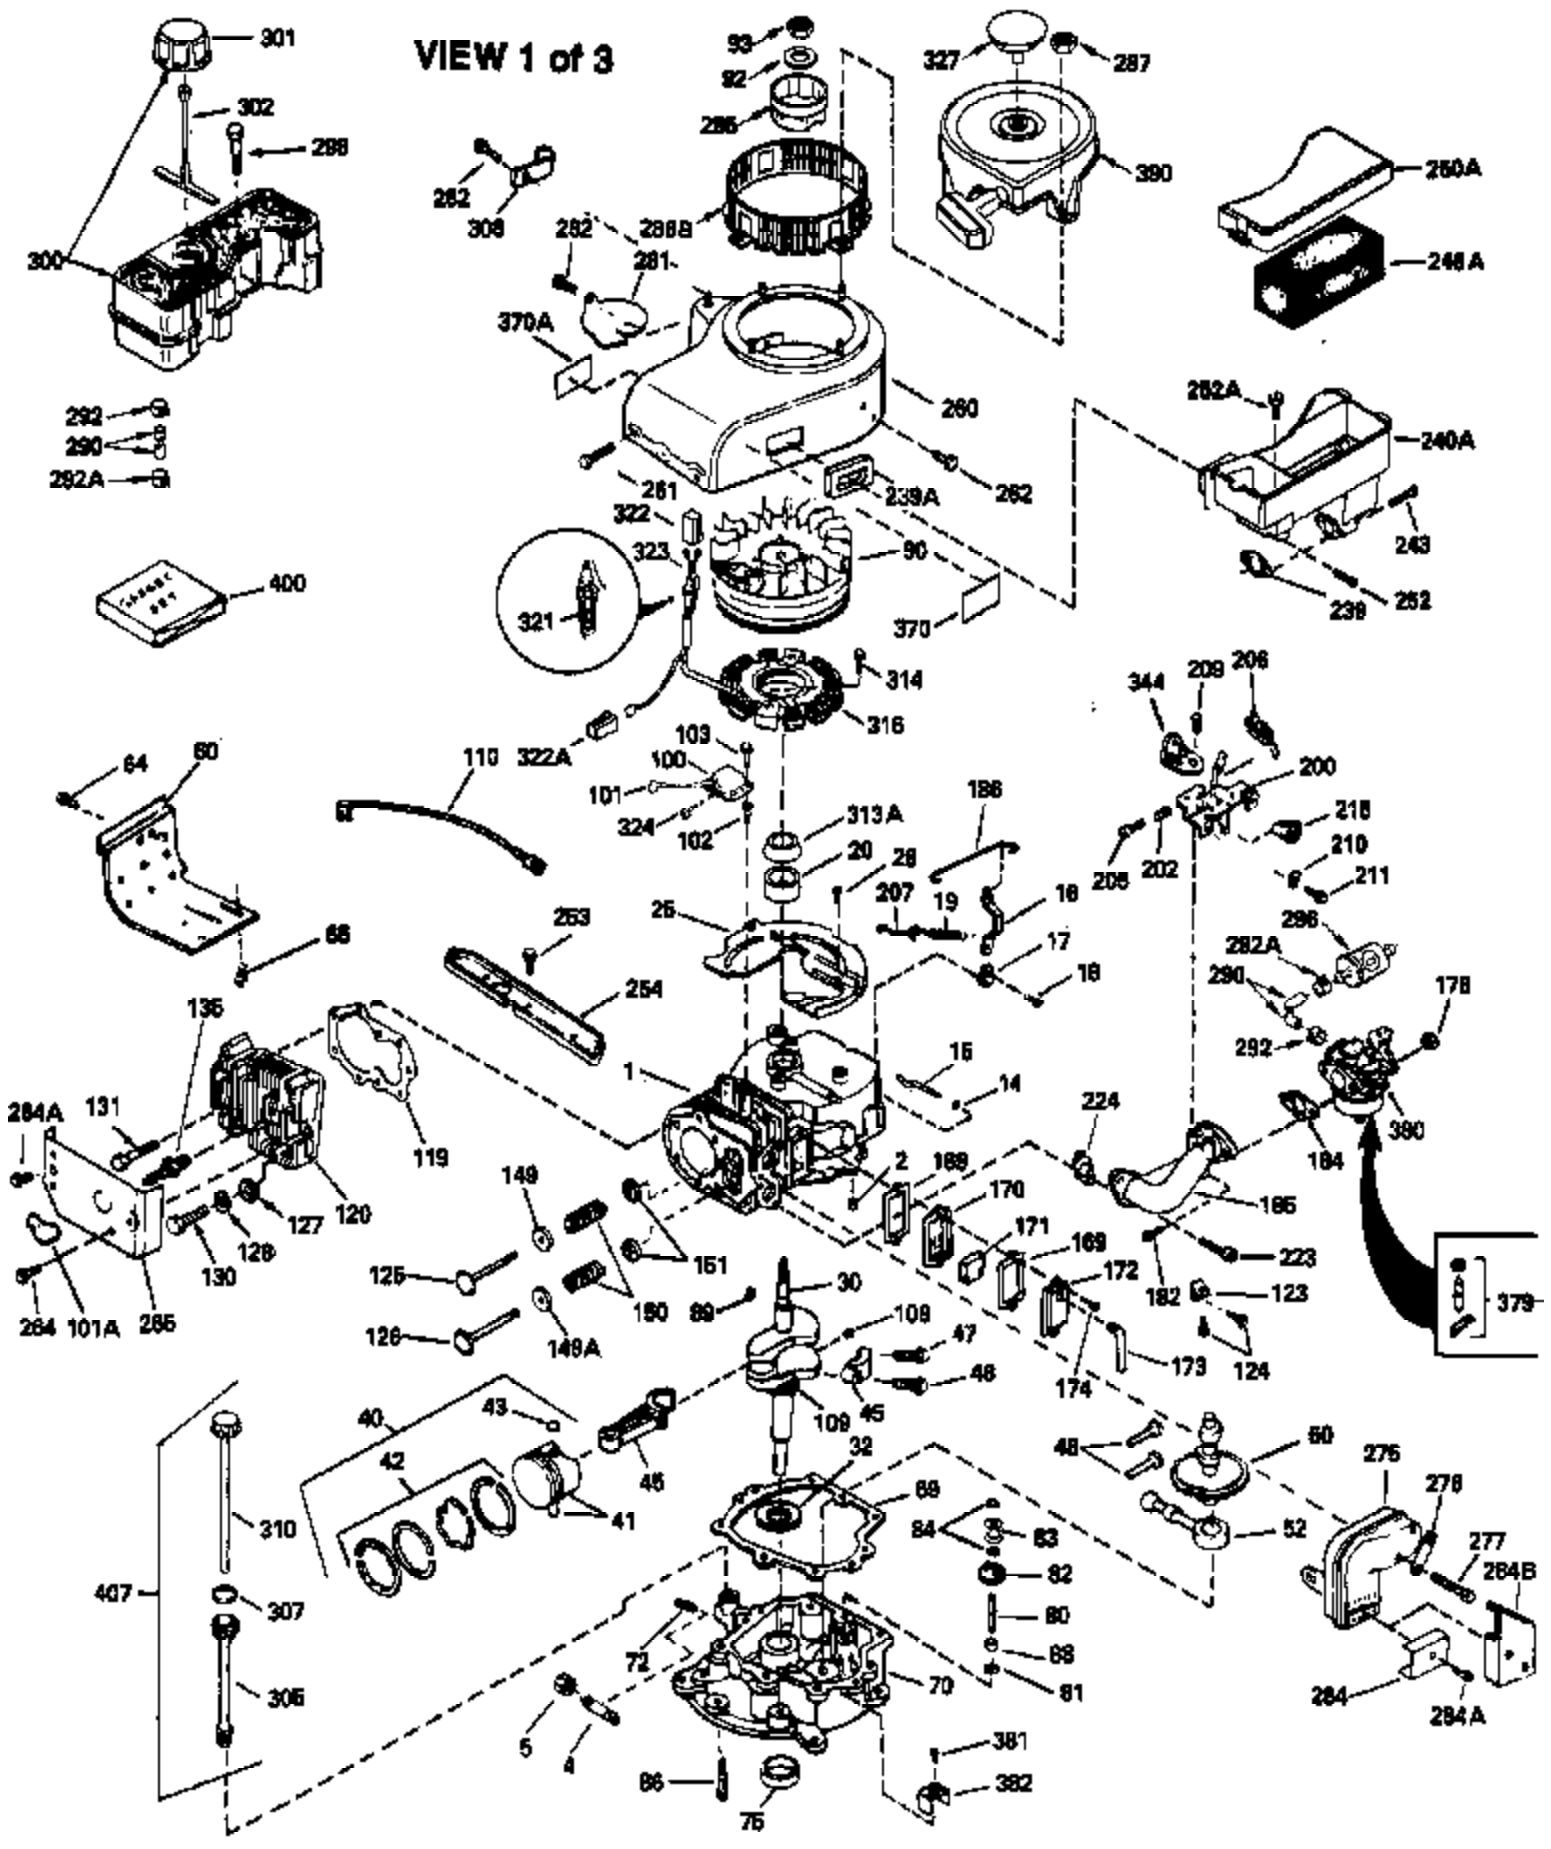

ILLUSTRATION SHOWS TYPICAL PARTS ONLY. ORDER BY PART NUMBER. PARTS NOT LISTED ARE SUPPLIED BY OEM.

VIEW 1 of 3

Ref #	Part Number	Qty	Description
1	34908A		Cylinder (Incl. 2 & 20) (3-5/16" Bore)
2	27652		Pin, Dowel
14	28277		Washer, Flat
15	35082		Rod, Governor
16	32651		Lever, Governor
17	31335		Clamp, Governor lever
18	650548		Screw, 8-32 x 5/16"
19	34043		Spring, Extension
20	32630		Seal, Oil
25	35256A		Baffle, Blower housing
26	650561		Screw, 1/4-20 x 5/8"
30	35200		Crankshaft (Incl. 108 & 109)
32	35653		Washer (1-3/8" I.D. 1-3/4" O.D. .015" thick)
40	34860A		Piston, Pin & Ring Set (Std.)(3-5/16" Bore)
40	34861A		Piston, Pin & Ring Set (.010" OS)
40	34862A		Piston, Pin & Ring Set (.020" OS)
41	34863		Piston & Pin Ass'y. (Std.)(Incl.43)(3 -5/16")
41	34864		Piston & Pin Ass'y. (.010" OS) (Incl. 43)
41	34865		Piston & Pin Ass'y. (.020" OS) (Incl. 43)
42	34866A		Ring Set (Std.) (3-5/16" Bore)
42	34867A		Ring Set (.010" OS)
42	34868A		Ring Set (.020" OS)
43	27888		Ring, Piston pin retaining
45	32591C		Rod Assy., Connecting (Incl. 47)
47	650662C		Bolt, Connecting rod (2 pieces)
48	34034		Lifter, Valve
50	34040		Camshaft (MCR)
52	31356		Pump Assy., Oil
60	33273A		Extension, Blower housing
64	30063		Screw, Torx T-30, 1/4-20 x 1/2"
65	650128		Screw, 10-24 x 1/2"
69	35262		* Gasket, Mounting flange
70	33580		Flange Ass'y. (Incl. 72, 75, 80 & 81)
72	31927		Plug, Pipe
75	31950		Seal, Oil
80	30668		Shaft, Mechanical governor
81	30590A		Washer, Flat
82	30591		Gear Assy., Governor (Incl. 81)
83	30588A		Spool, Governor
84	29193		Ring, Retaining
86	650833		Screw, 1/4-20 x 1-3/16"
88	31707A		Governor Spacer Assy. (Incl. 81)
89	32589		Key, Flywheel
90	611094		Flywheel (7 amp) (w/ring gear)
92	650815		Washer, Belleville
93	8116		Nut, Hex, 1/2-20
100	35135		Solid State Assy.
101	610118		Cover, Spark plug (Use as required)
102	650872		Stud, Solid State mounting
103	650814		Screw, Torx T-15, 10-24 x 1"
108	29783		Pin, Crankshaft
109	33245		Gear, Crankshaft
110	35182		Wire, Ground
119	34923A		* Gasket, Cylinder head
120	34030		Head, Cylinder
123	33261		Bracket, Intake pipe
124	650738		Screw, 1/4-20 x 5/8"
125	27878A		Exhaust Valve (Std.) (Incl. 151)