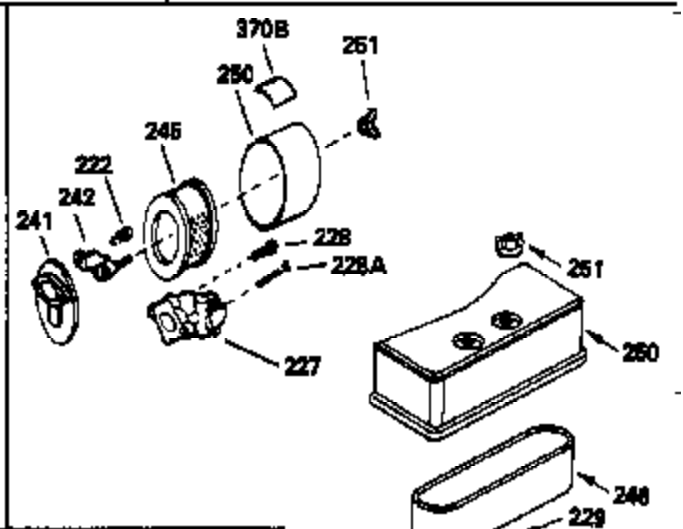

ILLUSTRATION SHOWS TYPICAL PARTS ONLY. ORDER BY PART NUMBER. PARTS NOT LISTED ARE SUPPLIED BY DEM.

Ref #	Part Number	Qty	Description
16	32651		Lever, Governor
19	34043		Spring, Extension
19A	35203		Spring, Extension
64	30063		Screw, Torx T-30, 1/4-20 x 1/2"
70	33580		Flange Ass'y. (Incl. 72, 75, 80 & 81)
72	31927		Plug, Pipe
92	650815		Washer, Belleville
103	650814		Screw, Torx T-15, 10-24 x 1"
186	33860		Link, Governor-to-throttle
202	33802		Spring, Compression
205	650777		Screw, 6-32 x 21/32"
210	27793		Clip, Conduit
211	28942		Screw, 10-32 x 3/8"
216	35202A		R.P.M. Adj. Lever (Incl.19A,209A,212, 222,239)
222	650807		Screw, 10-32 x 27/64"
240	34909		Body, Air cleaner
243	650834		Screw, 10-32 x 1-17/32"
274	27930		* Exhaust Gasket (use as required)
277	650729		Screw, 5/16-18 x 3-3/16" (Use As Req.)
277	651002		Screw, 5/16-18 x 4-3/16" (Use As Req.)
277	30196		Screw, 5/16-18 x 3/4" (Use As Req.)
285	32125		Cup, Starter
286A	35194		Screen, Starter
287	29752		Nut & Whizlock, 1/4-28
319	650874		Screw, 10-32 x 15/32"
320	611098		Regulator, Rectifier (7 amp DC)
325A	29443		Clip, Fuel line
361	30063		Screw, Torx T-30, 1/4-20 x 1/2"
390	590479		Rewind Starter NOTE: Replacement hardware may differ when servicing starter assy. or blower housing. Refer to Service Bulletin 508. (Refer to Division 5, Section C, page 30 for breakdown or Fiche 10A, Grid G-9))
395	33605		Electric Starter Motor (12 Volt) NOTE: Engine requires a ringgear flywheel (611091 minimum) and the cylinder must have drilled and tapped starter mounting bosses to add the electric starter. (Refer to Division 5, Section D, page 20 for breakdown or Fiche 10A, Grid G-11)
415	730130		Exh.Adapter Kit (Incl. 274 & 277)(As req.)