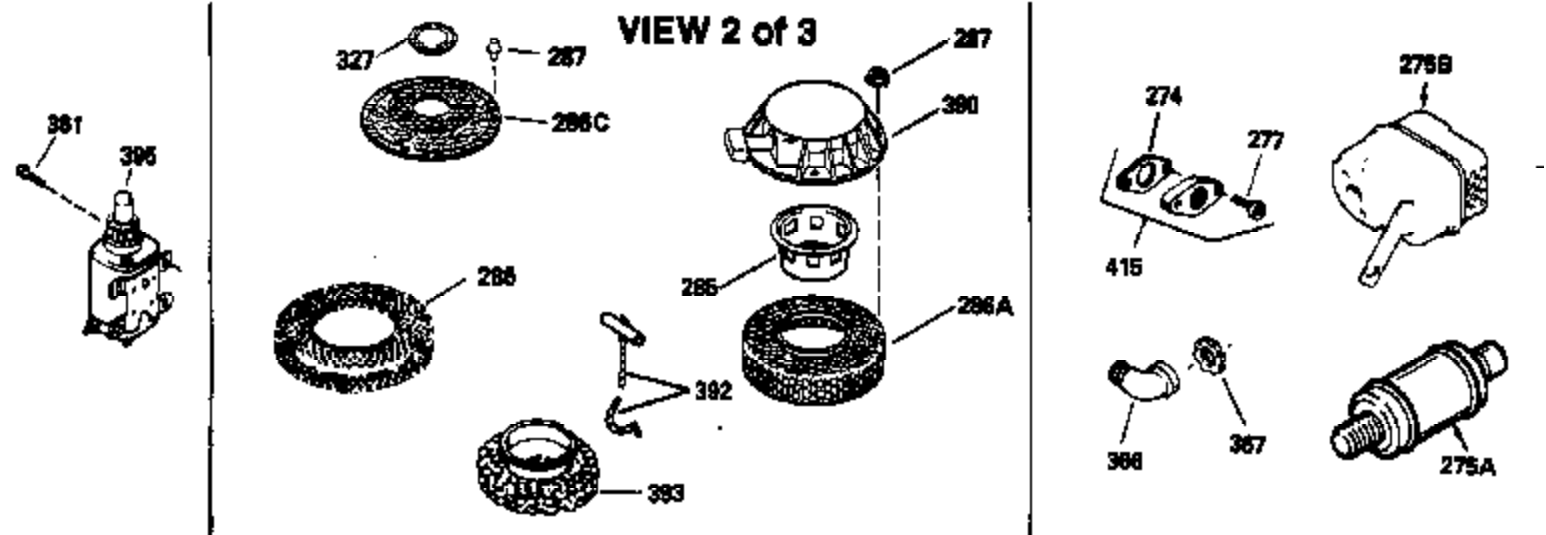

ILLUSTRATION SHOWS TYPICAL PARTS ONLY. ORDER BY PART NUMBER. PARTS NOT LISTED ARE SUPPLIED BY DEM.

Ref #	Part Number	Qty	Description
16	32651		Lever, Governor
19	34043		Spring, Extension
19A	35203		Spring, Extension
64	30063		Screw, Torx T-30, 1/4-20 x 1/2"
70	33580		Flange Ass'y. (Incl. 72, 75, 80 & 81)
72	31927		Plug, Pipe
92	650815		Washer, Belleville
103	650814		Screw, Torx T-15, 10-24 x 1"
186	33860		Link, Governor-to-throttle
202	33802		Spring, Compression
205	650777		Screw, 6-32 x 21/32"
210	27793		Clip, Conduit
211	28942		Screw, 10-32 x 3/8"
216	35202A		R.P.M. Adj. Lever (Incl.19A,209A,212, 222,239)
222	650807		Screw, 10-32 x 27/64"
240	34909		Body, Air cleaner
243	650834		Screw, 10-32 x 1-17/32"
274	27930		* Exhaust Gasket (use as required)
277	650729		Screw, 5/16-18 x 3-3/16" (Use As Req.)
277	651002		Screw, 5/16-18 x 4-3/16" (Use As Req.)
277	30196		Screw, 5/16-18 x 3/4" (Use As Req.)
285	32125		Cup, Starter
286A	35194		Screen, Starter
287	29752		Nut & Whizlock, 1/4-28
319	650874		Screw, 10-32 x 15/32"
320	611098		Regulator, Rectifier (7 amp DC)
325A	29443		Clip, Fuel line
361	30063		Screw, Torx T-30, 1/4-20 x 1/2"
390	590479		Rewind Starter NOTE: Replacement hardware may differ when servicing starter assy. or blower housing. Refer to Service Bulletin 508. (Refer to Division 5, Section C, page 30 for breakdown or Fiche 10A, Grid G-9))
395	33605		Electric Starter Motor (12 Volt) NOTE: Engine requires a ringgear flywheel (611091 minimum) and the cylinder must have drilled and tapped starter mounting bosses to add the electric starter. (Refer to Division 5, Section D, page 20 for breakdown or Fiche 10A, Grid G-11)
415	730130		Exh.Adapter Kit (Incl. 274 & 277)(As req.)