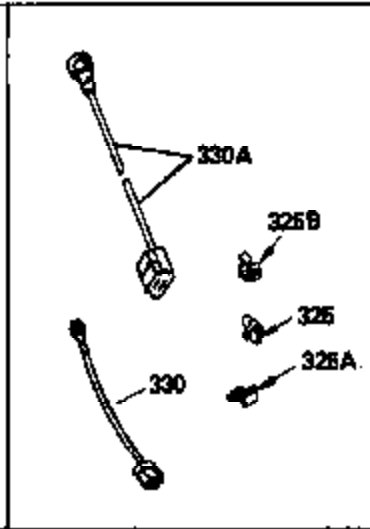

ILLUSTRATION SHOWS TYPICAL PARTS ONLY. ORDER BY PART NUMBER. PARTS NOT LISTED ARE SUPPLIED BY DEM.

Ref #	Part Number	Qty	Description
16	32651		Lever, Governor
19	34043		Spring, Extension
19A	35203		Spring, Extension
64	30063		Screw, Torx T-30, 1/4-20 x 1/2"
70	33580		Flange Ass'y. (Incl. 72, 75, 80 & 81)
72	31927		Plug, Pipe
92	650815		Washer, Belleville
103	650814		Screw, Torx T-15, 10-24 x 1"
186	33860		Link, Governor-to-throttle
202	33802		Spring, Compression
205	650777		Screw, 6-32 x 21/32"
210	27793		Clip, Conduit
211	28942		Screw, 10-32 x 3/8"
216	35202A		R.P.M. Adj. Lever (Incl.19A,209A,212, 222,239)
222	650807		Screw, 10-32 x 27/64"
240	34909		Body, Air cleaner
243	650834		Screw, 10-32 x 1-17/32"
274	27930		* Exhaust Gasket (use as required)
277	650729		Screw, 5/16-18 x 3-3/16" (Use As Req.)
277	651002		Screw, 5/16-18 x 4-3/16" (Use As Req.)
277	30196		Screw, 5/16-18 x 3/4" (Use As Req.)
285	32125		Cup, Starter
286A	35194		Screen, Starter
287	29752		Nut & Whizlock, 1/4-28
319	650874		Screw, 10-32 x 15/32"
320	611098		Regulator, Rectifier (7 amp DC)
325A	29443		Clip, Fuel line
361	30063		Screw, Torx T-30, 1/4-20 x 1/2"
390	590479		Rewind Starter NOTE: Replacement hardware may differ when servicing starter assy. or blower housing. Refer to Service Bulletin 508. (Refer to Division 5, Section C, page 30 for breakdown or Fiche 10A, Grid G-9))
395	33605		Electric Starter Motor (12 Volt) NOTE: Engine requires a ringgear flywheel (611091 minimum) and the cylinder must have drilled and tapped starter mounting bosses to add the electric starter. (Refer to Division 5, Section D, page 20 for breakdown or Fiche 10A, Grid G-11)
415	730130		Exh.Adapter Kit (Incl. 274 & 277)(As req.)