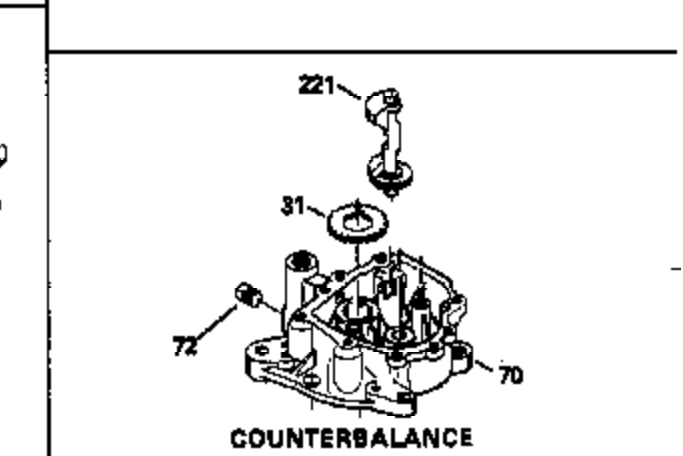

ILLUSTRATION SHOWS TYPICAL PARTS ONLY. ORDER BY PART NUMBER. PARTS NOT LISTED ARE SUPPLIED BY DEM.

Ref #	Part Number	Qty	Description
16	32651		Lever, Governor
19	34043		Spring, Extension
19A	35203		Spring, Extension
64	30063		Screw, Torx T-30, 1/4-20 x 1/2"
70	33580		Flange Ass'y. (Incl. 72, 75, 80 & 81)
72	31927		Plug, Pipe
92	650815		Washer, Belleville
103	650814		Screw, Torx T-15, 10-24 x 1"
186	33860		Link, Governor-to-throttle
202	33802		Spring, Compression
205	650777		Screw, 6-32 x 21/32"
210	27793		Clip, Conduit
211	28942		Screw, 10-32 x 3/8"
216	35202A		R.P.M. Adj. Lever (Incl.19A,209A,212, 222,239)
222	650807		Screw, 10-32 x 27/64"
240	34909		Body, Air cleaner
243	650834		Screw, 10-32 x 1-17/32"
274	27930		* Exhaust Gasket (use as required)
277	650729		Screw, 5/16-18 x 3-3/16" (Use As Req.)
277	651002		Screw, 5/16-18 x 4-3/16" (Use As Req.)
277	30196		Screw, 5/16-18 x 3/4" (Use As Req.)
285	32125		Cup, Starter
286A	35194		Screen, Starter
287	29752		Nut & Whizlock, 1/4-28
319	650874		Screw, 10-32 x 15/32"
320	611098		Regulator, Rectifier (7 amp DC)
325A	29443		Clip, Fuel line
361	30063		Screw, Torx T-30, 1/4-20 x 1/2"
390	590479		Rewind Starter NOTE: Replacement hardware may differ when servicing starter assy. or blower housing. Refer to Service Bulletin 508. (Refer to Division 5, Section C, page 30 for breakdown or Fiche 10A, Grid G-9))
395	33605		Electric Starter Motor (12 Volt) NOTE: Engine requires a ringgear flywheel (611091 minimum) and the cylinder must have drilled and tapped starter mounting bosses to add the electric starter. (Refer to Division 5, Section D, page 20 for breakdown or Fiche 10A, Grid G-11)
415	730130		Exh.Adapter Kit (Incl. 274 & 277)(As req.)