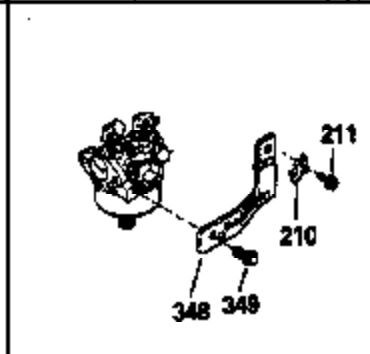

ILLUSTRATION SHOWS TYPICAL PARTS ONLY. ORDER BY PART NUMBER. PARTS NOT LISTED ARE SUPPLIED BY DEM.

Ref #	Part Number	Qty	Description
16	32651		Lever, Governor
19	34043		Spring, Extension
19A	35203		Spring, Extension
64	30063		Screw, Torx T-30, 1/4-20 x 1/2"
70	33580		Flange Ass'y. (Incl. 72, 75, 80 & 81)
72	31927		Plug, Pipe
92	650815		Washer, Belleville
103	650814		Screw, Torx T-15, 10-24 x 1"
186	33860		Link, Governor-to-throttle
202	33802		Spring, Compression
205	650777		Screw, 6-32 x 21/32"
210	27793		Clip, Conduit
211	28942		Screw, 10-32 x 3/8"
216	35202A		R.P.M. Adj. Lever (Incl.19A,209A,212, 222,239)
222	650807		Screw, 10-32 x 27/64"
240	34909		Body, Air cleaner
243	650834		Screw, 10-32 x 1-17/32"
274	27930		* Exhaust Gasket (use as required)
277	650729		Screw, 5/16-18 x 3-3/16" (Use As Req.)
277	651002		Screw, 5/16-18 x 4-3/16" (Use As Req.)
277	30196		Screw, 5/16-18 x 3/4" (Use As Req.)
285	32125		Cup, Starter
286A	35194		Screen, Starter
287	29752		Nut & Whizlock, 1/4-28
319	650874		Screw, 10-32 x 15/32"
320	611098		Regulator, Rectifier (7 amp DC)
325A	29443		Clip, Fuel line
361	30063		Screw, Torx T-30, 1/4-20 x 1/2"
390	590479		Rewind Starter NOTE: Replacement hardware may differ when servicing starter assy. or blower housing. Refer to Service Bulletin 508. (Refer to Division 5, Section C, page 30 for breakdown or Fiche 10A, Grid G-9))
395	33605		Electric Starter Motor (12 Volt) NOTE: Engine requires a ringgear flywheel (611091 minimum) and the cylinder must have drilled and tapped starter mounting bosses to add the electric starter. (Refer to Division 5, Section D, page 20 for breakdown or Fiche 10A, Grid G-11)
415	730130		Exh.Adapter Kit (Incl. 274 & 277)(As req.)