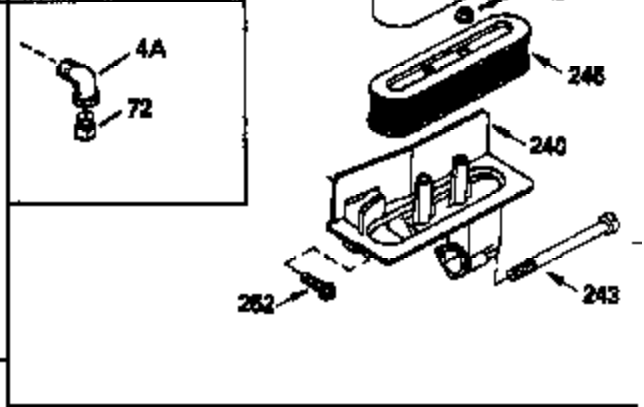

STANDARD POINT IGNITION