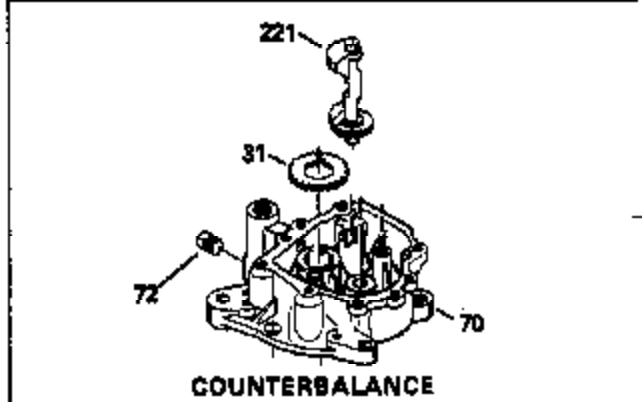

STANDARD POINT IGNITION