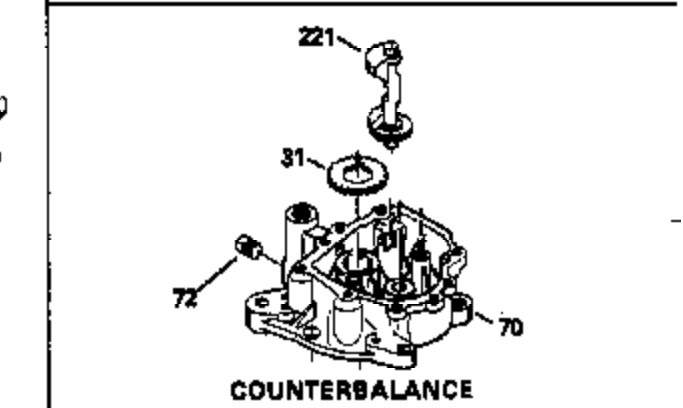

ILLUSTRATION SHOWS TYPICAL PARTS ONLY. ORDER BY PART NUMBER. PARTS NOT LISTED ARE SUPPLIED BY DEM.

Ref #	Part Number	Qty	Description
16	32651		Lever, Governor
19A	34043		Spring, Extension
19	34043		Spring, Extension
64	30063		Screw, Torx T-30, 1/4-20 x 1/2"
70	33580		Flange Ass'y. (Incl. 72, 75, 80 & 81)
72	31927		Plug, Pipe
92	650793		Washer, Flat
92	650815		Washer, Belleville
103	650516		Screw, 1/4-20 x 1-1/8"
186	33860		Link, Governor-to-throttle
202	31342		Spring, Compression
205	650549		Screw, 5-40 x 7/16"
210	27793		Clip, Conduit
211	28942		Screw, 10-32 x 3/8"
240	34909		Body, Air cleaner
243	650834		Screw, 10-32 x 1-17/32"
274	27930		* Exhaust Gasket (use as required)
277	650729		Screw, 5/16-18 x 3-3/16" (Use As Req.)
277	651002		Screw, 5/16-18 x 4-3/16" (Use As Req.)
277	30196		Screw, 5/16-18 x 3/4" (Use As Req.)
286	33816		Hub & Screen Assy., Starter
313	33876		Gasket, Stator
327	33817		Plug, Screen
330A	34393		Alternator Adapter Cord Assy.
361	30063		Screw, Torx T-30, 1/4-20 x 1/2"
375	610972		Magneto (w/ring gear) (12 volt, 3 amp) NOTE: The following complete magnetos are not available as an assembly. The magneto numbers are shown for reference purposes only. Order component parts individually, as shown in parts breakdown. (Refer to Division 5, Section B, page 36 for breakdown or
377	30547A		Contact Assy., Breaker
395	33605		Electric Starter Motor (12 Volt) NOTE: Engine requires a ringgear flywheel (611091 minimum) and the cylinder must have drilled and tapped starter mounting bosses to add the electric starter. (Refer to Division 5, Section D, page 20 for breakdown or Fiche 10A, Grid G-11)
415	730130		Exh.Adapter Kit (Incl. 274 & 277)(As req.)