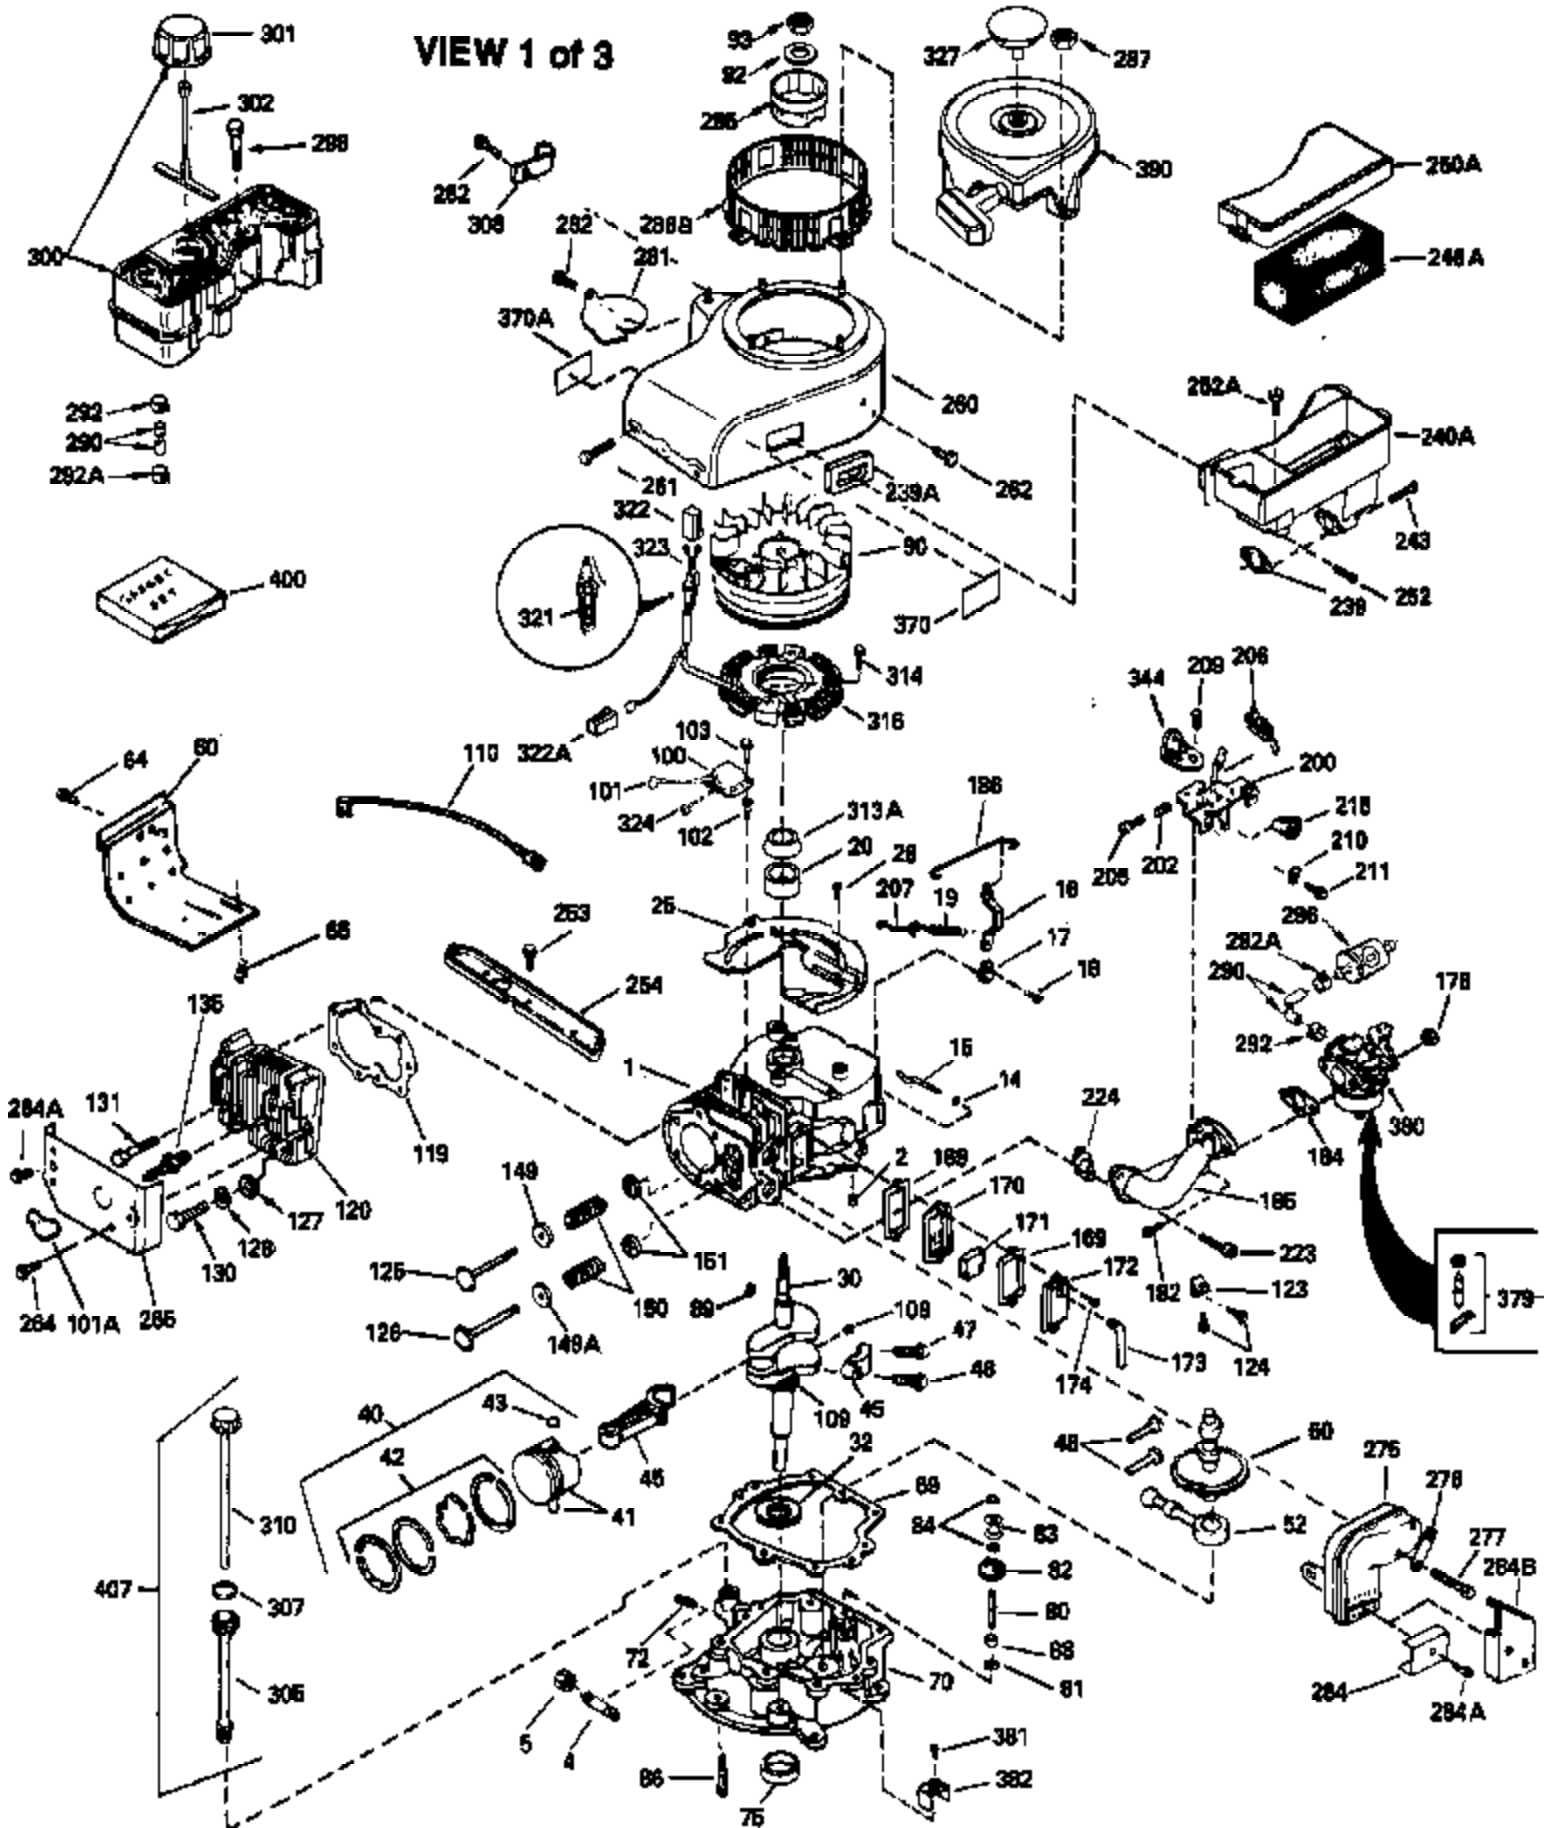

ILLUSTRATION SHOWS TYPICAL PARTS ONLY. ORDER BY PART NUMBER. PARTS NOT LISTED ARE SUPPLIED BY OEM.

VIEW 1 of 3

Ref #	Part Number	Qty	Description
1	34908A		Cylinder (Incl. 2 & 20) (3-5/16" Bore)
2	27652		Pin, Dowel
14	28277		Washer, Flat
15	35082		Rod, Governor
16	32651		Lever, Governor
17	31335		Clamp, Governor lever
18	650548		Screw, 8-32 x 5/16"
19	34043		Spring, Extension
20	32630		Seal, Oil
25	35256A		Baffle, Blower housing
26	650561		Screw, 1/4-20 x 5/8"
30	35158		Crankshaft (Incl. 108 & 109)
32	35653		Washer (1-3/8" I.D. 1-3/4" O.D. .015" thick)
40	34860A		Piston, Pin & Ring Set (Std.)(3-5/16" Bore)
40	34861A		Piston, Pin & Ring Set (.010" OS)
40	34862A		Piston, Pin & Ring Set (.020" OS)
41	34863		Piston & Pin Ass'y. (Std.)(Incl.43)(3 -5/16")
41	34864		Piston & Pin Ass'y. (.010" OS) (Incl. 43)
41	34865		Piston & Pin Ass'y. (.020" OS) (Incl. 43)
42	34866A		Ring Set (Std.) (3-5/16" Bore)
42	34867A		Ring Set (.010" OS)
42	34868A		Ring Set (.020" OS)
43	27888		Ring, Piston pin retaining
45	32591C		Rod Assy., Connecting (Incl. 47)
47	650662C		Bolt, Connecting rod (2 pieces)
48	34034		Lifter, Valve
50	34040		Camshaft (MCR)
52	31356		Pump Assy., Oil
60	33273A		Extension, Blower housing
64	30063		Screw, Torx T-30, 1/4-20 x 1/2"
65	650128		Screw, 10-24 x 1/2"
69	35262		* Gasket, Mounting flange
70	33580		Flange Ass'y. (Incl. 72, 75, 80 & 81)
72	31927		Plug, Pipe
75	31950		Seal, Oil
80	30668		Shaft, Mechanical governor
81	30590A		Washer, Flat
82	30591		Gear Assy., Governor (Incl. 81)
83	30588A		Spool, Governor
84	29193		Ring, Retaining
86	650833		Screw, 1/4-20 x 1-3/16"
88	31707A		Governor Spacer Assy. (Incl. 81)
89	32589		Key, Flywheel
92	650793		Washer, Flat
92	650815		Washer, Belleville
93	8116		Nut, Hex, 1/2-20
101	610118		Cover, Spark plug (Use as required)
103	650516		Screw, 1/4-20 x 1-1/8"
108	29783		Pin, Crankshaft
109	33245		Gear, Crankshaft
110	34231		Wire, Ground
119	34923A		* Gasket, Cylinder head
120	34030		Head, Cylinder
123	33261		Bracket, Intake pipe
124	650738		Screw, 1/4-20 x 5/8"
125	27878A		Exhaust Valve (Std.) (Incl. 151)
125	27880A		Exhaust Valve (1/32" OS) (Incl. 151)
126	34035		Intake Valve (Std.) (Incl. 151)