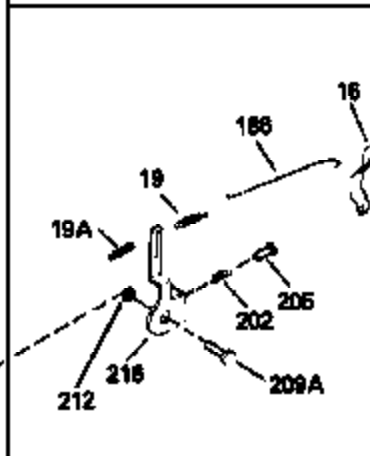

ILLUSTRATION SHOWS TYPICAL PARTS ONLY. ORDER BY PART NUMBER. PARTS NOT LISTED ARE SUPPLIED BY DEM.

Ref #	Part Number	Qty	Description
16	32651		Lever, Governor
19A	34043		Spring, Extension
19	34043		Spring, Extension
64	30063		Screw, Torx T-30, 1/4-20 x 1/2"
70	33580		Flange Ass'y. (Incl. 72, 75, 80 & 81)
72	31927		Plug, Pipe
92	650793		Washer, Flat
92	650815		Washer, Belleville
103	650516		Screw, 1/4-20 x 1-1/8"
186	33860		Link, Governor-to-throttle
202	31342		Spring, Compression
205	650549		Screw, 5-40 x 7/16"
210	27793		Clip, Conduit
211	28942		Screw, 10-32 x 3/8"
240	34909		Body, Air cleaner
243	650834		Screw, 10-32 x 1-17/32"
274	27930		* Exhaust Gasket (use as required)
277	650729		Screw, 5/16-18 x 3-3/16" (Use As Req.)
277	651002		Screw, 5/16-18 x 4-3/16" (Use As Req.)
277	30196		Screw, 5/16-18 x 3/4" (Use As Req.)
286	33816		Hub & Screen Assy., Starter
313	33876		Gasket, Stator
327	33817		Plug, Screen
330A	34393		Alternator Adapter Cord Assy.
361	30063		Screw, Torx T-30, 1/4-20 x 1/2"
375	610972		Magneto (w/ring gear) (12 volt, 3 amp) NOTE: The following complete magnetos are not available as an assembly. The magneto numbers are shown for reference purposes only. Order component parts individually, as shown in parts breakdown. (Refer to Division 5, Section B, page 36 for breakdown or
377	30547A		Contact Assy., Breaker
395	33605		Electric Starter Motor (12 Volt) NOTE: Engine requires a ringgear flywheel (611091 minimum) and the cylinder must have drilled and tapped starter mounting bosses to add the electric starter. (Refer to Division 5, Section D, page 20 for breakdown or Fiche 10A, Grid G-11)
415	730130		Exh.Adapter Kit (Incl. 274 & 277)(As req.)