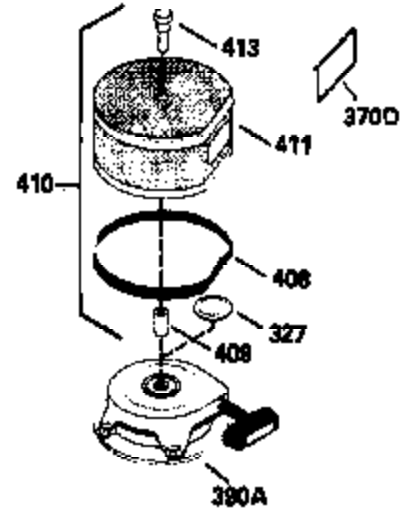

ILLUSTRATION SHOWS TYPICAL PARTS ONLY. ORDER BY PART NUMBER. PARTS NOT LISTED ARE SUPPLIED BY OEM.

**OPTIONAL SPARK
ARRESTOR**

**VIEW 3 of 3
MUFFLER (QUIET)
(OPTIONAL)**

**DEBRIS SCREEN KIT
(OPTIONAL)**

Ref #	Part Number	Qty	Description
275	34185A		Muffler
275C	35824		Muffler (Quiet) (Optional)
277	650729		Screw, 5/16-18 x 3-3/16" (Use As Req.)
277	651002		Screw, 5/16-18 x 4-3/16" (Use As Req.)
277	30196		Screw, 5/16-18 x 3/4" (Use As Req.)
327	33817		Plug, Screen
370C	34870		Decal, Instruction (Optional)
370D	34387		Decal, Instruction (Optional)
408	35570		Screen Seal (Optional)
409	35569		Spacer (Optional)
410	730573		Opt.Screen Kit(Incl.370D,408,409,411, 413)
411	35568		Debris Screen (Optional)
413	650907		Screw, 5/16-18 x 1-5/8" (Optional)
416	34479		Spark Arrestor Kit (Optional)
425	730572		Starter Muff Kit(Incl.370C,426,427)(O pt.)
426	34687		Starter Air Cleaner (Optional)
427	34869		Starter Air Cleaner Bracket (Optional)