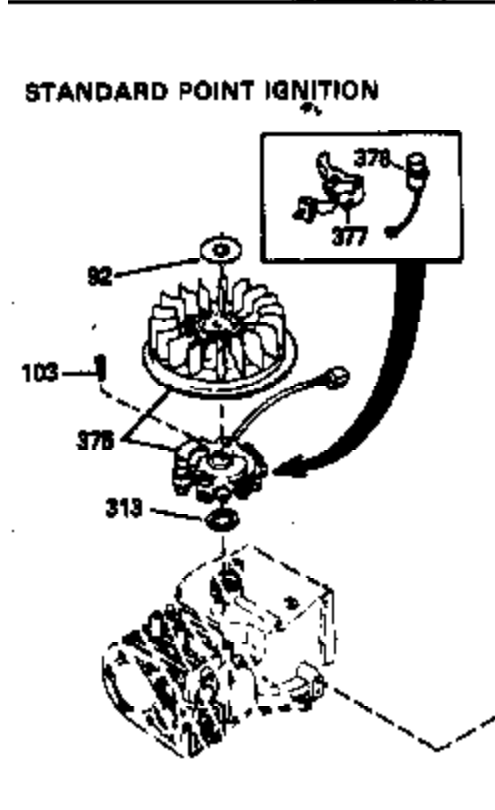

ILLUSTRATION SHOWS TYPICAL PARTS ONLY. ORDER BY PART NUMBER. PARTS NOT LISTED ARE SUPPLIED BY DEM.

Ref #	Part Number	Qty	Description
16	32651		Lever, Governor
19	34043		Spring, Extension
19A	35203		Spring, Extension
64	30063		Screw, Torx T-30, 1/4-20 x 1/2"
70	33580		Flange Ass'y. (Incl. 72, 75, 80 & 81)
72	31927		Plug, Pipe
92	650793		Washer, Flat
92	650815		Washer, Belleville
103	650516		Screw, 1/4-20 x 1-1/8"
186	33860		Link, Governor-to-throttle
202	33802		Spring, Compression
205	650777		Screw, 6-32 x 21/32"
210	27793		Clip, Conduit
211	28942		Screw, 10-32 x 3/8"
216	35202A		R.P.M. Adj. Lever (Incl.19A,209A,212, 222,239)
222	650807		Screw, 10-32 x 27/64"
240	34909		Body, Air cleaner
243	650834		Screw, 10-32 x 1-17/32"
274	27930		* Exhaust Gasket (use as required)
277	650729		Screw, 5/16-18 x 3-3/16" (Use As Req.)
277	651002		Screw, 5/16-18 x 4-3/16" (Use As Req.)
277	30196		Screw, 5/16-18 x 3/4" (Use As Req.)
286	33816		Hub & Screen Assy., Starter
313	33876		Gasket, Stator
319	650874		Screw, 10-32 x 15/32"
320	610938		Regulator, Rectifier (7 amp)
327	33817		Plug, Screen
341A	32765		Clamp, Blower housing extension
375	610979		Magneto (w/ring gear) (12 volt, 7 amp) NOTE: The following complete magnetos are not available as an assembly. The magneto numbers are shown for reference purposes only. Order component parts individually, as shown in parts breakdown. (Refer to Division 5 Section B, page36 for breakdown or Fi
377	30547A		Contact Assy., Breaker
415	730130		Exh.Adapter Kit (Incl. 274 & 277)(As req.)