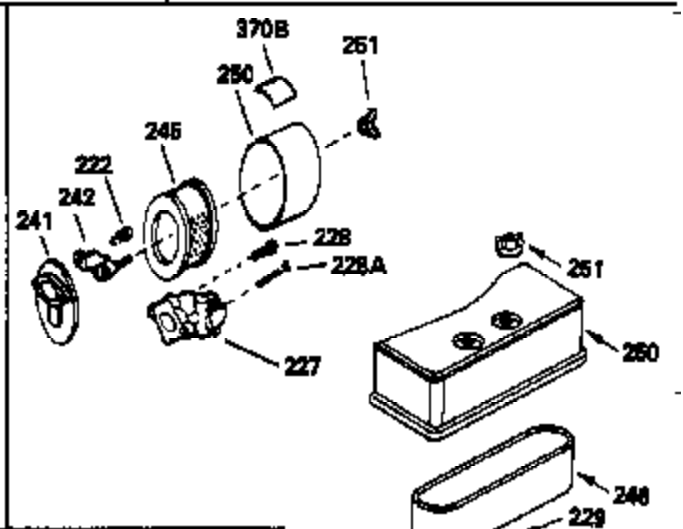

ILLUSTRATION SHOWS TYPICAL PARTS ONLY. ORDER BY PART NUMBER. PARTS NOT LISTED ARE SUPPLIED BY DEM.

Ref #	Part Number	Qty	Description
16	32651		Lever, Governor
19	34043		Spring, Extension
19A	35203		Spring, Extension
64	30063		Screw, Torx T-30, 1/4-20 x 1/2"
70	33580		Flange Ass'y. (Incl. 72, 75, 80 & 81)
72	31927		Plug, Pipe
92	650793		Washer, Flat
92	650815		Washer, Belleville
103	650516		Screw, 1/4-20 x 1-1/8"
186	33860		Link, Governor-to-throttle
202	33802		Spring, Compression
205	650777		Screw, 6-32 x 21/32"
210	27793		Clip, Conduit
211	28942		Screw, 10-32 x 3/8"
216	35202A		R.P.M. Adj. Lever (Incl.19A,209A,212, 222,239)
222	650807		Screw, 10-32 x 27/64"
240	34909		Body, Air cleaner
243	650834		Screw, 10-32 x 1-17/32"
274	27930		* Exhaust Gasket (use as required)
277	650729		Screw, 5/16-18 x 3-3/16" (Use As Req.)
277	651002		Screw, 5/16-18 x 4-3/16" (Use As Req.)
277	30196		Screw, 5/16-18 x 3/4" (Use As Req.)
286	33816		Hub & Screen Assy., Starter
313	33876		Gasket, Stator
319	650874		Screw, 10-32 x 15/32"
320	610938		Regulator, Rectifier (7 amp)
327	33817		Plug, Screen
341A	32765		Clamp, Blower housing extension
375	610979		Magneto (w/ring gear) (12 volt, 7 amp) NOTE: The following complete magnetos are not available as an assembly. The magneto numbers are shown for reference purposes only. Order component parts individually, as shown in parts breakdown. (Refer to Division 5 Section B, page36 for breakdown or Fi
377	30547A		Contact Assy., Breaker
415	730130		Exh.Adapter Kit (Incl. 274 & 277)(As req.)