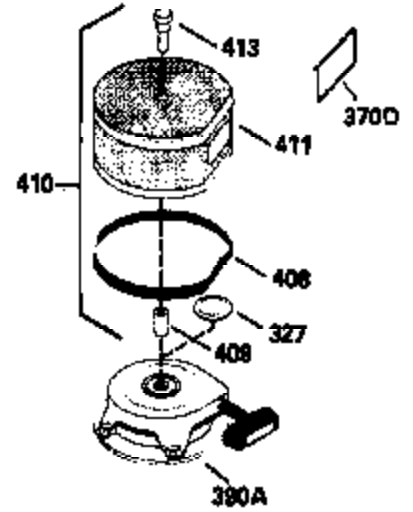

**VIEW 3 of 3
MUFFLER (QUIET)
(OPTIONAL)**

**DEBRIS SCREEN KIT
(OPTIONAL)**