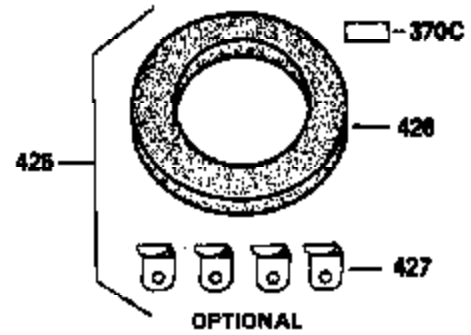

ILLUSTRATION SHOWS TYPICAL PARTS ONLY. ORDER BY PART NUMBER. PARTS NOT LISTED ARE SUPPLIED BY DEM.

Ref #	Part Number	Qty	Description
16	32651		Lever, Governor
19	34043		Spring, Extension
19A	35203		Spring, Extension
64	30063		Screw, Torx T-30, 1/4-20 x 1/2"
70	33580		Flange Ass'y. (Incl. 72, 75, 80 & 81)
72	31927		Plug, Pipe
92	650793		Washer, Flat
92	650815		Washer, Belleville
103	650516		Screw, 1/4-20 x 1-1/8"
186	33860		Link, Governor-to-throttle
202	33802		Spring, Compression
205	650777		Screw, 6-32 x 21/32"
210	27793		Clip, Conduit
211	28942		Screw, 10-32 x 3/8"
216	35202A		R.P.M. Adj. Lever (Incl.19A,209A,212, 222,239)
222	650807		Screw, 10-32 x 27/64"
240	34909		Body, Air cleaner
243	650834		Screw, 10-32 x 1-17/32"
274	27930		* Exhaust Gasket (use as required)
277	650729		Screw, 5/16-18 x 3-3/16" (Use As Req. )
277	651002		Screw, 5/16-18 x 4-3/16" (Use As Req. )
277	30196		Screw, 5/16-18 x 3/4" (Use As Req. )
286	33816		Hub & Screen Assy., Starter
313	33876		Gasket, Stator
319	650874		Screw, 10-32 x 15/32"
320	610938		Regulator, Rectifier (7 amp)
327	33817		Plug, Screen
341A	32765		Clamp, Blower housing extension
375	610979		Magneto (w/ring gear) (12 volt, 7 amp ) NOTE: The following complete magnetos are not available as an assembly. The magneto numbers are shown for reference purposes only. Order component parts individually, as shown in parts breakdown. (Refer to Division 5 Section B, page36 for breakdown or Fi
377	30547A		Contact Assy., Breaker
415	730130		Exh.Adapter Kit (Incl. 274 & 277)(As req.)

ILLUSTRATION SHOWS TYPICAL PARTS ONLY. ORDER BY PART NUMBER. PARTS NOT LISTED ARE SUPPLIED BY OEM.

**OPTIONAL SPARK  
ARRESTOR**

**VIEW 3 of 3  
MUFFLER (QUIET)  
(OPTIONAL)**

**DEBRIS SCREEN KIT  
(OPTIONAL)**