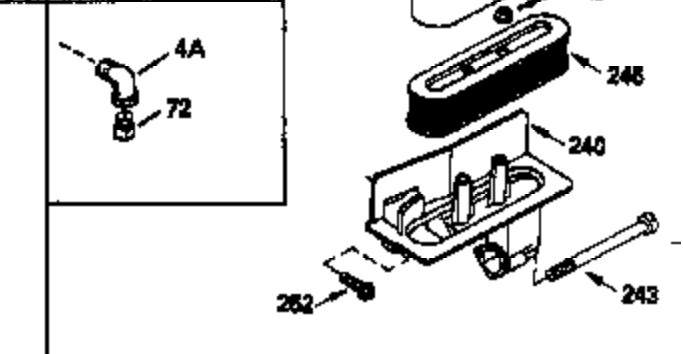

ILLUSTRATION SHOWS TYPICAL PARTS ONLY. ORDER BY PART NUMBER. PARTS NOT LISTED ARE SUPPLIED BY DEM.

Ref #	Part Number	Qty	Description
16	32651		Lever, Governor
19	34043		Spring, Extension
19A	35203		Spring, Extension
64	30063		Screw, Torx T-30, 1/4-20 x 1/2"
70	33580		Flange Ass'y. (Incl. 72, 75, 80 & 81)
72	31927		Plug, Pipe
92	650793		Washer, Flat
92	650815		Washer, Belleville
103	650516		Screw, 1/4-20 x 1-1/8"
186	33860		Link, Governor-to-throttle
202	33802		Spring, Compression
205	650777		Screw, 6-32 x 21/32"
210	27793		Clip, Conduit
211	28942		Screw, 10-32 x 3/8"
216	35202A		R.P.M. Adj. Lever (Incl.19A,209A,212, 222,239)
222	650807		Screw, 10-32 x 27/64"
240	34909		Body, Air cleaner
243	650834		Screw, 10-32 x 1-17/32"
274	27930		* Exhaust Gasket (use as required)
277	650729		Screw, 5/16-18 x 3-3/16" (Use As Req.)
277	651002		Screw, 5/16-18 x 4-3/16" (Use As Req.)
277	30196		Screw, 5/16-18 x 3/4" (Use As Req.)
286	33816		Hub & Screen Assy., Starter
313	33876		Gasket, Stator
319	650874		Screw, 10-32 x 15/32"
320	610938		Regulator, Rectifier (7 amp)
327	33817		Plug, Screen
341A	32765		Clamp, Blower housing extension
375	610979		Magneto (w/ring gear) (12 volt, 7 amp) NOTE: The following complete magnetos are not available as an assembly. The magneto numbers are shown for reference purposes only. Order component parts individually, as shown in parts breakdown. (Refer to Division 5 Section B, page36 for breakdown or Fi
377	30547A		Contact Assy., Breaker
415	730130		Exh.Adapter Kit (Incl. 274 & 277)(As req.)