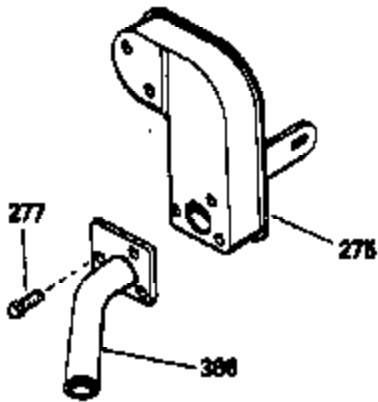

ILLUSTRATION SHOWS TYPICAL PARTS ONLY. ORDER BY PART NUMBER. PARTS NOT LISTED ARE SUPPLIED BY DEM.

Ref #	Part Number	Qty	Description
16	32651		Lever, Governor
19	34043		Spring, Extension
19A	35203		Spring, Extension
64	30063		Screw, Torx T-30, 1/4-20 x 1/2"
70	33580		Flange Ass'y. (Incl. 72, 75, 80 & 81)
72	31927		Plug, Pipe
92	650793		Washer, Flat
92	650815		Washer, Belleville
103	650516		Screw, 1/4-20 x 1-1/8"
186	33860		Link, Governor-to-throttle
202	33802		Spring, Compression
205	650777		Screw, 6-32 x 21/32"
210	27793		Clip, Conduit
211	28942		Screw, 10-32 x 3/8"
216	35202A		R.P.M. Adj. Lever (Incl.19A,209A,212, 222,239)
222	650807		Screw, 10-32 x 27/64"
240	34909		Body, Air cleaner
243	650834		Screw, 10-32 x 1-17/32"
274	27930		* Exhaust Gasket (use as required)
277	650729		Screw, 5/16-18 x 3-3/16" (Use As Req. )
277	651002		Screw, 5/16-18 x 4-3/16" (Use As Req. )
277	30196		Screw, 5/16-18 x 3/4" (Use As Req. )
286	33816		Hub & Screen Assy., Starter
313	33876		Gasket, Stator
319	650874		Screw, 10-32 x 15/32"
320	610938		Regulator, Rectifier (7 amp)
327	33817		Plug, Screen
341A	32765		Clamp, Blower housing extension
375	610979		Magneto (w/ring gear) (12 volt, 7 amp ) NOTE: The following complete magnetos are not available as an assembly. The magneto numbers are shown for reference purposes only. Order component parts individually, as shown in parts breakdown. (Refer to Division 5 Section B, page36 for breakdown or Fi
377	30547A		Contact Assy., Breaker
415	730130		Exh.Adapter Kit (Incl. 274 & 277)(As req.)

ILLUSTRATION SHOWS TYPICAL PARTS ONLY. ORDER BY PART NUMBER. PARTS NOT LISTED ARE SUPPLIED BY OEM.

**OPTIONAL SPARK  
ARRESTOR**

**VIEW 3 of 3  
MUFFLER (QUIET)  
(OPTIONAL)**

**DEBRIS SCREEN KIT  
(OPTIONAL)**