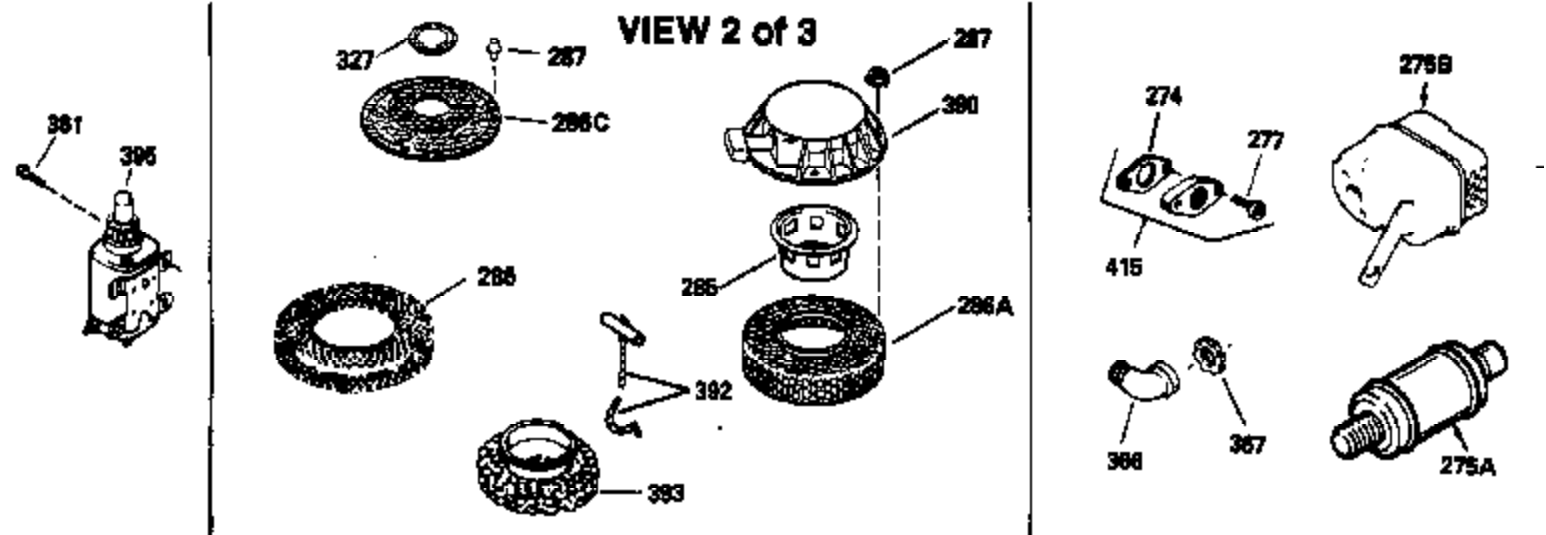

ILLUSTRATION SHOWS TYPICAL PARTS ONLY. ORDER BY PART NUMBER. PARTS NOT LISTED ARE SUPPLIED BY DEM.

Ref #	Part Number	Qty	Description
16	32651		Lever, Governor
19	34043		Spring, Extension
19A	35203		Spring, Extension
64	30063		Screw, Torx T-30, 1/4-20 x 1/2"
70	33580		Flange Ass'y. (Incl. 72, 75, 80 & 81)
72	31927		Plug, Pipe
92	650793		Washer, Flat
92	650815		Washer, Belleville
103	650516		Screw, 1/4-20 x 1-1/8"
186	33860		Link, Governor-to-throttle
202	33802		Spring, Compression
205	650777		Screw, 6-32 x 21/32"
210	27793		Clip, Conduit
211	28942		Screw, 10-32 x 3/8"
216	35202A		R.P.M. Adj. Lever (Incl.19A,209A,212, 222,239)
222	650807		Screw, 10-32 x 27/64"
240	34909		Body, Air cleaner
243	650834		Screw, 10-32 x 1-17/32"
274	27930		* Exhaust Gasket (use as required)
277	650729		Screw, 5/16-18 x 3-3/16" (Use As Req.)
277	651002		Screw, 5/16-18 x 4-3/16" (Use As Req.)
277	30196		Screw, 5/16-18 x 3/4" (Use As Req.)
286	33816		Hub & Screen Assy., Starter
313	33876		Gasket, Stator
319	650874		Screw, 10-32 x 15/32"
320	610938		Regulator, Rectifier (7 amp)
327	33817		Plug, Screen
341A	32765		Clamp, Blower housing extension
375	610979		Magneto (w/ring gear) (12 volt, 7 amp) NOTE: The following complete magnetos are not available as an assembly. The magneto numbers are shown for reference purposes only. Order component parts individually, as shown in parts breakdown. (Refer to Division 5 Section B, page36 for breakdown or Fi
377	30547A		Contact Assy., Breaker
415	730130		Exh.Adapter Kit (Incl. 274 & 277)(As req.)