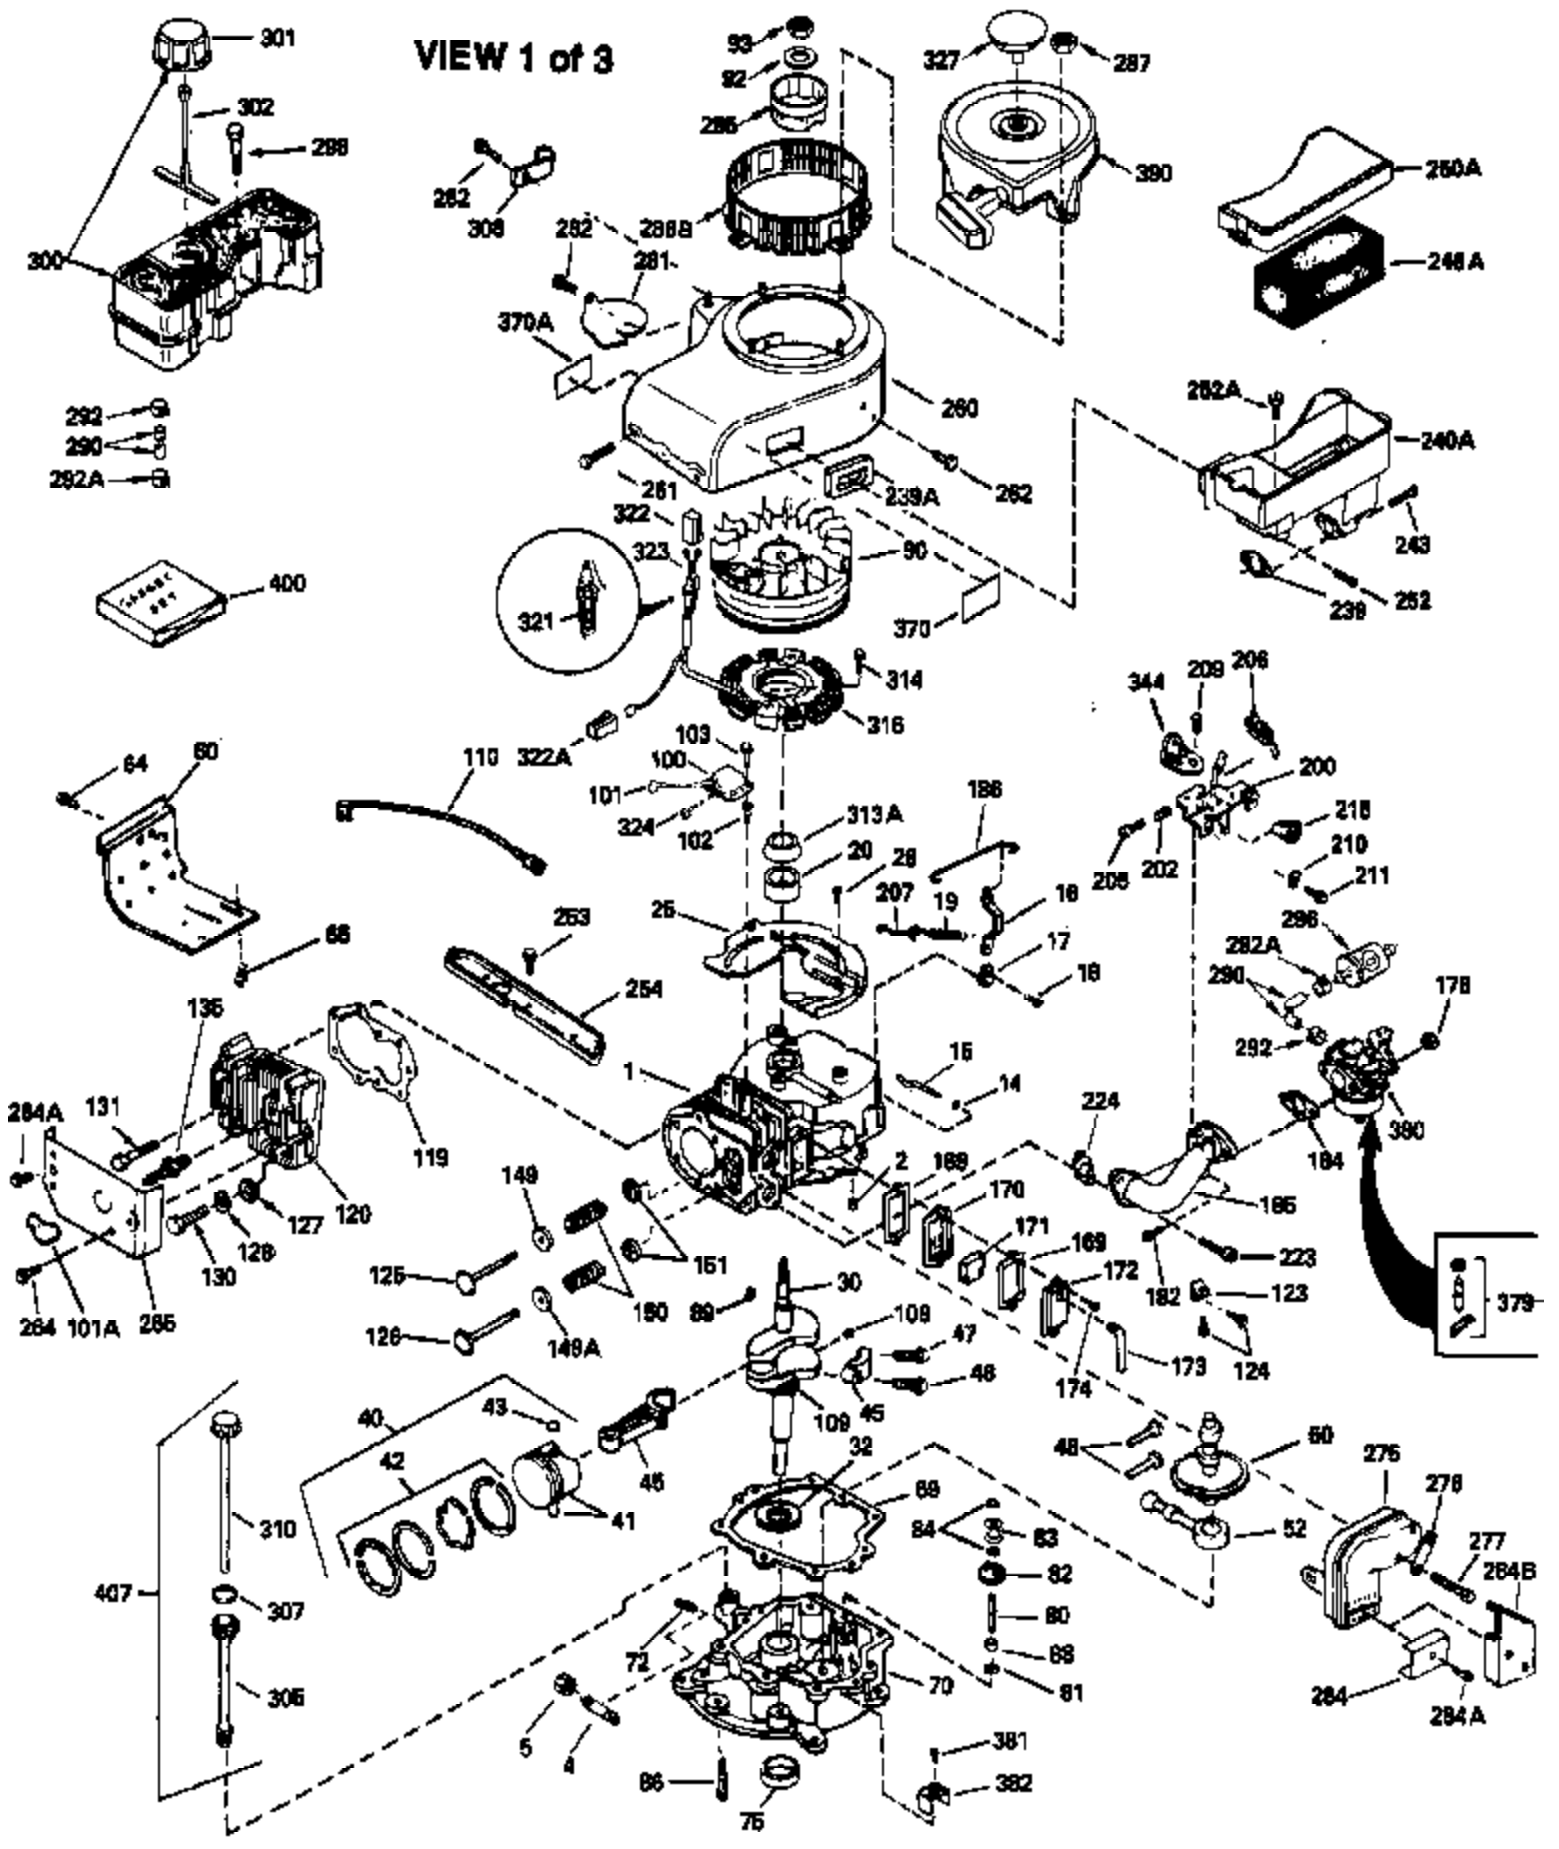

ILLUSTRATION SHOWS TYPICAL PARTS ONLY. ORDER BY PART NUMBER. PARTS NOT LISTED ARE SUPPLIED BY OEM.

VIEW 1 of 3

Ref #	Part Number	Qty	Description
1	34908A		Cylinder (Incl. 2 & 20) (3-5/16" Bore)
2	27652		Pin, Dowel
14	28277		Washer, Flat
15	35082		Rod, Governor
16	32651		Lever, Governor
17	31335		Clamp, Governor lever
18	650548		Screw, 8-32 x 5/16"
19	34043		Spring, Extension
20	32630		Seal, Oil
25	35256A		Baffle, Blower housing
26	650561		Screw, 1/4-20 x 5/8"
30	34471A		Crankshaft (Incl. 108 & 109)
32	35653		Washer (1-3/8" I.D. 1-3/4" O.D. .015" thick)
40	34860A		Piston, Pin & Ring Set (Std.)(3-5/16" Bore)
40	34861A		Piston, Pin & Ring Set (.010" OS)
40	34862A		Piston, Pin & Ring Set (.020" OS)
41	34863		Piston & Pin Ass'y. (Std.)(Incl.43)(3 -5/16")
41	34864		Piston & Pin Ass'y. (.010" OS) (Incl. 43)
41	34865		Piston & Pin Ass'y. (.020" OS) (Incl. 43)
42	34866A		Ring Set (Std.) (3-5/16" Bore)
42	34867A		Ring Set (.010" OS)
42	34868A		Ring Set (.020" OS)
43	27888		Ring, Piston pin retaining
45	32591C		Rod Assy., Connecting (Incl. 47)
47	650662C		Bolt, Connecting rod (2 pieces)
48	34034		Lifter, Valve
50	34040		Camshaft (MCR)
52	31356		Pump Assy., Oil
60	33273A		Extension, Blower housing
64	30063		Screw, Torx T-30, 1/4-20 x 1/2"
65	650128		Screw, 10-24 x 1/2"
69	35262		* Gasket, Mounting flange
70	33580		Flange Ass'y. (Incl. 72, 75, 80 & 81)
72	31927		Plug, Pipe
75	31950		Seal, Oil
80	30668		Shaft, Mechanical governor
81	30590A		Washer, Flat
82	30591		Gear Assy., Governor (Incl. 81)
83	30588A		Spool, Governor
84	29193		Ring, Retaining
86	650833		Screw, 1/4-20 x 1-3/16"
88	31707A		Governor Spacer Assy. (Incl. 81)
89	32589		Key, Flywheel
92	650793		Washer, Flat
92	650815		Washer, Belleville
93	8116		Nut, Hex, 1/2-20
101	610118		Cover, Spark plug (Use as required)
103	650516		Screw, 1/4-20 x 1-1/8"
108	29783		Pin, Crankshaft
109	33245		Gear, Crankshaft
119	34923A		* Gasket, Cylinder head
120	34030		Head, Cylinder
123	33261		Bracket, Intake pipe
124	650738		Screw, 1/4-20 x 5/8"
125	27878A		Exhaust Valve (Std.) (Incl. 151)
125	27880A		Exhaust Valve (1/32" OS) (Incl. 151)
126	34035		Intake Valve (Std.) (Incl. 151)
126	34036		Intake Valve (1/32" OS) (Incl. 151)