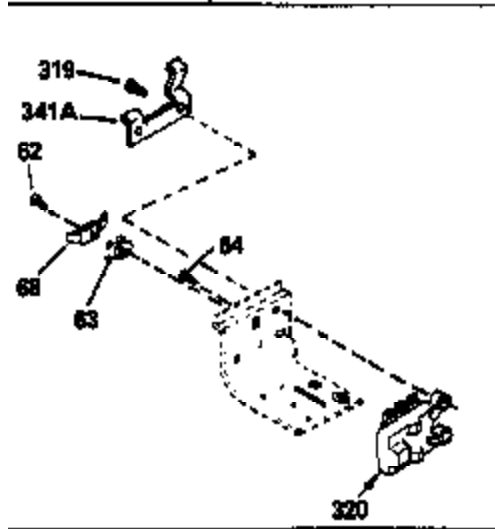

ILLUSTRATION SHOWS TYPICAL PARTS ONLY. ORDER BY PART NUMBER. PARTS NOT LISTED ARE SUPPLIED BY DEM.

Ref #	Part Number	Qty	Description
16	32651		Lever, Governor
19	34043		Spring, Extension
19A	35203		Spring, Extension
64	30063		Screw, Torx T-30, 1/4-20 x 1/2"
70	33580		Flange Ass'y. (Incl. 72, 75, 80 & 81)
72	31927		Plug, Pipe
92	650793		Washer, Flat
92	650815		Washer, Belleville
103	650516		Screw, 1/4-20 x 1-1/8"
186	33860		Link, Governor-to-throttle
202	33802		Spring, Compression
205	650777		Screw, 6-32 x 21/32"
210	27793		Clip, Conduit
211	28942		Screw, 10-32 x 3/8"
216	35202A		R.P.M. Adj. Lever (Incl.19A,209A,212, 222,239)
222	650807		Screw, 10-32 x 27/64"
240	34909		Body, Air cleaner
243	650834		Screw, 10-32 x 1-17/32"
274	27930		* Exhaust Gasket (use as required)
277	650729		Screw, 5/16-18 x 3-3/16" (Use As Req.)
277	651002		Screw, 5/16-18 x 4-3/16" (Use As Req.)
277	30196		Screw, 5/16-18 x 3/4" (Use As Req.)
286	33816		Hub & Screen Assy., Starter
313	33876		Gasket, Stator
319	650874		Screw, 10-32 x 15/32"
320	610938		Regulator, Rectifier (7 amp)
327	33817		Plug, Screen
341A	32765		Clamp, Blower housing extension
375	610979		Magneto (w/ring gear) (12 volt, 7 amp) NOTE: The following complete magnetos are not available as an assembly. The magneto numbers are shown for reference purposes only. Order component parts individually, as shown in parts breakdown. (Refer to Division 5 Section B, page36 for breakdown or Fi
377	30547A		Contact Assy., Breaker
415	730130		Exh.Adapter Kit (Incl. 274 & 277)(As req.)