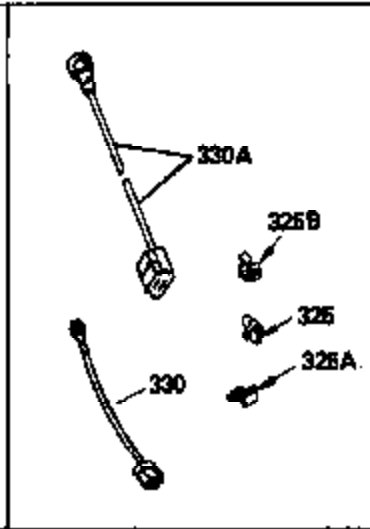

ILLUSTRATION SHOWS TYPICAL PARTS ONLY. ORDER BY PART NUMBER. PARTS NOT LISTED ARE SUPPLIED BY DEM.

Ref #	Part Number	Qty	Description
16	32651		Lever, Governor
19	34043		Spring, Extension
19A	35203		Spring, Extension
64	30063		Screw, Torx T-30, 1/4-20 x 1/2"
70	33580		Flange Ass'y. (Incl. 72, 75, 80 & 81)
72	31927		Plug, Pipe
92	650793		Washer, Flat
92	650815		Washer, Belleville
103	650516		Screw, 1/4-20 x 1-1/8"
186	33860		Link, Governor-to-throttle
202	33802		Spring, Compression
205	650777		Screw, 6-32 x 21/32"
210	27793		Clip, Conduit
211	28942		Screw, 10-32 x 3/8"
216	35202A		R.P.M. Adj. Lever (Incl.19A,209A,212, 222,239)
222	650807		Screw, 10-32 x 27/64"
240	34909		Body, Air cleaner
243	650834		Screw, 10-32 x 1-17/32"
274	27930		* Exhaust Gasket (use as required)
277	650729		Screw, 5/16-18 x 3-3/16" (Use As Req.)
277	651002		Screw, 5/16-18 x 4-3/16" (Use As Req.)
277	30196		Screw, 5/16-18 x 3/4" (Use As Req.)
286	33816		Hub & Screen Assy., Starter
313	33876		Gasket, Stator
319	650874		Screw, 10-32 x 15/32"
320	610938		Regulator, Rectifier (7 amp)
327	33817		Plug, Screen
341A	32765		Clamp, Blower housing extension
375	610979		Magneto (w/ring gear) (12 volt, 7 amp) NOTE: The following complete magnetos are not available as an assembly. The magneto numbers are shown for reference purposes only. Order component parts individually, as shown in parts breakdown. (Refer to Division 5 Section B, page36 for breakdown or Fi
377	30547A		Contact Assy., Breaker
415	730130		Exh.Adapter Kit (Incl. 274 & 277)(As req.)