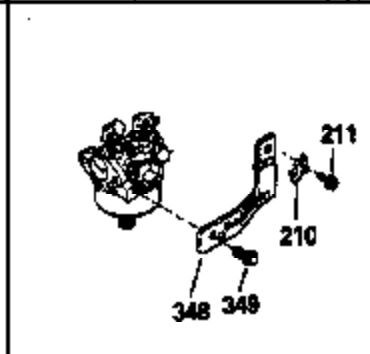

ILLUSTRATION SHOWS TYPICAL PARTS ONLY. ORDER BY PART NUMBER. PARTS NOT LISTED ARE SUPPLIED BY DEM.

Ref #	Part Number	Qty	Description
16	32651		Lever, Governor
19	34043		Spring, Extension
19A	35203		Spring, Extension
64	30063		Screw, Torx T-30, 1/4-20 x 1/2"
70	33580		Flange Ass'y. (Incl. 72, 75, 80 & 81)
72	31927		Plug, Pipe
92	650793		Washer, Flat
92	650815		Washer, Belleville
103	650516		Screw, 1/4-20 x 1-1/8"
186	33860		Link, Governor-to-throttle
202	33802		Spring, Compression
205	650777		Screw, 6-32 x 21/32"
210	27793		Clip, Conduit
211	28942		Screw, 10-32 x 3/8"
216	35202A		R.P.M. Adj. Lever (Incl.19A,209A,212, 222,239)
222	650807		Screw, 10-32 x 27/64"
240	34909		Body, Air cleaner
243	650834		Screw, 10-32 x 1-17/32"
274	27930		* Exhaust Gasket (use as required)
277	650729		Screw, 5/16-18 x 3-3/16" (Use As Req.)
277	651002		Screw, 5/16-18 x 4-3/16" (Use As Req.)
277	30196		Screw, 5/16-18 x 3/4" (Use As Req.)
286	33816		Hub & Screen Assy., Starter
313	33876		Gasket, Stator
319	650874		Screw, 10-32 x 15/32"
320	610938		Regulator, Rectifier (7 amp)
327	33817		Plug, Screen
341A	32765		Clamp, Blower housing extension
375	610979		Magneto (w/ring gear) (12 volt, 7 amp) NOTE: The following complete magnetos are not available as an assembly. The magneto numbers are shown for reference purposes only. Order component parts individually, as shown in parts breakdown. (Refer to Division 5 Section B, page36 for breakdown or Fi
377	30547A		Contact Assy., Breaker
415	730130		Exh.Adapter Kit (Incl. 274 & 277)(As req.)