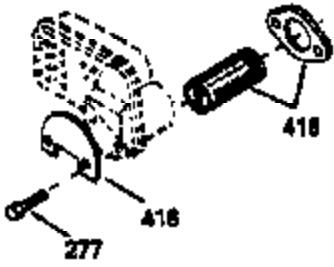

ILLUSTRATION SHOWS TYPICAL PARTS ONLY. ORDER BY PART NUMBER. PARTS NOT LISTED ARE SUPPLIED BY OEM.

**OPTIONAL SPARK
ARRESTOR**