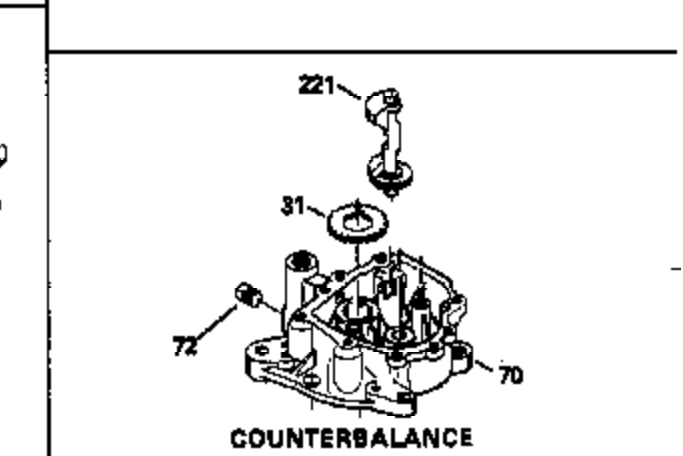

ILLUSTRATION SHOWS TYPICAL PARTS ONLY. ORDER BY PART NUMBER. PARTS NOT LISTED ARE SUPPLIED BY DEM.

Ref #	Part Number	Qty	Description
16	32651		Lever, Governor
19	34043		Spring, Extension
19A	35203		Spring, Extension
64	30063		Screw, Torx T-30, 1/4-20 x 1/2"
70	33580		Flange Ass'y. (Incl. 72, 75, 80 & 81)
72	31927		Plug, Pipe
92	650793		Washer, Flat
92	650815		Washer, Belleville
103	650516		Screw, 1/4-20 x 1-1/8"
186	33860		Link, Governor-to-throttle
202	33802		Spring, Compression
205	650777		Screw, 6-32 x 21/32"
210	27793		Clip, Conduit
211	28942		Screw, 10-32 x 3/8"
216	35202A		R.P.M. Adj. Lever (Incl.19A,209A,212, 222,239)
222	650807		Screw, 10-32 x 27/64"
240	34909		Body, Air cleaner
243	650834		Screw, 10-32 x 1-17/32"
274	27930		* Exhaust Gasket (use as required)
277	650729		Screw, 5/16-18 x 3-3/16" (Use As Req.)
277	651002		Screw, 5/16-18 x 4-3/16" (Use As Req.)
277	30196		Screw, 5/16-18 x 3/4" (Use As Req.)
286	33816		Hub & Screen Assy., Starter
313	33876		Gasket, Stator
319	650874		Screw, 10-32 x 15/32"
320	610938		Regulator, Rectifier (7 amp)
327	33817		Plug, Screen
341A	32765		Clamp, Blower housing extension
375	610979		Magneto (w/ring gear) (12 volt, 7 amp) NOTE: The following complete magnetos are not available as an assembly. The magneto numbers are shown for reference purposes only. Order component parts individually, as shown in parts breakdown. (Refer to Division 5 Section B, page36 for breakdown or Fi
377	30547A		Contact Assy., Breaker
415	730130		Exh.Adapter Kit (Incl. 274 & 277)(As req.)