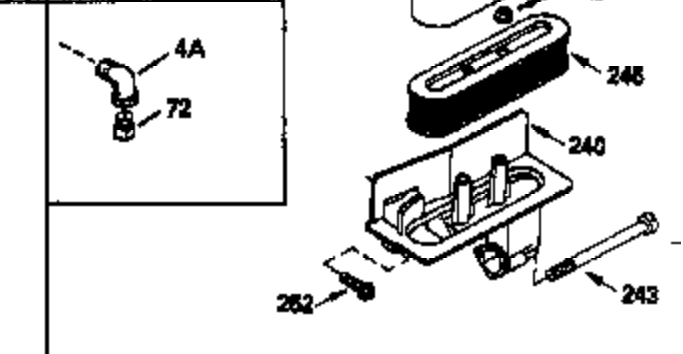

ILLUSTRATION SHOWS TYPICAL PARTS ONLY. ORDER BY PART NUMBER. PARTS NOT LISTED ARE SUPPLIED BY DEM.

Ref #	Part Number	Qty	Description
16	32651		Lever, Governor
19	34043		Spring, Extension
19A	35203		Spring, Extension
64	30063		Screw, Torx T-30, 1/4-20 x 1/2"
70	33580		Flange Ass'y. (Incl. 72, 75, 80 & 81)
72	31927		Plug, Pipe
92	650815		Washer, Belleville
103	650814		Screw, Torx T-15, 10-24 x 1"
186	33860		Link, Governor-to-throttle
202	33802		Spring, Compression
205	650777		Screw, 6-32 x 21/32"
210	27793		Clip, Conduit
211	28942		Screw, 10-32 x 3/8"
216	35202A		R.P.M. Adj. Lever (Incl.19A,209A,212, 222,239)
222	650807		Screw, 10-32 x 27/64"
240	34909		Body, Air cleaner
243	650834		Screw, 10-32 x 1-17/32"
274	27930		* Exhaust Gasket (use as required)
277	650729		Screw, 5/16-18 x 3-3/16" (Use As Req.)
277	651002		Screw, 5/16-18 x 4-3/16" (Use As Req.)
277	30196		Screw, 5/16-18 x 3/4" (Use As Req.)
286	35204		Hub & Screen Assy., Starter
319	650874		Screw, 10-32 x 15/32"
320	611098		Regulator, Rectifier (7 amp DC)
327	33817		Plug, Screen
415	730130		Exh.Adapter Kit (Incl. 274 & 277)(As req.)