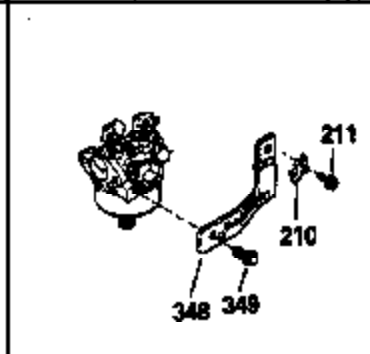

ILLUSTRATION SHOWS TYPICAL PARTS ONLY. ORDER BY PART NUMBER. PARTS NOT LISTED ARE SUPPLIED BY DEM.

Ref #	Part Number	Qty	Description
16	32651		Lever, Governor
19	34043		Spring, Extension
19A	35203		Spring, Extension
64	30063		Screw, Torx T-30, 1/4-20 x 1/2"
70	33580		Flange Ass'y. (Incl. 72, 75, 80 & 81)
72	31927		Plug, Pipe
92	650815		Washer, Belleville
103	650814		Screw, Torx T-15, 10-24 x 1"
186	33860		Link, Governor-to-throttle
202	33802		Spring, Compression
205	650777		Screw, 6-32 x 21/32"
210	27793		Clip, Conduit
211	28942		Screw, 10-32 x 3/8"
216	35202A		R.P.M. Adj. Lever (Incl.19A,209A,212, 222,239)
222	650807		Screw, 10-32 x 27/64"
240	34909		Body, Air cleaner
243	650834		Screw, 10-32 x 1-17/32"
274	27930		* Exhaust Gasket (use as required)
277	650729		Screw, 5/16-18 x 3-3/16" (Use As Req.)
277	651002		Screw, 5/16-18 x 4-3/16" (Use As Req.)
277	30196		Screw, 5/16-18 x 3/4" (Use As Req.)
286	35204		Hub & Screen Assy., Starter
319	650874		Screw, 10-32 x 15/32"
320	611098		Regulator, Rectifier (7 amp DC)
327	33817		Plug, Screen
415	730130		Exh.Adapter Kit (Incl. 274 & 277)(As req.)