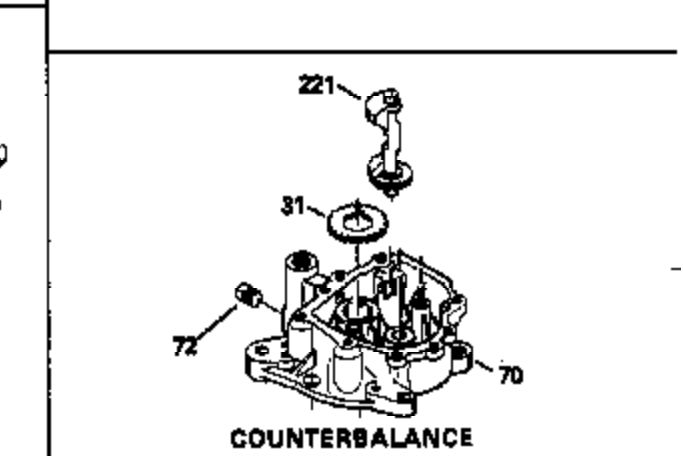

STANDARD POINT IGNITION