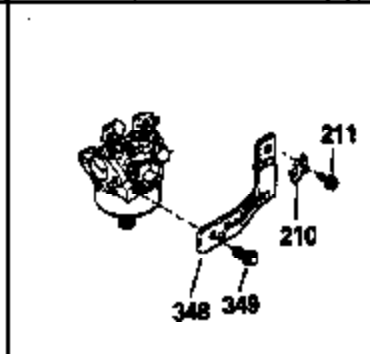

STANDARD POINT IGNITION