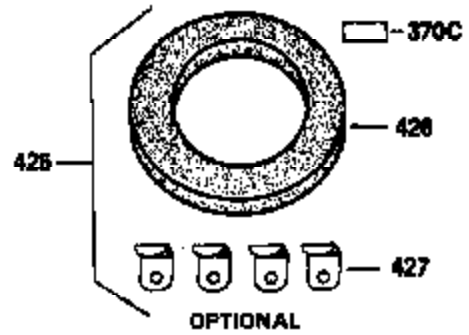

ILLUSTRATION SHOWS TYPICAL PARTS ONLY. ORDER BY PART NUMBER. PARTS NOT LISTED ARE SUPPLIED BY DEM.

**STANDARD POINT IGNITION**

Ref #	Part Number	Qty	Description
16	32651		Lever, Governor
19A	35203		Spring, Extension
19	34043		Spring, Extension
62	650760		Screw, 8-32 x 3/8"
63	28545		Grommet, Plastic
64	30063		Screw, Torx T-30, 1/4-20 x 1/2"
68	33356		Terminal, Ground
70	33580		Flange Ass'y. (Incl. 72, 75, 80 & 81)
72	31927		Plug, Pipe
92	650815		Washer, Belleville
103	650814		Screw, Torx T-15, 10-24 x 1"
186	33860		Link, Governor-to-throttle
202	33802		Spring, Compression
205	650777		Screw, 6-32 x 21/32"
210	27793		Clip, Conduit
211	28942		Screw, 10-32 x 3/8"
216	35202A		R.P.M. Adj. Lever (Incl.19A,209A,212, 222,239)
222	650807		Screw, 10-32 x 27/64"
240	34909		Body, Air cleaner
243	650834		Screw, 10-32 x 1-17/32"
274	27930		* Exhaust Gasket (use as required)
277	650729		Screw, 5/16-18 x 3-3/16" (Use As Req. )
277	651002		Screw, 5/16-18 x 4-3/16" (Use As Req. )
277	30196		Screw, 5/16-18 x 3/4" (Use As Req. )
285	32125		Cup, Starter
286A	35194		Screen, Starter
287	29752		Nut & Whizlock, 1/4-28
390	590479		Rewind Starter NOTE: Replacement hardware may differ when servicing starter assy. or blower housing. Refer to Service Bulletin 508. (Refer to Division 5, Section C, page 30 for breakdown or Fiche 10A, Grid G-9))
415	730130		Exh.Adapter Kit (Incl. 274 & 277)(As req.)

ILLUSTRATION SHOWS TYPICAL PARTS ONLY. ORDER BY PART NUMBER. PARTS NOT LISTED ARE SUPPLIED BY OEM.

**OPTIONAL SPARK  
ARRESTOR**

**VIEW 3 of 3  
MUFFLER (QUIET)  
(OPTIONAL)**

**DEBRIS SCREEN KIT  
(OPTIONAL)**