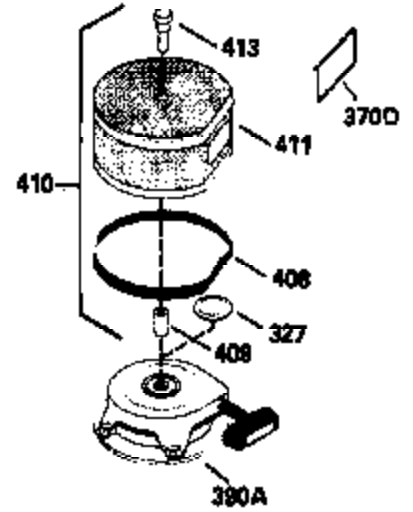

ILLUSTRATION SHOWS TYPICAL PARTS ONLY. ORDER BY PART NUMBER. PARTS NOT LISTED ARE SUPPLIED BY DEM.

**STANDARD POINT IGNITION**

Ref #	Part Number	Qty	Description
16	32651		Lever, Governor
19A	35203		Spring, Extension
19	34043		Spring, Extension
62	650760		Screw, 8-32 x 3/8"
63	28545		Grommet, Plastic
64	30063		Screw, Torx T-30, 1/4-20 x 1/2"
68	33356		Terminal, Ground
70	33580		Flange Ass'y. (Incl. 72, 75, 80 & 81)
72	31927		Plug, Pipe
92	650815		Washer, Belleville
103	650814		Screw, Torx T-15, 10-24 x 1"
186	33860		Link, Governor-to-throttle
202	33802		Spring, Compression
205	650777		Screw, 6-32 x 21/32"
210	27793		Clip, Conduit
211	28942		Screw, 10-32 x 3/8"
216	35202A		R.P.M. Adj. Lever (Incl.19A,209A,212, 222,239)
222	650807		Screw, 10-32 x 27/64"
240	34909		Body, Air cleaner
243	650834		Screw, 10-32 x 1-17/32"
274	27930		* Exhaust Gasket (use as required)
277	650729		Screw, 5/16-18 x 3-3/16" (Use As Req. )
277	651002		Screw, 5/16-18 x 4-3/16" (Use As Req. )
277	30196		Screw, 5/16-18 x 3/4" (Use As Req. )
285	32125		Cup, Starter
286A	35194		Screen, Starter
287	29752		Nut & Whizlock, 1/4-28
390	590479		Rewind Starter NOTE: Replacement hardware may differ when servicing starter assy. or blower housing. Refer to Service Bulletin 508. (Refer to Division 5, Section C, page 30 for breakdown or Fiche 10A, Grid G-9))
415	730130		Exh.Adapter Kit (Incl. 274 & 277)(As req.)

ILLUSTRATION SHOWS TYPICAL PARTS ONLY. ORDER BY PART NUMBER. PARTS NOT LISTED ARE SUPPLIED BY OEM.

**OPTIONAL SPARK  
ARRESTOR**

**VIEW 3 of 3  
MUFFLER (QUIET)  
(OPTIONAL)**

**DEBRIS SCREEN KIT  
(OPTIONAL)**