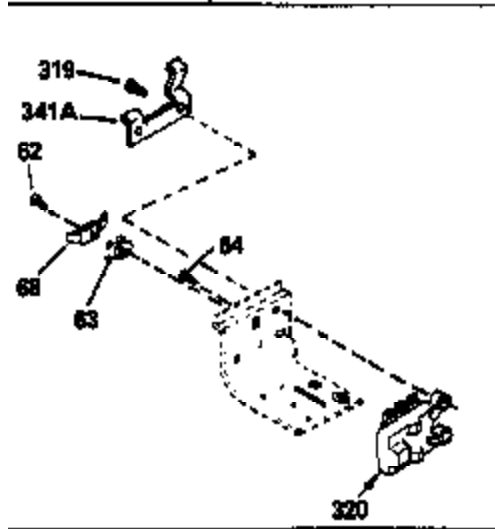

ILLUSTRATION SHOWS TYPICAL PARTS ONLY. ORDER BY PART NUMBER. PARTS NOT LISTED ARE SUPPLIED BY DEM.