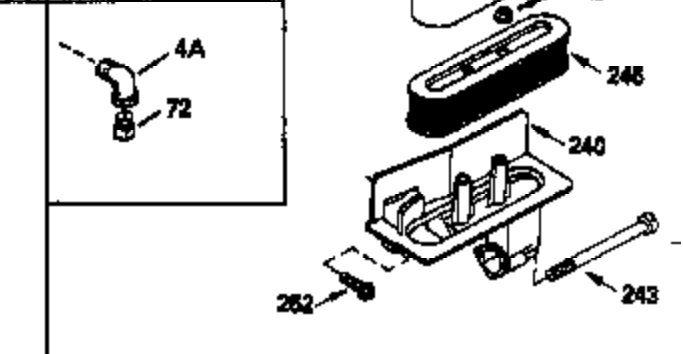

STANDARD POINT IGNITION