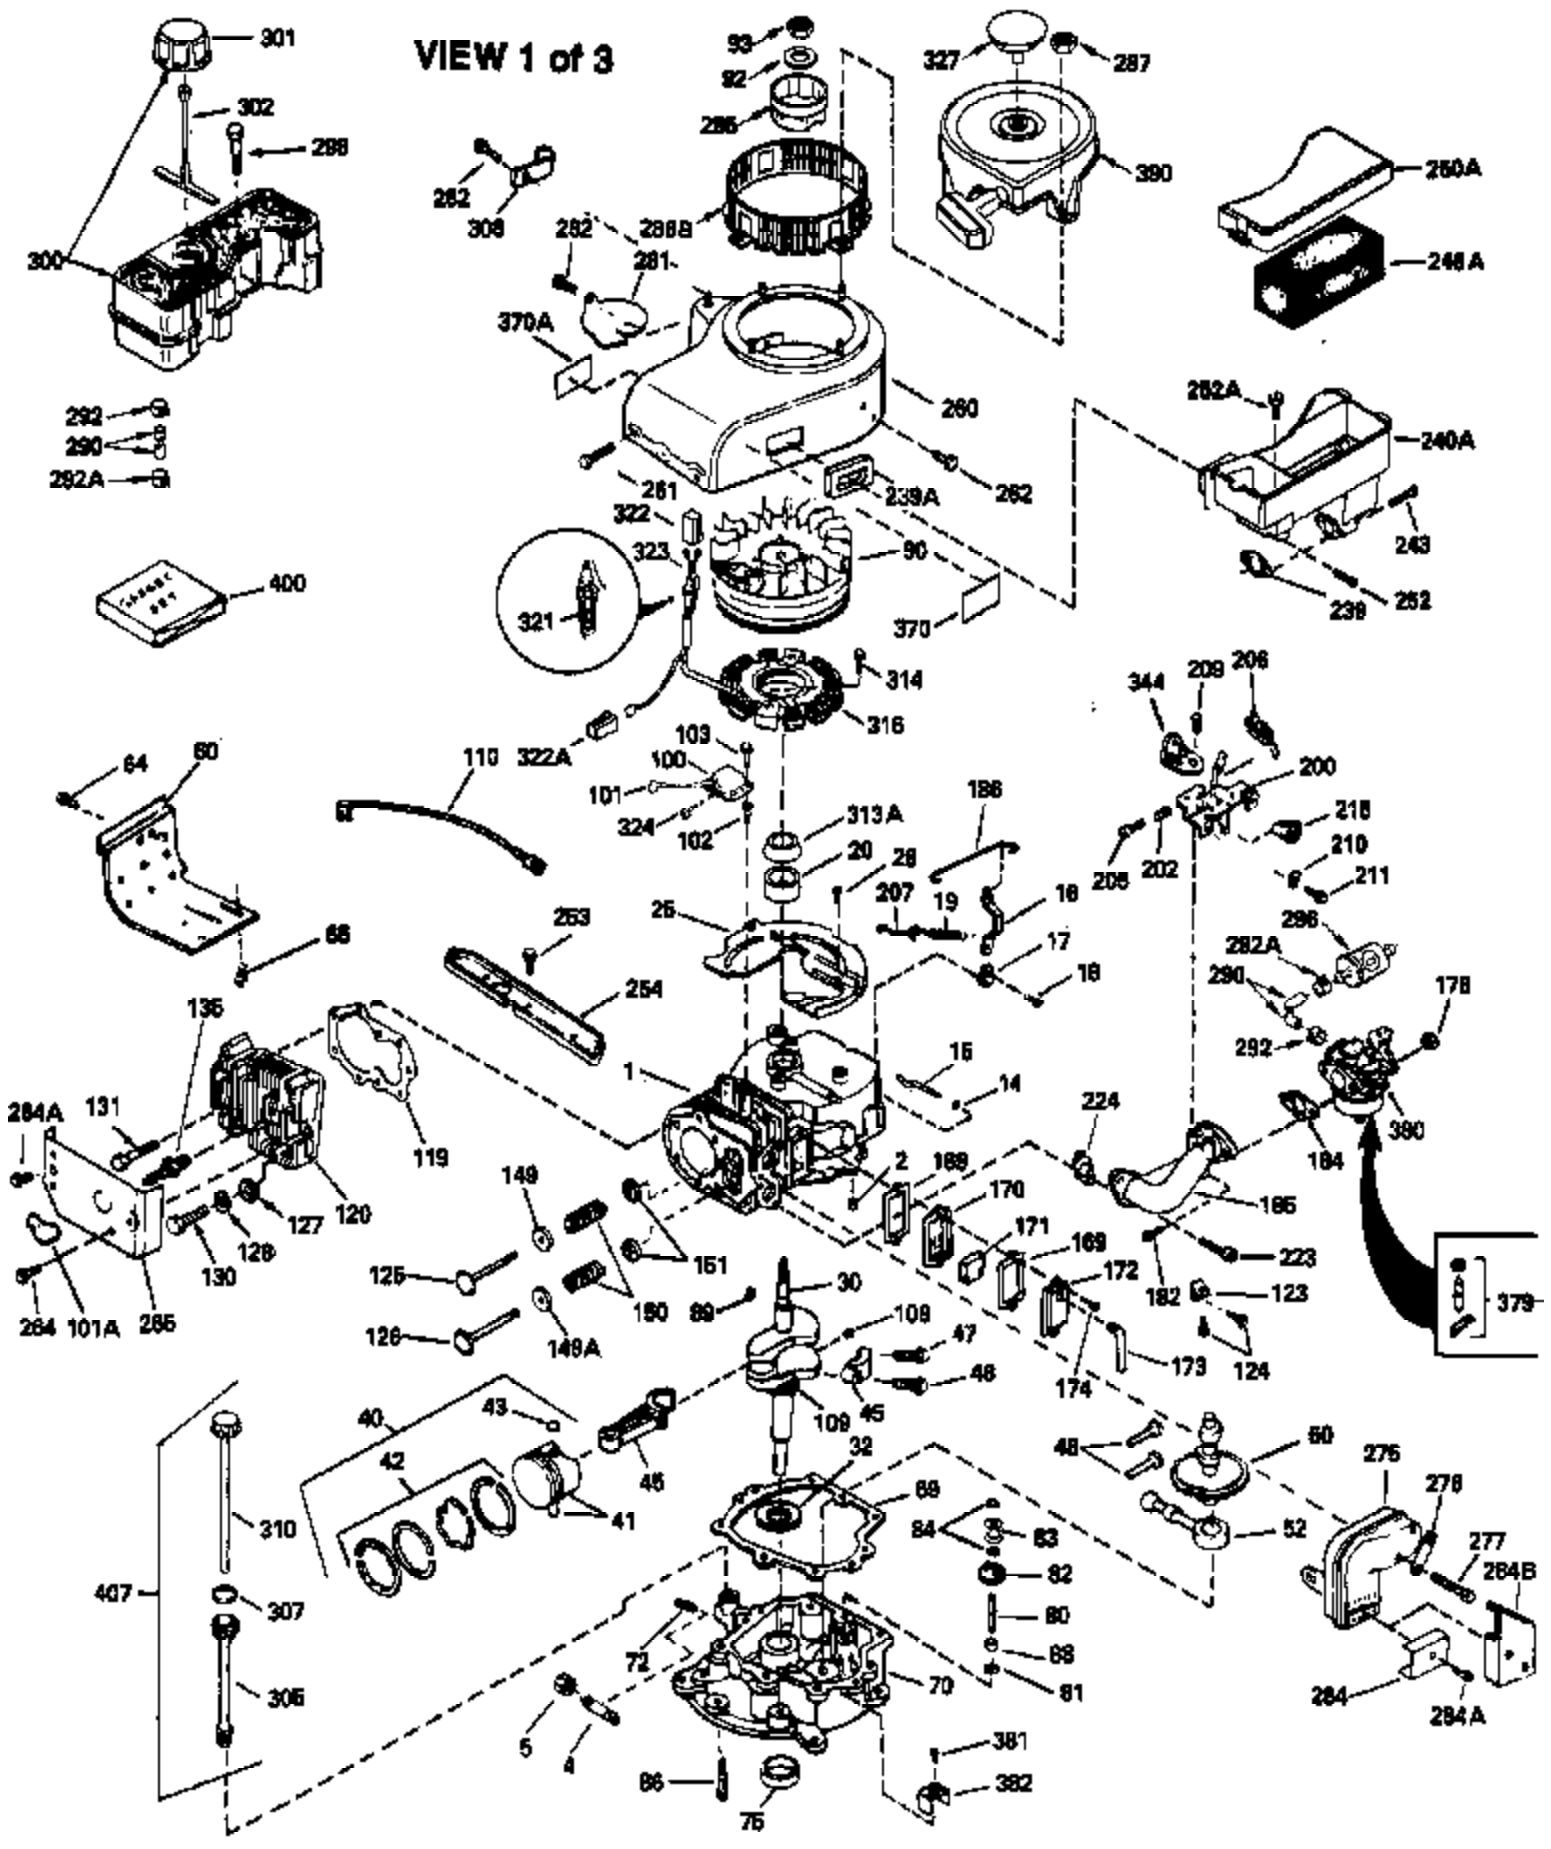

ILLUSTRATION SHOWS TYPICAL PARTS ONLY. ORDER BY PART NUMBER. PARTS NOT LISTED ARE SUPPLIED BY OEM.

VIEW 1 of 3

Ref #	Part Number	Qty	Description
1	34908A		Cylinder (Incl. 2 & 20) (3-5/16" Bore )
2	27652		Pin, Dowel
14	28277		Washer, Flat
15	35082		Rod, Governor
16	32651		Lever, Governor
17	31335		Clamp, Governor lever
18	650548		Screw, 8-32 x 5/16"
19	34043		Spring, Extension
20	32630		Seal, Oil
25	35256A		Baffle, Blower housing
26	650561		Screw, 1/4-20 x 5/8"
30	35199		Crankshaft (Incl. 108 & 109)
32	35653		Washer (1-3/8" I.D. 1-3/4" O.D. .015" thick)
40	34860A		Piston, Pin & Ring Set (Std.)(3-5/16" Bore)
40	34861A		Piston, Pin & Ring Set (.010" OS)
40	34862A		Piston, Pin & Ring Set (.020" OS)
41	34863		Piston & Pin Ass'y. (Std.)(Incl.43)(3 -5/16")
41	34864		Piston & Pin Ass'y. (.010" OS) (Incl. 43)
41	34865		Piston & Pin Ass'y. (.020" OS) (Incl. 43)
42	34866A		Ring Set (Std.) (3-5/16" Bore)
42	34867A		Ring Set (.010" OS)
42	34868A		Ring Set (.020" OS)
43	27888		Ring, Piston pin retaining
45	32591C		Rod Assy., Connecting (Incl. 47)
47	650662C		Bolt, Connecting rod (2 pieces)
48	34034		Lifter, Valve
50	34040		Camshaft (MCR)
52	31356		Pump Assy., Oil
60	33273A		Extension, Blower housing
64	30063		Screw, Torx T-30, 1/4-20 x 1/2"
65	650128		Screw, 10-24 x 1/2"
69	35262		* Gasket, Mounting flange
70	33580		Flange Ass'y. (Incl. 72, 75, 80 & 81)
72	31927		Plug, Pipe
75	31950		Seal, Oil
80	30668		Shaft, Mechanical governor
81	30590A		Washer, Flat
82	30591		Gear Assy., Governor (Incl. 81)
83	30588A		Spool, Governor
84	29193		Ring, Retaining
86	650833		Screw, 1/4-20 x 1-3/16"
88	31707A		Governor Spacer Assy. (Incl. 81)
89	32589		Key, Flywheel
90	611090		Flywheel
92	650815		Washer, Belleville
93	8116		Nut, Hex, 1/2-20
100	35135		Solid State Assy.
101	610118		Cover, Spark plug (Use as required)
102	650872		Stud, Solid State mounting
103	650814		Screw, Torx T-15, 10-24 x 1"
108	29783		Pin, Crankshaft
109	33245		Gear, Crankshaft
110	35182		Wire, Ground
119	34923A		* Gasket, Cylinder head
120	34030		Head, Cylinder
123	33261		Bracket, Intake pipe
124	650738		Screw, 1/4-20 x 5/8"
125	27878A		Exhaust Valve (Std.) (Incl. 151)