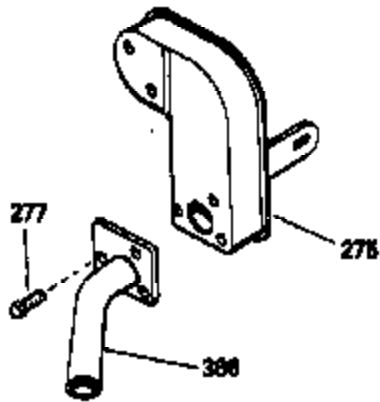

ILLUSTRATION SHOWS TYPICAL PARTS ONLY. ORDER BY PART NUMBER. PARTS NOT LISTED ARE SUPPLIED BY DEM.

**STANDARD POINT IGNITION**

Ref #	Part Number	Qty	Description
16	32651		Lever, Governor
19A	35203		Spring, Extension
19	34043		Spring, Extension
62	650760		Screw, 8-32 x 3/8"
63	28545		Grommet, Plastic
64	30063		Screw, Torx T-30, 1/4-20 x 1/2"
68	33356		Terminal, Ground
70	33580		Flange Ass'y. (Incl. 72, 75, 80 & 81)
72	31927		Plug, Pipe
92	650815		Washer, Belleville
103	650814		Screw, Torx T-15, 10-24 x 1"
186	33860		Link, Governor-to-throttle
202	33802		Spring, Compression
205	650777		Screw, 6-32 x 21/32"
210	27793		Clip, Conduit
211	28942		Screw, 10-32 x 3/8"
216	35202A		R.P.M. Adj. Lever (Incl.19A,209A,212, 222,239)
222	650807		Screw, 10-32 x 27/64"
240	34909		Body, Air cleaner
243	650834		Screw, 10-32 x 1-17/32"
274	27930		* Exhaust Gasket (use as required)
277	650729		Screw, 5/16-18 x 3-3/16" (Use As Req. )
277	651002		Screw, 5/16-18 x 4-3/16" (Use As Req. )
277	30196		Screw, 5/16-18 x 3/4" (Use As Req. )
285	32125		Cup, Starter
286A	35194		Screen, Starter
287	29752		Nut & Whizlock, 1/4-28
390	590479		Rewind Starter NOTE: Replacement hardware may differ when servicing starter assy. or blower housing. Refer to Service Bulletin 508. (Refer to Division 5, Section C, page 30 for breakdown or Fiche 10A, Grid G-9))
415	730130		Exh.Adapter Kit (Incl. 274 & 277)(As req.)

ILLUSTRATION SHOWS TYPICAL PARTS ONLY. ORDER BY PART NUMBER. PARTS NOT LISTED ARE SUPPLIED BY OEM.

**OPTIONAL SPARK  
ARRESTOR**

**VIEW 3 of 3  
MUFFLER (QUIET)  
(OPTIONAL)**

**DEBRIS SCREEN KIT  
(OPTIONAL)**