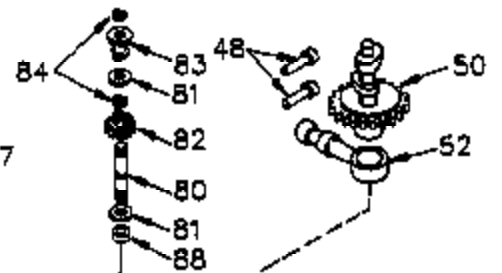

CONTINUED FROM PAGE 2

Ref #	Part Number	Qty	Description
30	35422A	1	Crankshaft
31	35327	1	Counterbalance Gear
40	35776A	1	Piston, Pin & Ring Set (Std.)
40	35777A	1	Piston, Pin & Ring Set (.010" OS)
40	35778A	1	Piston, Pin & Ring Set (.020" OS)
41	35773A	1	Piston & Pin Ass'y. (Std.) (Incl. 43)
41	35774A	1	Piston & Pin Ass'y. (.010" OS) (Incl. 43)
41	35775A	1	Piston & Pin Ass'y. (.020" OS) (Incl. 43)
42	35779	1	Ring Set (Std.)
42	35780	1	Ring Set (.010" OS)
42	35781	1	Ring Set (.020" OS)
43	35772	2	Piston Pin Retaining Ring
45	36895	1	Connecting Rod Ass'y. (Incl. 47)
47	651033	2	Connecting Rod Bolt
48	34034	2	Valve Lifter
50	35381	1	Camshaft (MCR)
51	35315A	1	Counterbalance Weight
52	31356	1	Oil Pump Ass'y.
69	35317	1	* Mounting Flange Gasket
70	35711A	1	Mounting Flange (Incl. 72,75 & 80)
72	31927	1	Oil Drain Plug
75	35319	1	Oil Seal
80	35783	1	Governor Shaft
81	30590A	2	Washer
82	35378	1	Governor Gear Ass'y. (Incl. 81)
83	30588A	1	Governor Spool
84	29193	2	Retaining Ring
86	650833	7	Screw, 1/4-20 x 1-3/16"
88	31707A	1	Spacer (Incl. 81)
89	32589	1	Flywheel Key
123	33261	1	Intake Pipe Bracket
124	651031	3	Screw, 1/4-20 x 9/16"
171	28424	1	Breather Element
178	29752	2	Nut & Lock Washer, 1/4-28
182	30088A	2	Screw, 1/4-28 x 1"
184	33263	1	* Carburetor To Intake Pipe Gasket
185	34926	1	Intake Pipe
223	650378	2	Screw, Torx T-30, 5/16-18 x 1-3/32"
224	27915A	1	* Intake Pipe Gasket
234	650825	2	Nut & Lock Washer, 1/4-20
238	650834	2	Screw, 10-32 x 1-17/32"
239	33629	1	* Air Cleaner Gasket
240	35538B	1	Air Cleaner Body (Incl. 239)
245	35403	1	Air Cleaner Filter (Incl. 234)
245A	35404	1	Air Cleaner Filter
250	35961	1	Air Cleaner Cover
251	650886	2	Wing Nut, 1/4-20
292	26460	1	Fuel Line Clamp
305	35574	1	Oil Fill Tube
307	35499	1	"O" Ring
308	35437	1	Fill Tube Clip
310	35576	1	Dipstick
380	640091A	1	Carburetor (Incl. 184)
400	36452	1	* Gasket Set (Incl. items marked PK in notes) Incl. part #'s 26756 (1),27272A (2),27896A (2),27915A (1),29673 (1),33263 (1),33629 (1),34041A (1),34327A (1),34698A (1),34912 (1), 34923A (1),35262 (1),35317 (1),35865 (1)