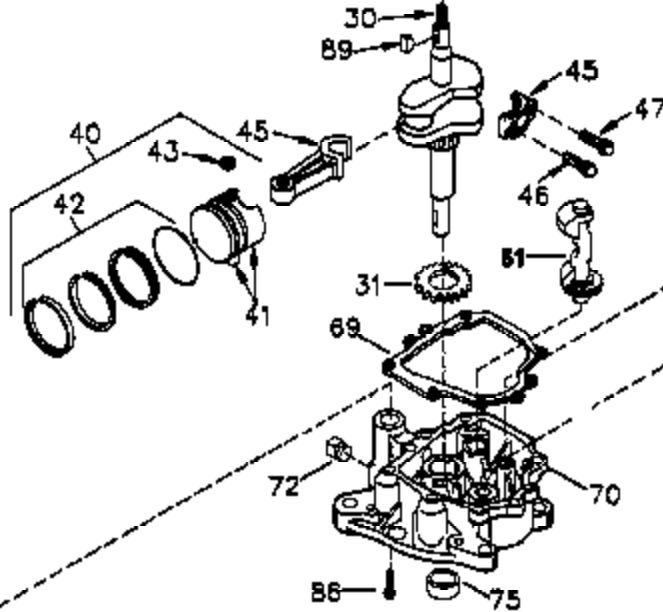

CONTINUED FROM PAGE 2

Ref #	Part Number	Qty	Description
30	35422A	1	Crankshaft
31	35327	1	Counterbalance Gear
40	35776A	1	Piston, Pin & Ring Set (Std.)
40	35777A	1	Piston, Pin & Ring Set (.010" OS)
40	35778A	1	Piston, Pin & Ring Set (.020" OS)
41	35773A	1	Piston & Pin Ass'y. (Std.) (Incl. 43)
41	35774A	1	Piston & Pin Ass'y. (.010" OS) (Incl. 43)
41	35775A	1	Piston & Pin Ass'y. (.020" OS) (Incl. 43)
42	35779	1	Ring Set (Std.)
42	35780	1	Ring Set (.010" OS)
42	35781	1	Ring Set (.020" OS)
43	35772	2	Piston Pin Retaining Ring
45	36895	1	Connecting Rod Ass'y. (Incl. 47)
47	651033	2	Connecting Rod Bolt
48	34034	2	Valve Lifter
50	35381	1	Camshaft (MCR)
51	35315A	1	Counterbalance Weight
52	31356	1	Oil Pump Ass'y.
69	35317	1	* Mounting Flange Gasket
70	35711A	1	Mounting Flange (Incl. 72,75 & 80)
72	31927	1	Oil Drain Plug
75	35319	1	Oil Seal
80	35783	1	Governor Shaft
81	30590A	2	Washer
82	35378	1	Governor Gear Ass'y. (Incl. 81)
83	30588A	1	Governor Spool
84	29193	2	Retaining Ring
86	650833	7	Screw, 1/4-20 x 1-3/16"
88	31707A	1	Spacer (Incl. 81)
89	32589	1	Flywheel Key
123	33261	1	Intake Pipe Bracket
124	651031	3	Screw, 1/4-20 x 9/16"
171	28424	1	Breather Element
178	29752	2	Nut & Lock Washer, 1/4-28
182	30088A	2	Screw, 1/4-28 x 1"
184	33263	1	* Carburetor To Intake Pipe Gasket
185	34926	1	Intake Pipe
223	650378	2	Screw, Torx T-30, 5/16-18 x 1-3/32"
224	27915A	1	* Intake Pipe Gasket
234	650825	2	Nut & Lock Washer, 1/4-20
238	650834	2	Screw, 10-32 x 1-17/32"
239	33629	1	* Air Cleaner Gasket
240	35538B	1	Air Cleaner Body (Incl. 239)
245	35403	1	Air Cleaner Filter (Incl. 234)
245A	35404	1	Air Cleaner Filter
250	35961	1	Air Cleaner Cover
251	650886	2	Wing Nut, 1/4-20
292	26460	1	Fuel Line Clamp
305	35574	1	Oil Fill Tube
307	35499	1	"O" Ring
308	35437	1	Fill Tube Clip
310	35576	1	Dipstick
380	640091A	1	Carburetor (Incl. 184)
400	36452	1	* Gasket Set (Incl. items marked PK in notes) Incl. part #'s 26756 (1),27272A (2),27896A (2),27915A (1),29673 (1),33263 (1),33629 (1),34041A (1),34327A (1),34698A (1),34912 (1), 34923A (1),35262 (1),35317 (1),35865 (1)