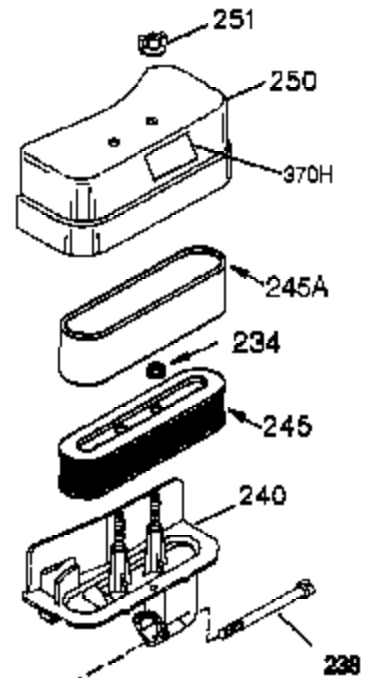

CONTINUED FROM PAGE 2

Ref #	Part Number	Qty	Description
30	35422A	1	Crankshaft
31	35327	1	Counterbalance Gear
40	35776A	1	Piston, Pin & Ring Set (Std.)
40	35777A	1	Piston, Pin & Ring Set (.010" OS)
40	35778A	1	Piston, Pin & Ring Set (.020" OS)
41	35773A	1	Piston & Pin Ass'y. (Std.) (Incl. 43)
41	35774A	1	Piston & Pin Ass'y. (.010" OS) (Incl. 43)
41	35775A	1	Piston & Pin Ass'y. (.020" OS) (Incl. 43)
42	35779	1	Ring Set (Std.)
42	35780	1	Ring Set (.010" OS)
42	35781	1	Ring Set (.020" OS)
43	35772	2	Piston Pin Retaining Ring
45	36895	1	Connecting Rod Ass'y. (Incl. 47)
47	651033	2	Connecting Rod Bolt
48	34034	2	Valve Lifter
50	35381	1	Camshaft (MCR)
51	35315A	1	Counterbalance Weight
52	31356	1	Oil Pump Ass'y.
69	35317	1	* Mounting Flange Gasket
70	35711A	1	Mounting Flange (Incl. 72, 75 & 80)
72	31927	1	Oil Drain Plug
75	35319	1	Oil Seal
80	35783	1	Governor Shaft
81	30590A	2	Washer
82	35378	1	Governor Gear Ass'y. (Incl. 81)
83	30588A	1	Governor Spool
84	29193	2	Retaining Ring
86	650833	7	Screw, 1/4-20 x 1-3/16"
88	31707A	1	Spacer (Incl. 81)
89	32589	1	Flywheel Key
123	33261	1	Intake Pipe Bracket
124	651031	3	Screw, 1/4-20 x 9/16"
171	28424	1	Breather Element
178	29752	2	Nut & Lock Washer, 1/4-28
182	30088A	2	Screw, 1/4-28 x 1"
184	33263	1	* Carburetor To Intake Pipe Gasket
185	34926	1	Intake Pipe
223	650378	2	Screw, T-30, 5/16-18 x 1-3/32"
224	27915A	1	* Intake Pipe Gasket
234	650825	2	Nut & Lock Washer, 1/4-20
238	650834	2	Screw, 10-32 x 1-17/32"
239	33629	1	* Air Cleaner Gasket
240	35538B	1	Air Cleaner Body (Incl. 239)
245	35403	1	Air Cleaner Filter (Incl. 234)
245A	35404	1	Air Cleaner Filter
250	35961	1	Air Cleaner Cover
251	650886	2	Wing Nut, 1/4-20
292	26460	2	Fuel Line Clamp
305	35574	1	Oil Fill Tube
307	35499	1	"O" Ring
308	35437	1	Fill Tube Clip
310	35576	1	Dipstick
380	640091A	1	Carburetor (Incl. 184)
400	36452B	1	* Gasket Set (Incl. items marked PK i n notes)
420	730225A	1	SAE 30 4-Cycle Engine Oil (Quart)