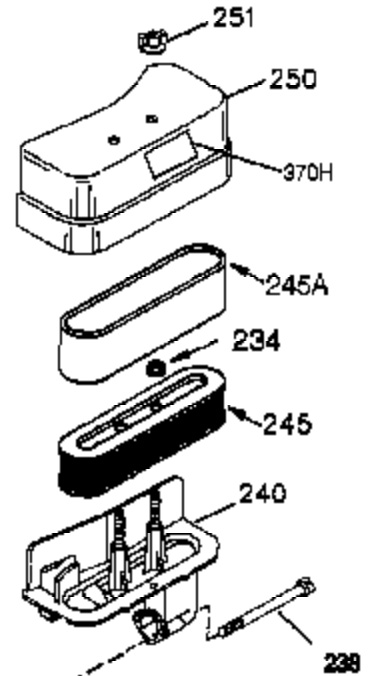

CONTINUED FROM PAGE 2

Ref #	Part Number	Qty	Description
30	35429A	1	Crankshaft
31	35327	1	Counterbalance Gear
40	35776	1	Piston, Pin & Ring Set (Std.)
40	35777	1	Piston, Pin & Ring Set (.010" OS)
40	35778	1	Piston, Pin & Ring Set (.020" OS)
41	35773	1	Piston & Pin Ass'y. (Std.) (Incl. 43)
41	35774	1	Piston & Pin Ass'y. (.010" OS) (Incl. 43)
41	35775	1	Piston & Pin Ass'y. (.020" OS) (Incl. 43)
42	35779	1	Ring Set (Std.)
42	35780	1	Ring Set (.010" OS)
42	35781	1	Ring Set (.020" OS)
43	35772	2	Piston Pin Retaining Ring
45	35330A	1	Connecting Rod Ass'y. (Incl. 46 & 47)
46	650908	1	Connecting Rod Bolt
47	650882	1	Connecting Rod Bolt
48	34034	2	Valve Lifter
50	35381	1	Camshaft (MCR)
51	35315A	1	Counterbalance Weight
52	31356	1	Oil Pump Ass'y.
69	35317	1	* Mounting Flange Gasket
70	35711A	1	Mounting Flange (Incl. 72, 75 & 80)
72	31927	1	Oil Drain Plug
75	35319	1	Oil Seal
80	35783	1	Governor Shaft
81	30590A	2	Washer
82	35378	1	Governor Gear Ass'y. (Incl. 81)
83	30588A	1	Governor Spool
84	29193	2	Retaining Ring
86	650833	7	Screw, 1/4-20 x 1-3/16"
88	31707A	1	Spacer (Incl. 81)
89	32589	1	Flywheel Key
123	33261	1	Intake Pipe Brace
124	650738	3	Screw, 1/4-20 x 5/8"
171	28424	1	Breather Element
178	29752	2	Nut & Lock Washer, 1/4-28
182	30088A	2	Screw, 1/4-28 x 1"
184	33263	1	* Carburetor To Intake Pipe Gasket
185	34926	1	Intake Pipe
223	650378	2	Screw, Torx T-30, 5/16-18 x 1-1/8"
224	27915A	1	* Intake Pipe Gasket
234	650825	2	Nut & Lock Washer, 1/4-20
238	650834	2	Screw, 10-32 x 1-17/32"
239	33629	1	* Air Cleaner Gasket
240	35538B	1	Air Cleaner Body (Incl. 239)
245A	35404	1	Air Cleaner Filter
245	35403	1	Air Cleaner Filter (Incl. 234)
250	35961	1	Air Cleaner Cover
251	650886	2	Wing Nut, 1/4-20
292	26460	3	Fuel Line Clamp
296	34279B	1	Fuel Filter (Incl. 292)
305	35574	1	Oil Fill Tube
307	35499	1	"O" Ring
308	35437	1	Fill Tube Clip
310	35576	1	Dipstick
380	632692	1	Carburetor (Incl. 184)
380	632692	1	Carburetor (Incl. 184)