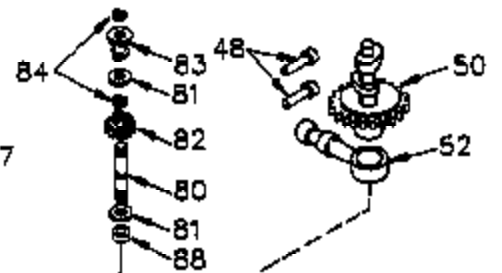

CONTINUED FROM PAGE 2

Ref #	Part Number	Qty	Description
30	35429A	1	Crankshaft
31	35327	1	Counterbalance Gear
40	35776	1	Piston, Pin & Ring Set (Std.)
40	35777	1	Piston, Pin & Ring Set (.010" OS)
40	35778	1	Piston, Pin & Ring Set (.020" OS)
41	35773	1	Piston & Pin Ass'y. (Std.) (Incl. 43)
41	35774	1	Piston & Pin Ass'y. (.010" OS) (Incl. 43)
41	35775	1	Piston & Pin Ass'y. (.020" OS) (Incl. 43)
42	35779	1	Ring Set (Std.)
42	35780	1	Ring Set (.010" OS)
42	35781	1	Ring Set (.020" OS)
43	35772	2	Piston Pin Retaining Ring
45	35330A	1	Connecting Rod Ass'y. (Incl. 46 & 47)
46	650908	1	Connecting Rod Bolt
47	650882	1	Connecting Rod Bolt
48	34034	2	Valve Lifter
50	35381	1	Camshaft (MCR)
51	35315A	1	Counterbalance Weight
52	31356	1	Oil Pump Ass'y.
69	35317	1	* Mounting Flange Gasket
70	35711A	1	Mounting Flange (Incl. 72, 75 & 80)
72	31927	1	Oil Drain Plug
75	35319	1	Oil Seal
80	35783	1	Governor Shaft
81	30590A	2	Washer
82	35378	1	Governor Gear Ass'y. (Incl. 81)
83	30588A	1	Governor Spool
84	29193	2	Retaining Ring
86	650833	7	Screw, 1/4-20 x 1-3/16"
88	31707A	1	Spacer (Incl. 81)
89	32589	1	Flywheel Key
123	33261	1	Intake Pipe Brace
124	650738	3	Screw, 1/4-20 x 5/8"
171	28424	1	Breather Element
178	29752	2	Nut & Lock Washer, 1/4-28
182	30088A	2	Screw, 1/4-28 x 1"
184	33263	1	* Carburetor To Intake Pipe Gasket
185	34926	1	Intake Pipe
223	650378	2	Screw, Torx T-30, 5/16-18 x 1-1/8"
224	27915A	1	* Intake Pipe Gasket
234	650825	2	Nut & Lock Washer, 1/4-20
238	650834	2	Screw, 10-32 x 1-17/32"
239	33629	1	* Air Cleaner Gasket
240	35538B	1	Air Cleaner Body (Incl. 239)
245A	35404	1	Air Cleaner Filter
245	35403	1	Air Cleaner Filter (Incl. 234)
250	35961	1	Air Cleaner Cover
251	650886	2	Wing Nut, 1/4-20
292	26460	3	Fuel Line Clamp
296	34279B	1	Fuel Filter (Incl. 292)
305	35574	1	Oil Fill Tube
307	35499	1	"O" Ring
308	35437	1	Fill Tube Clip
310	35576	1	Dipstick
380	632692	1	Carburetor (Incl. 184)
380	632692	1	Carburetor (Incl. 184)