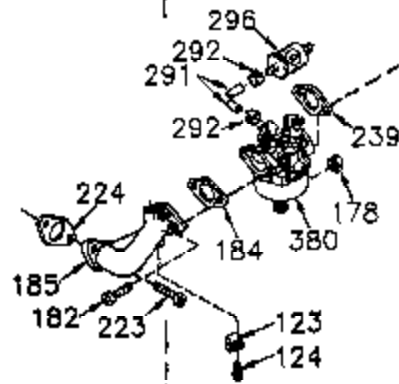

CONTINUED FROM PAGE 2

Ref #	Part Number	Qty	Description
30	35429A	1	Crankshaft
31	35327	1	Counterbalance Gear
40	35776	1	Piston, Pin & Ring Set (Std.)
40	35777	1	Piston, Pin & Ring Set (.010" OS)
40	35778	1	Piston, Pin & Ring Set (.020" OS)
41	35773	1	Piston & Pin Ass'y. (Std.) (Incl. 43)
41	35774	1	Piston & Pin Ass'y. (.010" OS) (Incl. 43)
41	35775	1	Piston & Pin Ass'y. (.020" OS) (Incl. 43)
42	35779	1	Ring Set (Std.)
42	35780	1	Ring Set (.010" OS)
42	35781	1	Ring Set (.020" OS)
43	35772	2	Piston Pin Retaining Ring
45	35330A	1	Connecting Rod Ass'y. (Incl. 46 & 47)
46	650908	1	Connecting Rod Bolt
47	650882	1	Connecting Rod Bolt
48	34034	2	Valve Lifter
50	35381	1	Camshaft (MCR)
51	35315A	1	Counterbalance Weight
52	31356	1	Oil Pump Ass'y.
69	35317	1	* Mounting Flange Gasket
70	35711A	1	Mounting Flange (Incl. 72, 75 & 80)
72	31927	1	Oil Drain Plug
75	35319	1	Oil Seal
80	35783	1	Governor Shaft
81	30590A	2	Washer
82	35378	1	Governor Gear Ass'y. (Incl. 81)
83	30588A	1	Governor Spool
84	29193	2	Retaining Ring
86	650833	7	Screw, 1/4-20 x 1-3/16"
88	31707A	1	Spacer (Incl. 81)
89	32589	1	Flywheel Key
123	33261	1	Intake Pipe Brace
124	650738	3	Screw, 1/4-20 x 5/8"
171	28424	1	Breather Element
178	29752	2	Nut & Lock Washer, 1/4-28
182	30088A	2	Screw, 1/4-28 x 1"
184	33263	1	* Carburetor To Intake Pipe Gasket
185	34926	1	Intake Pipe
223	650378	2	Screw, Torx T-30, 5/16-18 x 1-1/8"
224	27915A	1	* Intake Pipe Gasket
234	650825	2	Nut & Lock Washer, 1/4-20
238	650834	2	Screw, 10-32 x 1-17/32"
239	33629	1	* Air Cleaner Gasket
240	35538B	1	Air Cleaner Body (Incl. 239)
245A	35404	1	Air Cleaner Filter
245	35403	1	Air Cleaner Filter (Incl. 234)
250	35961	1	Air Cleaner Cover
251	650886	2	Wing Nut, 1/4-20
292	26460	3	Fuel Line Clamp
296	34279B	1	Fuel Filter (Incl. 292)
305	35574	1	Oil Fill Tube
307	35499	1	"O" Ring
308	35437	1	Fill Tube Clip
310	35576	1	Dipstick
380	632692	1	Carburetor (Incl. 184)
380	632692	1	Carburetor (Incl. 184)