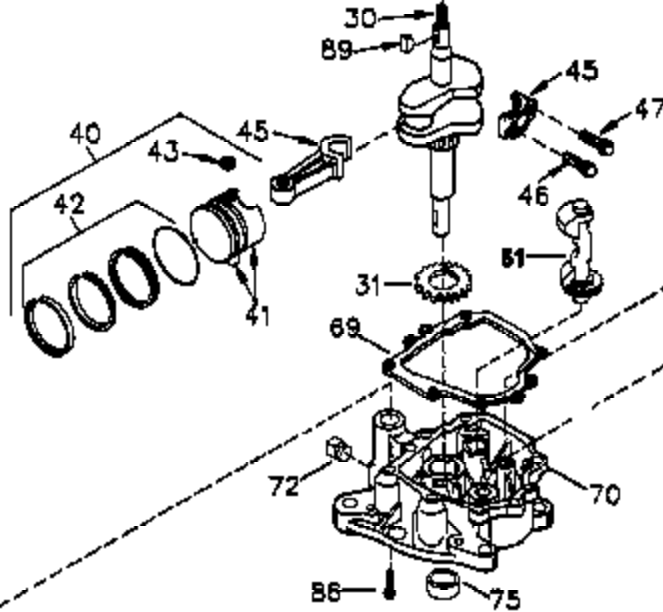

CONTINUED FROM PAGE 2

Ref #	Part Number	Qty	Description
30	35429A	1	Crankshaft
31	35327	1	Counterbalance Gear
40	35776	1	Piston, Pin & Ring Set (Std.)
40	35777	1	Piston, Pin & Ring Set (.010" OS)
40	35778	1	Piston, Pin & Ring Set (.020" OS)
41	35773	1	Piston & Pin Ass'y. (Std.) (Incl. 43)
41	35774	1	Piston & Pin Ass'y. (.010" OS) (Incl. 43)
41	35775	1	Piston & Pin Ass'y. (.020" OS) (Incl. 43)
42	35779	1	Ring Set (Std.)
42	35780	1	Ring Set (.010" OS)
42	35781	1	Ring Set (.020" OS)
43	35772	2	Piston Pin Retaining Ring
45	35330A	1	Connecting Rod Ass'y. (Incl. 46 & 47)
46	650908	1	Connecting Rod Bolt
47	650882	1	Connecting Rod Bolt
48	34034	2	Valve Lifter
50	35381	1	Camshaft (MCR)
51	35315A	1	Counterbalance Weight
52	31356	1	Oil Pump Ass'y.
69	35317	1	* Mounting Flange Gasket
70	35711A	1	Mounting Flange (Incl. 72, 75 & 80)
72	31927	1	Oil Drain Plug
75	35319	1	Oil Seal
80	35783	1	Governor Shaft
81	30590A	2	Washer
82	35378	1	Governor Gear Ass'y. (Incl. 81)
83	30588A	1	Governor Spool
84	29193	2	Retaining Ring
86	650833	7	Screw, 1/4-20 x 1-3/16"
88	31707A	1	Spacer (Incl. 81)
89	32589	1	Flywheel Key
123	33261	1	Intake Pipe Brace
124	650738	3	Screw, 1/4-20 x 5/8"
171	28424	1	Breather Element
178	29752	2	Nut & Lock Washer, 1/4-28
182	30088A	2	Screw, 1/4-28 x 1"
184	33263	1	* Carburetor To Intake Pipe Gasket
185	34926	1	Intake Pipe
223	650378	2	Screw, Torx T-30, 5/16-18 x 1-1/8"
224	27915A	1	* Intake Pipe Gasket
234	650825	2	Nut & Lock Washer, 1/4-20
238	650834	2	Screw, 10-32 x 1-17/32"
239	33629	1	* Air Cleaner Gasket
240	35538B	1	Air Cleaner Body (Incl. 239)
245A	35404	1	Air Cleaner Filter
245	35403	1	Air Cleaner Filter (Incl. 234)
250	35961	1	Air Cleaner Cover
251	650886	2	Wing Nut, 1/4-20
292	26460	3	Fuel Line Clamp
296	34279B	1	Fuel Filter (Incl. 292)
305	35574	1	Oil Fill Tube
307	35499	1	"O" Ring
308	35437	1	Fill Tube Clip
310	35576	1	Dipstick
380	632692	1	Carburetor (Incl. 184)
380	632692	1	Carburetor (Incl. 184)